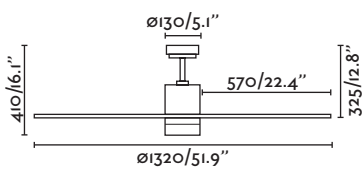

Palk

Ceiling fan

33470 matt nickel
níquel mate maple
arce

BULB

2xE14 max40w
not incl.
[LED17461]

MATERIAL

Steel + MDF Wood
+ Opal Glass
Acero + Madera MDF +
Cristal Opal

W / RPM

W 3-5-8-13-21-32
RPM 50-77-104-131-158-185

AIRFLOW

198.22 m3 min
7000 CFM

V 220-240	Hz 50-60		6.4 kg 14.1 lb