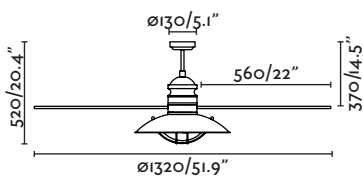

Winch

The ceiling fan from the Winch family is here, inspired by the gas lights found on old fishing boats along the Mediterranean coast.

Faro Team

Ceiling fan		BULB	MATERIAL	W / RPM	AIRFLOW
33396	dark brown marrón oscuro dark brown marrón oscuro	2xE27 20W not incl. [LED 17462]	Steel + MDF Wood + Opal glass Acero + Madera MDF + Cristal opal	W 15-30-60 RPM 90-145-190	151.38 m3 min 5346 CFM
V 220-240	Hz 50				6.9 kg 15 lb