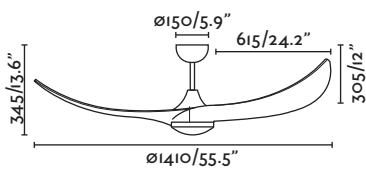

Bahamas

NEW

LED

Ceiling fan

33485

BULB

SMD LED 19W
2700K 850lm
incl.

MATERIAL

Steel + ABS
Acero + ABS

W / RPM

W 2-4-7-13-20-32
RPM 50-70-87-107-126-148

AIRFLOW

226.12 m³ min
7982 CFM

V 220-240	Hz 50-60	DRIVER		6.6 kg 14.5 lb