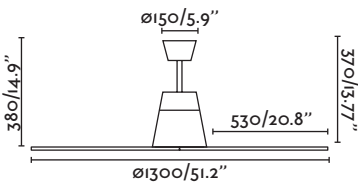

Typhoon NEW

Colossal with an imposing personality. Typhoon offers great benefits thanks to its DC motor and protection index against water and dust.

Jordi Busquets

Ceiling fan		MATERIAL	W / RPM	AIRFLOW
33480	white blanco	ABS ABS	W 3.5-5-8-10-20-30.5 RPM 50-80-109-141-170-192	183.0l m³ min 6463 CFM
V 220-240	Hz 50		5.2 kg 11.5 lb	
Accessory light kit (not incl.)		BULB		
33483	white blanco	SMD LED 15W 3000K 1200lm incl.		
V 220-240	Hz 50/60	DRIVER