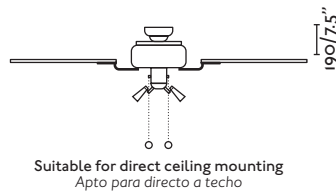

Galápagó

Ceiling fan	BULB	MATERIAL	W / RPM	AIRFLOW
33301 grey gris grey+pine gris+pino	3xGU10 50W incl. [LED 17330]	Steel + MDF Wood Acero + Madera MDF	W 29-35-45 RPM 160-230-270	70.28 m³ min 2482 CFM

V 220-240 **Hz** 50 33929 33937 4.7 kg 10.36 lb