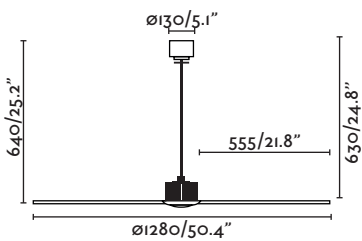

Just Fan NEW

Just Fan is the expression of simplicity and minimalism. A vintage fan in its purest form.

Conillas

Ceiling fan

MATERIAL

W / RPM

AIRFLOW

33398 antique brass oro envejecido walnut nogal

Metal + Polycarbonate
Metal + Policarbonato

W 4-6-9-13-22-32

145.66 m³ min

33399 copper cobre walnut nogal

RPM 51-77-103-129-155-185

51.44 CFM

V 220-240
Hz 50-60

7 kg / **15.4 lb**