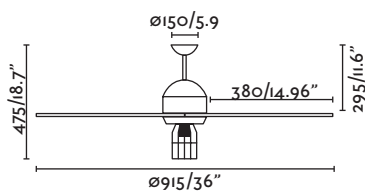

4 Blades palas

with light con luz

Chicago

NEW

Ceiling fan

BULB

MATERIAL

W / RPM