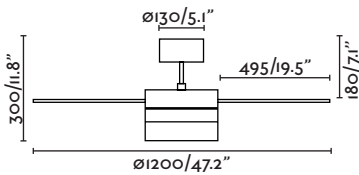

Panay

Ceiling fan		BULB	MATERIAL	W / RPM	AIRFLOW
33607	white blanco white+maple blanco+arce	2xE14 40W not incl. [LED 17461]	Steel + MDF Wood + Opal Glass Acero + Madera MDF + Cristal Opal	W 14-30-58 RPM 95-150-200	116.2 m3 min 4103 CFM
33608	matt nickel níquel mate matt nickel+mahogany níquel mate+caoba				

V 220-240	Hz 50		4.9 kg 10.9 lb