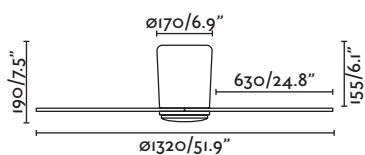

Nias

Ceiling fan

MATERIAL

W / RPM

AIRFLOW

33472 matt nickel
níquel mate walnut
nogal

Steel + Wood + ABS
Acero + Madera + ABS

W 2-7-9-14-21-32
RPM 50-82-114-146-178-210

195.39 m³ min
6900 CFM

V 220-240 Hz 50-60 5.2 kg
11.4 lb