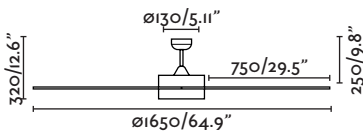

EXTRA
LARGE

ø 1650 - 2130mm

EXTRA LARGE

Century NEW LED

Ceiling fan	BULB	MATERIAL	W / RPM	AIRFLOW
33553 white blanco white blanco	SMD LED 15W 3000K 1200lm incl.	Steel + MDF Wood + Opal Acrylic	W 5-8-12-17-25-35 RPM 60-80-95-110-125-140	233.41 m3 min 8243 CFM
33554 matt nickel níquel mate grey gris		Acero + Madera MDF + Acrílico Opal		