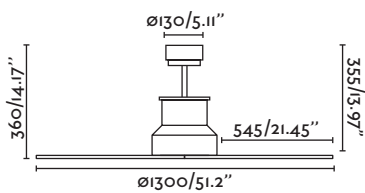

MOTOR DC

with/without light con/sin luz

Winche NEW

Winche incorporates light, thereby providing more benefits. It is available in black and chrome.

Conillas

MOTOR
DC

IP44

33481