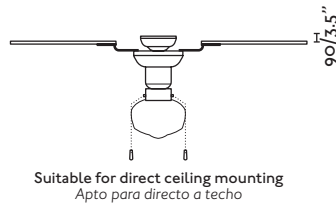

Aruba

Ceiling fan

33121 white / blanco white+white wicker / blanco+blanco mimbre

BULB

1xE27 max 60W
not incl.
[LED 17462]

MATERIAL

Metal + Wood + Opal Glass
Metal + Madera + Cristal Opal

W / RPM

W 25-31-44
RPM 100-170-220

AIRFLOW

95.20 m3 min
3362 CFM

V 220-240	Hz 50	33929 33937	3.9 kg 8.6 lb