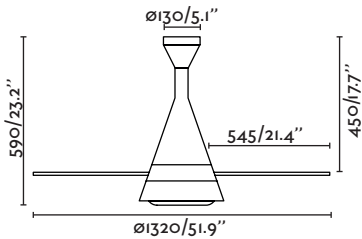

Jordi Busquets