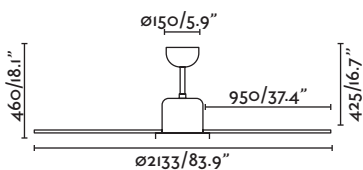

Andros

33462

Optional 60-90-120 cm rod
Tija opcional de 60-90-120 cm

Ceiling fan

MATERIAL

W / RPM

AIRFLOW

- **NEW 33461** white blanco white blanco
- **33462** brown marrón brown marrón
- **33465** matt nickel níquel mate aluminium aluminio

Steel + Aluminium
Acero + Aluminio

W 4-6-10-15-22-35
RPM 30-41-53-64-74-88

406.40 m³ min
14352 CFM

V 220-240 **Hz** 50 **11.1 kg** **24 lb**

Accessory rod Accesorio tija (not incl.)

White blanco ○	Brown marrón ●	Matt nickel níquel mate ●
34009 60 cm	34006 60 cm	34000 60 cm
34010 90 cm	34007 90 cm	34001 90 cm
34011 120 cm	34008 120 cm	34002 120 cm