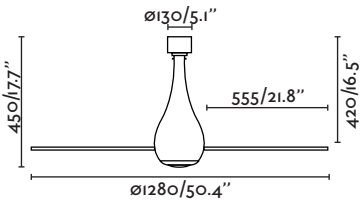

with/without light con/sin luz

Mini eterfan

The version of Eterfan developed by faro design team to satisfy new needs in term of space.

Conillas

CUSTOMIZE IT WITH COLOR
PERSONALÍZALO CON COLOR
 See page 178
 Ver página 178