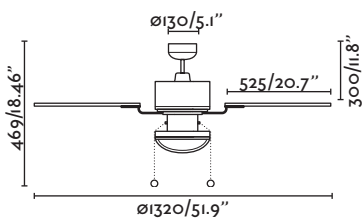

Hierro

Ceiling fan		BULB	MATERIAL	W / RPM	AIRFLOW
33356	dark brown marrón oscuro	dark brown marrón oscuro	Steel + ABS + Translucent Glass Acero + ABS + Cristal Translúcido	W 14-27-56 RPM 90-135-200	136.60 m3 min 4824 CFM
33357	white blanco	white blanco			
V 220-240	Hz 50	33929 33937	8.2 kg 18.08 lb