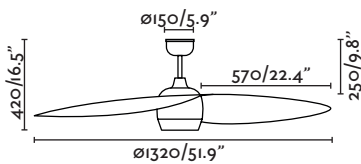

Alaska LED

Ceiling fan

	BULB	MATERIAL	W / RPM	AIRFLOW		
33411	white blanco	white blanco	SMD LED 18W 3000K 1800lm incl.	Steel + Polycarbonate + Opal ABS Acero + Policarbonato + ABS opal	W 20-45-65 RPM 100-165-205	141.58 m3 min 5000 CFM
33412	chrome cromado	transparent transparente				

V 220-240	Hz 50		DRIVER	9.7 kg 17 lb