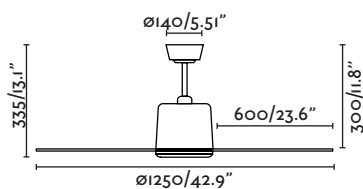

Remote control included
Mando a distancia incluido

Summer/winter function
Función verano/invierno

3 Blades/palas

3 downrod included
Incluye 3 tijas

MOTOR DC

with/without light con/sin luz

Molokai

**MOTOR
DC**