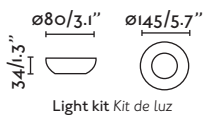

3 Blades/palas

MOTOR DC

with/without light con/sin luz

Mini eterfan

The version of Eterfan developed by faro design team to satisfy new needs in term of space.

Conillas

MOTOR DC

Optional light kit
Kit de luz opcional