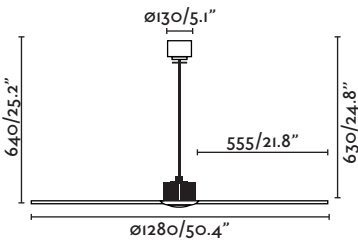

Just Fan

New needs have led to us upgrading our well-known model Just fan to offer more benefits by incorporating light.

Conillas

MOTOR DC

Ceiling fan		MATERIAL	W / RPM	AIRFLOW
33395	black negro walnut nogal	Metal + Polycarbonate Metal + Policarbonato	W 4-6-9-13-22-32 RPM 51-77-103-129-155-185	| 45.66 m³ min | 51.44 CFM
V 220-240 Hz 50-60 7 kg / 15.4 lb				
Accessory light kit (not incl.)		BULB		
NEW	33391 black negro	SMD LED 15W 3000K 800lm incl.		
V 220-240 Hz 50/60 DRIVER