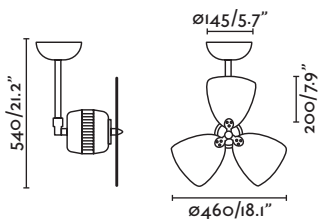

W 10-13-17-22-43
RPM 183-225-272-299-330

74.56 m³ min
2633 CFM

Wall control
included
Regulador de pared
incluido

3 Blades palas

without light sin luz

Vedra

Ceiling fan	MATERIAL	W / RPM	AIRFLOW
-------------	----------	---------	---------