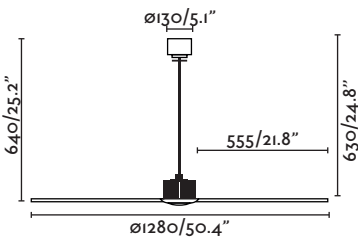

Just Fan

New needs have led to us upgrading our well-known model Just fan to offer more benefits by incorporating light.

Conillas

Ceiling fan		MATERIAL	W / RPM	AIRFLOW
33394	chrome cromado transparent transparente	Metal + Polycarbonate Metal + Policarbonato	W 4-6-9-13-22-32 RPM 51-77-103-129-155-185	| 45.66 m³ min | 51.44 CFM
V 220-240 Hz 50-60 7 kg 15.4 lb				
Accessory light kit (not incl.)		BULB		
NEW	33390 chrome cromo	SMD LED 15W 3000K 600lm incl.