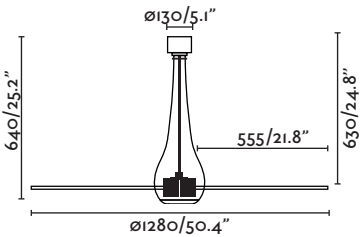

Eterfan

Eterfan is a breakthrough in ceiling fan design. It combines the best of traditional processes with the latest trends in fan.

Conillas

CUSTOMIZE IT WITH COLOR
PERSONALÍZALO CON COLOR
See page 178
Ver página 178

MOTOR DC

Ceiling fan		MATERIAL	W / RPM	AIRFLOW
33381	chrome cromado transparent transparente	Metal + Transparent Polycarbonate + Transparent Glass Metal + Policarbonato Transparente + Cristal Transparente	W 4-6-9-13-22-32 RPM 51-77-103-129-155-185	145.66 m3 min 5144 CFM

V 220-240 **Hz** 50-60 **8.2 kg** / **18 lb**