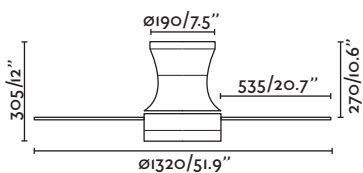

Tonsay

Ceiling fan		BULB	MATERIAL	W / RPM	AIRFLOW
33384	white blanco	2xE27 max 15W not incl. [LED 17463]	Steel + MDF Wood + Opal Glass Acero + Madera MDF + Cristal Opal	W 10-24-46 RPM 83-132-180	145.63 m3 min 5143 CFM
33385	matt nickel níquel mate				
33386	dark brown marrón oscuro				

V 220-240	Hz 50			
				7 kg 15.4 Lb