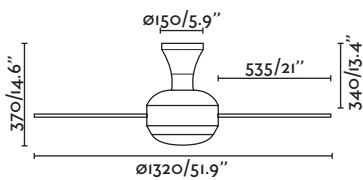

Ufo

Ceiling fan

33259 matt nickel
níquel mate black
negro

BULB

2xE27 40W
not incl.
[LED 17463]

MATERIAL

Steel + MDF Wood + Opal Glass
Acero + Madera MDF + Cristal Opal

W / RPM

W 12-25-42
RPM 80-125-170

AIRFLOW

120.26 m³ min
4247 CFM

V 220-240	Hz 50		7.3 kg 16.1 lb