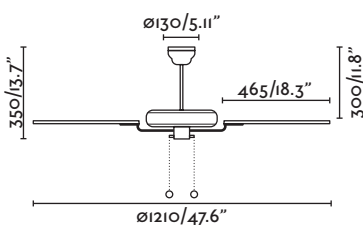

Yakarta NEW

Ceiling fan	MATERIAL	W / RPM	AIRFLOW
33711 antique brass oro envejecido grey+black gris+negro	Steel + MDF Wood Acero + Madera MDF	W 14-23-51 RPM 115-150-205	94.57 m3 min 3340 CFM
33712 white blanco white+maple blanco+arce			
33713 brown marrón mahogany+bleached oak caoba+roble emblanqueado			

V 220-240	Hz 50	6.4 kg 14.1 lb

Accessory light kit (not incl.)	BULB
33714 brown marrón	3xE27 max 60W not incl. [LED 17426]
33716 white blanco	
33717 antique brass oro envejecido