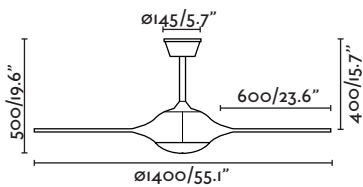

Kailua LED

Ceiling fan

33408 white
blanco

white
blanco

BULB

SMD LED 15W
3000K 1500lm incl.

MATERIAL

Steel + ABS + PMMA Opal
Acero + ABS + PMMA Opal

W / RPM

W 29-47-75
RPM 94-146-201

AIRFLOW

141.58 m³ min
5000 CFM

V 220-240	Hz 50	DRIVER	11.3 kg 19 lb