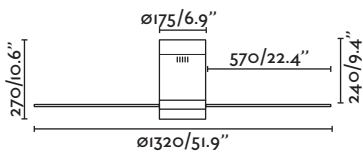

Timor LED

Ceiling fan	BULB	MATERIAL	W / RPM	AIRFLOW
33372 white blanco white+maple blanco+arce	SMD LED 12W 3000K 900lm incl.	Steel + MDF Wood + Opal Acrylic Acero + Madera MDF + Acrílico Opal	W 17-30-50 RPM 90-130-170	134.28 m3 min 4742 CFM

V 220-240	Hz 50		DRIVER	7 kg 15.4 lb