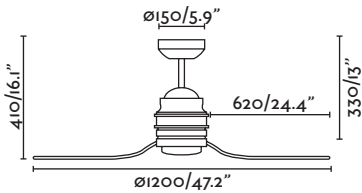

Phuket LED

Ceiling fan	BULB	MATERIAL	W / RPM	AIRFLOW

33498 white / blanco white / blanco

SMD LED 12W 3000K
1000lm incl.

Steel + ABS + Opal Glass
Acero + ABS + Cristal Opal

W 10-30-54
RPM 80-130-170

138.21 m3 min
4881 CFM

V 220-240	Hz 50	DRIVER	6.1 kg 13.4 lb