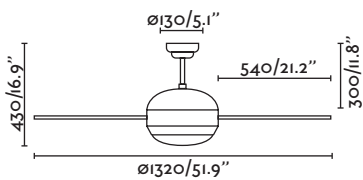

Vanu

Reversible blades
Palas reversibles
33313

Ceiling fan

	BULB	MATERIAL	W / RPM	AIRFLOW
33313 matt nickel níquel mate grey+maple gris+arce	1 x E27 max 60W not incl. [LED 17463]	Metal + Wood + Opal Glass Metal + Madera + Cristal Opal	W 13-33-64 RPM 75-125-175	163.61 m³ min 5778 CFM
33314 dark brown marrón oscuro dark walnut nogal oscuro				

V 220-240	Hz 50		7 kg 15.43 lb