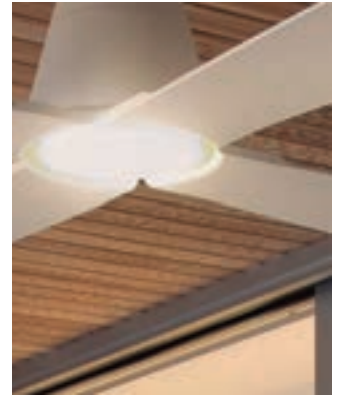

TONIC

TUBE

TYPHOON

WINCHE

YAKARTA

N E W
A R R I V A L S
& F I N I S H E S
2 0 1 7

12

EXTRA LARGE ø1650 - 2130mm