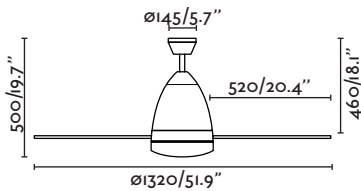

Faretto

*The legendary
1946 italian Vespa
motorcycle
has become
a real
source of
inspiration.*

Conillas

Ceiling fan

33389 white
blanco transparent
transparente

BULB

2xE27 max 15W
not incl.
[LED 17463]

MATERIAL

Metal + Transparent Polycarbonate +
Transparent Glass
Metal + Policarbonato Transparente +
Cristal Transparente

W / RPM

W 13-27-46
RPM 60-90-120

AIRFLOW

184.14 m³ min
6503 CFM