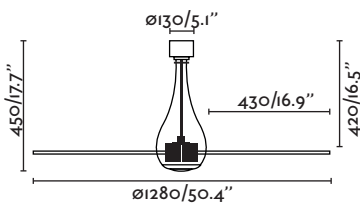

3 Blades/palas

MOTOR DC

with/without light con/sin luz

Mini eterfan

The version of Eterfan developed by faro design team to satisfy new needs in term of space.

Conillas

MOTOR DC

Optional light kit
Kit de luz opcional