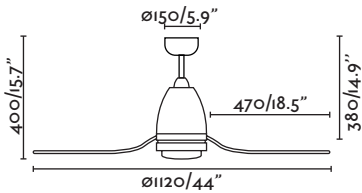

Fogo LED

33467

Ceiling fan

	BULB	MATERIAL	W / RPM	AIRFLOW
33467 white blanco	white blanco	SMD LED 12W 3000K 1000lm incl.	W 10-25-45 RPM 80-130-170	129.66 m3 min 4579 CFM
33468 satin nickel níquel satinado	satin nickel níquel satinado			
33469 brown marrón	brown marrón			

V 220-240	Hz 50	DRIVER	5.9 kg 13 lb