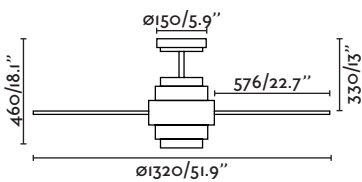

Disc LED

Disc comes from the exercise of turning a lamp into a ceiling fan. The aim was to create something different.

Conillas

Ceiling fan		BULB	MATERIAL	W / RPM
33397	white blanco white+maple blanco+arce	SMD LED 35W 3000K 1300lm incl.	Steel + MDF Wood + Policarbonato Acero + Madera MDF + Policarbonato	W 6-10-13-23-37 RPM 100-135-160-195-230

V 220-240	Hz 50-60		DRIVER	8 kg 17.6 lb