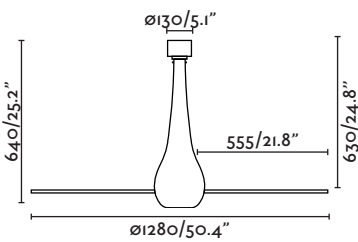

Conillas

CUSTOMIZE IT WITH COLOR
PERSONALÍZALO CON COLOR
See page 178
Ver página 178

MOTOR DC