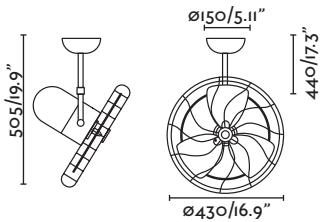

Keiki NEW

Ceiling fan

MATERIAL

W / RPM

AIRFLOW

33715 brown marrón

brown marrón

Steel + Plywood
Acero + Madera PLY

W 7-16-25
RPM 380-640-890

93.33 m3 min
3296 CFM

V 220-240	Hz 50		4.6 kg 10.1 lb