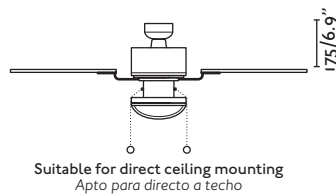

Hierro

Ceiling fan		BULB	MATERIAL	W / RPM	AIRFLOW
33356	dark brown marrón oscuro	dark brown marrón oscuro	Steel + ABS + Translucent Glass Acero + ABS + Cristal Translúcido	W 14-27-56 RPM 90-135-200	136.60 m3 min 4824 CFM
33357	white blanco	white blanco			
V 220-240	Hz 50	33929 33937	8.2 kg 18.08 lb