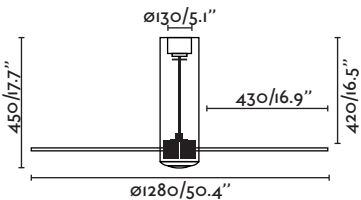

Ceiling fan	MATERIAL	W / RPM	AIRFLOW
33374 chrome cromado transparent transparente	Metal + Transparent Glass + Transparent Polycarbonate Metal + Cristal Transparente + Policarbonato Transparente	W 3-6-9-13-22-32 RPM 51-77-103-129-155-185	145.66 m3 min 5144 CFM
32033 shiny white blanco brillo transparent transparente			
32034 matt white blanco mate transparent transparente			
32035 shiny black negro brillo transparent transparente			
32036 matt black negro mate transparent transparente			
32037 matt black negro mate wood madera			

220-240 50-60 5.6 kg / 12.3 lb

Accessory light kit (not incl.)	BULB
33390 chrome cromo	SMD LED 15W 3000K 600lm incl.

220-240 50/60 DRIVER