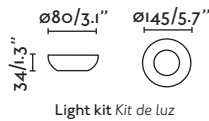

with/without light con/sin luz

Mini eterfan

The version of Eterfan developed by faro design team to satisfy new needs in term of space.

Conillas

CUSTOMIZE IT WITH COLOR
PERSONALÍZALO CON COLOR
 See page 178
 Ver página 178