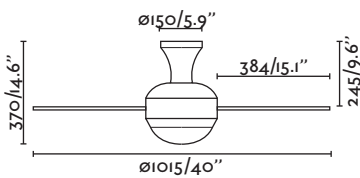

Mini Ufo

Reversible blades
Palas reversibles
33454