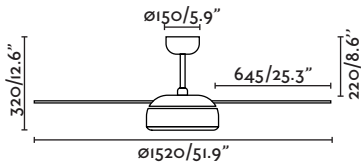

Vulcano

DIMMABLE
LED

MOTOR
DC

Ceiling fan		BULB	MATERIAL	W / RPM	AIRFLOW
33549	white blanco white blanco	SMD LED 25W 3000K 2200lm incl.	Steel + ABS + Opal Glass Acero + ABS + Cristal Opal	W 6-9-13-18-20-27 RPM 80-106-127-147-161-181	189.01 m3 min 6675 CFM
V 220-240	Hz 50-60		DRIVER		8.6 kg 19 lb