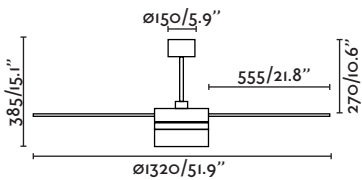

Estudi Ribaudí