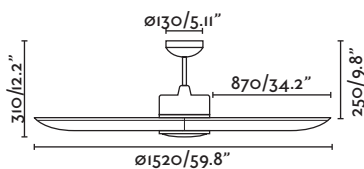

Tonic

NEW

LED

Cap incl.
Tapa incl.

Ceiling fan

33552

dark brown
marrón oscuro

dark brown
marrón oscuro

BULB

SMD LED
15W 3000K
1200lm incl.

MATERIAL

Steel + ABS + Polycarbonate
Acero + ABS + Policarbonato

W / RPM

W 5-7-9-11-14-18
RPM 100-120-140-160-
180-200

AIRFLOW

180.57 m³ min
6377 CFM