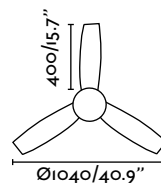

S

Ceiling fan

WITH REMOTE CONTROL
CON MANDO A DISTANCIA

REVERSIBLE
BLADES

Ref.	33454	white blanco	white+maple blanco+arce
	33455	matt nickel níquel mate	grey+maple gris+arce
Bulb	2xE27 max 40w not incl. [LED I7453]		
Materials	Steel + MDF Wood + Opal Glass Acero + Madera MDF + Cristal Opal		
W/ RPM	8-18-42 / 90-150-200		
V/ Hz	220-240 V / 50 Hz		
Weight	7 kg / 15.43 lb		
Airflow	106.92 m3 min / 3776 CFM		

+info

H270