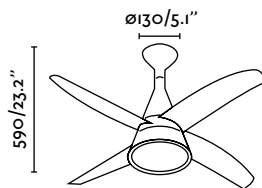

Ceiling fan

WITH REMOTE CONTROL
CON MANDO A DISTANCIA

Ref.	33392	white blanco	white blanco
Bulb	2xE27 max 40w not incl. [LED 17453]		
Materials	Steel + Plywood + Opal Glass Acero + Madera Plywood + Cristal Opal		
W/ RPM	16-34-62 / 96-146-190		
V/ Hz	220-240 V / 50 Hz		
Weight	7.39 kg / 16.29 lb		
Airflow	166.42 m3 min / 5877 CFM		

+info

H450