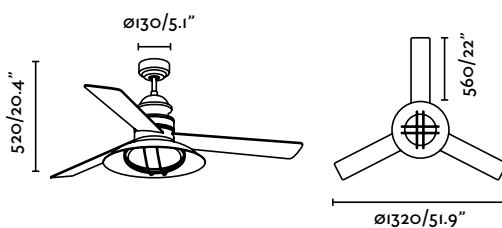

Ceiling fan

WITH REMOTE CONTROL
CON MANDO A DISTANCIA

Ref.	33396	dark brown marrón oscuro	dark brown marrón oscuro
Bulb	2xE27 20w not Incl. [LED 17452]		
Materials	Steel + Plywood + opal glass Acero + madera Plywood + cristal opal		
W/ RPM	15-30-60 / 90-145-190		
V/ Hz	220-240 V / 50 Hz		
Weight	6.88 kg / 15 lb		
Airflow	151.38 m3 min / 5346 CFM		
+info			3
		H370	H350