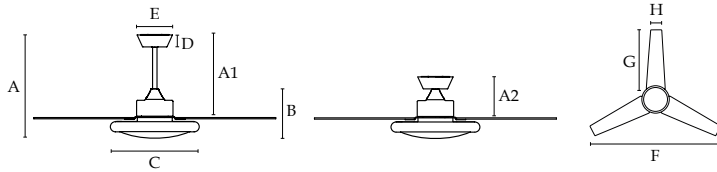

[new]

[new]

+info 1/3

infor
mation

Comparative chart

Mod.	Pag.	Dimensions				Tecnology					Style			Light			Accessories				Without rod	Inclining roof	
		S	M	L	XL	Motor DC	Easy Click	Easy Install.	IP44	Summer Winter	Class.	Mod.	Nice price	With light	Without light	LED	Control remote	Wall control	Chain	Kit luz			
[new] Alaska	34																✓						
Andros	110																✓						
Aoba	124																✓						
Aruba	84																	✓					
[new] Cebu	44																✓						
Corfú	120																✓						
Corso	94																✗		✓				
Cuba	150																✗		✓	✗			
[new] Disc	12																✓						
Easy	62																✓						
Eco Indus	134																✗	✓					
Eterfan	102																✓						
[new] Eterfan	104																✓						
Faretto	24																✓						
Feroe	60																✓						
[new] Fogo	42																✓						
Galápagos	86																✗		✓				
Hierro	74																✗		✓				
Hierro	149																✗		✓				
Honolulu	58																✓						
Ibiza	144																✓						
[new] Icaria	36																✓						
[new] Ice	16																✓						
Indus	136																	✓					
Itaca	116																✓						
Jaca	90																✗		✓				
[new] Just Fan	98																✓						
Just Fan	100																✓						
Kailua	54																✓						
Lakki	132																✓						
Lantau	108																✓						
[new] Lantau-G	28																✓						
[new] Lantau-G	107																✓						
Lisboa	92																✗		✓				
Lombok	82																✗		✓				
Mallorca	142																✓						
Malta	50																	✓					
Malvinas	146																	✓					