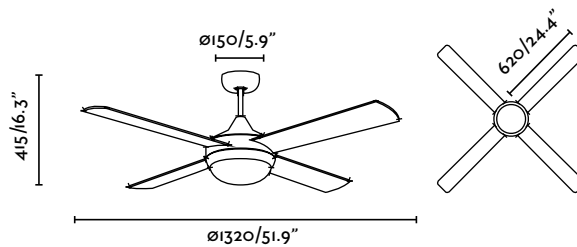

Ceiling fan

WITH REMOTE CONTROL
CON MANDO A DISTANCIA

REVERSIBLE
BLADES

Ref.	33700	white blanco	white blanco
	33701	aluminium aluminio	grey+maple gris+arce
Bulb	2xE27 max 20w not incl. [LED 17453]		
Materials	Steel + Plywood + Opal Glass Acero + Madera Plywood + Cristal Opal		
W/RPM	15-30-60 / 100-150-205		
V/Hz	220-240 V / 50 Hz		
Weight	7.2 kg / 15.87 lb		
Airflow	155.62 m3 min / 5496 CFM		

+info

H180