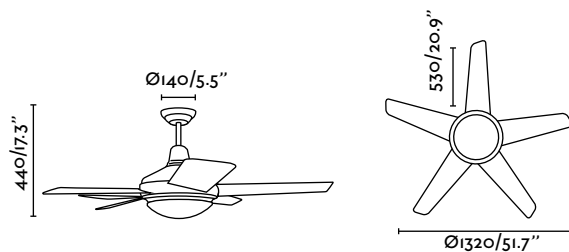

Rod available see page 155 / Tija disponible ver página 155