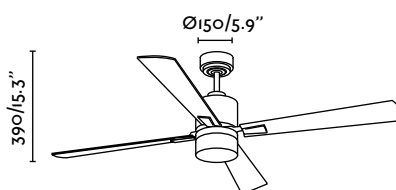

L	Ceiling fan	WITH REMOTE CONTROL CON MANDO A DISTANCIA		MOTOR DC
		Ref. 33470	matt nickel níquel mate	maple arce
Bulb		2xE14 max 40w not incl. [LED17451]		
Materials		Steel + Plywood + Opal Glass Acero + Madera Plywood + Cristal Opal		
W/ RPM		3-5-8-13-21-32 / 50-77-104-131-158-185		
V/ Hz		220-240 V / 50-60 Hz		
Weight		6.4 kg / 14.11 lb		
Airflow		198.22 m3 min / 7000 CFM		
+info				
		H330