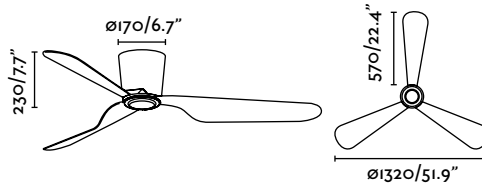

Ceiling fan

WITH REMOTE CONTROL
CON MANDO A DISTANCIA

MOTOR DC

Ref.	33471	white blanco	white blanco
Materials	Steel + Acrylic Acero + Acrílico		
W/RPM	2-7-9-14-21-32 / 50-76-99-127-151-175		
V/Hz	100-240 V / 50-60 Hz		
Weight	5.5 kg / 12.13 lb		
Airflow	191.14 m³ min / 6750 CFM		
+info			
			 H230