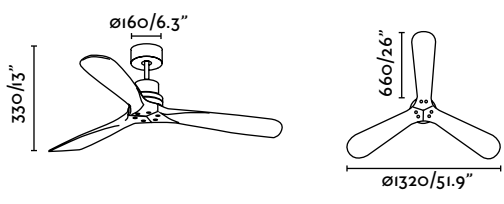

H320

Lantau

Lantau has a impressive and actual design. It is ideal for large and modern spaces.

M	Ceiling fan	WITH REMOTE CONTROL CON MANDO A DISTANCIA	
	Ref.	33370	
		matt nickel níquel mate	dark walnut nogal oscuro
	Materials	Steel + Natural wood Acero + Madera natural	
	W/ RPM	14-30-65 / 90-140-180	
	V/ Hz	220-240 V / 50 Hz	
	Weight	6.5 kg / 14.33 lb	
	Airflow	147.56 m3 min / 52 l1 CFM	
	+info	 H320	