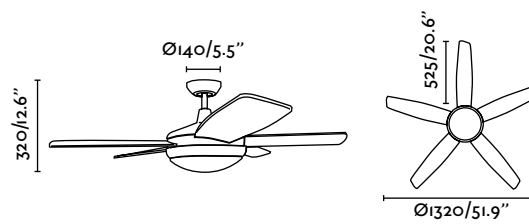

Ceiling fan

WITH REMOTE CONTROL
CON MANDO A DISTANCIA

Ref.	33378	dark brown marrón oscuro	reddish mahogany caoba rojizo
Bulb	2xE14 max 15w not incl. [LED 17451]		
Materials	Steel + Plywood + Opal Glass Acero + Madera Plywood + Cristal Opal		
W/RPM	16-37-61 / 87-132-181		
V/ Hz	220-240 V / 50 Hz		
Weight	9.5 kg / 20.94 lb		
Airflow	177.46 m3 min / 6267 CFM		

+info

H260