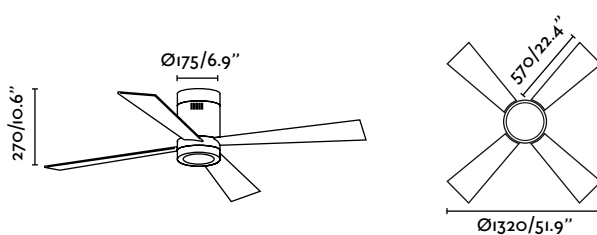

+info

H460

Timor

Led fan with modern lines with 4 reversible blades. Available in white with opal acrylic diffuser.

L	Ceiling fan	WITH REMOTE CONTROL CON MANDO A DISTANCIA	LED	REVERSIBLE BLADES
	Ref.	33372	white blanco	white+maple blanco+arce
	Bulb	SMD LED 12w 3000K 900Lm incl.		
	Materials	Steel + Plywood + Opal Acrylic Acero + Madera Plywood + Acrílico Opal		
	W/ RPM	17-30-50 / 90-130-170		
	V/ Hz	230 V / 50 Hz		
	Weight	7.4 kg / 16.31 lb		
	Airflow	134.28 m3 min / 4742 CFM		
	+info		DRIVER	4
				H235