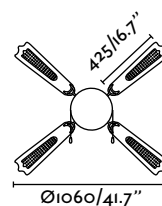

Ceiling fan

CHAINS
CADENAS

REVERSIBLE
BLADES

Ref.	33121	white blanco	white+white wicker blanco+blanco mimbre
Bulb	1xE27 max 60w not incl. [LED I7452]		
Materials	Metal + Wood + Opal Glass Metal + Madera + Cristal Opal		
W/ RPM	25-31-44 / 100-170-220		
V/ Hz	220-240 V / 50 Hz		
Weight	4.57 kg / 10.08 lb		
Airflow	95.20 m³ min / 3362 CFM		

+info

H210 H90