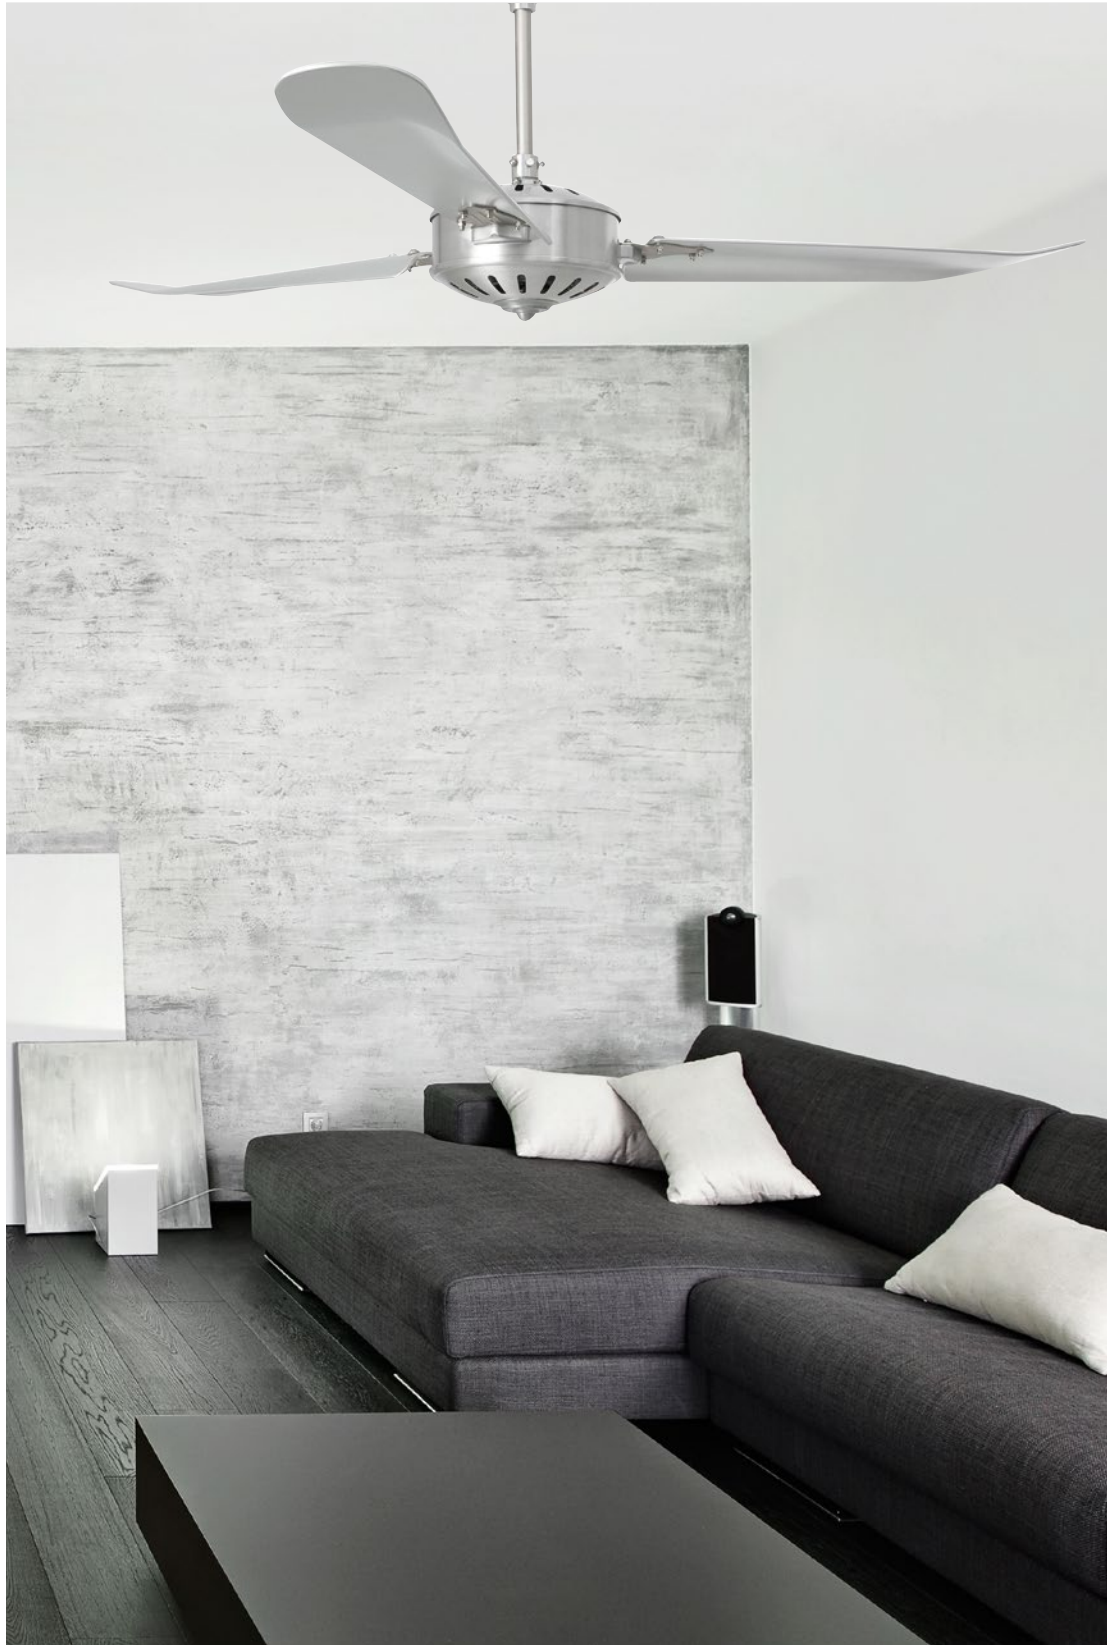

Aoba

Ceiling fan with
three solid wood blades.
It is available in nickel.
Includes remote control
and has three downrod
lengths included.