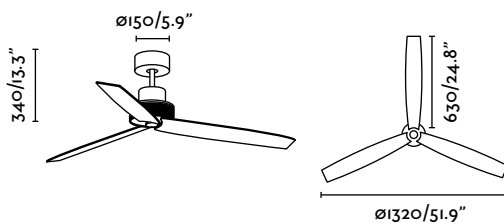

L	Ceiling fan	WITH REMOTE CONTROL CON MANDO A DISTANCIA		REVERSIBLE BLADES
	Ref.	33458	matt nickel níquel mate	grey+maple gris+arce
	Materials	Steel + Plywood Acero + Madera Plywood		
	W/RPM	12-24-58 / 80-120-180		
	V/Hz	220-240 V / 50 Hz		
	Weight	6.05 kg / 13 lb		
	Airflow	185.19 m³ min / 6540 CFM		
	+info		3	
		H325