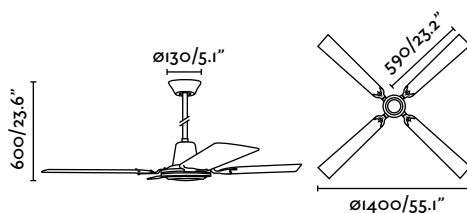

Ceiling fan

WITH WALL CONTROL
CON REGULADOR DE PARED

REVERSIBLE
BLADES

Ref.	33110	dark grey gris oscuro	walnut+reddish mahogany nogal+caoba rojizo
	33111	dark brown marrón oscuro	mahogany+reddish mahogany caoba+caoba rojizo
Materials	Steel + Plywood Acero Inyectado + Madera Plywood		
W/RPM	24-37-48-57-80 / III-145-170-187-229		
V/Hz	220-240 V / 50 Hz		
Weight	5.20 kg / 11.46 lb		
Airflow	176.22 m3 min / 6223 CFM		

+info

H600