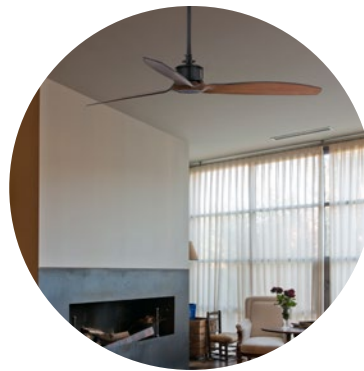

Without Light
96

More info

158	160	162	162	163	164
Comparative chart	Additional dimensions	Engine finishes	Blades finishes	Symbols	Materials
165	165	165	166		
Faro benefits	How to choose a ceiling fan	DC motor advantages	General information