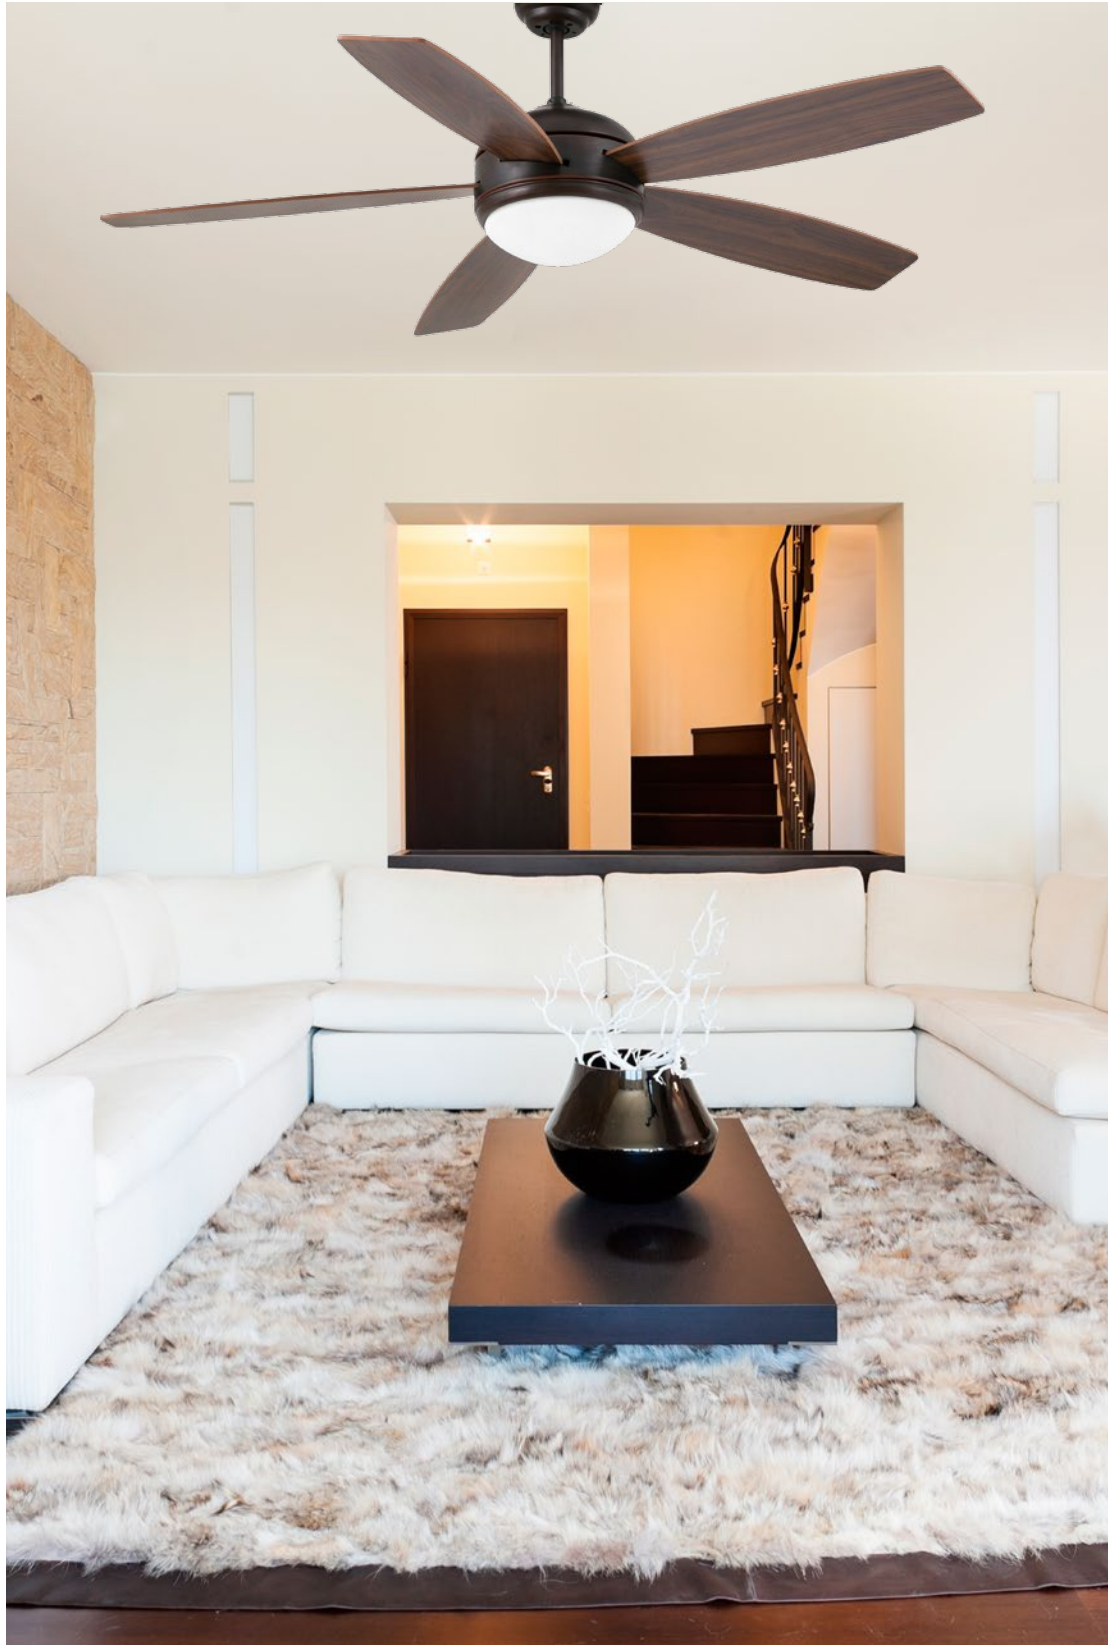

+info

H320

Rod available see page 155 / Tija disponible ver página 155

Vanu

Modern-style ceiling fan featuring reversible blades. Matt nickel or dark brown.

L

Ceiling fan

WITH REMOTE CONTROL
CON MANDO A DISTANCIAREVERSIBLE
BLADES