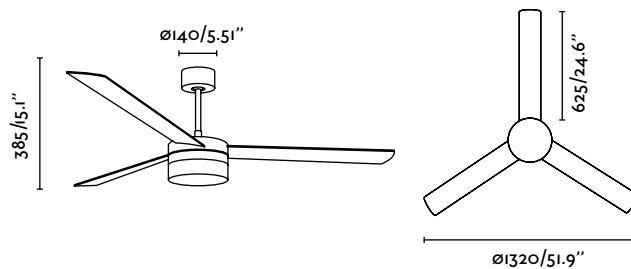

Ceiling fan

WITH REMOTE CONTROL
CON MANDO A DISTANCIA

LED

REVERSIBLE
BLADES

Ref.	33459	white blanco	white+maple blanco+arce
Bulb	SMD LED 12w 3000K 900Lm Incl.		
Materials	Steel + MDF Wood + Glass Acero + Madera MDF + Cristal		
W/ RPM	12-29-53 / 75-135-180		
V/ Hz	220-240 V / 50 Hz		
Weight	7.7 kg / 17 lb		

+info

H380