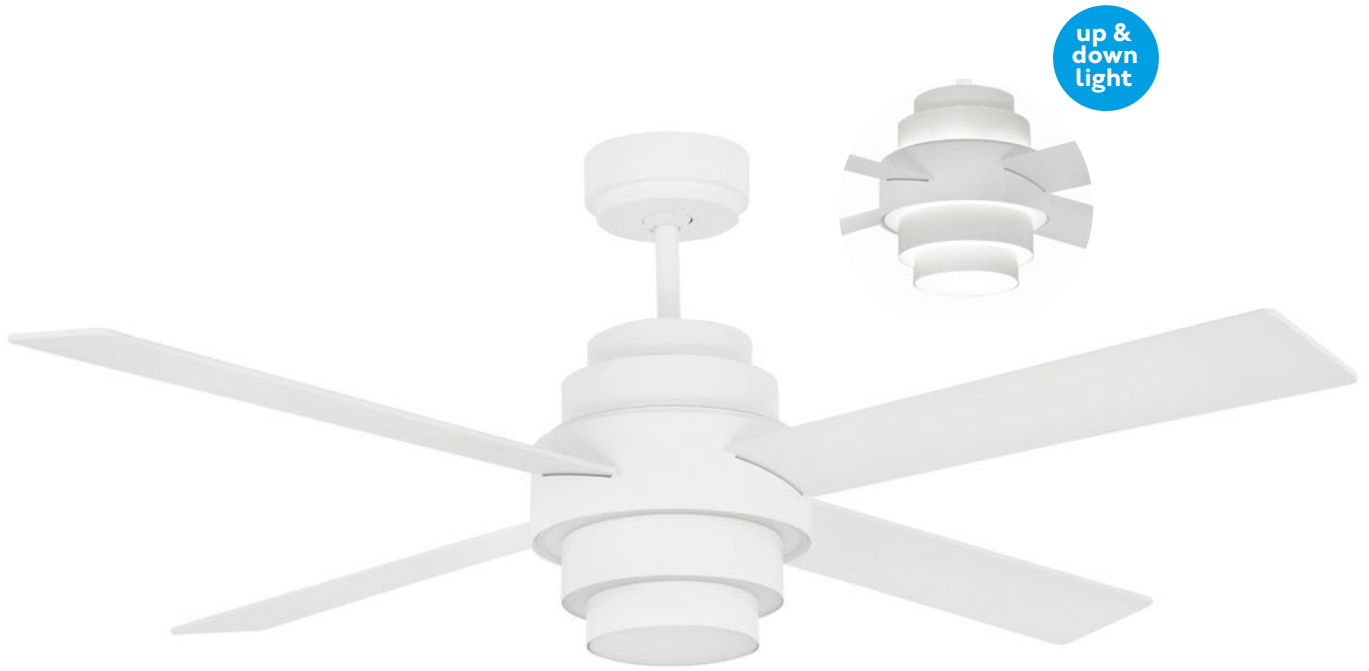

with
light

Disc [new]

Design: Conillas

Disc comes from the exercise of turning a lamp into a ceiling fan. The aim was to create something different, a technological fan with light both up and down.

L

Ceiling fan

REVERSIBLE BLADES

WITH REMOTE CONTROL
CON MANDO A DISTANCIA

MOTOR DC

LED

Ref.	33397	white blanco	white+maple blanco+arce
Bulb	SMD LED 35w 3000K 1300Lm incl.		
Materials	Steel + Plywood + Policarbonate Acero + Madera Plywood + Policarbonato		
W/ RPM	6-10-13-23-37 / 100-135-160-195-230		
V/ Hz	220-240 V / 50-60 Hz		
Weight	8 kg / 17.6 lb		