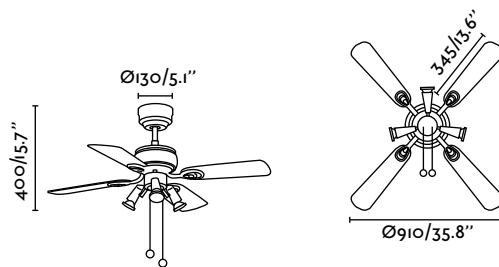

Ceiling fan

CHAINS
CADENAS

REVERSIBLE
BLADES

Ref.	33301	grey gris	grey+pine gris+pino
Bulb	3xGU10 50w incl. [LED I 41 40]		
Materials	Steel + MDF Wood Acero + Madera MDF		
W/ RPM	29-35-45 / 160-230-270		
V/ Hz	220-240 V / 50 Hz		
Weight	5.23 kg / 11.53 lb		
Airflow	70.28 m3 min / 2482 CFM		

+info