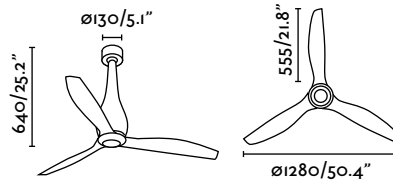

Materials Metal + Polycarbonate + Glass
Metal + Policarbonato + Cristal

W/RPM 4-6-9-13-22-32 / 51-77-103-129-155-185

V/ Hz 220-240 V / 50-60 Hz

Weight 8.18 kg / 18.03 lb

Airflow 145.66 m³ min / 51.44 CFM

+info
H630