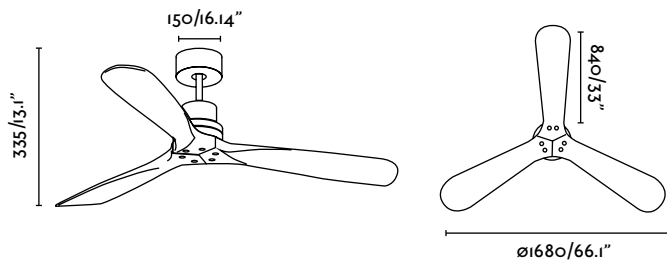

Ceiling fan

WITH REMOTE CONTROL
CON MANDO A DISTANCIA

Ref. 33464

matt nickel
níquel mate

dark walnut
nogal oscuro

Materials Steel + Natural wood
Acero + Madera natural

W/RPM 25-50-90 / 70-100-140

V/Hz 220-240 V / 50 Hz

Weight 7.85 kg / 17.3 lb

+info

H320