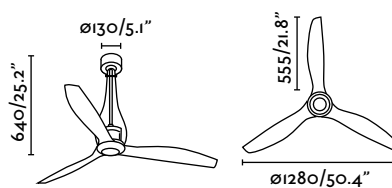

Eterfan

Design: Faro Team

Eterfan is a breakthrough in ceiling fan design. It combines the best of traditional processes with the latest trends in fan.

L	Ceiling fan	WITH REMOTE CONTROL CON MANDO A DISTANCIA		MOTOR DC
	Ref.	33381	chrome cromado	transparent transparente
Materials	Metal + Transparent Polycarbonate + Transparent Glass Metal + Policarbonato Transparente + Cristal Transparente			
W/RPM	4-6-9-13-22-32 / 51-77-103-129-155-185			
V/Hz	220-240 V / 50-60 Hz			
Weight	8.18 kg / 18.03 lb			
Airflow	145.66 m ³ min / 5144 CFM			
+info				