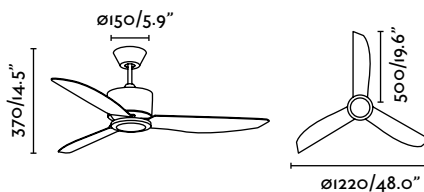

L	Ceiling fan	WITH REMOTE CONTROL CON MANDO A DISTANCIA		
		Ref. 33456	white blanco	white blanco
		Ref. 33457	dark brown marrón oscuro	dark brown marrón oscuro
Materials		Steel + ABS Acero + ABS		
W/RPM		9-22-43 / 95-175-220		
V/ Hz		220-240 V / 50 Hz		
Weight		5.55 kg / 12 lb		
Airflow		136.20 m³ min / 4810 CFM		
+info				
H350