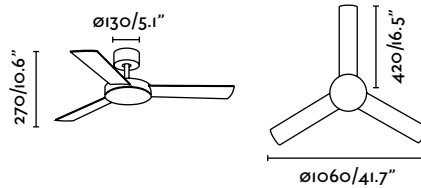

Materials Steel + MDF Wood
Acero + Madera MDF

W/ RPM 10-21-41 / 80-145-180

V/ Hz 220-240 V / 50 Hz

Weight 3.92 kg / 8 lb

+info   3  

H200

Mallorca

Functional and sober,
straight-lined ceiling
fan with four reversible
blades. Available in three
colours: nickel, white
and brown.