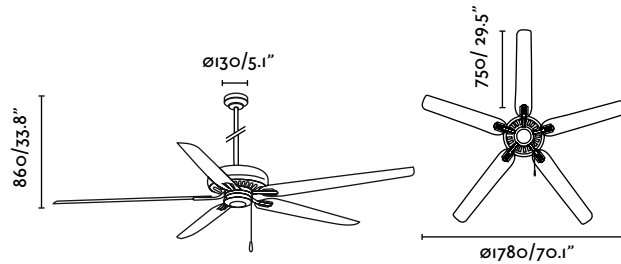

Ceiling fan

CHAINS CADENAS REVERSIBLE BLADES

Ref. 33363 dark brown / marrón oscuro cherry+dark walnut / cerezo+nogal oscuro

Materials Aluminium + MDF Wood / Aluminio + Madera MDF

W/RPM 40-60-90 / 60-85-120

V/Hz 220-240 V / 50 Hz

Weight 7.25 kg / 15.98 lb

+info 33929 33937 5 H830 H230