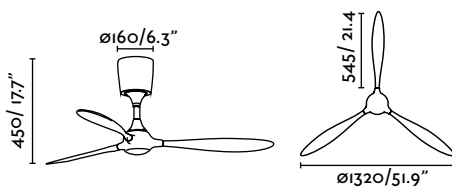

Itaca

Itaca is a innovative and stylish fan. Its blades, made of natural wood, give it a light and modern appearance.

L	Ceiling fan	WITH REMOTE CONTROL CON MANDO A DISTANCIA		MOTOR DC
	Ref.	33474	 matt nickel níquel mate	 rustic pine pino rústico
	Materials	Steel + ABS + Wood Acero + ABS + Madera		
	W/RPM	3-5-8-13-21-32 / 50-80-110-140-170-203		
	V/ Hz	220-240 V / 50-60 Hz		
	Weight	7 kg / 15.43 lb		
	Airflow	184.06 m ³ min / 6500 CFM		
	+info			
		H430		