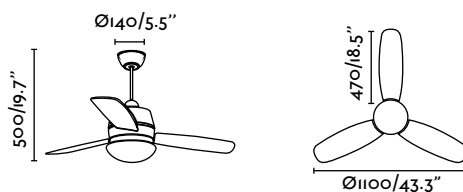

+info

Maui

A renovated, classic style fan, ideal for small rooms. Motor with a matt nickel finish and 3 walnut blades.

M Ceiling fan		WITH REMOTE CONTROL CON MANDO A DISTANCIA	WITH 2 DOWNROD LENGTHS
Ref.	33407	 matt nickel níquel mate	 walnut nogal
Bulb	1xT5 22w 4000k incl.		
Materials	Metal + MDF Wood + Opal Glass Metal + Madera MDF + Cristal Opal		
W/ RPM	16-33-55 / 130-185-208		
V/ Hz	220-240 V / 50 Hz		
Weight	7.8 kg / 17.20 lb		
Airflow	141.58 m ³ min / 5000 CFM		
+info	    H450		