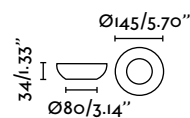

Accessory light kit
Accesorio kit de luz

33383 chrome cromado

LED Gx53 not incl. [17340]

Aluminium / Aluminio