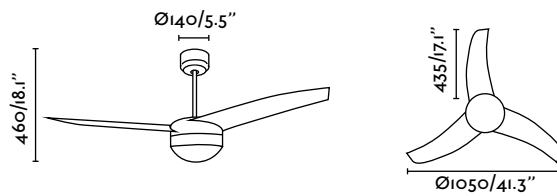

+info

H210

Easy

Modern-style minimalist fan, available in white and grey. Includes a system for easy assembly and includes a remote control.

S	Ceiling fan	EASY PREASSEMBLED INSTALLATION		WITH REMOTE CONTROL CON MANDO A DISTANCIA			
		Ref.	33415	white blanco	white blanco	grey gris	
		33416	grey gris	grey gris			
	Bulb	2xE27 15w not incl. [LED 17453]					
	Materials	Steel + ABS + Opal Glass Acero + ABS + Cristal Opal					
	W/RPM	11-23-68 / 105-185-285					
	V/ Hz	220-240 V / 50 Hz					
	Weight	6.39 kg / 14.09 lb					
	Airflow	159.76 m3 min / 5642 CFM					
	+info						
		H340					