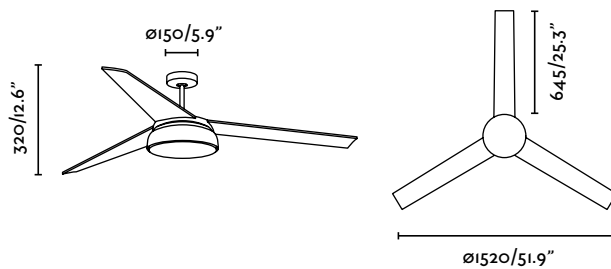

+info     

H320

Vulcano [new]

LED ceiling fan with all the advantages of DC motors. Ideal for large spaces.

L	Ceiling fan	WITH REMOTE CONTROL / CON MANDO A DISTANCIA		MOTOR DC	LED
	Ref.	33549	white blanco	white blanco	
Bulb	SMD LED 25w 3000K 2200Lm incl.				
Materials	Steel + ABS + Opal glass Acero + ABS + Cristal Opal				
W/ RPM	6-9-13-18-20-27 / 80-106-127-147-161-181				
V/ Hz	220-240 V / 50 Hz				
Weight	8.66 kg / 19 lb				
Airflow	189.01 m3 min / 6675 CFM				
+info	With programmer Con programador	DRIVER	3		
					H220