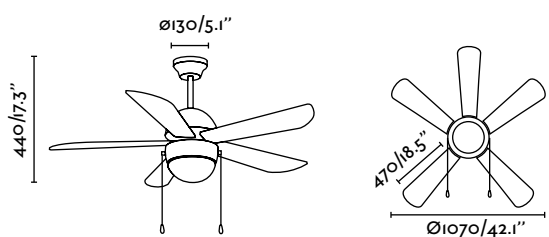

Ceiling fan

CHAINS
CADENAS

Ref.	33318	white blanco	white blanco
	33319	matt nickel níquel mate	cedar+beech cedro+haya
Bulb	1xE27 max 40w not incl. [LED I7452]		
Materials	Steel + MDF Wood + Opal Glass Acero + Madera MDF + Cristal Opal		
W/RPM	29-41-56 / 123-189-251		
V/Hz	220-240 V / 50 Hz		
Weight	5.15 kg / 11.35 lb		

+info

H310 H170