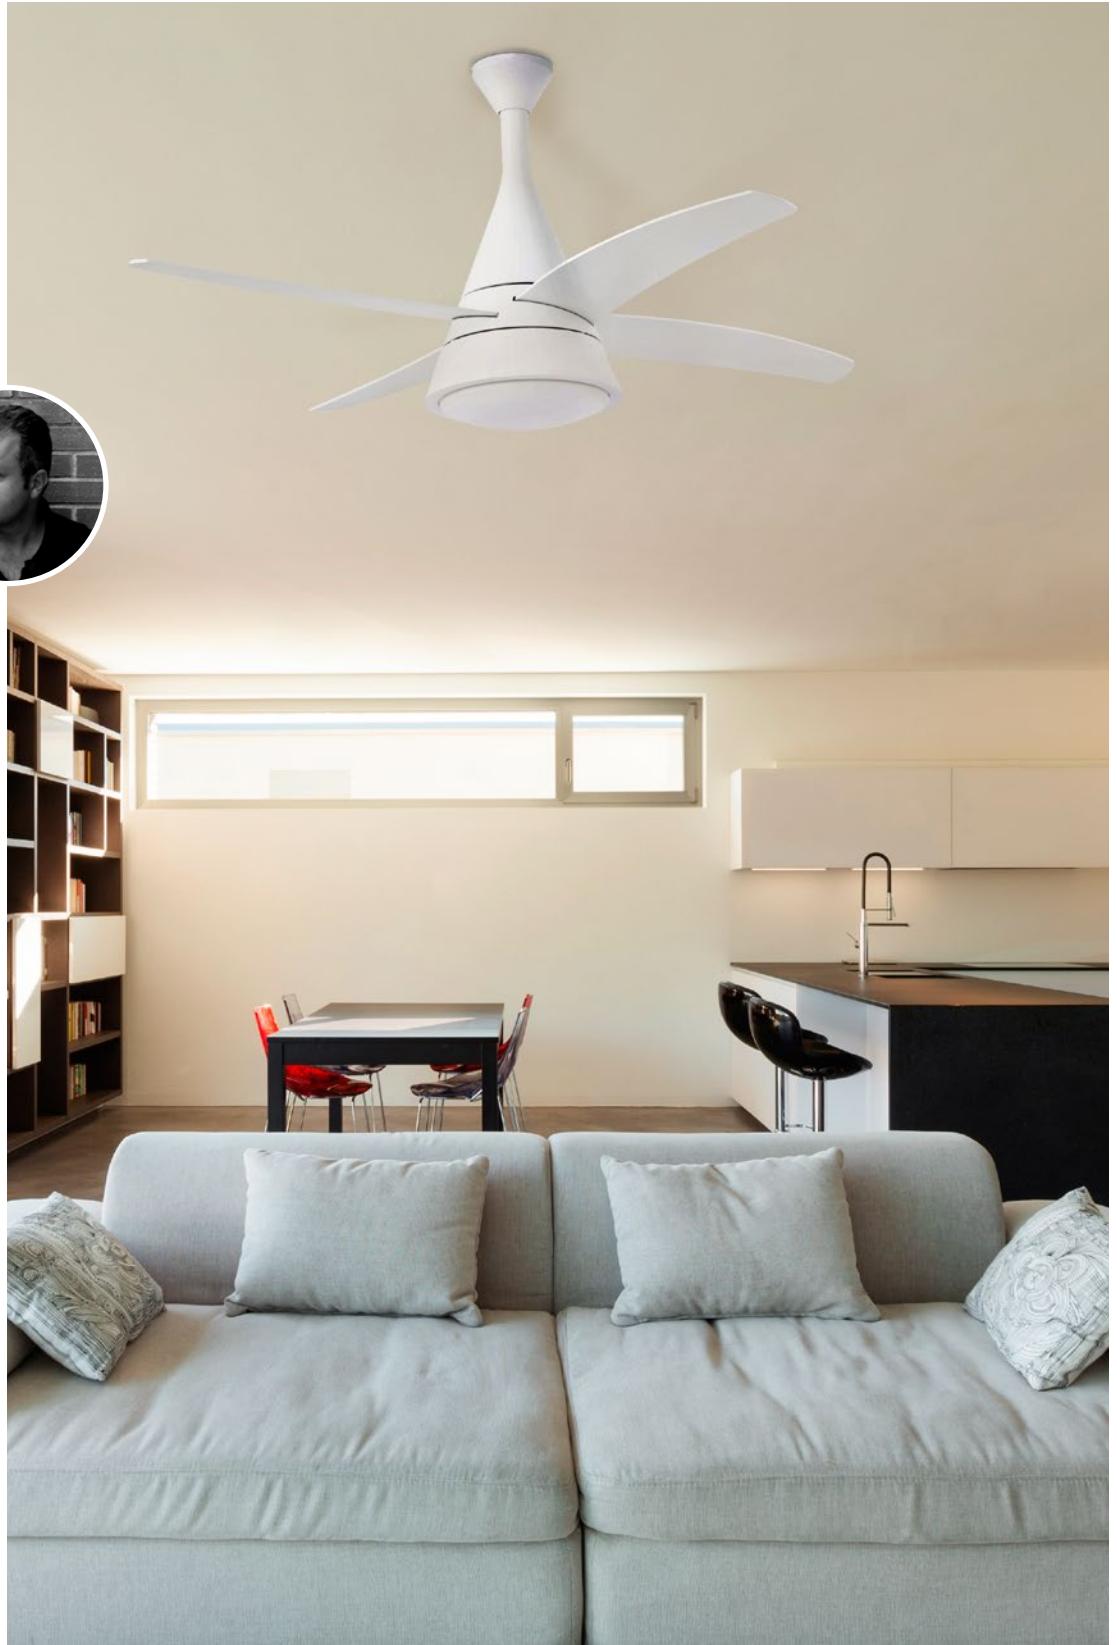

Wind

Design: Jordi Busquets

Wind is a fan of simple shapes designed to provide comfort and relaxation. A simple piece conceived to make life a little more pleasant.