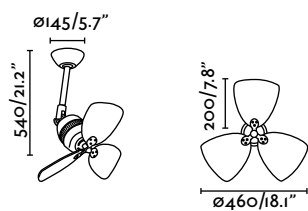

V/Hz 220-240 V / 50 Hz

Weight 5.6 kg / 12.35 lb

+info 5 H410

Vedra

With an original design and high quality finishes, Vedra is suitable for rooms up to 13m².

S	Ceiling fan	WITH WALL CONTROL CON REGULADOR DE PARED	
	Ref. 33450	 old gold oro envejecido	 walnut nogal
Materials Aluminium + MDF Wood Aluminio + Madera MDF			
W/RPM 19-22-34-37 / 327-369-495-515			
V/ Hz 220-240 V / 50 Hz			
Weight 5.6 kg / 12.35 lb			
Airflow 58.11 m ³ min / 2052 CFM			
+info	 	 33929  33937 	 3   H540