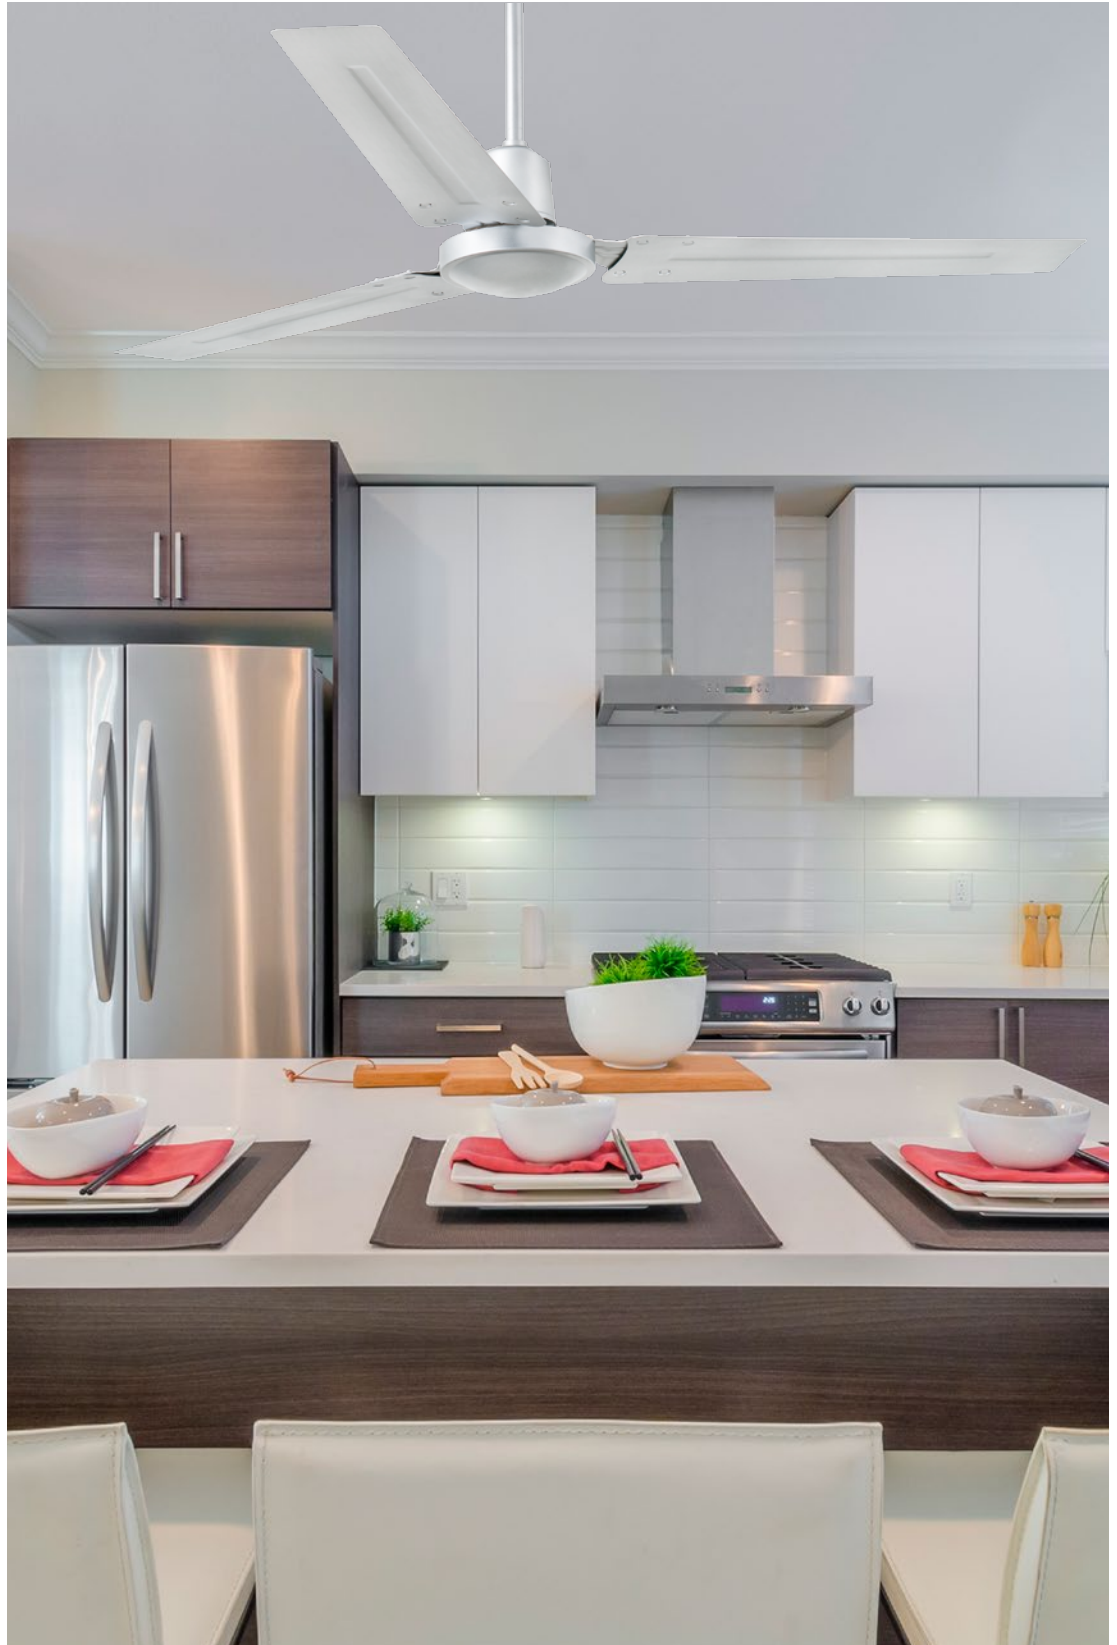

Indus

Three-blade ceiling fan ideal design for hotels, offices, industrial areas and environments with modern decor.