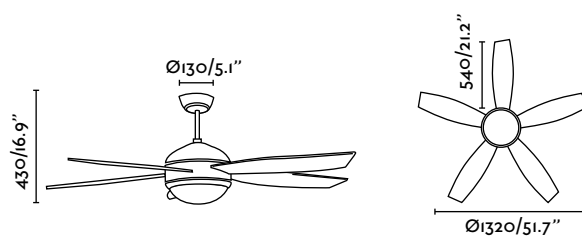

Ceiling fan

WITH REMOTE CONTROL
CON MANDO A DISTANCIA

REVERSIBLE
BLADES

Ref.	33313	matt nickel níquel mate	grey+maple gris+arce
	33314	dark brown marrón oscuro	dark walnut nogal oscuro
Bulb	1xE27 max 60w not incl. [LED 17452]		
Materials	Metal + Wood + Opal Glass Metal + Madera + Cristal Opal		
W/RPM	14-31-60 / 75-120-172		
V/Hz	220-240 V / 50 Hz		
Weight	8.62 kg / 19.00 lb		
Airflow	163.61 m3 min / 5778 CFM		

+info

H320 H190