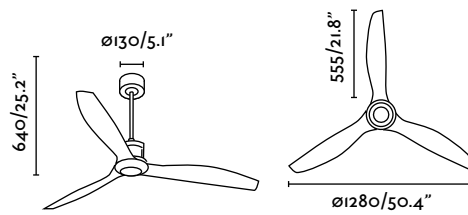

without
light

Just Fan [new]

Design: Conillas

Just Fan is the expression of simplicity and minimalism. A vintage fan in its purest form.

L	Ceiling fan	WITH REMOTE CONTROL CON MANDO A DISTANCIA	MOTOR DC	3 DOWNROD LENGTHS
	Ref.	33395	black negro	walnut nogal
Materials	Metal + Polycarbonate Metal + Policarbonato			
W/RPM	4-6-9-13-22-32 / 51-77-103-129-155-185			
V/Hz	220-240 V / 50-60 Hz			
Weight	8.15 kg / 17 lb			
Airflow	145.66 m ³ min / 5144 CFM			
+info				
	H630			