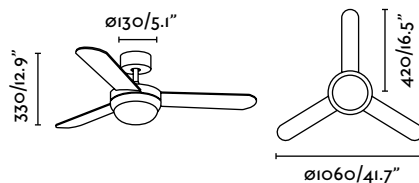

M

Ceiling fan

WITH REMOTE CONTROL / CON MANDO A DISTANCIA REVERSIBLE BLADES

Ref.	33600	white blanco	white+maple blanco+arce
	33601	matt nickel níquel mate	grey+black gris+negro
	33602	dark brown marrón oscuro	dark brown+reddish mahogany marrón oscuro+caoba rojizo
Bulb	2XE14 40w not incl. [LED17451]		
Materials	Steel + MDF Wood + Opal Glass Acero + Madera MDF + Cristal Opal		
W/ RPM	10-21-41 / 80-145-180		
V/ Hz	220-240 V / 50 Hz		
Weight	4.31 kg / 9 lb		

+info

H210