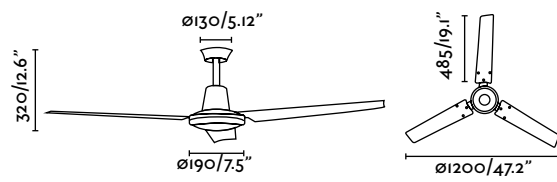

Ceiling fan

EASY PREASSEMBLED INSTALLATION

WITH WALL CONTROL CON REGULADOR DE PARED

Ref.	33005	white blanco	white blanco
Materials	Steel Acero		
W/RPM	16-26-68 / 150-225-322		
V/Hz	220-240 V / 50 Hz		
Weight	6.3 kg / 13.89 lb		
Airflow	189.47 m³ min / 669l CFM		

+info

H270