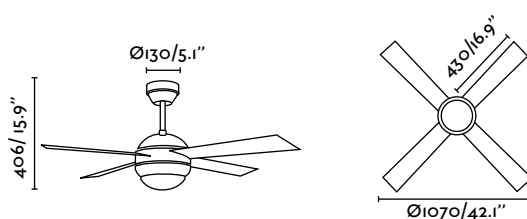

Honolulu

Modern and sharp ceiling fan, with straight lines. Operated with remote control, equipped with light and reverse function.

M

Ceiling fan
WITH REMOTE CONTROL
CON MANDO A DISTANCIA

Ref.	33347	 matt nickel níquel mate	 translucent translúcida
Bulb	2xG9 max 9w not incl. [LED I7443]		
Materials	Steel/Aluminium + Acrylic + Opal Glass Acero/Aluminio + Acrílico + Cristal Opal		
W/ RPM	14-25-47 / 125-160-206		
V/ Hz	220-240 V / 50 Hz		
Weight	6.11 kg / 13.47 lb		
Airflow	102.20 m3 min / 3609 CFM		
+info			
			
		H290	H165