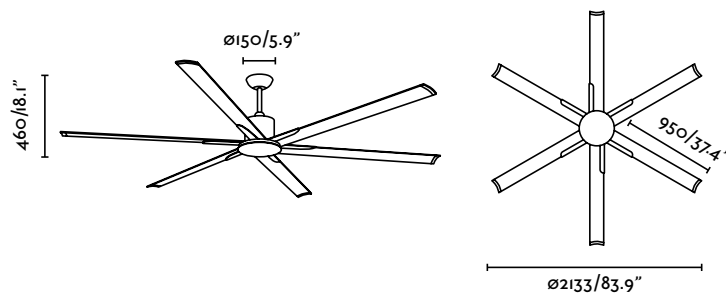

V/ Hz 220-240 V / 50 Hz

Weight 11.14 kg / 24 lb

Airflow 406.40 m³ min / 14352 CFM

+info

H425

Nisos

Big size ceiling fan
with five wood blades.
Refined and traditional
design. Available in dark
brown.

XL