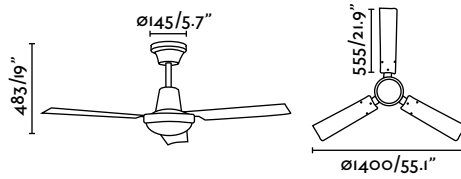

Ceiling fan

WITH WALL CONTROL
CON REGULADOR DE PARED

EASY PREASSEMBLED
INSTALLATION

Ref.	33001	white blanco	white blanco
	33002	chrome cromo	chrome cromo
Materials	Steel Acero		
W/RPM	16-21-26-32-48 / 113-142-173-203-260		
V/ Hz	220-240 V / 50 Hz		
Weight	7.09 kg / 15.63 lb		
Airflow	155.52 m³ min / 5492 CFM		

+info