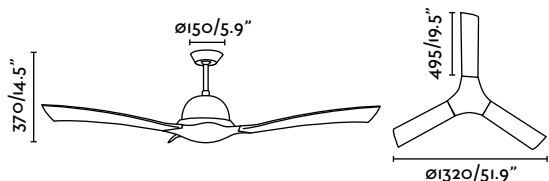

L	Ceiling fan	EASY PREASSEMBLED INSTALLATION	WITH REMOTE CONTROL CON MANDO A DISTANCIA
	Ref.	33317	white blanco glossy white blanco brillante
Materials	Steel + ABS Acero + ABS		
W/ RPM	18-32-50 / 80-110-150		
V/ Hz	220-240 V / 50 Hz		
Weight	7.54 kg / 16.62 lb		
Airflow	166.13 m³ min / 5867 CFM		
+info	33929 3 H360