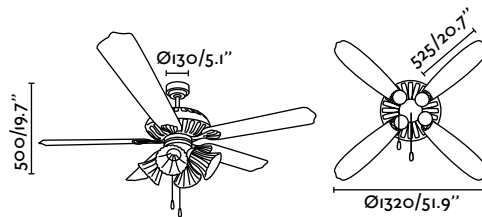

Ceiling fan

CHAINS CADENAS REVERSIBLE BLADES

Ref.	33274	dark brown marrón oscuro	reddish mahogany+pickled oak caoba rojizo+roble envejecido
Bulb	4xE27 max 60w not incl. [LED 17453]		
Materials	Metal + Wood + Translucent Glass Metal + Madera + Cristal Translúcido		
W/ RPM	23-34-57 / 87-135-198		
V/ Hz	220-240 V / 50 Hz		
Weight	9.44 kg / 20.81lb		
Airflow	161,92 m3 min / 57 18 CFM		

+info