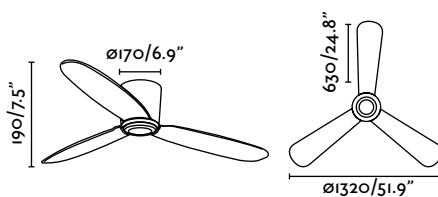

L	Ceiling fan	WITH REMOTE CONTROL CON MANDO A DISTANCIA		MOTOR DC
	Ref.	33472	matt nickel níquel mate	walnut nogal
Materials	Steel + Wood + ABS Acero + Madera + ABS			
W/RPM	2-7-9-14-21-32 / 50-82-114-146-178-210			
V/Hz	220-240 V / 50-60 Hz			
Weight	5.2 kg / 11.46 lb			
Airflow	195.39 m3 min / 6900 CFM			
+info