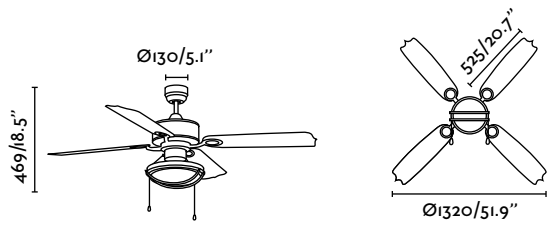

IP 44

L

Ceiling fan

CHAINS CADENAS

Ref.	33356	dark brown marrón oscuro	dark brown marrón oscuro
	33357	white blanco	white blanco
Materials	Steel + ABS + Translucent Glass Acero + ABS + Cristal Translúcido		
W/RPM	14-27-56 / 90-135-200		
V/ Hz	220-240 V / 50 Hz		
Weight	9.5 kg / 20.94 lb		
Airflow	136.60 m³ min / 4824 CFM		

+info

33929	4				
33937			H285	H175