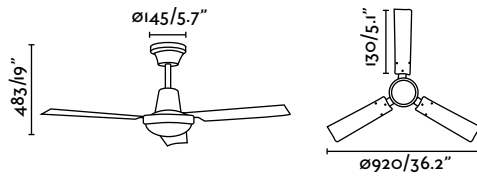

Ceiling fan

WITH WALL CONTROL
CON REGULADOR DE PARED

EASY PREASSEMBLED
INSTALLATION

Ref.	33011	white blanco	white blanco
Materials	Steel Acero		
W/RPM	10-13-17-22-43 / 183-225-272-299-330		
V/Hz	220-240 V / 50 Hz		
Weight	5.66 kg / 12.48 lb		
Airflow	74.56 m3 min / 2633 CFM		

+info

H440