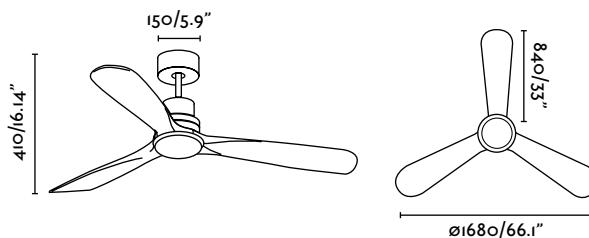

extra large

XL

Ceiling fan

WITH REMOTE CONTROL
CON MANDO A DISTANCIA

LED

Ref.	33463	matt nickel níquel mate	dark walnut nogal oscuro
Bulb	SMD LED 12w 3000K 1000Lm incl.		
Materials	Steel + Natural wood Acero + Madera natural		
W/ RPM	25-47-90 / 70-100-140		
V/ Hz	220-240 V / 50 Hz		
Weight	8.3 kg / 18.2 lb		

+info

H335