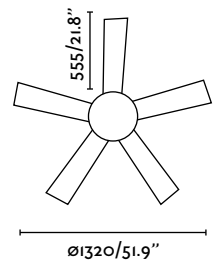

Ceiling fan

WITH REMOTE CONTROL
CON MANDO A DISTANCIA

REVERSIBLE
BLADES

Ref. 33420 white
blanco white+maple
blanco+arce

Materials Steel + Plywood + Policarbonate
Acero + Madera Plywood + Policarbonato

W/RPM 17-30-62 / 103-139-171

V/ Hz 220-240 V / 50 Hz

Weight 7.8 kg / 17.2 lb

+info 5
H280