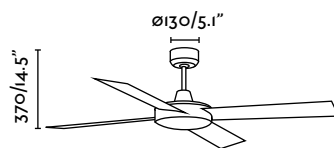

Materials	Steel + Plywood Acero + Madera Plywood
W/ RPM	14-32-59 / 100-152-203
V/ Hz	220-240 V / 50 Hz
Weight	7.31 kg / 16.12 lb
Airflow	154.30 m ³ min / 5449 CFM

+info

H300

Ibiza

Matt nickel finish ceiling fan with four reversible grey or wood blades. This fan stands out for its reverse function and being easy to assemble.