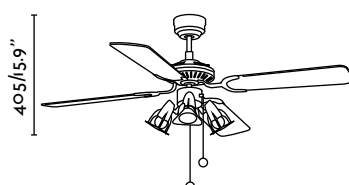

+info

Lisboa

Rustic-style ceiling fan with four wood-like finish blades. Light kit included with three opal glass shades.

M

Ceiling fan

CHAINS
CADENASREVERSIBLE
BLADES

Ref.	33102	 dark brown marrón oscuro	 mahogany+dark walnut caoba+nogal oscuro
Bulb	3xE27 max 60w not incl. [LED I7452]		
Materials	Steel + MDF Wood + Translucent Glass Acero + Madera MDF + Cristal Translúcido		
W/ RPM	27-35-47 / 130-185-235		
V/ Hz	220-240 V / 50 Hz		
Weight	5.76 kg / 12.70 lb		
Airflow	99,96 m3 min / 3530 CFM		