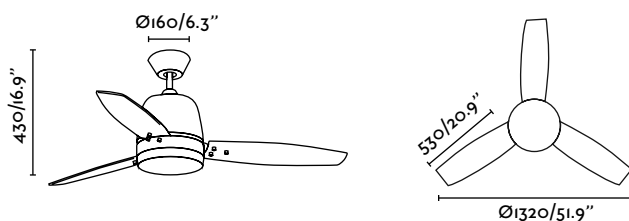

Ceiling fan

WITH REMOTE CONTROL
CON MANDO A DISTANCIA

REVERSIBLE
BLADES

Ref.	33368	white blanco	white+maple blanco+arce	HF
	33369	matt nickel níquel mate	black+grey negro+gris	HF
Bulb	2xE27 20w not incl. [LED 17457]			
Materials	Steel + Plywood + Opal Glass Acero + Madera Plywood + Cristal Opal			
W/RPM	14-28-47 / 80-120-170			
V/ Hz	220-240 V / 50 Hz			
Weight	8 kg / 17.64 lb			
Airflow	135.47 m3 min / 4784 CFM			

+info

H370