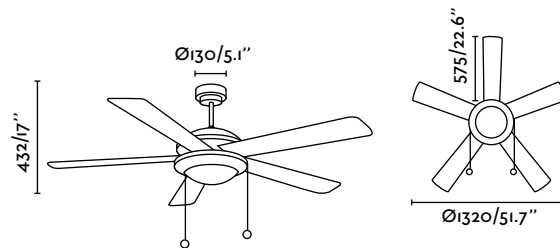

Ceiling fan

CHAINS
CADENAS

REVERSIBLE
BLADES

Ref.	33190	off white+maple blanco roto+arce	off white+reddish mahogany blanco roto+caoba rojizo
	33192	brown marrón	wenge+reddish mahogany wengué+caoba rojizo
Bulb	2xE14 max 40w not incl. [LED17451]		
Materials	Steel + MDF Wood + Translucent Glass Acero + Madera MDF + Cristal Translúcido		
W/RPM	25-36-56 / 80-130-180		
V/Hz	220-240 V / 50 Hz		
Weight	8.55 kg / 18.85 lb		

+info

H310 H160