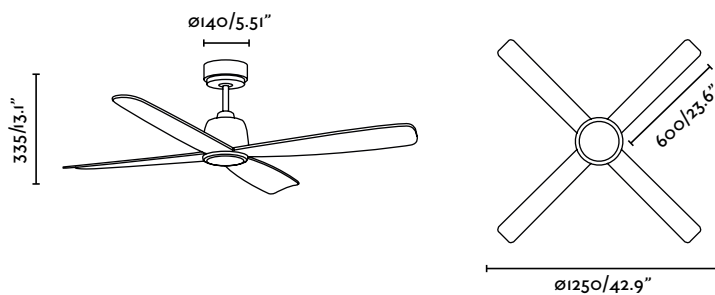

Accessory light kit

Accesorio kit de luz

33476 matt nickel
níquel mate

SMD LED 18W 3000K 1200Lm incl.

220-240 V / 50-60 Hz

Steel+Opal Glass / Acero+Cristal Opal

DRIVER

M

Ceiling fan

WITH REMOTE CONTROL
CON MANDO A DISTANCIA

MOTOR DC

Ref.	33475 matt nickel níquel mate dark walnut nogal oscuro
Materials	Steel + ABS Acero + ABS
W/RPM	3-5-8-13-21-31 / 50-76-102-128-155-180
V/ Hz	220-240 V / 50-60 Hz
Weight	4.51 kg / 9.94 lb
Airflow	195.66 m³ min / 6910 CFM

+info

H320