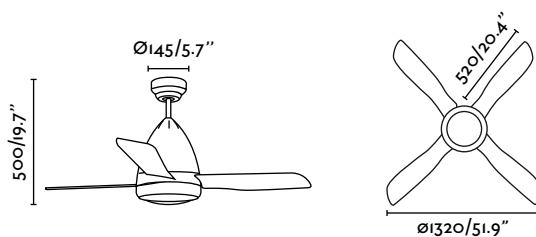

Ceiling fan

WITH REMOTE CONTROL
CON MANDO A DISTANCIA

Ref.	33389	white blanco	transparent transparente
Bulb	2xE27 max 15w not incl. [LED 17453]		
Materials	Metal + Transparent Polycarbonate + Transparent Glass Metal + Policarbonato Transparente + Cristal Transparente		
W/ RPM	13-27-46 / 60-90-120		
V/ Hz	220-240 V / 50 Hz		
Weight	10.13 kg / 22.33 lb		
Airflow	184.14 m³ min / 6503 CFM		

+info

H460