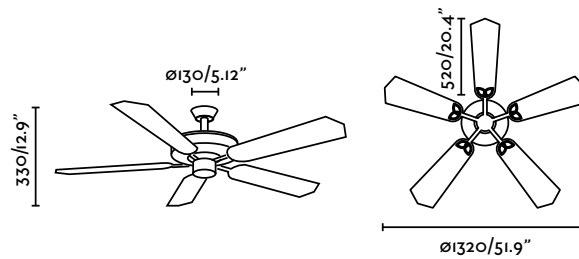

V/Hz 220-240 V / 50 Hz

Weight 5.6 kg / 12.35 lb

+info 5 H410

Vedra

With an original design and high quality finishes, Vedra is suitable for rooms up to 13m².

S	Ceiling fan	WITH WALL CONTROL CON REGULADOR DE PARED	
	Ref. 33450	 old gold oro envejecido	 walnut nogal
Materials Aluminium + MDF Wood Aluminio + Madera MDF			
W/RPM 19-22-34-37 / 327-369-495-515			
V/ Hz 220-240 V / 50 Hz			
Weight 5.6 kg / 12.35 lb			
Airflow 58.11 m ³ min / 2052 CFM			
+info	 	 33929  33937 	 3   H540