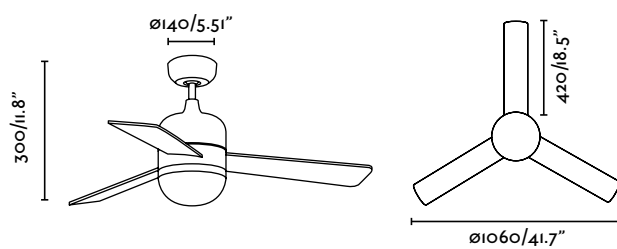

Ceiling fan

WITH REMOTE CONTROL
CON MANDO A DISTANCIA

REVERSIBLE
BLADES

Ref.	33606	white blanco	white+maple blanco+arce
Bulb	2xE14 40w not incl. [LED 17451]		
Materials	Steel + ABS + Opal glass Acero + ABS + Cristal Opal		
W/ RPM	25-38-50 / 90-135-180		
V/ Hz	220-240 V / 50 Hz		
Weight	6.56 kg / 14.4 lb		
Airflow	181.7 m³ min / 6417 CFM		
+info		3	
			H280