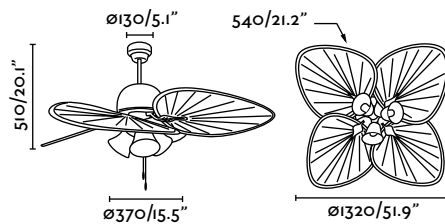

Ceiling fan

CHAINS
CADENAS

Ref. **33352** dark brown
marrón oscuro wenge
wengué

Materials Steel + ABS
Acero + ABS

W/RPM 20-34-65 / 73-99-145

V/Hz 220-240 V / 50 Hz

Weight 10.16 kg / 22.40 lb

Airflow 127.45 m3 min / 450l CFM

+info **33929** **33937** **4**
H460 H325