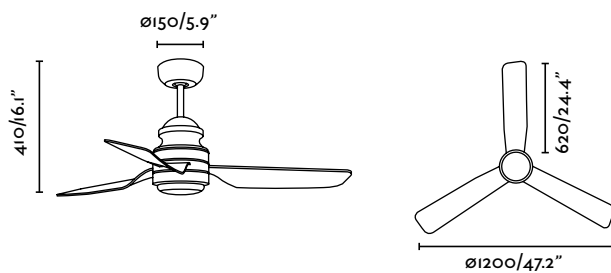

+info

H180

Phuket [new]

LED ceiling fan with
3 blades made of ABS
and opal glass diffuser.

M	Ceiling fan	WITH REMOTE CONTROL CON MANDO A DISTANCIA		LED			
	Ref.	33498	white blanco	white blanco			
Bulb	SMD LED 12w 3000K 1000Lm incl.						
Materials	Steel + ABS + Opal cristal Acero + ABS + Cristal opal						
W/ RPM	10-23-46 / 80-130-170						
V/ Hz	220-240 V / 50 Hz						
Weight	6.11 kg / 13.4 lb						
+info		DRIVER	3				H330