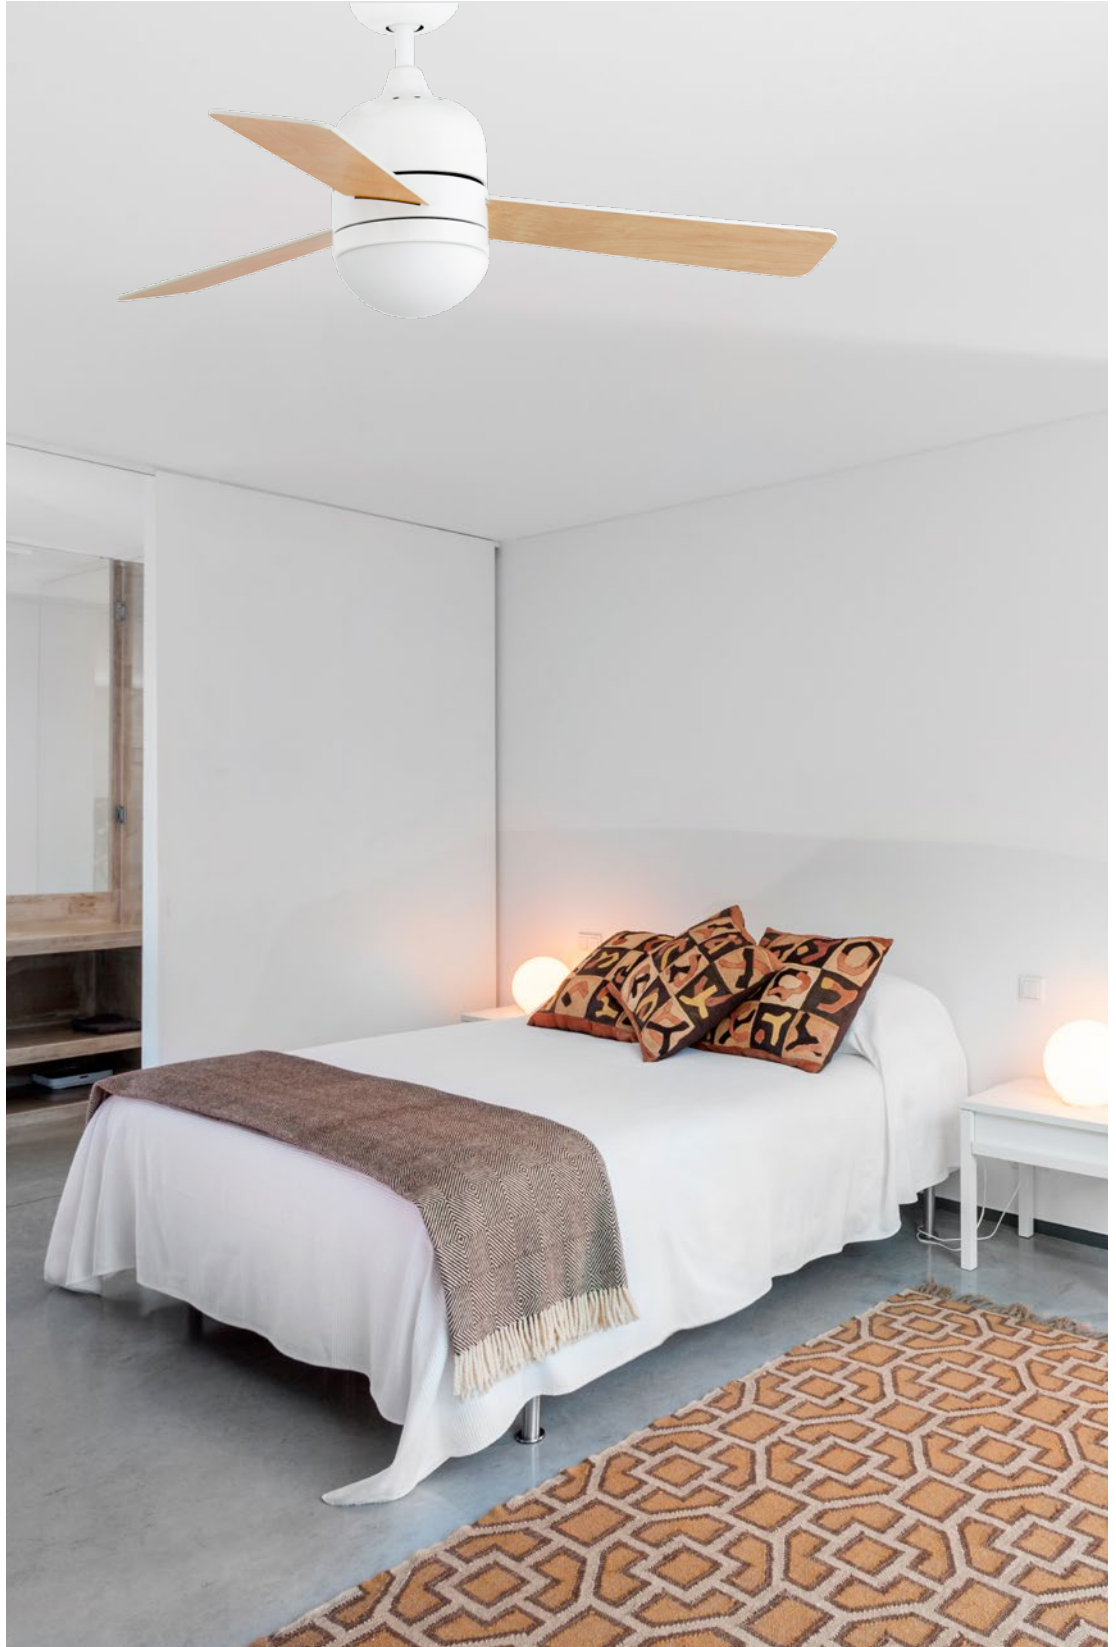

H410

Rod available see page 155 / Tija disponible ver página 155

Cebu [new]

Cebu is a ceiling fan ideal for small spaces. Its blades are reversible: white and maple finish.

M

Ceiling fan

WITH REMOTE CONTROL
CON MANDO A DISTANCIAREVERSIBLE
BLADES