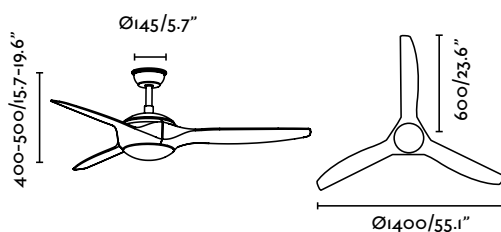

XL	Ceiling fan	WITH 2 DOWNROD LENGTHS	LED	WITH REMOTE CONTROL CON MANDO A DISTANCIA
	Ref.	33408	white blanco	white blanco
Bulb	SMD LED 15w 3000K 1500Lm incl.			
Materials	Steel + ABS + PMMA Opal Acero + ABS + PMMA Opal			
W/ RPM	29-47-75 / 94-146-201			
V/ Hz	220-240 V / 50 Hz			
Weight	9 kg / 19 lb			
Airflow	141.58 m³ min / 5000 CFM			
+info			DRIVER	
				H400