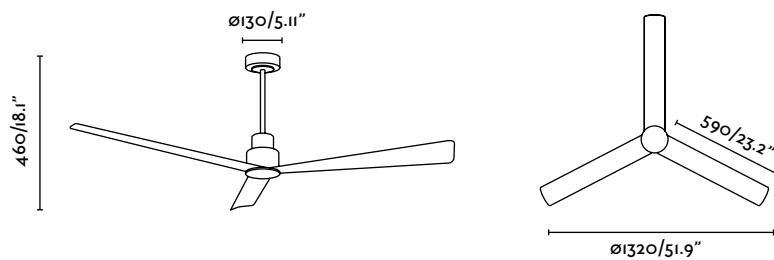

Ceiling fan	WITH REMOTE CONTROL CON MANDO A DISTANCIA		MOTOR DC
Ref.	33478	brown marrón	brown marrón
Materials	Steel + Plywood Acero + Madera Plywood		
W/ RPM	3-5-9-13-20-33 / 50-84-118-152-186-220		
V/ Hz	220-240 V / 50Hz		
Weight	4.5 kg / 9.92 lb		
+info