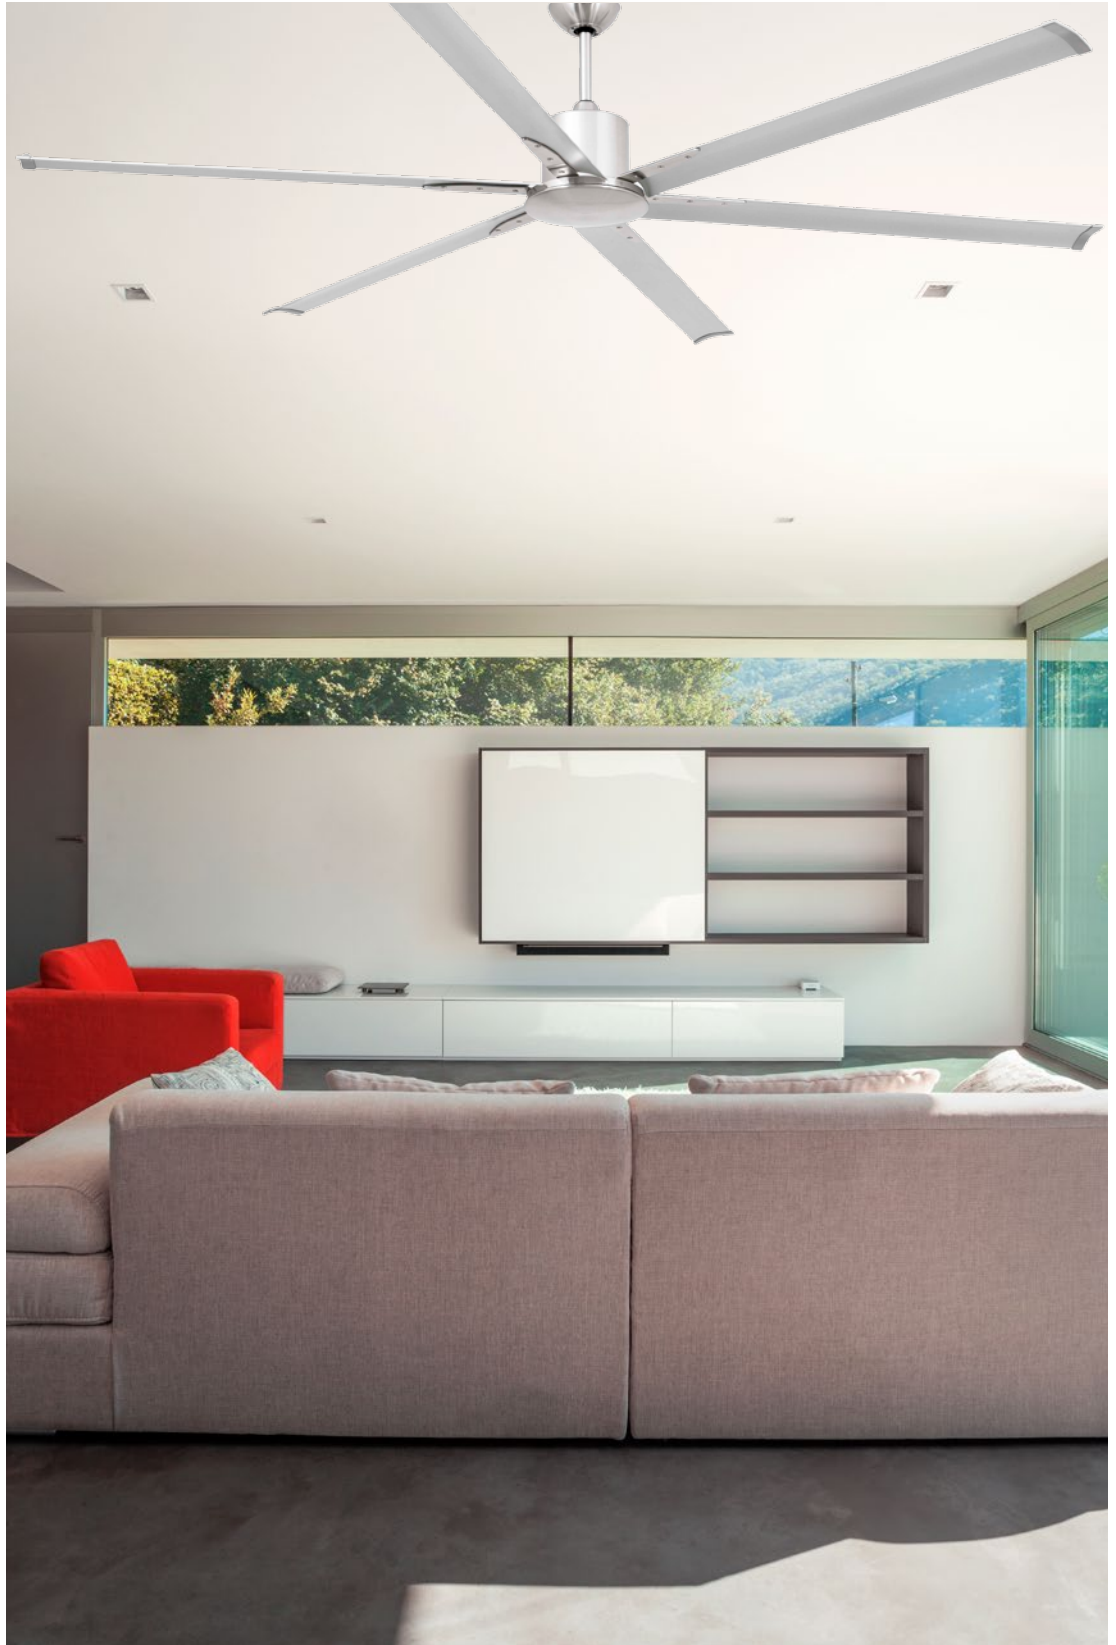

Andros

Large ceiling fan.
Available in metallic
grey and with six blades.
Includes remote control.