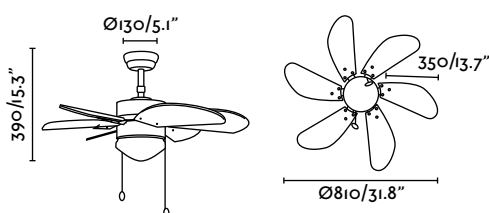

S

Ceiling fan

CHAINS CADERNAS

Ref.	33179	white blanco	multicolour multicolor
	33180	white blanco	white blanco
	33183	matt nickel níquel mate	maple arce
	33185	dark brown marrón oscuro	mahogany caoba
	33186	grey gris	grey gris

Bulb	1xE14 max 40w not incl. [LED1745I]
Materials	Steel + MDF Wood + Opal Glass Acero + Madera MDF + Cristal Opal
W/RPM	24-33-46 / 135-190-242
V/ Hz	220-240 V / 50 Hz
Weight	5.67 kg / 12.50 lb
Airflow	92.37 m3 min / 3262 CFM

+info

33929
33937

6

H260

H160