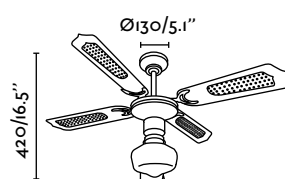

Ceiling fan

CHAINS
CADENAS

REVERSIBLE
BLADES

Ref.	33121	white blanco	white+white wicker blanco+blanco mimbre
Bulb	1xE27 max 60w not incl. [LED I7452]		
Materials	Metal + Wood + Opal Glass Metal + Madera + Cristal Opal		
W/ RPM	25-31-44 / 100-170-220		
V/ Hz	220-240 V / 50 Hz		
Weight	4.57 kg / 10.08 lb		
Airflow	95.20 m³ min / 3362 CFM		

+info

H210 H90