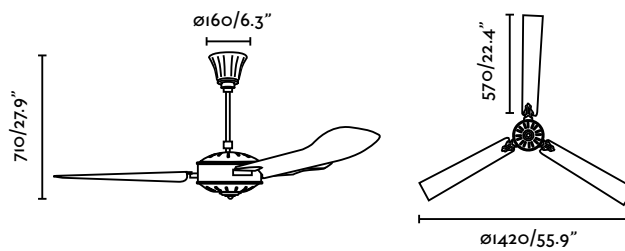

H680

Rod available see page 155 / Tija disponible ver página 155
3 downrod lengths / 3 medidas de tija (200-300-500 Incl.)

Mauritius

Classic ceiling fan,
made in metal and with
wooden blades. Its mate-
rials and finishes give it
an attractive and elegant
look.