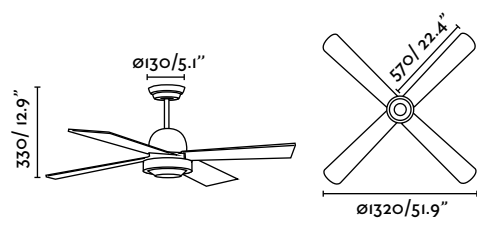

Ceiling fan

WITH REMOTE CONTROL
CON MANDO A DISTANCIA

EASY PREASSEMBLED
INSTALLATION

Ref.	33287		matt nickel níquel mate		grey+maple gris+arce
	33288		rust marrón óxido		mahogany+bleached oak caoba+roble emblanquecido
	33284		white blanco		white blanco

Materials	Steel + Plywood Acero + Madera Plywood
W/ RPM	16-29-49 / 113-162-212
V/ Hz	220-240 V / 50 Hz
Weight	5.79 kg / 12.76 lb
Airflow	149.57 m3 min / 5282 CFM

+info

H270