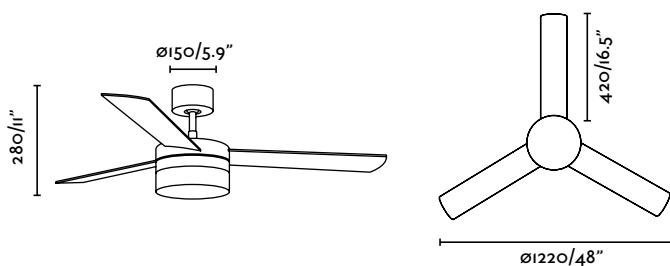

Ceiling fan

WITH REMOTE CONTROL
CON MANDO A DISTANCIA

REVERSIBLE
BLADES

Ref.	33607	white blanco	white+maple blanco+arce
	33608	matt nickel níquel mate	matt nickel+mahogany níquel mate+caoba
Bulb	2xE14 40w not incl. [LED 17451]		
Materials	Steel + ABS + Opal Glass Acero + ABS + Cristal Opal		
W/RPM	14-30-58 / 95-150-200		
V/Hz	220-240 V / 50-60 Hz		
Weight	4.96 kg / 10.9 lb		
Airflow	116.2 m3 min / 4103 CFM		

+info

H180