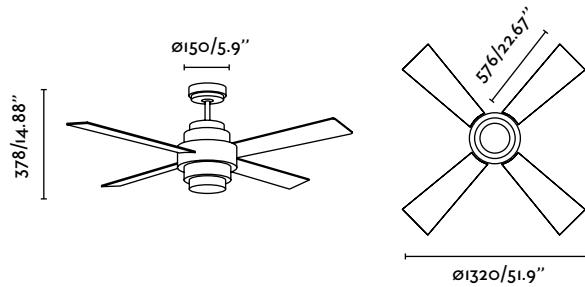

Ceiling fan

REVERSIBLE BLADES

WITH REMOTE CONTROL
CON MANDO A DISTANCIA

MOTOR DC

LED

Ref.	33397	white blanco	white+maple blanco+arce
Bulb	SMD LED 35w 3000K 1300Lm incl.		
Materials	Steel + Plywood + Policarbonate Acero + Madera Plywood + Policarbonato		
W/ RPM	6-10-13-23-37 / 100-135-160-195-230		
V/ Hz	220-240 V / 50-60 Hz		
Weight	8 kg / 17.6 lb		

+info

H330