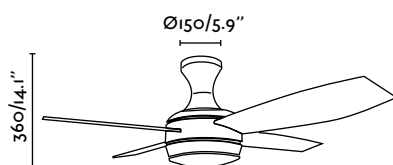

Ceiling fan

WITH REMOTE CONTROL
CON MANDO A DISTANCIA

Ref.	33259	matt nickel níquel mate	black negro
Bulb	2xE27 40w not incl. [LED I7453]		
Materials	Steel + MDF Wood + Opal Glass Acero + Madera MDF + Cristal Opal		
W/ RPM	12-25-42 / 80-125-170		
V/ Hz	220-240 V / 50 Hz		
Weight	8 kg / 17.64 lb		
Airflow	120.26 m3 min / 4247 CFM		
+info			
	H260