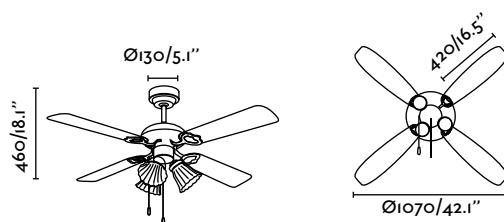

Ceiling fan

CHAINS
CADENAS

REVERSIBLE
BLADES

Ref.	33102	dark brown marrón oscuro	mahogany+dark walnut caoba+nogal oscuro
Bulb	3xE27 max 60w not incl. [LED I7452]		
Materials	Steel + MDF Wood + Translucent Glass Acero + Madera MDF + Cristal Translúcido		
W/ RPM	27-35-47 / 130-185-235		
V/ Hz	220-240 V / 50 Hz		
Weight	5.76 kg / 12.70 lb		
Airflow	99,96 m3 min / 3530 CFM		

+info