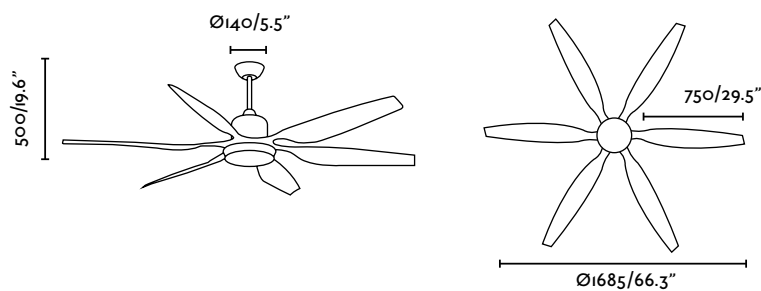

XL

Ceiling fan

WITH REMOTE CONTROL
CON MANDO A DISTANCIA

MOTOR DC

Ref.	33466	dark brown marrón oscuro	dark brown marrón oscuro
Bulb	2xE27 13w not incl. [LED 17453]		
Materials	Steel + ABS + Opal Glass Acero + ABS + Cristal Opal		
W/ RPM	4-6-9-14-21-35 / 31-43-55-67-78-95		
V/ Hz	220-240 V / 50 Hz		
Weight	9.59 kg / 21 lb		
Airflow	264.05 m³ min / 9325 CFM		

+info

H460