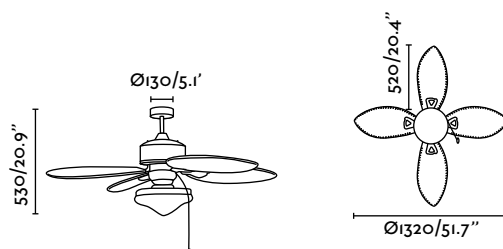

Ceiling fan

CHAINS
CADENAS

Ref.	33019	dark brown marrón oscuro	rustic pine pino rústico
Bulb	2xE27 max 60w not incl. [LED 17453]		
Materials	Metal + Wood + Translucent Glass Metal + Madera + Cristal Translúcido		
W/ RPM	14-29-58 / 85-135-185		
V/ Hz	220-240 V / 50 Hz		
Weight	9.96 kg / 21.96 lb		
Airflow	123.72 m³ min / 4369 CFM		

+info