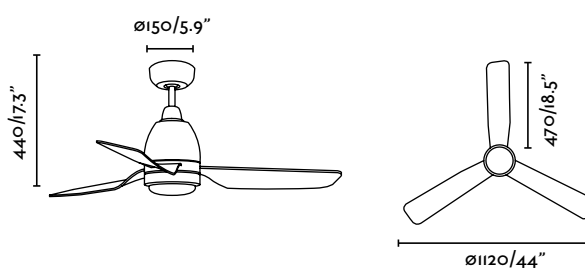

H410

Rod available see page 155 / Tija disponible ver página 155

Cebu [new]

Cebu is a ceiling fan ideal for small spaces. Its blades are reversible: white and maple finish.

M

Ceiling fan

WITH REMOTE CONTROL
CON MANDO A DISTANCIAREVERSIBLE
BLADES