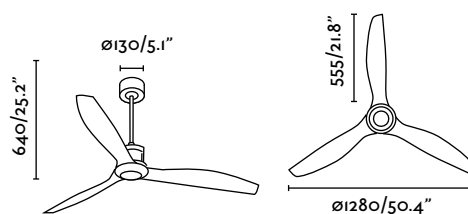

L	Ceiling fan	WITH REMOTE CONTROL / CON MANDO A DISTANCIA		MOTOR DC
	Ref.	33394	chrome cromado	transparent transparente
Materials	Metal + Transparent Polycarbonate Metal + Policarbonato Transparente			
W/RPM	4-6-9-13-22-32 / 51-77-103-129-155-185			
V/Hz	220-240 V / 50-60 Hz			
Weight	8.15 kg / 17 lb			
Airflow	145.66 m³ min / 5144 CFM			
+info