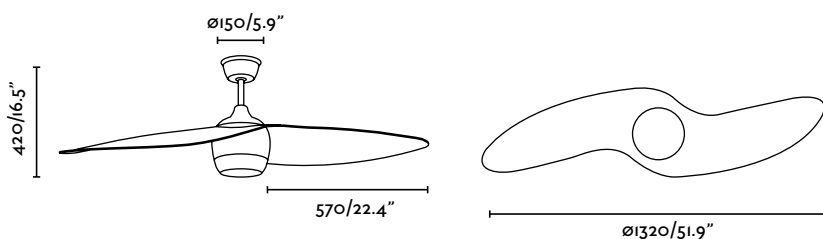

H250

Icaria [new]

A ceiling fan with 4 blades ideal for large spaces. It is available in white and aluminium.

33700

L

Ceiling fan

WITH REMOTE CONTROL
CON MANDO A DISTANCIA

REVERSIBLE
BLADES