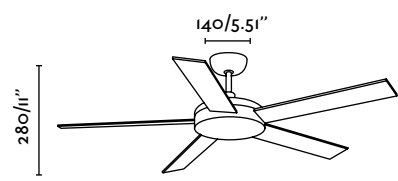

Ceiling fan

WITH REMOTE CONTROL
CON MANDO A DISTANCIA

REVERSIBLE
BLADES

Ref. 33420 white
blanco white+maple
blanco+arce

Materials Steel + Plywood + Policarbonate
Acero + Madera Plywood + Policarbonato

W/RPM 17-30-62 / 103-139-171

V/ Hz 220-240 V / 50 Hz

Weight 7.8 kg / 17.2 lb

+info 5
H280