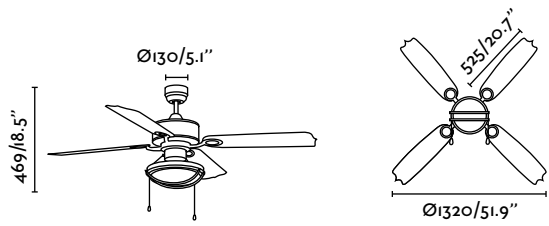

IP 44

L

Ceiling fan

CHAINS
CADENAS

Ref.	33356	dark brown marrón oscuro	dark brown marrón oscuro
	33357	white blanco	white blanco
Bulb	2xE27 max 60w not incl. [LED 17452]		
Materials	Steel + ABS + Translucent Glass Acero + ABS + Cristal Translúcido		
W/RPM	14-27-56 / 90-135-200		
V/Hz	220-240 V / 50 Hz		
Weight	9.5 kg / 20.94 lb		
Airflow	136.60 m3 min / 4824 CFM		

+info 33929 33937 4 H285 H175 IP44