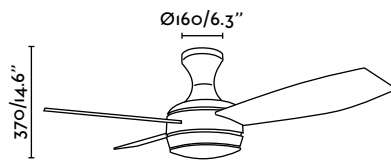

S

Ceiling fan

WITH REMOTE CONTROL
CON MANDO A DISTANCIA

REVERSIBLE
BLADES

Ref.	33454	white blanco	white+maple blanco+arce
	33455	matt nickel níquel mate	grey+maple gris+arce
Bulb	2xE27 max 40w not incl. [LED I7453]		
Materials	Steel + MDF Wood + Opal Glass Acero + Madera MDF + Cristal Opal		
W/ RPM	8-18-42 / 90-150-200		
V/ Hz	220-240 V / 50 Hz		
Weight	7 kg / 15.43 lb		
Airflow	106.92 m3 min / 3776 CFM		

+info

H270