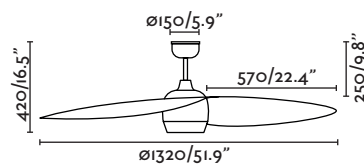

Alaska 132cm/52in

3341I		white blanco		white blanco
3341Z		chrome cromado		transparent transparente

LED SMD 18W 3000K 1800lm CRI>80
Driver

Body Steel/Acero
Blades Polycarbonate/Polycarbonato
Diff Opal ABS/ABS Opal
W 20-45-65
RPM 100-165-205
Airflow 141.58 m³ min/5000 CFM

220-
240V 50Hz