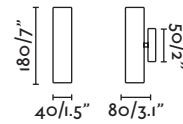

Lise

29888 ○ white/blanco

29889 ● black/negro

LED COB 12W 2700K 740lm CRI>80 Driver ✓

Body Aluminium/Aluminio

100- 50/ 240V 60Hz  80°

Suspension I33

Indoor & Outdoor