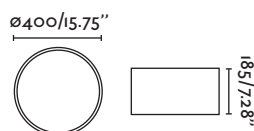

Seven

68298 ○ white/blanco

2xE27 MAX 15W LED ⊗ [I7463]

Body Textile/Téxtil
Diff Opal Acrylic/Acrílico Opal

Suspension I36