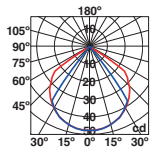

OUTDOOR WALL FIXTURES

Blind

70634 ● dark grey/gris oscuro

LED HIGH POWER 6W 3000K 600lm CRI>80 Driver ✓

Body Die Cast Aluminium/Aluminio Inyectado
Diff Transparent Glass/Cristal Transparente

IP54 ⚡ 110- 50/ 240V 60Hz