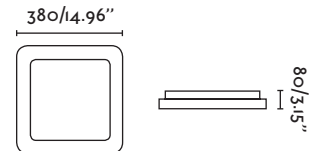

Iris

63395 ● grey/gris

LED SMD 30W 3000K 2400lm CRI>80 Driver ✓

Body Polypropylene/Polipropileno
Diff Opal PMMA/PMMA Opal

□ 100- 50/
240V 60Hz