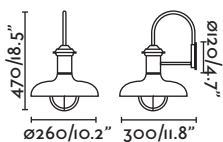

Wilma

74998 ● dark grey/gris oscuro

1x E27 MAX 15W LED ☒ [I7463]

Body Die Cast Aluminium/Aluminio Inyectado
Diff Polycarbonate/Policarbonato

Wilma

75000 ● dark grey/gris oscuro

1x E27 MAX 15W LED ☒ [I7463]

Body Die Cast Aluminium/Aluminio Inyectado
Diff Polycarbonate/Policarbonato

Paris

73432 ● black/negro

1x E27 MAX 15W LED ☒ [I7463]

Body Die Cast Aluminium/Aluminio Inyectado
Diff Transparent Glass/Cristal Transparente

OUTDOOR WALL FIXTURES

Estoril

71140 ● rust brown/marrón óxido

1x E27 MAX 15W LED ☒ [I7463]

Body Metal
Diff Bubble Glass/Cristal Burbuja

Estoril

71141 ● rust brown/marrón óxido

1x E27 MAX 15W LED ☒ [I7463]

Body Metal
Diff Bubble Glass/Cristal Burbuja