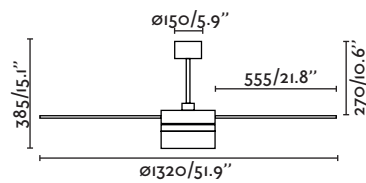

Reversible blades
Palas reversibles

Remote control
Mando a distancia

**Summer/winter
function**
Función
verano/invierno

3 Blades palas

**Suitable for
inclining roof**
Apto para techo
inclinado

More downrod
page 580
Más tijas página 580