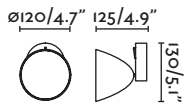

Flash

— Estudi Ribaudí

20200 ○ white/blanco

20204 ● black/negro

LED SMD 10W 3000K 500lm CRI>80

Driver ✓

Body Die Cast Aluminium/ Aluminio inyectado
Diff Polyethylene/Polietileno

Suspension I20