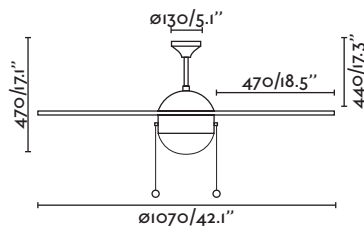

FAN SMALL WITH LIGHT

- **Reversible blades**
  Palas reversibles
- **Controlled by chains**
  Accionado con cadenas
- **Summer/winter function**
  Función verano/invierno
- **5 Blades palas**
- **Suitable for inclining roof**
  Apto para techo inclinado
- **Suitable for direct ceiling mounting**
  Apto para directo a techo
- **More downrod**
  page 580
  Más tijas página 580