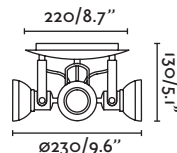

GU 10 LED

Ring

— Alex & Manel Llusca

- 40550 ● white/blanco
- 40551 ● dark grey/gris oscuro
- 40552 ● matt nickel/níquel mate

1xGU 10 MAX 8W LED ⊗ [17324]

Body Metal

Track 246

GU 10 LED

Ring

— Alex & Manel Llusca

- 40553 ● white/blanco
- 40554 ● dark grey/gris oscuro
- 40555 ● matt nickel/níquel mate

2xGU 10 MAX 8W LED ⊗ [17324]

Body Metal

GU 10 LED

Ring

— Alex & Manel Llusca

- 40556 ● white/blanco
- 40557 ● dark grey/gris oscuro
- 40558 ● matt nickel/níquel mate

3xGU 10 MAX 8W LED ⊗ [17324]

Body Metal

GU 10 LED

Ring

— Alex & Manel Llusca

- 40559 ● white/blanco
- 40560 ● dark grey/gris oscuro
- 40561 ● matt nickel/níquel mate

4xGU 10 MAX 8W LED ⊗ [17324]

Body Metal