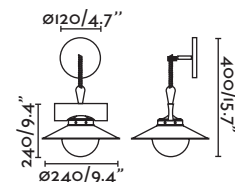

Nudos

68138 ● dark brown/marrón oscuro

1x E27 MAX 15W LED ☒ [I7464]

Body Metal+Wood/Metal+Madera
Diff Bubble Glass/Cristal Burbuja

Suspension I38