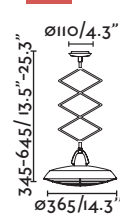

Indoor & Outdoor

Plec
— Àlex & Manel Llusçà

66212 ● old brown/marrón envejecido

66213 ● off white/blanco roto

LED SMD 15W 2700K 2400lm CRI>80
Driver ✓

Body Steel/Acero
Diff PVC

IP44 □ 220- 50/
240V 60Hz