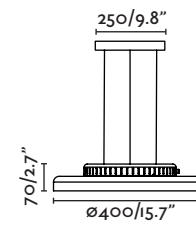

Dolme NEW

64098 ● black/negro

64099 ● white/blanco

LED SMD 24W 3000K I260lm CRI>80
Driver ✓

Body Metal

Diff Polycarbonate/Polycarbonato

200- 50/
240V 60Hz 1.6MT