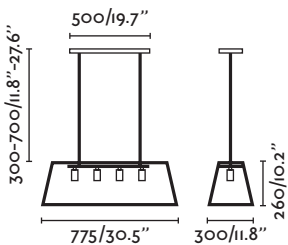

Alma

64127 ● black/negro

1xE27 MAX 15W LED ☒ [I7428]

Body Metal
Diff Glass/Cristal

Clara

64128 ● black/negro

1xE27 MAX 15W LED ☒ [I7428]

Body Metal
Diff Glass/Cristal

Halita

65071 ● old gold/oro envejecido

1xE27 MAX 15W LED ☒ [I7428]

Body Metal
Diff Glass/Cristal

Rose

65081 ● black/negro

4xE27 MAX 15W LED ☒ [I7429]

Body Metal
Diff Glass/Cristal