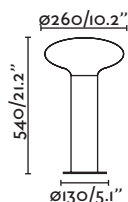

Blub's

— Estudi Ribaudi

74434+74430 ● dark grey/gris oscuro

1xE27 MAX 15W LED [17437]

Body Die Cast Aluminium/Aluminio Inyectado
Diff Opal PMMA/PMMA Opal