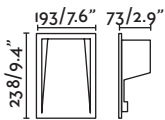

Soun

70900 ● dark grey/gris oscuro

LED SMD 6W 3000K 472lm CRI>80 Driver ✓

Body Die Cast Aluminium/Aluminio Inyectado
Diff Tempered Glass/Cristal Templado

IP65 ⚡ IK08 100-50/240V 60Hz 120°

↳ 183x225x70/7,2x8,8x2,7"