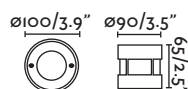

Sea side suitable

3000K

LED -18

71499N ● matt nickel/níquel mate

LED HIGH POWER 3W 3000K 400Lm CRI>80 Driver ✓

Body 316 Stainless Steel/Acero Inox 316
Diff Opal Glass/Cristal Opal

IP67 IK08 ⚡ 220- 50/ 240V 60Hz 📦 1000Kg. 2204Lb.