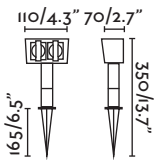

Body Aluminium/Aluminio
Diff PMMA

Garten-1

73100 ● black/negro

Body Heat-Resistant ABS/
ABS Termoresistente

Garten-2

73101 ● black/negro

1x E27 PAR 38 MAX 15W LED ⊗ [17400]

Body Heat-Resistant ABS/
ABS Termoresistente