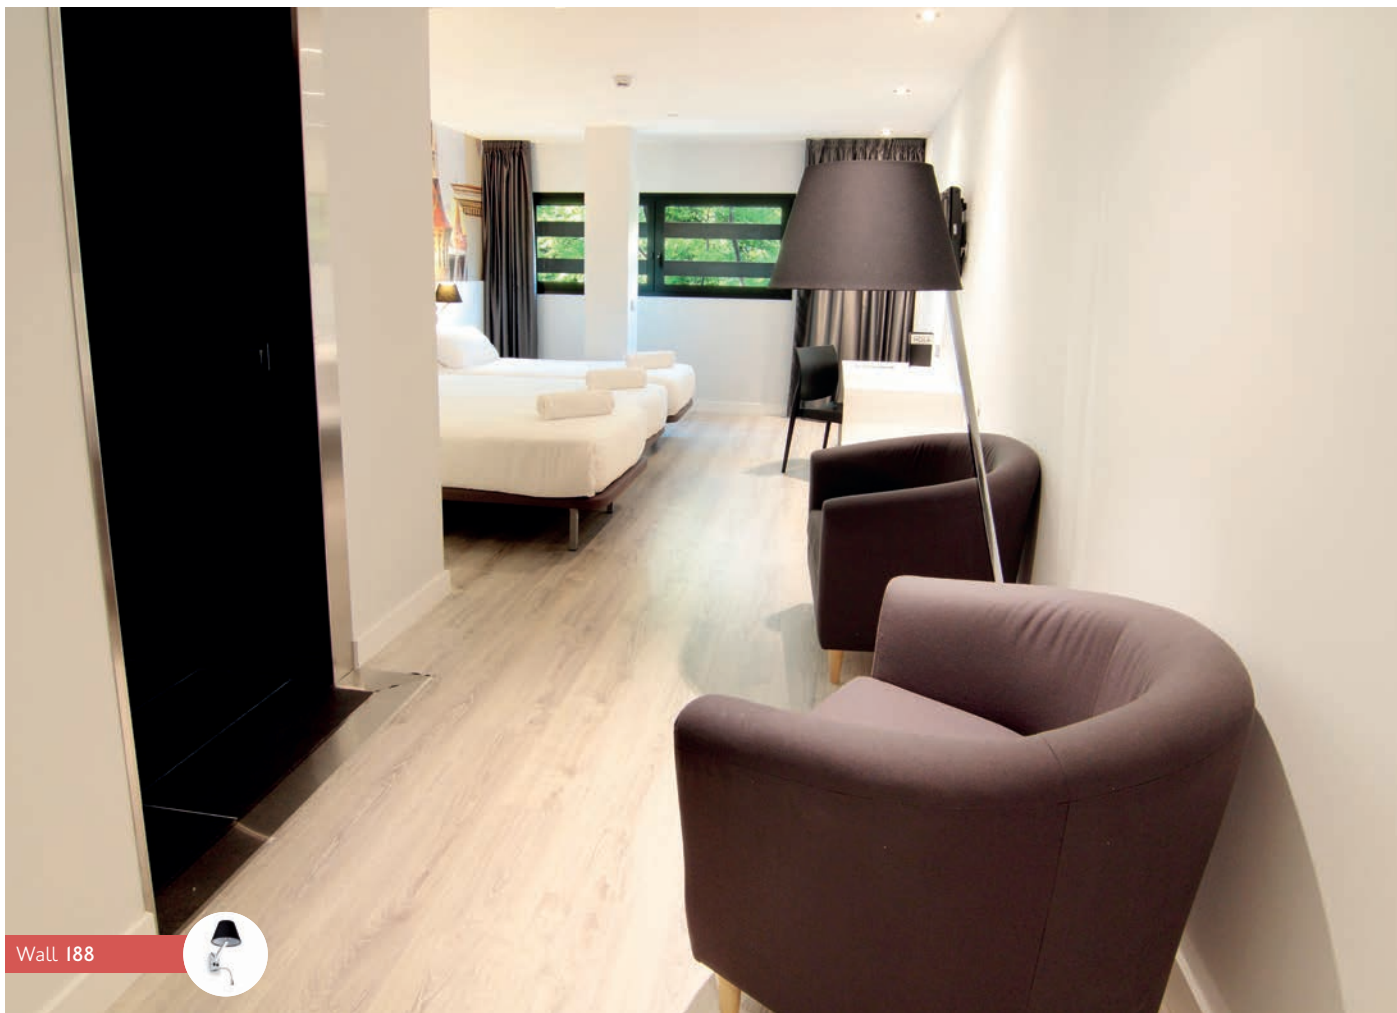

Wall 188

Moma

68500 chrome+white/cromo+blanco

68501 chrome+black/cromo+negro

1xE27 MAX 15W LED [17462]

Body Metal

Shade Textile/Téxtil

Bottom Diff Opal PVC/PVC Opal

Moma

68502 chrome+white/cromo+blanco

68503 chrome+black/cromo+negro

1xE27 MAX 15W LED [17463]

Body Metal

Shade Textile/Téxtil

Bottom Diff Opal PVC/PVC Opal