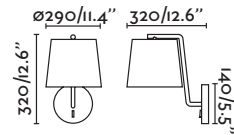

Berni

— Nahrang

29326 ● white/blanco

29327 ● black/negro

29328 ● matt nickel/níquel mate

1 x E27 MAX 15W LED [17463]

Body Metal

Shade Textile/Téxtil

Berni

— Nahrang

29329 ● white/blanco

29330 ● black/negro

29331 ● matt nickel/níquel mate

1 x E27 MAX 15W LED [17463]

LED HIGH POWER 3W 3000K 200lm CRI>80

Driver ✓

Body Metal

Diff Textile/Téxtil