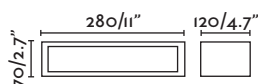

Ion

71385 ● matt nickel/níquel mate

2xGX53 9W ⊗ [I7340]

Body Die Cast Aluminium/Acero Inoxidable
Diff Transparent Glass/Cristal Transparente