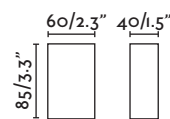

OUTDOOR WALL FIXTURES