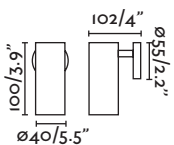

Suspension I33

Homs

63167 ○ white/blanco

1xR7s JP78 max 7W LED [I7488]

Body Metal