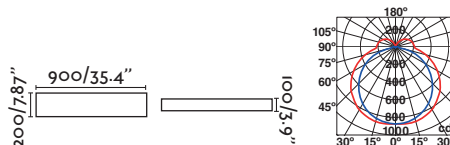

Silk

62959 ● white/blanco

LED SMD 60W 3000K 4800lm CRI>80
Driver ✓

Body Metal
Diff Acrylic textile/Téxtil acrílico

⊕ 220- 50/
240V 60Hz