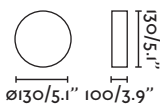

Kamal

- 70556 ● dark grey/gris oscuro

LED HIGH POWER 1W 3000K 70lm CRI>80 Driver ✓

Body Die Cast Aluminium/Aluminio Inyectado
Diff Tempered Glass/Cristal Templado

IP44 ⚡ 100- 50/
240V 60Hz 110°