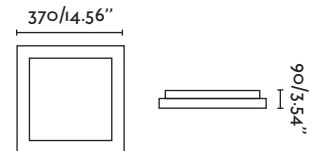

Tola

62968 ○ white/blanco

62983 ● aluminium/aluminio

1x E27 MAX 15W LED [17056]

Body Aluminium/Aluminio
Diff Opal PMMA/PMMA Opal

Tola

62969 ○ white/blanco

62984 ● aluminium/aluminio

2x E27 MAX 15W LED [17056]

Body Aluminium/Aluminio
Diff Opal PMMA/PMMA Opal

Tola

62985 ● aluminium/aluminio

3x E27 MAX 15W LED [17056]

Body Aluminium/Aluminio
Diff Opal PMMA/PMMA Opal