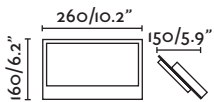

Vertice

70822 ● dark grey/gris oscuro

LED SMD 9W 3000K 810lm Driver ✓

Body Steel/Acero
Diff PVC

IP54 ⚡ 100- 50/
240V 60Hz

Kala NEW

70582 ○ white/blanco

70583 ● dark grey/gris oscuro

LED SMD 16W 2700K 1200lm CRI>80
Driver ✓

Body Aluminium/Aluminio
Diff Opal Glass/Cristal Opal

IP54 ⚡ 220- 50-
240V 60Hz