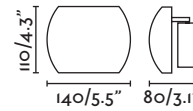

Swing
— Alex & Manel Llusca

62112 ● chrome/cromo

62113 ○ white/blanco

LED COB 6W 3000K 160lm CRI>80 Driver ✓

Body Metal

100-240V 50/60Hz 30° 350° 90°

Aurea
— Estudi Ribaudi

62115 ○ white/blanco

LED SMD 6W 2700K 230lm CRI>80 Driver ✓

Body Steel+Aluminium/Acero+Aluminio
Diff Polycarbonate/Policarbonato

100-240V 50/60Hz 350° 90°