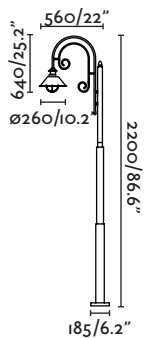

Náutica

71116 ● rust brown/marrón óxido

1xE27 MAX 15W LED ☒ [17463]

Body Metal
Diff Bubble Glass/Cristal Burbuja

Suspension 287

Wall 362

Náutica

71117 ● rust brown/marrón óxido

2xE27 MAX 15W LED ☒ [17463]

Body Metal
Diff Bubble Glass/Cristal Burbuja

Suspension 287

Wall 362

Náutica

71118 ● rust brown/marrón óxido

3xE27 MAX 15W LED ☒ [17463]

Body Metal
Diff Bubble Glass/Cristal Burbuja

Suspension 287

Wall 362