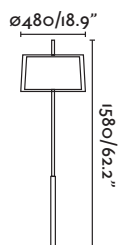

Saba

68547 matt nickel/níquel mate

1x E27 MAX 15W LED [17464]

Body Metal

Shade (double) Textile/Téxtil

Saba

68545 matt nickel/níquel mate

1x E27 MAX 15W LED [17464]

Body Metal

Shade (double) Textile/Téxtil