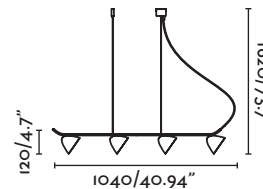

Flash

— Estudi Ribaudi

- 20203 ○ white/blanco
- 20207 ● black/negro

LED 4xSMD 10W 3000K 500lm CRI>80 Driver ✓

Body Die Cast Aluminium/ Aluminio inyectado
Diff Polyethylene/Polietileno