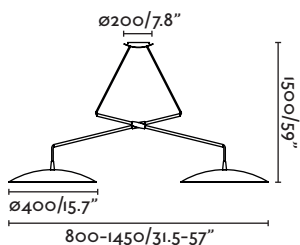

Slim NEW

24504 ○ white/blanco

24505 ● black+gold/negro+oro

LED 2x 15W 3000K 2300lm CRI>80 Driver ✓

Body Metal
Diff Opal Glass/Cristal Opal

□ 220- 50/
240V 60Hz