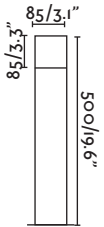

Wall 360

Suspension 285

Pole 321

Wall 363

Tarraco

73261 ● grey/gris

1x E27 MAX 15W LED ⊗ [I7463]

Body Die Cast Aluminium/Aluminio Inyectado
Diff Opal Polycarbonate/Policarbonato Opal