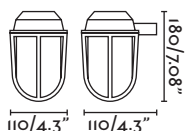

Made in Europe

Noray

70999 ● brass/latón

1x E27 MAX 15W LED ⊗ [I7463]

Body Brass/Latón
Diff Striped Glass/Cristal Rallado