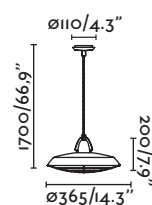

Indoor & Outdoor

Plec
— Àlex & Manel Llusçà

66210 ● old brown/marrón envejecido

66211 ● off white/blanco roto

LED SMD 15W 2700K 2400lm CRI>80
Driver ✓

Body Steel/Acero
Diff PVC

IP44 □ 220- 50/
240V 60Hz Ⓢ 1,5MT