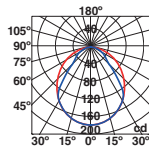

Kami

72283 ● matt nickel/níquel mate

LED HIGH POWER 6W 3000K 140lm CRI>80 Driver ✓

Body 316 Stainless Steel/Acero Inoxidable
Diff Polycarbonate/Polycarbonato

IP44 100- 50/
240V 60Hz **120°**

Aday

70644 ○ white/blanco

70645 ● dark grey/gris oscuro

LED SMD 6W 3000K 450lm CRI>80 Driver ✓

Body Die Cast Aluminium/Aluminio Inyectado
Diff Opal Polycarbonate/Polycarbonato Opal

IP54 **IK08** 220- 50/
240V 60Hz

Aday

70646 ○ white/blanco

70647 ● dark grey/gris oscuro

LED SMD 12W 3000K 950lm CRI>80 Driver ✓

Body Die Cast Aluminium/Aluminio Inyectado
Diff Opal Polycarbonate/Polycarbonato Opal

IP54 **IK08** 220- 50/
240V 60Hz

Ele

74419 ● dark grey/gris oscuro

LED SMD 6W 3000K 450lm CRI>80 Driver ✓

Body Aluminium/Aluminio
Diff Polycarbonate/Polycarbonato

IP54 220- 50/
240V 60Hz **95°**