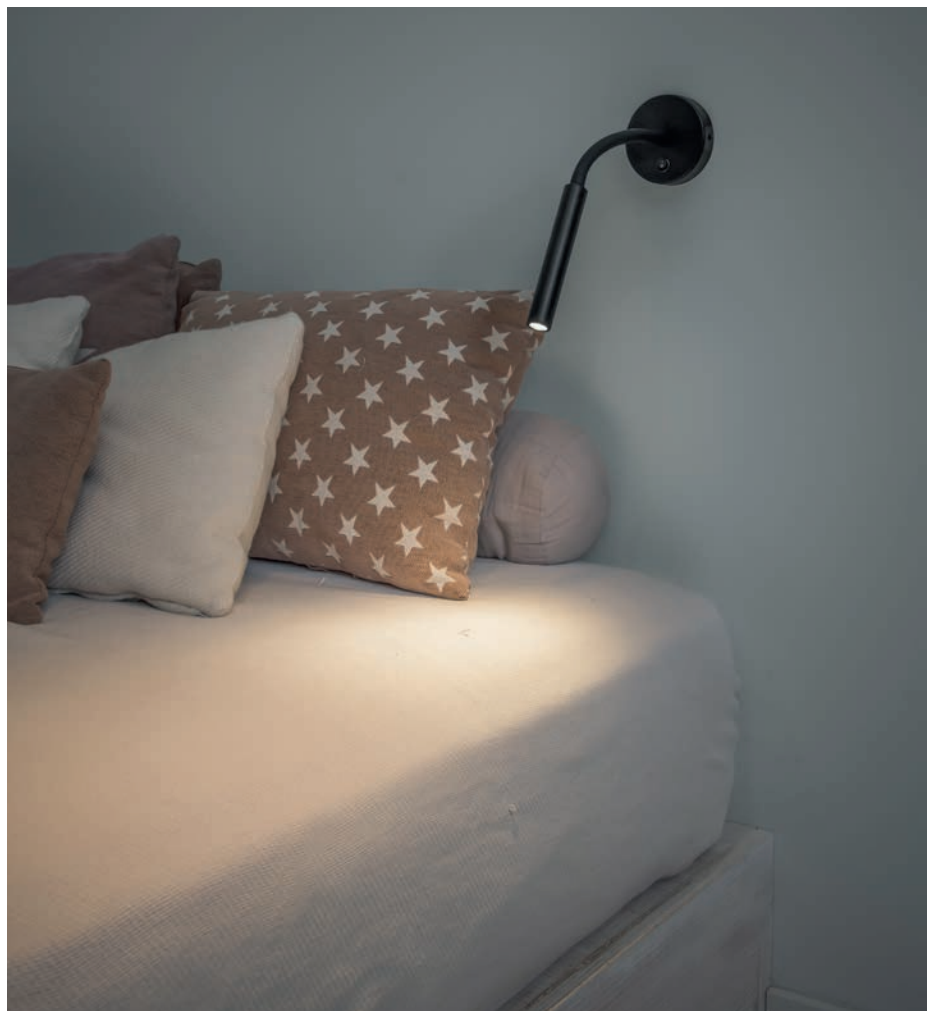

Body Aluminium+Silicone/Aluminio+Silicona

Switch

Switch

Kale NEW

62703 black/negro

LED HIGH POWER 3W 3000K 180lm CRI>80 Driver

Body Aluminium+Silicone/Aluminio+Silicona
Diff PMMA

Switch