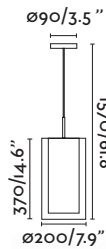

Body Metal
Shade (double) Textile/Téxtil

Floor&Table 88

Wall 186

Essential

29344 white/blanco

1xE27 MAX 15W LED [17464]

Body Metal
Shade Textile/Téxtil

Floor 90