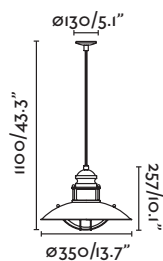

Winch

— Àlex & Manel Llusçà

66205 ● pale brown/marrón pardo

1 x E27 MAX 15W LED [17463]

Body Metal
Diff Glass/Cristal