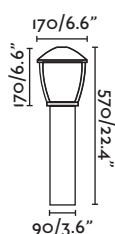

Wilma

74999 ● dark grey/gris oscuro

1x E27 MAX 15W LED ☒ [I7463]

Body Die Cast Aluminium/Aluminio Inyectado
Diff Polycarbonate/Polycarbonato