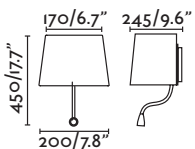

Floor&Table 81

Suspension 110