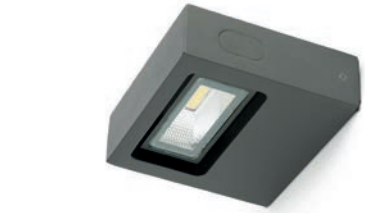

Taima

71388 ● dark grey/gris oscuro

LED SMD 6W 3000K 310lm CRI>80 Driver ✓

Body Aluminium/Aluminio
Diff Transparent Glass/Cristal Transparente

IP54 ⚡ 220- 50/
240V 60Hz 🇪🇺 340°

OUTDOOR WALL FIXTURES