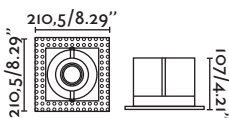

Body Steel/Acero

↳ 170x175/6.7x6.8"

Without Frame

Gingko QR III

03040102 ● black/negro

1xG53 100W ⊗
Transformer ⊗ [98111105] [LED 98111050]

Body Steel/Acero

↳ 164x164/6.4x6.4"