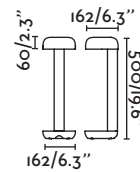

Grow

— Estudi Ribaudi

71206 ● dark grey/gris oscuro

LED SMD 9W 3000K 720lm CRI>80 Driver ✓

Body Die Cast Aluminium/Aluminio Inyectado
Diff Polycarbonate/Polycarbonato

IP65 ⚡ 100- 50/
240V 60Hz 🇩🇪