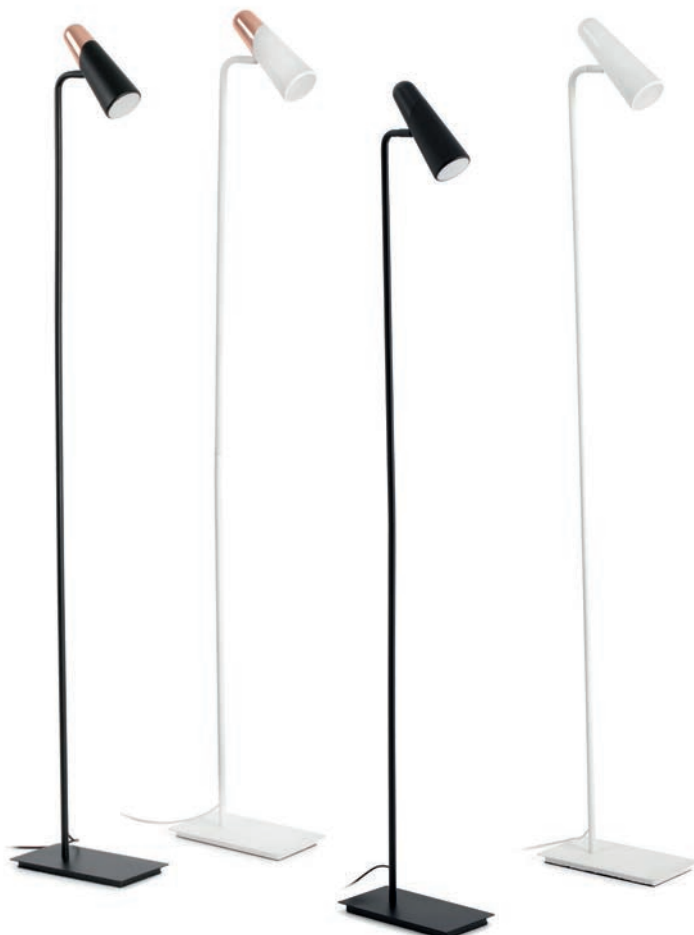

Body Metal
Diff ABS

-  Ceiling 238
-  Spot 238
-  Track 246
-  Wall 238

Made in Spain

Hook NEW

28365 ● brown/marrón

28369 ● black/negro

1 x E27 MAX 5W LED ✓ [17056]

Body ● Recycled ABS/ABS Reciclado