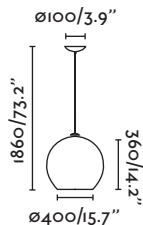

Mali

66873 ○ white/blanco

1x E27 MAX 15W LED [17464]

Body Metal
Diff PVC