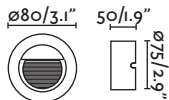

Mini Racing

70403 ● dark grey/gris oscuro

LED SMD 1,2W 4000K 30lm CRI>80 Driver ✓

Body Die Cast Aluminium/Aluminio Inyectado
Diff Transparent PVC/PVC Transparente

IP44 IK08 220- 50/ 240V 60Hz 45°

76/2,9"