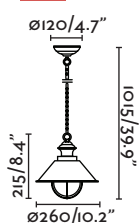

Náutica

71139 ● rust brown/marrón óxido

1xE27 MAX 15W LED ☒ [I7437]

Body Metal

Diff Bubble Glass/Cristal Burbuja