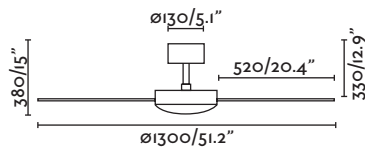

Reversible blades
Palas reversibles

Remote control
Mando a distancia

Summer/winter function
Función verano/invierno

4Blades palas

Suitable for inclining roof
Apto para techo inclinado

More downrod
page 580
Más tijas página 580