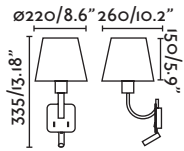

Moma

68506 chrome+white/cromo+blanco

68507 chrome+black/cromo+negro

1x E27 MAX 15W LED [17462]

LED HIGH POWER 1W 6000K 80lm
Driver

Body Metal
Shade Textile/Téxtil