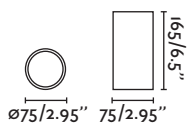

Rel

64198 ● white/blanco

64199 ● black/negro

LED COB 15W 2700K 1340lm CRI>80
Driver ✓

Body Aluminium/Aluminio
Diff PMMA