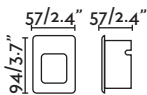

Uve

70397 ● dark grey/gris oscuro

LED SMD 2W 3000K 70lm CRI>80 Driver ✓

Body Aluminium/Aluminio
Diff Polycarbonate/Polycarbonato

IP44 IK08 □ 220- 50/ 240V 60Hz ☑ ☑ 120°

↳ 78/3,1"

OUTDOOR RECESSED