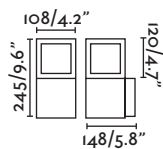

Onze

70760 ● dark grey/gris oscuro

1x E27 MAX 15W LED ⊗ [I7437]

Body Die Cast Aluminium/Aluminio Inyectado
Diff Opal Polycarbonate/Polycarbonato Opal

Beacon 311

Tarraco

73260 ● grey/gris

1x E27 MAX 15W LED ⊗ [I7463]