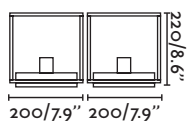

Nala NEW

70772 ● dark grey/gris oscuro

1x E27 MAX 15W LED ☒ [I7426]

Body Die Cast Aluminium/Aluminio Inyectado
Diff Transparent Glass/Cristal Transparente

Surat

72310 ● dark grey/gris oscuro

1x E27 MAX 15W LED ☒ [I7463]

Body Die Cast Aluminium/Aluminio Inyectado
Diff Striped Glass/Cristal Rallado

Paris

73434 ● black/negro

1x E27 MAX 15W LED ☒ [I7463]

Body Die Cast Aluminium/Aluminio Inyectado
Diff Transparent Glass/Cristal Transparente

Wall 360