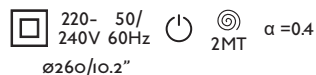

Sound absorbing lamp
 $\alpha = 0.4$

Mute **NEW**

20101 dark grey+grey/gris oscuro+gris

20102 dark grey+brown/gris oscuro+marrón

LED SMD 36W 3000K 2100lm CRI>80 Driver

Body Metal

Shade Recycled PET+Textile Fiber/

PET Reciclado+Fibra T xtil

Diff Opal Glass/Cristal Opal

Pendant & ceiling