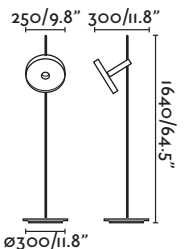

Adjustable