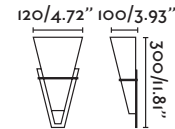

Cono

— Àlex & Manel Lluscà

66137 ● rust brown/marrón óxido

2xE14 MAX 8W LED ☒ [17461]

Body Metal
Diff Rustic Glass/Cristal Rústico

Suspension I26

Indoor & Outdoor

Plec