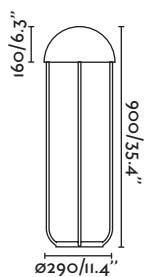

Jellyfish NEW

24522 ● black+gold/negro+oro

LED SMD 6W 3000K 500lm CRI>80 Driver ✓

Body Metal

220- 50/ 240V 60Hz 1.8MT