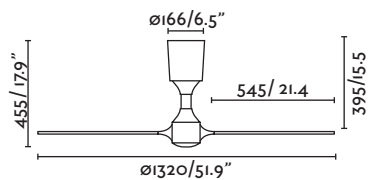

220- 50/

240V 60Hz

FAN LARGE WITHOUT LIGHT

FAN LARGE WITHOUT LIGHT

Nias 132cm/52in

33472  matt nickel / níquel mate  rustic pine / pino rústico

Body Steel/Acero

Blades Wood/Madera