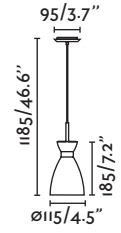

Retro

— Àlex & Manel Lluscà

- 20016 ● beige/beige
- 20017 ● olive green/verde oliva
- 20018 ● red/rojo
- 20046 ● copper/cobre
- 20050 ● black+copper/negro+cobre

1 x E14 MAX 8W LED [17461]

Body Metal