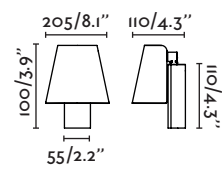

Le Petit NEW

62161 ○ white/blanco

62162 ● black/negro

LED SMD 4W 3000K 130lm CRI>80 Driver ✓

Body Metal

100- 50/ 350° ↗ 45°
240V 60Hz