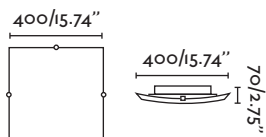

Liria

63158 matt nickel/níquel mate

2xE27 MAX 15W LED [I7056]

Body Metal
Diff Translucent Glass/Cristal Translúcido