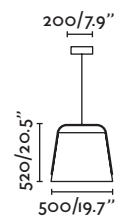

Stood NEW

29848 ● black+wood/negro+madera

1x E27 MAX 15W LED ⊗ [I7464]

Body Metal

Shade Cherry Tree Wood/Madera Cerezo

2MT