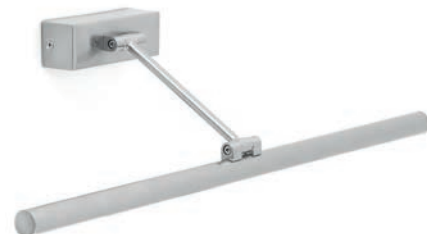

Magritte

61082 ● matt nickel/níquel mate

LED SMD 12W 3000K 750lm CRI>80 Driver ✓

Body Brushed steel/Acero cepillado

□ 100- 50/
240V 60Hz