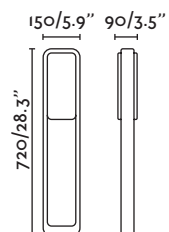

Sticker

— Estudi Ribaudi

75541 ● dark grey/gris oscuro

LED SMD 10W 3000K 623lm CRI>80 Driver ✓

Body Aluminium/Aluminio
Diff Opal PMMA/PMMA Opal

IP65 ⚡ 100- 50/
240V 60Hz