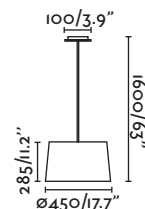

Volta

— Estudi Ribaudi

20027 ● nickel+white/níquel+blanco

20028 ● nickel+black/níquel+negro

1xE27 MAX 15W LED [I7461]

Body Metal/Metal

Shade Textile/Téxtil