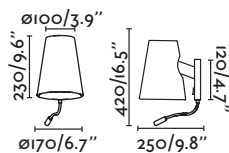

Hanoi
— Pepe Llaudet

DT00073 wood+grey/madera+gris

1xE27 MAX 15W LED [16224]

Body Metal+Wood/Metal+Madera
Shade Textile/Téxtil

INDOOR WALL

Floor&Table 76

Suspension 108

Lupe
— Jordi Busquets

29996 chrome+white/cromo+blanco

1xE27 MAX 15W LED [17056]

LED HIGH POWER 1W 3000K 100lm CRI>80
Driver

Body Metal
Shade Textile/Téxtil

Lupe
— Jordi Busquets

29995 chrome+white/cromo+blanco

1xE27 MAX 15W LED [17056]

Body Metal
Shade Textile/Téxtil

Switch

Switch