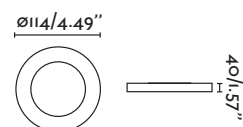

Argón

43401 ○ white/blanco

1xGU10 MAX 8W LED ⊗ [17316]
Socket GU10 ⊗ [43065]

Body Aluminium/Aluminio

⊕ ∅100/3.9"