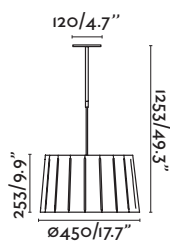

Mix
— Àlex & Manel Llusçà

- 29968 ● white+wood/blanco+madera
- 29969 ● black+wood/negro+madera

2x E27 MAX 15W LED ⊗ [17463]

Body Metal