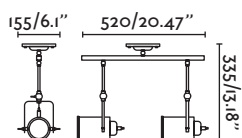

Galaxia

40791 ● matt nickel/níquel mate

1xGU10 MAX 8W LED [17316]

Body Metal