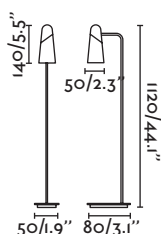

Body Metal
Diff ABS

-  Ceiling 238
-  Spot 238
-  Track 246
-  Wall 238

Made in Spain

Hook NEW

28365 ● brown/marrón

28369 ● black/negro

1 x E27 MAX 5W LED ✓ [17056]

Body ● Recycled ABS/ABS Reciclado