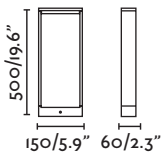

Alp

74451 ● dark grey/gris oscuro

LED SMD 8W 3000K 220lm CRI>80 Driver ✓

Body Die Cast Aluminium/Aluminio Inyectado
Diff Opal Polycarbonate/Policarbonato Opal

IP54 ⚡ 100- 50/ 240V 60Hz 180°

Alp

74452 ● dark grey/gris oscuro

LED SMD 8W 3000K 220lm CRI>80 Driver ✓

Body Die Cast Aluminium/Aluminio Inyectado
Diff Opal Polycarbonate/Policarbonato Opal

IP54 ⚡ 100- 50/ 240V 60Hz 180°

Das

75519 ● dark grey/gris oscuro

LED COB 8W 3000K 480lm CRI>80 Driver ✓

Body Die Cast Aluminium/Aluminio Inyectado
Diff Transparent Glass/Cristal Transparente

IP54 ⚡ 100- 50/ 240V 60Hz 180°

Wall 354

Wall 354

Das

75520 ● dark grey/gris oscuro

LED COB 8W 3000K 480lm CRI>80 Driver ✓

Body Die Cast Aluminium/Aluminio Inyectado
Diff Transparent Glass/Cristal Transparente

IP54 ⚡ 100- 50/ 240V 60Hz 180°