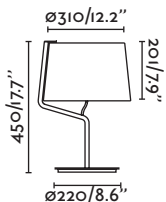

Residential project

Wall 167

Berni
— Nahrang

29332 ● white/blanco

29333 ● black/negro

1 x E27 MAX 15W LED [17463]

Body Metal

Shade Textile/Téxtil

Top Diff Polycarbonate/Polícarbonato

Berni
— Nahrang

29335 ● white/blanco

29336 ● black/negro

1 x E27 MAX 15W LED [17463]

Body Metal

Shade Textile/Téxtil