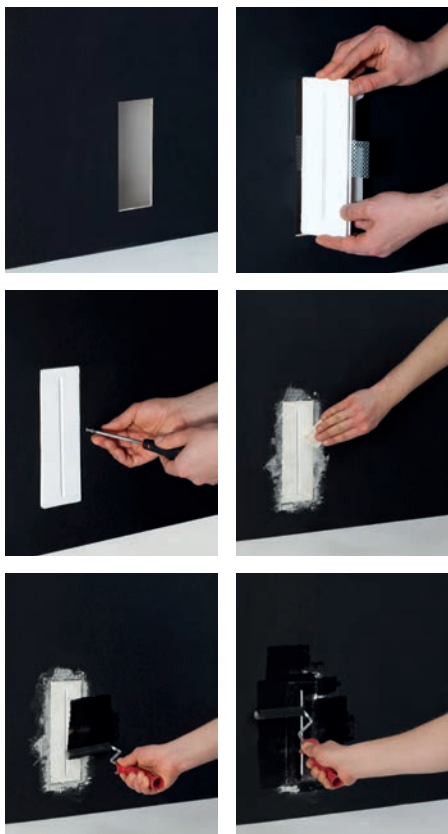

Plas

63283 ○ white/blanco

LED HIGH POWER 1 W 3000K II2lm CRI>80
Driver 350mA ⊗ [46060]

Body Plaster/Yeso

↳ 155x110/6,1x4,3"