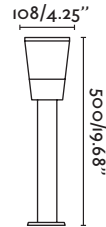

Roy

72351 ● dark grey/gris oscuro

1x E27 MAX 15W LED ⊗ [I7462]

Body Die Cast Aluminium/Aluminio Inyectado
Diff Opal Polycarbonate/Policarbonato Opal

Wall 355