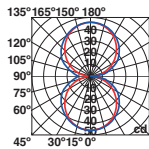

Zoe

72271 ● black/negro

LED SMD 5W 4000K 220lm CRI>80 Driver ✓

Body Aluminium/Aluminio
Diff Opal Polycarbonate/Polycarbonato Opal

IP44 ⚡ 220- 50/
240V 60Hz

Saga

75526 ● dark grey/gris oscuro

LED SMD 9W 4000K 392lm CRI>80 Driver ✓

Body Aluminium/Aluminio
Diff Opal Polycarbonate/Polycarbonato Opal

IP54 ⚡ 100- 50/
240V 60Hz

Sun

70823 ● dark grey/gris oscuro

LED SMD 5W 3000K 275lm CRI>80 Driver ✓

Body Aluminium/Aluminio
Diff Opal Polycarbonate/Polycarbonato Opal

IP54 ⚡ 100- 50/
240V 60Hz

Num

71197 ● dark grey/gris oscuro

LED SMD 7W 3000K 350lm CRI>80 Driver ✓

Body Aluminium/Aluminio
Diff Opal Polycarbonate/Polycarbonato Opal

IP54 ⚡ 100- 50/
240V 60Hz