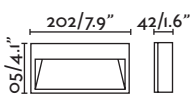

Path

70508 ● dark grey/gris oscuro

LED SMD 9W 3000K 390lm CRI>80 Driver ✓

Body Die Cast Aluminium/Aluminio Inyectado
Diff Polycarbonate/Polycarbonato

IP44 100- 50/
240V 60Hz

Grant

70655 ● dark grey/gris oscuro

LED SMD 9W 3000K 390lm CRI>80 Driver ✓

Body ABS
Diff Polycarbonate/Polycarbonato

IP65 100- 50/
240V 60Hz 120°

Grant

70656 ● dark grey/gris oscuro

LED SMD 1W 3000K 65lm CRI>80 Driver ✓

Body ABS
Diff Polycarbonate/Polycarbonato

IP65 100- 50/
240V 60Hz 120°