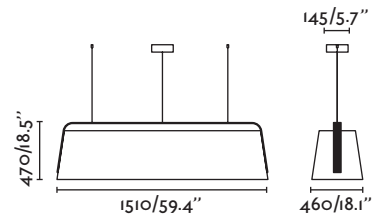

Body Metal

Shade Cherry Tree Wood/Madera Cerezo

2MT

145/5.7"

Stood NEW

29848 ● black+wood/negro+madera

1x E27 MAX 15W LED ⊗ [I7464]

Body Metal