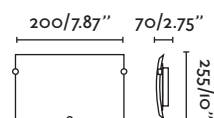

Liria

63156 ● matt nickel/níquel mate

1xE27 MAX 15W LED ⊗ [17463]

Body Metal
Diff Opal Glass/Cristal Opal

Sunny

63046 ● chrome/cromo

1xE14 MAX 8W LED ⊗ [17460]

Body Steel/Acero
Diff Glass/Cristal

Sunny

63047 ● chrome/cromo

1xE14 MAX 8W LED ⊗ [17460]

Body Steel/Acero
Diff Glass/Cristal

Ángulo

63069 ● matt nickel/níquel mate

2xE14 MAX 8W LED ⊗ [17461]

Body Steel/Acero
Diff Glass/Cristal

Diula

62986 ● matt nickel/níquel mate

2xE27 MAX 15W LED ⊗ [17463]

Body Steel/Acero
Diff Glass/Cristal

Diula

62987 ● matt nickel/níquel mate

1xE27 MAX 15W LED ⊗ [17463]

Body Steel/Acero
Diff Glass/Cristal