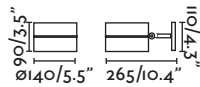

Kew NEW

70407 ● dark grey/gris oscuro

LED 6W 4000K 420lm CRI>80 Driver ✓

Body 316 Stainless Steel/Acero Inox 316
Diff Transparent PMMA/PMMA Transparente

IP68 12V 90°

OUTDOOR PROJECTORS & SPIKES