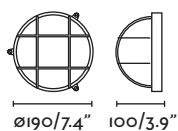

Made in Europe

Timon

70996 ● brass/latón

1x E27 MAX 15W LED ⊗ [I7463]

Body Brass/Latón
Diff Striped Glass/Cristal Rallado