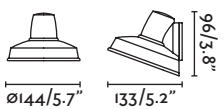

Bronx **NEW**

71194 ● brown/marrón

71195 ● white/blanco

71196 ● dark grey/gris oscuro

1xGU10 MAX 8W LED ⊗ [I7324]

Body Aluminium/Aluminio
Diff Glass/Cristal

IP44