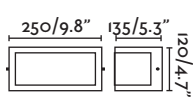

Mol

70720 ● dark grey/gris oscuro

1xE27 MAX 15W LED ⊗ [I7463]

Body Die Cast Aluminium/Acero Inoxidable
Diff Opal Polycarbonate/Policarbonato Opal

Natron

70887 ● dark grey/gris oscuro

1xE27 MAX 15W LED ⊗ [I7437]

Body Die Cast Aluminium/Acero Inoxidable
Diff Transparent Glass/Cristal Transparente

Tejo

70573 ● dark grey/gris oscuro

1xE27 MAX 15W LED ⊗ [I7463]

Body Die Cast Aluminium/Acero Inoxidable
Diff Transparent Glass/Cristal Transparente

Ion

71385 ● matt nickel/níquel mate

2xGX53 9W ⊗ [I7340]

Body Die Cast Aluminium/Acero Inoxidable
Diff Transparent Glass/Cristal Transparente

Negus

70696 ● grey/gris

1xE27 MAX 15W LED ⊗ [I7463]

Body Die Cast Aluminium/Acero Inoxidable
Diff Opal Polycarbonate/Policarbonato Opal

Bonn

70697 ● dark grey/gris oscuro

1xE27 MAX 15W LED ⊗ [I7463]

Body Die Cast Aluminium/Acero Inoxidable
Diff PVC