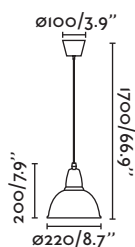

Siria

64104 ● matt nickel/níquel mate

1x E27 MAX 15W LED [17464]

Body Aluminium/Aluminio
Diff Glass/Cristal