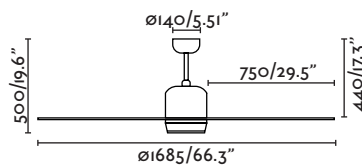

Accessory rod

Tija accesorio

1220mm/4.8in

34005 dark brown
marrón oscuro

900mm/3.5in

34004 dark brown
marrón oscuro

600mm/2.3in

34003 dark brown
marrón oscuro