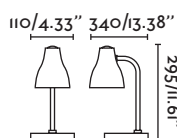

Leo

52049 ● black/negro

1 x E27 MAX 15W LED [17463]

Body Aluminium/Aluminio
Diff Polycarbonate/ Policarbonato