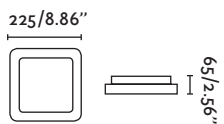

Iris

63393 ● grey/gris

LED SMD 15W 3000K 1200lm CRI>80 Driver ✓

Body Polypropylene/Polipropileno
Diff Opal PMMA/PMMA Opal

□ 100- 50/
240V 60Hz