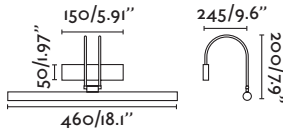

Henlein

61064 ● matt nickel/níquel mate

LED SMD 3W 4100K 192lm CRI>80 Driver ✓

Body Metal

Klimt

61048 ● matt nickel/níquel mate

61049 ● old gold/oro envejecido

LED SMD 6W 3000K 429lm CRI>80 Driver ✓

Body Aluminium/Aluminio

Lumiere

61066 ● matt nickel/níquel mate

2xG9 MAX 6W LED ⊗ [17443]

Body Metal

Monet

61068 ● matt nickel/níquel mate

LED SMD 6W 3000K 360lm CRI>80 Driver ✓

Body Metal