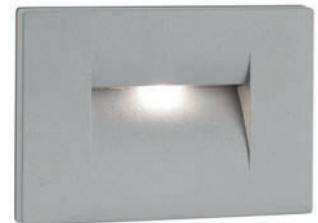

Sedna-3

70148 ● dark grey/gris oscuro

LED SMD 3W 3000K 122lm CRI>80 Driver ✓

Body Aluminium/Aluminio
Diff Glass/Cristal

IP65 IK08 ⚡ 100-50/240V 50Hz 70°

↳ 128x112/5x4,4"

Horus

70154 ● grey/gris