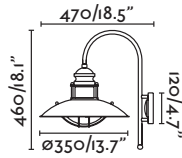

Winch

— Àlex&Manel Lluscà

66200 ● pale brown/marrón pardo

1xE27 MAX 15W LED ☒ [17463]

Body Metal
Diff Glass/Cristal

Winch

— Àlex&Manel Lluscà

66201 ● pale brown/marrón pardo

1xE27 MAX 15W LED ☒ [17463]

Body Metal
Diff Glass/Cristal

Cono

— Àlex & Manel Lluscà

66137 ● rust brown/marrón óxido

2xE14 MAX 8W LED ☒ [17461]

Body Metal
Diff Rustic Glass/Cristal Rústico

Indoor & Outdoor

Plec

— Àlex&Manel Lluscà

66208 ● old brown/marrón envejecido

66209 ● off white/blanco roto

LED SMD 15W 3000K 1200lm CRI>80

Driver ✓

Body Steel/Acero
Diff PVC

IP44 □ 220- 50/
240V 60Hz