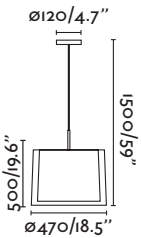

Saba

68548 matt nickel/níquel mate

1xE27 MAX 15W LED [17464]

Body Metal
Shade (double) Textile/Téxtil