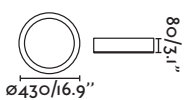

Cocotte

— Jordi Llopis

64180 ○ matt white/blanco mate

1xT5 MAX 40W ✕ [9724040] Ballast ✓

Body Metal
Diff Opal PMMA/PMMA Opal