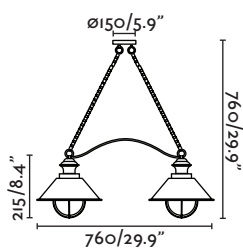

Náutica

71114 ● rust brown/marrón óxido

3xE27 MAX 15W LED ☒ [I7437]

Body Metal

Diff Bubble Glass/Cristal Burbuja