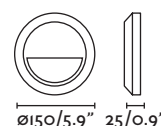

Path

70508 ● dark grey/gris oscuro

LED SMD 9W 3000K 390lm CRI>80 Driver ✓

Body Die Cast Aluminium/Aluminio Inyectado
Diff Polycarbonate/Polycarbonato

IP44 100- 50/
240V 60Hz

Grant

70655 ● dark grey/gris oscuro

LED SMD 9W 3000K 390lm CRI>80 Driver ✓

Body ABS
Diff Polycarbonate/Polycarbonato

IP65 100- 50/
240V 60Hz 120°

Grant

70656 ● dark grey/gris oscuro

LED SMD 1W 3000K 65lm CRI>80 Driver ✓

Body ABS
Diff Polycarbonate/Polycarbonato

IP65 100- 50/
240V 60Hz 120°