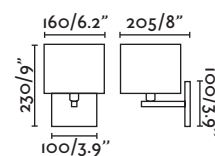

Floor&Table 89

Thana

68532 nickel+white/níquel+blanco

1x E14 MAX 8W LED [17461]

Body Metal
Shade Textile/Téxtil

Floor&Table 89

Suspension 137

Essential