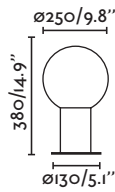

Body Die Cast Aluminium/Aluminio Inyectado
Diff Opal PMMA/PMMA Opal

Moon

— Faro Team

74433+74438 ● dark grey/gris oscuro

1x E27 MAX 15W LED ☒ [I7437]

Body Die Cast Aluminium/Aluminio Inyectado
Diff Opal PMMA/PMMA Opal