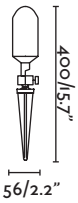

OUTDOOR PROJECTORS & SPIKES