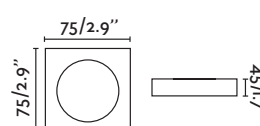

Nord

63290 ○ white/blanco

LED SMD I8W 3000K 1100lm CRI>80
Driver DC 350mA ⊗ [98310125]

Body Plaster/Yeso
Diff Opal PMMA/PMMA Opal

⌀ 305/12"