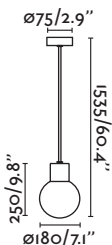

Moon

— Faro Team

74427+74437 ● dark grey/gris oscuro

1x E27 MAX 15W LED [17437]

Body Die Cast Aluminium/Aluminio Inyectado
Diff Opal PMMA/ PMMA Opal

IP44