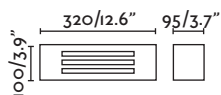

Dorval

72261 ● matt nickel/níquel mate

1xE27 MAX 15W LED ⊗ [I7463]

Body Stainless Steel/Acero Inoxidable
Diff Opal Polycarbonate/Policarbonato Opal

Fedon

70714 ● matt nickel/níquel mate

1xE27 MAX 15W LED ⊗ [I7463]

Body Stainless Steel/Acero Inoxidable
Diff Opal PVC/PVC Opal