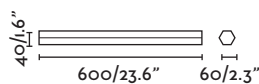

IP44  100- 50/
240V 60Hz

Edge NEW

63502 ● chrome/cromo

LED SMD 18W 4000K 1300lm CRI>80
Driver ✓

Body Aluminium/Aluminio
Diff Opal PMMA/PMMA Opal

IP44  100- 50/
240V 60Hz

Unit

62086 ○ white/blanco