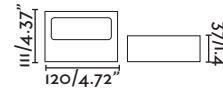

Taima

71388 ● dark grey/gris oscuro

LED SMD 6W 3000K 310lm CRI>80 Driver ✓

Body Aluminium/Aluminio
Diff Transparent Glass/Cristal Transparente

IP54 ⚡ 220- 50/
240V 60Hz 🇪🇺 340°

OUTDOOR WALL FIXTURES