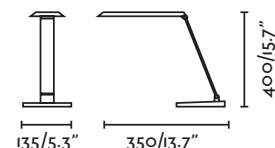

USB charger