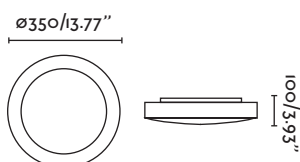

Logos

62966 ○ white/blanco

62981 ● aluminium/aluminio

2x E27 MAX 15W LED ⊗ [I7056]

Body Aluminium/Aluminio
Diff Opal PMMA/PMMA Opal

Yuca

63012 ● matt nickel/níquel mate

2x E27 MAX 15W LED ⊗ [I7056]