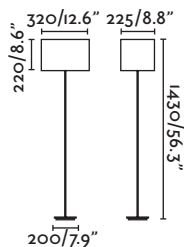

Thana

68530 nickel+white/níquel+blanco

1xE27 MAX 15W LED [I7463]

Body Metal

Shade Textile/Téxtil