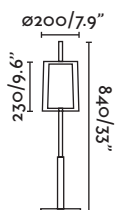

Body Metal

Shade Textile/Téxtil

Bottom Diff Opal PVC/PVC Opal

**Saba**

68546 matt nickel/níquel mate

1x E27 MAX 15W LED [17463]

Body Metal

Shade (double) Textile/Téxtil