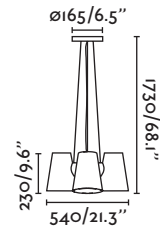

Made in Spain

Tango

— Estudi Ribaudí

DT00062G grey/gris

DT00062N grey+black/gris+negro

1x E27 MAX 15W LED [I7461]

Body Metal/Metal

Shade Textile/Téxtil