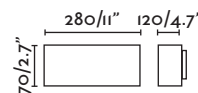

Tinia

71353 ● dark grey/gris oscuro

1x E27 MAX 15W LED ⊗ [I7066]

Body Aluminium/Aluminio
Diff Polycarbonate/Policarbonato