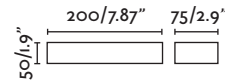

Fred

70663 ● dark grey/gris oscuro

70664 ○ white/blanco

LED SMD 7W 3000K 400lm Driver ✓

Body Polycarbonate/Policarbonato
Diff Opal Polycarbonate/Policarbonato Opal

IP65 ⚡ 100- 50/
240V 60Hz