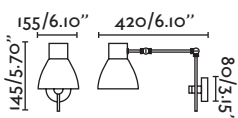

Marina

60005 ● black/negro

1x E27 MAX 15W LED ☒ [I7428]

Body Metal
Diff Transparent Glass/Cristal Transparente

Suspension I38

With Plug

Celia

40070 ● black/negro

1x E14 MAX 8W LED ☒ [I7461]

Body Metal+Steel/Metal+Acero

Marlin

65133 ● gold+black/ oro+negro

1x E27 MAX 15W LED ☒ [I7428]

Body Metal

Suspension I38

Nudos

68138 ● dark brown/marrón oscuro

1x E27 MAX 15W LED ☒ [I7464]

Body Metal+Wood/Metal+Madera
Diff Bubble Glass/Cristal Burbuja

Suspension I38