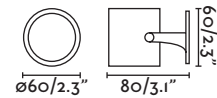

Kew NEW

70407 ● dark grey/gris oscuro

LED 6W 4000K 420lm CRI>80 Driver ✓

Body 316 Stainless Steel/Acero Inox 316
Diff Transparent PMMA/PMMA Transparente

IP68 12V 90°

OUTDOOR PROJECTORS & SPIKES