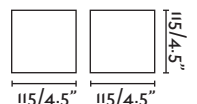

Body Concrete/Cemento

Tera NEW

63184 ○ white/blanco

LED SMD 6W 2700K CRI>80 Driver ✓

Body Plaster/Yeso

Nash NEW

62819 ○ white/blanco

LED SMD 8W 3000K 450lm CRI>80 Driver ✓