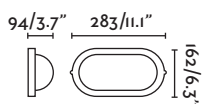

Terra

71550 ○ white/blanco

71551 ● black/negro

1 x E27 MAX 15W LED ⊗ [I7463]

Body Die Cast Aluminium/Aluminio Inyectado
Diff Opal Glass/Cristal Opal