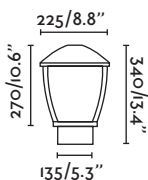

Suspended 285

Wall 363