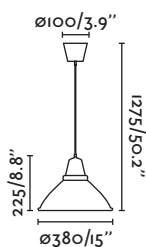

Transfer

64131 ● matt nickel/níquel mate

3x E27 MAX 15W LED [17463]

Body Aluminium/Aluminio