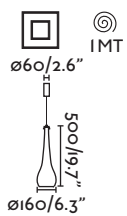

Pyrex Blown Glass