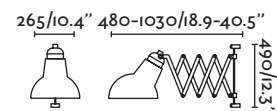

Enamel/Esmalte

Hudson NEW

62810 ● black/negro

1xE27 MAX 15W LED [I7463]

Body Metal+Wood/Metal+Madera
Diff Bubble Glass/Cristal Burbuja

IP44 □

Enamel/Esmalte

Loa NEW

62809 ● black/negro

1xE27 MAX 15W LED [I7463]

Body Metal

Petra

40062 ● chrome/cromo

1xE14 MAX 8W LED [I7461]

Body Metal

Enamel/Esmalte

Ras NEW

62807 ● black/negro

1xE27 MAX 15W LED [I7463]

Body Metal