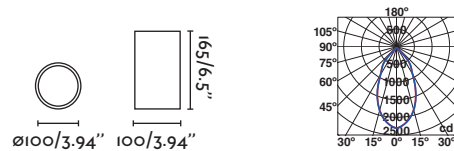

Rel

64200 ● white/blanco

64201 ● black/negro

LED COB 25W 2700K 2230lm CRI>80
Driver ✓

Body Aluminium/Aluminio
Diff PMMA