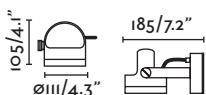

Alfa

— Àlex & Manel Llusçà

70025 ● dark grey/gris oscuro

LED COB 15W 3000K 1100lm CRI>80
Driver ✓

Body Die Cast Aluminium/Aluminio Inyectado
Diff Transparent Glass/Cristal Transparente

IP65 100- 50/
240V 60Hz 60°
180°