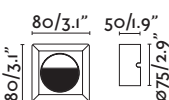

Mini Racing

70403 ● dark grey/gris oscuro

LED SMD 1,2W 4000K 30lm CRI>80 Driver ✓

Body Die Cast Aluminium/Aluminio Inyectado
Diff Transparent PVC/PVC Transparente

IP44 IK08 220- 50/ 240V 60Hz 45°

76/2,9"