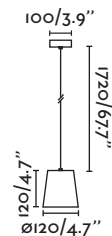

Mia

64175 ○ white/blanco

LED SMD LED 8W 3000K 600lm CRI>80
Driver ✓

Body Metal
Body Opal Glass/Cristal Opal