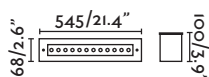

Grava

70447 ● matt nickel/níquel mate

LED 22W 3000K 900lm CRI>80
Transformer ☒ [98324076]

Body 316 Stainless Steel/Acero Inox 316
Diff Glass/Cristal

IP67 IK07 24 Vdc 1000Kg. 2204Lb.

30°

528x70x80/20,8x2,7x3,1"