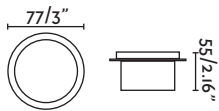

Galo NEW

70265 ○ white/blanco

LED CREE 3W 3000K 200lm CRI>80 Driver ✓

Body Aluminium/Aluminio
Diff Tempered Glass/Cristal Templado

IP54 IK08 ⚡ 100- 50/ 240V 60Hz

73x73/2.8x2.8"