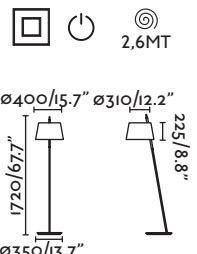

DRESS^{BARCELONA}Light

Made in Spain

Tango
— Estudi Ribaudi

- DT00065G ● grey/gris
- DT00065N ● grey+black/gris+negro

1x E27 MAX 15W LED [17463]

Body Metal
Shade Textile/Téxtil
Top Diff Metal

Made in Spain

Tango
— Estudi Ribaudi

- DT00066G ● grey/gris
- DT00066N ● grey+black/gris+negro

1x E27 MAX 15W LED [17464]

Body Metal
Shade Textile/Téxtil
Top Diff Metal