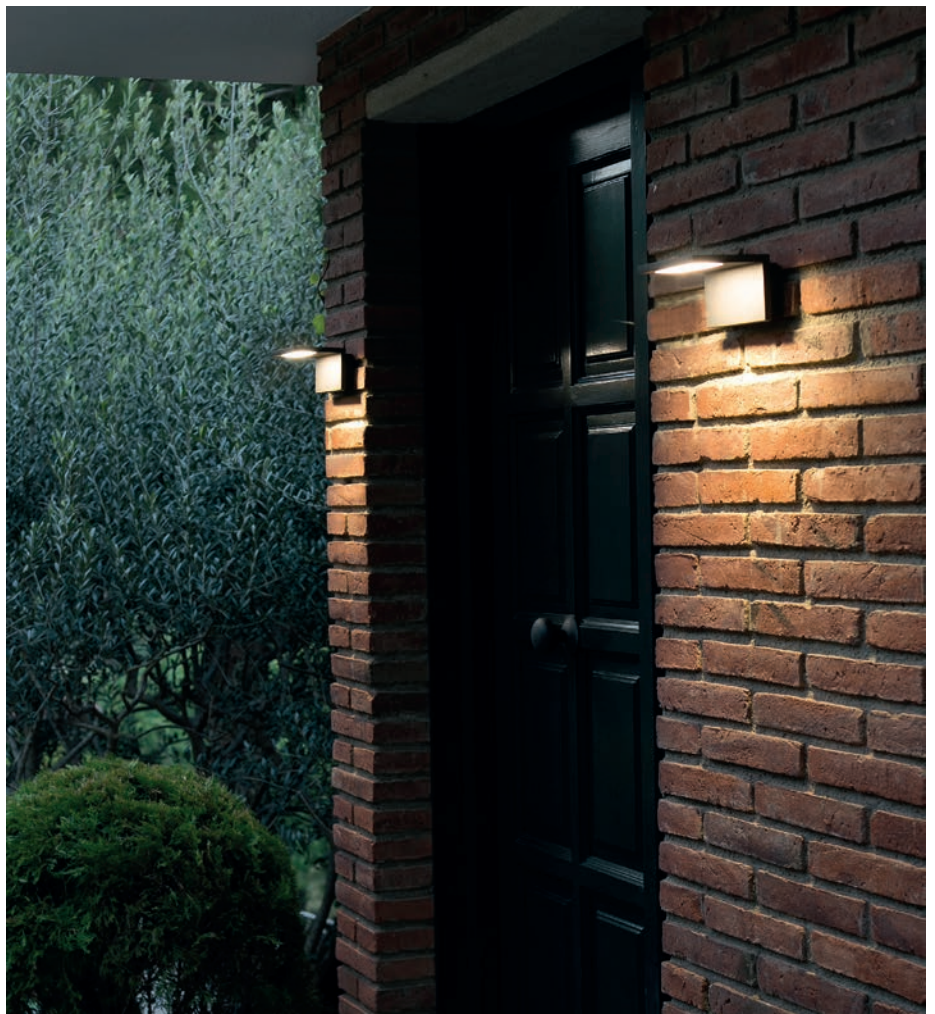

Kami

72283 ● matt nickel/níquel mate

LED HIGH POWER 6W 3000K 140lm CRI>80 Driver ✓

Body 316 Stainless Steel/Acero Inoxidable
Diff Polycarbonate/Polycarbonato

IP44 100- 50/
240V 60Hz **120°**

Aday

70644 ○ white/blanco

70645 ● dark grey/gris oscuro

LED SMD 6W 3000K 450lm CRI>80 Driver ✓

Body Die Cast Aluminium/Aluminio Inyectado
Diff Opal Polycarbonate/Polycarbonato Opal

IP54 **IK08** 220- 50/
240V 60Hz

Aday

70646 ○ white/blanco

70647 ● dark grey/gris oscuro

LED SMD 12W 3000K 950lm CRI>80 Driver ✓

Body Die Cast Aluminium/Aluminio Inyectado
Diff Opal Polycarbonate/Polycarbonato Opal

IP54 **IK08** 220- 50/
240V 60Hz

Ele

74419 ● dark grey/gris oscuro

LED SMD 6W 3000K 450lm CRI>80 Driver ✓

Body Aluminium/Aluminio
Diff Polycarbonate/Polycarbonato

IP54 220- 50/
240V 60Hz **95°**