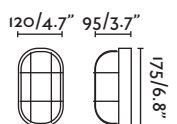

Cripta

71002 ○ white/blanco

71003 ● black/negro

71004 ● grey/gris

1x E27 MAX 15W LED [I7463]

Body PVC

Diff Striped Glass/Cristal Rallado

IP44

110/4.3" 120/4.7"

190/7.4"

Óvalo

71000 ○ white/blanco

71001 ● black/negro

1x E27 MAX 15W LED [I7463]

Body PVC

Diff Striped Glass/Cristal Rallado

IP44

120/4.7" 95/3.7"

175/6.8"