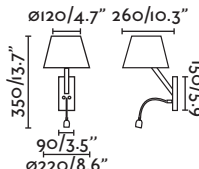

Floor 90

Suspension 137

Moma

68506 chrome+white/cromo+blanco

68507 chrome+black/cromo+negro

1x E27 MAX 15W LED [17462]

LED HIGH POWER 1W 6000K 80lm
Driver

Body Metal
Shade Textile/Téxtil