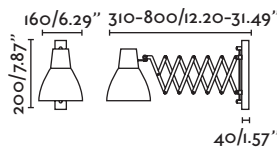

62809 ● black/negro

1xE27 MAX 15W LED [I7463]

Body Metal

Petra

40062 ● chrome/cromo

1xE14 MAX 8W LED [I7461]

Body Metal

Enamel/Esmalte