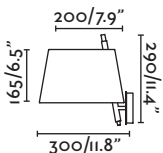

Tango

— Estudi Ribaudí

Made in Spain

- DT00063G ● grey/gris
- DT00063N ● grey+black/gris+negro

1 x E14 MAX 8W LED [17055]

Body Metal
Shade Textile/Téxtil