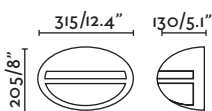

Derby

72002 ○ white/blanco

1 x E27 MAX 15W LED ⊗ [I7463]

Body Die Cast Aluminium/Aluminio Inyectado
Diff Translucent Glass/Cristal Translúcido

Terra

71550 ○ white/blanco

71551 ● black/negro

1 x E27 MAX 15W LED ⊗ [I7463]

Body Die Cast Aluminium/Aluminio Inyectado
Diff Opal Glass/Cristal Opal

Derby

72000 ○ white/blanco

72001 ● black/negro

1 x E27 MAX 15W LED ⊗ [I7463]

Body Die Cast Aluminium/Aluminio Inyectado
Diff Translucent Glass/Cristal Translúcido

Terra

71554 ● black/negro

1 x E27 MAX 15W LED ⊗ [I7463]

Body Die Cast Aluminium/Aluminio Inyectado
Diff Opal Glass/Cristal Opal