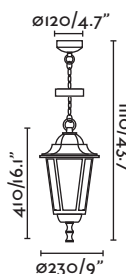

Paris

73431 ● black/negro

1x E27 MAX 15W LED [17437]

Body Die Cast Aluminium/Aluminio Inyectado
Diff Transparent Glass/Cristal Transparente

IP33 1MT