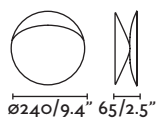

Ovo
— Estudi Ribaudí

62108 ● white/blanco

1xR7s 118mm MAX 12W LED ☒ [17490]

Body Metal