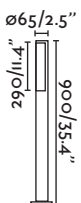

Beret

75523 ● dark grey/gris oscuro

LED SMD 8W 4000K 350lm CRI>80 Driver ✓

Body Aluminium/Aluminio
Diff Opal PMMA/PMMA Opal

IP54 ⚡ 220- 50/
240V 60Hz ⚡

Pole 315