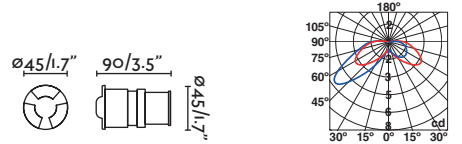

Kane

70662 ● matt nickel/níquel mate

LED 3W 3000K I20Lm CRI>80
Driver ☒ [98324015]

Body 316 Stainless Steel/Acero Inox 316
Diff Glass/Cristal

IP67 IK08 III 24 Vdc 1000Kg. 2204Lb.

120°

⌀ 40/1.57"