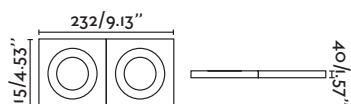

Argón

43403 ○ white/blanco

2xGU10 MAX 8W LED ⊗ [17316]
Socket GU10 ⊗ [43065]

Body Aluminium/Aluminio

⊕ 220x102/8.6x4"