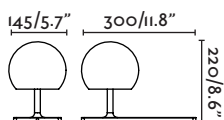

USB charger