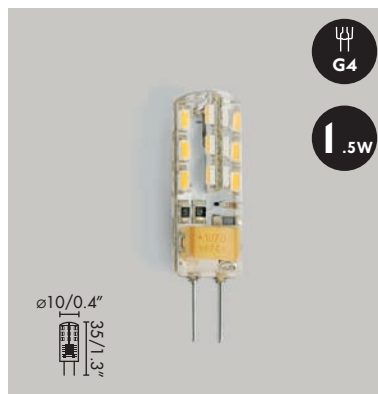

G4 LED	
Ref.	17442
K	3000
Lm	110
CRI	≥80
I.E.E	A
V	12 AC
Hrs.	20.000
X°	360°