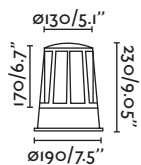

Nala NEW

70772 ● dark grey/gris oscuro

1x E27 MAX 15W LED ☒ [I7426]

Body Die Cast Aluminium/Aluminio Inyectado
Diff Transparent Glass/Cristal Transparente

Surat

72310 ● dark grey/gris oscuro

1x E27 MAX 15W LED ☒ [I7463]

Body Die Cast Aluminium/Aluminio Inyectado
Diff Striped Glass/Cristal Rallado

Paris

73434 ● black/negro

1x E27 MAX 15W LED ☒ [I7463]

Body Die Cast Aluminium/Aluminio Inyectado
Diff Transparent Glass/Cristal Transparente