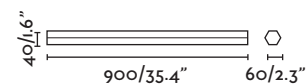

IP44  100- 50/
240V 60Hz

Edge NEW

63502 ● chrome/cromo

LED SMD 18W 4000K 1300lm CRI>80
Driver ✓

Body Aluminium/Aluminio
Diff Opal PMMA/PMMA Opal

IP44  100- 50/
240V 60Hz

Unit

62086 ○ white/blanco