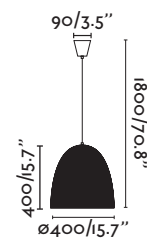

Liana

68569 ● wood brown

1x E27 MAX 15W LED [17464]

Body Rattan

1.2MT