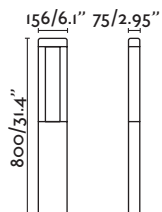

Nanda

71217 ● dark grey/gris oscuro

LED SMD 12.5W 3000K 500lm CRI>80 Driver ✓

Body Die Cast Aluminium/Aluminio Inyectado
Diff Polycarbonate/Policarbonato

IP54 ⚡ 100- 50/240V 60Hz