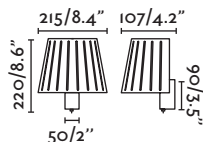

- 29964 ○ white/blanco
- 29965 ● black/negro

1 x E27 MAX 15W LED [17056]
Body Metal