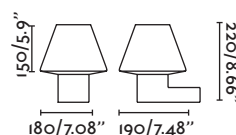

Suspension 284

Mistu

— Faro Team

74432+74428 ● dark grey/gris oscuro

1 x E27 MAX 15W LED [17437]

Body Die Cast Aluminium/Aluminio Inyectado
Diff Opal PMMA/PMMA Opal

IP44

Ceres