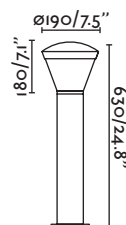

IP65 ⚡ 100- 50/
240V 60Hz

Pole 315

Wall 331

Tram
— Estudi Ribaudi

75530 ● dark grey/gris oscuro

1x E27 MAX 15W LED ☒ [I7463]

Body Aluminium/Aluminio
Diff Opal Polycarbonate/Polycarbonato Opal

Tram
— Estudi Ribaudi