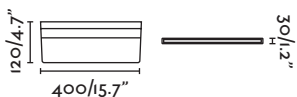

Line NEW

65139 ● aluminium/aluminio

LED SMD 10W 3000K 1300lm CRI90
Driver ✓

Body Aluminium/Aluminio
Diff Opal Polycarbonate/Policarbonato Opal

IP54 220- 50/
240V 60Hz

Nilo NEW

63318 ● chrome/cromo

LED SMD 12W 3000K 950 lm CRI>80
Driver ✓

Body Aluminium/Aluminio
Diff PMMA

IP44 100- 50/
240V 60Hz

Nilo NEW

63319 ● chrome/cromo

LED SMD 18W 3000K 1400lm CRI>80
Driver ✓

Body Aluminium/Aluminio
Diff PMMA

IP44 100- 50/
240V 60Hz