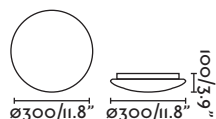

Ronda

63309 ○ white/blanco

LED SMD 15W 4000K 850lm CRI>80
Driver ✓

Body Aluminium/Aluminio
Diff Opal PMMA/PMMA Opal

⊕ 100- 50/
240V 60Hz