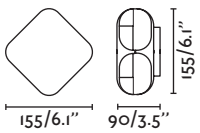

Bu-oh!

— Estudi Ribaudi

71212 ● dark grey/gris oscuro

71215 ○ white/blanco

LED SMD I2W 3000K 310lm CRI>80 Driver ✓

Body Die Cast Aluminium/Aluminio Inyectado
Diff Opal Polycarbonate/Policarbonatoo Opal

IP65 ⚡ 100- 50/
240V 60Hz

Beacon&Post 291

Pole 314

OUTDOOR WALL FIXTURES