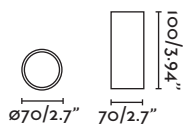

Nan

64190 ● white/blanco

1xGU10 MAX 8W LED ⊗ [I7324]

Body Aluminium/Aluminio

Rel

64198 ● white/blanco

64199 ● black/negro

LED COB 15W 2700K 1340lm CRI>80
Driver ✓

Body Aluminium/Aluminio
Diff PMMA

Rel

64200 ● white/blanco

64201 ● black/negro

LED COB 25W 2700K 2230lm CRI>80
Driver ✓

Body Aluminium/Aluminio
Diff PMMA

Haru NEW

64206 ○ white/blanco

LED SMD 6W 3000K 350lm CRI>80 Driver ✓

Body Aluminium/Aluminio
Diff Opal Polycarbonate/Policarbonato Opal