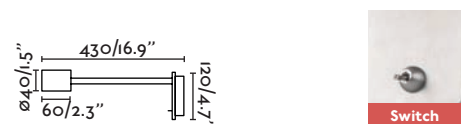

□ 100- 50/ 240V 60Hz 36° ⏻

Loke

40994 chrome/cromo

41019 white/blanco

41020 black/negro

LED HIGH POWER 3W 3000K 150lm CRI>80 Driver

Body Aluminium+Silicone/Aluminio+Silicona

Recessed