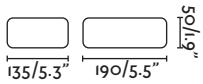

Kami

72283 ● matt nickel/níquel mate

LED HIGH POWER 6W 3000K 140lm CRI>80 Driver ✓

Body 316 Stainless Steel/Acero Inoxidable
Diff Polycarbonate/Polycarbonato

IP44 100- 50/
240V 60Hz **120°**

Aday

70644 ○ white/blanco

70645 ● dark grey/gris oscuro

LED SMD 6W 3000K 450lm CRI>80 Driver ✓

Body Die Cast Aluminium/Aluminio Inyectado
Diff Opal Polycarbonate/Polycarbonato Opal

IP54 **IK08** 220- 50/
240V 60Hz