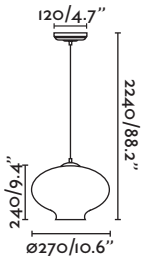

Alma

64127 ● black/negro

1xE27 MAX 15W LED ☒ [I7428]

Body Metal
Diff Glass/Cristal