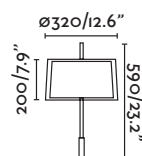

Saba

68545 matt nickel/níquel mate

1x E27 MAX 15W LED [17464]

Body Metal

Shade (double) Textile/Téxtil