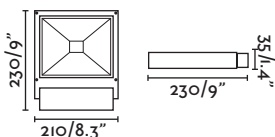

Karl NEW

70261 ● dark grey/gris oscuro

LED SMD 12W 3000K 1100lm CRI>80
Driver ✓

Body Aluminium/Aluminio
Diff Tempered Glass/Cristal Templado

IP65 ⚡ 220- 50/
240V 60Hz 🇩🇪 25°

Flux

70649 ● dark grey/gris oscuro

LED SMD 10W 3000K 450lm CRI>80 Driver ✓

Body Aluminium/Aluminio
Diff Opal Polycarbonat/Polycarbonato Opal

IP54 IK08 ⚡ 220- 50/
240V 60Hz 90° ↻ 160°/180° 2MT