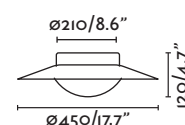

Side ø450

— Alex & Manel Llusçà

- 62144 ○ white/blanco
- 62145 ● white+nickel/blanco+níquel
- 62146 ● black+gold/negro+oro
- 62147 ● black+copper/negro+cobre

LED SMD 20W 3000K 1600lm CRI>80

Driver ✓

Body Metal
Diff Glass/Cristal