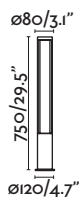

Grop

75600 ● dark grey/gris oscuro

LED SMD 12.5W 3000K 500lm CRI>80
Driver ✓

Body Die Cast Aluminium/Aluminio Inyectado
Diff Opal Polycarbonate/Polycarbonato Opal

IP54 ⚡ 100- 50/
240V 60Hz ⚡

Pole 315