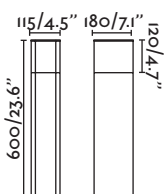

74442 ● dark grey/gris oscuro

1x E27 MAX 15W LED ☒ [17463]

Body Die Cast Aluminium/Aluminio Inyectado
Diff Opal Polycarbonate/Polycarbonato Opal

74443 ● dark grey/gris oscuro

1x PL 2G II 36W ☒ [15923] Ballast ✓

Body Die Cast Aluminium/Aluminio Inyectado
Diff Opal Polycarbonate/Polycarbonato Opal

74441 ● dark grey/gris oscuro

1x E27 MAX 15W LED ☒ [17463]

Body Die Cast Aluminium/Aluminio Inyectado
Diff Opal Polycarbonate/Polycarbonato Opal