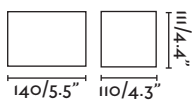

Kerala NEW

74453 ● dark grey/gris oscuro

LED SMD 10W 3000K 600lm CRI>80 Driver ✓

Body Die Cast Aluminium/Aluminio Inyectado
Diff Glass/Cristal

IP54 ⚡ 100- 50/
240V 60Hz

Cobo

70404 ● dark grey/gris oscuro

LED COB 12W 4000K 600lm CRI>80
Driver ✓

Body Die Cast Aluminium/Aluminio Inyectado
Diff Glass/Cristal

IP65 ⚡ 100- 50/ 40°
240V 60Hz

Mare

70635 ● dark grey/gris oscuro

LED COB 3W 3000K 300lm CRI>80 Driver ✓

Body Die Cast Aluminium/Aluminio Inyectado
Diff Transparent Glass/Cristal Transparente

IP54 ⚡ 220- 50/
240V 60Hz

Portables 279

Sunset NEW

70686 ○ white/blanco

70687 ● dark grey/gris oscuro

LED 2xSMD 3W 3000K 250lm CRI>80 ç
Driver ✓

Body Die Cast Aluminium/Aluminio Inyectado
Diff Glass/Cristal

IP54 ⚡ 100- 50/
240V 60Hz