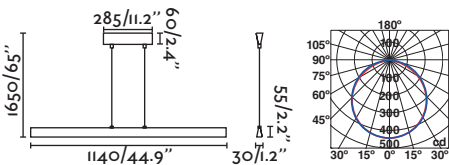

Conik

— Àlex & Manel Llusà

64220 ● aluminium/aluminio

64221 ○ white/blanco

LED SMD 32W 3000K 3200lm CRI>80

Driver ✓

Body Aluminium/Aluminio
Diff PMMA

□ 100- 50/ 240V 60Hz   Ⓞ 1.5MT