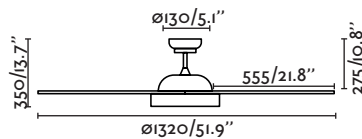

FAN LARGE WITH LIGHT

Polaris 132cm/52in NEW

33346 white
blanco white
blanco

LED SMD 18W 2700K 1500lm CRI>80
Driver

Body Steel/Acero
Blades ABS/ABS
Diff Opal Glass/Cristal Opal
W 4-9-16-23-35
RPM 86-108-130-145-175
Airflow 163 m³ min/4900 CFM

220- 50/
240V 60Hz