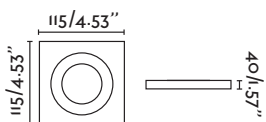

Argón

43402 ○ white/blanco

1xGU10 MAX 8W LED ⊗ [17316]
Socket GU10 ⊗ [43065]

Body Aluminium/Aluminio

⊕ 100x100/3.9x3.9"