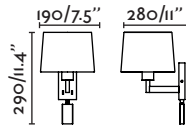

Structure/Estructura

Artis NEW

- 68490 ● bronze/bronce
- 68491 ● chrome/cromo

Shade not incl. / Pantalla no incl.

1xE27 MAX 15W LED [17463]
Body Metal
Shade Textile/Téxtil

Artis NEW

- 68492 ● bronze/bronce
- 68493 ● chrome/cromo

Shade not incl. / Pantalla no incl.

1xE27 MAX 15W LED [17463]
LED 1W 3000K 140lm CRI>80 Driver ✓
Body Metal
Shade Textile/Téxtil

Artis NEW

- 68494 ● bronze/bronce
- 68495 ● chrome/cromo

Shade not incl. / Pantalla no incl.

1xE27 MAX 15W LED [17463]
Body Metal
Shade Textile/Téxtil

Shade options/Pantallas

- white/blanco
- beige/beige
- black/negro

- 2P0111
- 2P0112
- 2P0113

- 2P0211
- 2P0212
- 2P0213

- 2P0411
- 2P0412
- 2P0413

Made in Europe