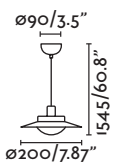

1xG9 MAX 6W LED [17443]

Body Metal

Diff Opal Glass/Cristal Opal

1.5MT

ø90/3.5"

1545/60.8"

ø200/7.87"

Ceiling 217