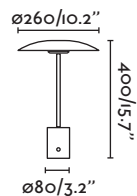

Dimmer Wireless

Hoshi NEW

- 28386 gold+black/oro+negro
- 28389 black+copper/negro+cobre

LED SMD 4W 3000K 480lm CRI>80 Driver ✓

Body Metal

- DIM
- □
- DC5V-1A
- ⏻ Battery ✓
- 🔌 USB charger
- ⌚ 8h Worktime
- ⌚ 4-6h Charge

Dimmer

Hoshi

- 28387 gold+black/oro+negro
- 28388 black+copper/negro+cobre

LED SMD 12W 3000K 930lm CRI>80 Driver ✓

Body Metal

- DIM
- □
- 100- 50/ 240V 60Hz
- ⏻