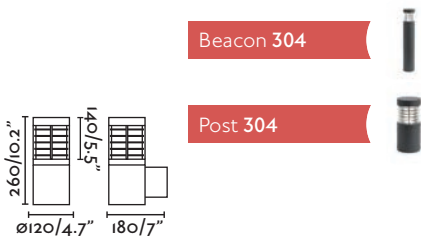

Giza

70766 ● dark grey/gris oscuro

LED COB 15W 3000K 500lm CRI>80 Driver ✓

Body Die Cast Aluminium/Aluminio Inyectado
Diff Polycarbonate/Polycarbonato

IP54 ⚡ 100- 50/
240V 60Hz

Das

75518 ● dark grey/gris oscuro

LED COB 8W 3000K 480lm CRI>80 Driver ✓

Body Die Cast Aluminium/Aluminio Inyectado
Diff Transparent Glass/Cristal Transparente

IP54 ⚡ 100- 50/
240V 60Hz ☀️ 180°

Alp

74450 ● dark grey/gris oscuro

LED COB 8W 3000K 480lm CRI>80 Driver ✓

Body Die Cast Aluminium/Aluminio Inyectado
Diff Opal Polycarbonate/Polycarbonato Opal

IP54 ⚡ 100- 50/
240V 60Hz ☀️ 180°