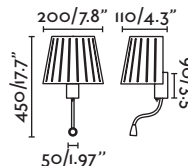

1 x E27 MAX 15W LED [17056]
Body Metal

Mix
— Àlex & Manel Llusçà

- 29962 ○ white/blanco
- 29963 ● black/negro

1 x E27 MAX 15W LED [17056]
LED HIGH POWER 3W CRI>80 Driver ✓
Body Metal

Switch

Switch

Floor 82

Suspension II4