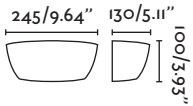

Cheras

63174 ○ white/blanco

1xG9 MAX 6W LED ⊗ [I7466]

Body Plaster/Yeso