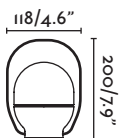

Take Away NEW

01015 white/blanco

01016 black/negro

LED 3W 3000K 300lm CRI>80 Driver

Body Polycarbonate/Polycarbonato

Diff Silicone/Silicona

Base Wood/Madera

DC5V-1A Battery

USB charger 10h Worktime
3-4h Charge

Wall accessory/Accesorio para aplique

01017 wood/madera

Body Wood/Madera