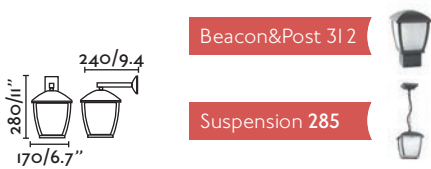

Paris

73432 ● black/negro

1x E27 MAX 15W LED ☒ [I7463]

Body Die Cast Aluminium/Aluminio Inyectado
Diff Transparent Glass/Cristal Transparente

OUTDOOR WALL FIXTURES

Estoril

71140 ● rust brown/marrón óxido

1x E27 MAX 15W LED ☒ [I7463]