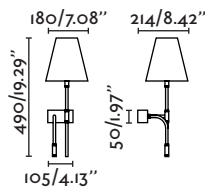

29993 nickel+beige/níquel+beige

1xE27 MAX 15W LED [I7056]

Body Steel/Acero
Shade Textile/Téxtil

29991 nickel+beige/níquel+beige

1xE27 MAX 15W LED [I7056]
LED HIGH POWER 1W 4000K CRI>80
Driver

Body Steel/Acero
Shade Textile/Téxtil

29992 nickel+beige/níquel+beige

1xE27 MAX 15W LED [I7056]
LED HIGH POWER 1W 4000K CRI>80
Driver

Body Steel/Acero
Shade Textile/Téxtil