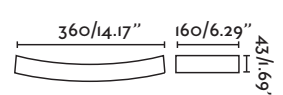

Cheras

63173 ○ white/blanco

1xR7s JP78mm MAX 7W LED ⊗ [I7488]

Body Plaster/Yeso

Cheras

63174 ○ white/blanco

1xG9 MAX 6W LED ⊗ [I7466]

Body Plaster/Yeso

Cheras

63175 ○ white/blanco

1xR7s JP78mm MAX 7W LED ⊗ [I7488]

Body Plaster/Yeso

Eaco

63176 ○ white/blanco

1xG9 MAX 6W LED ⊗ [I7443]

Body Plaster/Yeso

Eaco

63177 ○ white/blanco

2xG9 MAX 6W LED ⊗ [I7443]

Body Plaster/Yeso

Eaco

63178 ○ white/blanco

1xR7s JP78mm MAX 7W LED ⊗ [I7488]

Body Plaster/Yeso