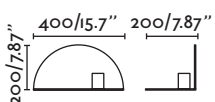

Nit
— Goula/Figuera

01005 ○ white/blanco

01006 ● black/negro

1x E27 MAX 15W LED [17429 or 17464]

Body Metal