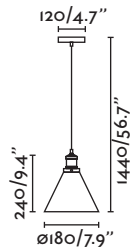

Liz

65079 ● old gold/oro envejecido

1x E27 MAX 15W LED ☒ [I7428]

Body Metal
Diff Glass/Cristal

1.2MT