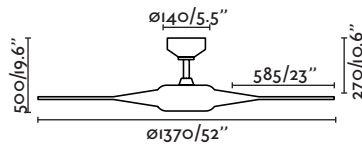

FAN LARGE WITH LIGHT

Cocos 137 cm/52 in NEW

33548 white
blanco white
blanco

LED SMD 20W 3000K 1800lm CRI>80

Driver

Body Steel/Acero

Blades ABS

Diff Opal Polycarbonate/Policarbonato Opal

W 7-10-13-17-24-29

RPM 66-88-104-115-138-146

Airflow 234 m³ min/8266 CFM

230V 50Hz