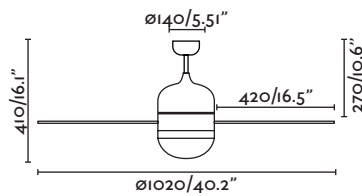

Cebu 102cm/40in

- **33606** white / blanco white+maple / blanco+arce
- **33609** matt nickel / níquel mate grey+black / gris+negro

2x E14 MAX 8W LED [1746l]

Body Steel/Acero
Blades MDF Wood/Madera MDF
Diff Opal glass/Cristal opal
W 8-22-38
RPM 84-140-180
Airflow 109 m3 min/3849.6 CFM
220-240V 50Hz