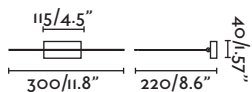

Body Steel/Acero
Diff Glass/Cristal

Magritte

61080 ● matt nickel/níquel mate

LED SMD 6W 3000K 380lm CRI>80 Driver ✓

Body Brushed steel/Acero cepillado

□ 100- 50/
240V 60Hz

Magritte

61081 ● matt nickel/níquel mate