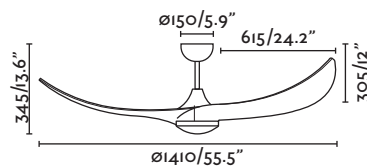

FAN LARGE WITH LIGHT

Bahamas 141 cm/55in

33485 white
blanco white
blanco

LED SMD I9W 2700K 850lm CRI>80 Driver ✓

Body Steel/Acero

Blades ABS/ABS

Diff Polycarbonate/Polycarbonato

W 2-4-7-13-20-32

RPM 50-70-87-107-126-148

Airflow 226.12 m3 min/7982 CFM

220- 50/
240V 60Hz