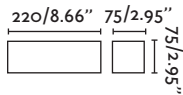

Cheras

63175 ○ white/blanco

1xR7s JP78mm MAX 7W LED ⊗ [I7488]

Body Plaster/Yeso