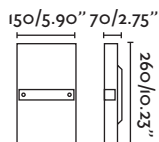

Diula

62986 ● matt nickel/níquel mate

2xE27 MAX 15W LED ⊗ [17463]

Body Steel/Acero
Diff Glass/Cristal