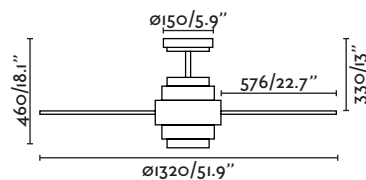

DC
MOTOR

Reversible blades
Palas reversibles

Remote control
Mando a distancia

Summer/winter function
Función verano/invierno

4Blades palas

Suitable for inclining roof
Apto para techo inclinado

More downrod
page 580
Más tijas página 580