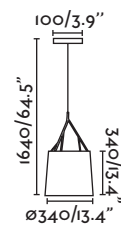

Floor&Table 86