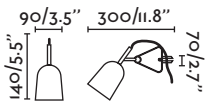

Studio

— Nahtrang

51133 ● black+creme/negro+crema

51134 ● chrome/cromo

51135 ○ white/blanco

51136 ● grey/gris

1x E27 MAX 15W LED ☒ [17463]

Body Metal
Diff ABS