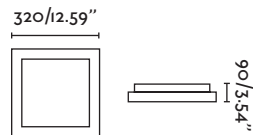

Tola

62968 ○ white/blanco

62983 ● aluminium/aluminio

1x E27 MAX 15W LED [17056]

Body Aluminium/Aluminio
Diff Opal PMMA/PMMA Opal

Tola

62969 ○ white/blanco

62984 ● aluminium/aluminio

2x E27 MAX 15W LED [17056]

Body Aluminium/Aluminio
Diff Opal PMMA/PMMA Opal

Tola

62985 ● aluminium/aluminio

3x E27 MAX 15W LED [17056]

Body Aluminium/Aluminio
Diff Opal PMMA/PMMA Opal