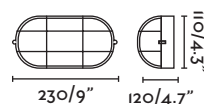

Made in Europe

Noray

70999 ● brass/latón

1x E27 MAX 15W LED ⊗ [I7463]

Body Brass/Latón
Diff Striped Glass/Cristal Rallado