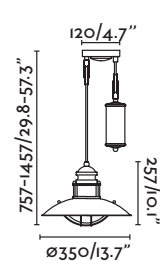

Winch

— Àlex & Manel Llusçà

66204 ● pale brown/marrón pardo

1 x E27 MAX 15W LED [17463]

Body Metal
Diff Glass/Cristal

Winch

— Àlex & Manel Llusçà

66205 ● pale brown/marrón pardo

1 x E27 MAX 15W LED [17463]

Body Metal
Diff Glass/Cristal