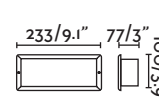

Liso

71490 ○ white/blanco

71491 ● black/negro

1 x E27 MAX 15W LED ⊗ [17463]

Body Die Cast Aluminium/Aluminio Inyectado
Diff Polycarbonate/Polícarbonato

IP44 □ 71482

↳ 230x89/9x3.5"

Recessed box

71482 ●