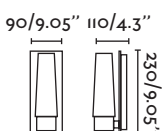

Doka

63322 chrome/cromo

1xE14 MAX 8W LED [17460]

Body Steel/Acero
Diff Opal Glass/Cristal Opal

Relax

63038 chrome/cromo

2xG9 MAX 6W LED [17466]

Body Metal
Diff Glass/Cristal