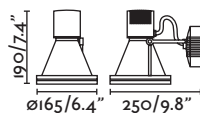

Project
— Alex & Manel Llusçà

- 71382 ● grey/gris
- 71389 ● dark grey/gris oscuro

1xE27 PAR 38 MAX 15W LED ✕ [17400]
Body Die Cast Aluminium/Aluminio Inyectado
Diff Transparent Glass/Cristal Transparente