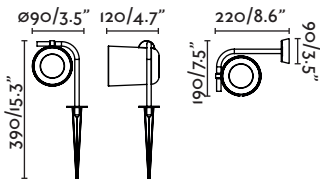

Flow NEW

- 71546 ● black/negro
- 71547 ● beige/beige

1xGU10 MAX 8W LED ⊗ [● I7324 ● I7330]
Body Polycarbonate/Polycarbonato
Diff PMMA

Wall

Spike accessory NEW

- 71548 ● black/negro
- 71549 ● beige/beige

Body Metal