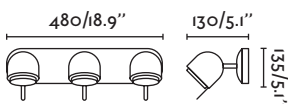

GU10 LED

Stone NEW

43500 ● grey/gris

1xGU10 MAX 8W LED ⊗ [I7324]

Body Metal+Concrete/
Metal+Ceramica

INDOOR SPOTLIGHTS

GU10 LED

Stone NEW

43501 ● grey/gris

2xGU10 MAX 8W LED ⊗ [I7324]

Body Metal+Concrete/
Metal+Ceramica

GU10 LED

Stone NEW

43502 ● grey/gris

3xGU10 MAX 8W LED ⊗ [I7324]

Body Metal+Concrete/
Metal+Ceramica