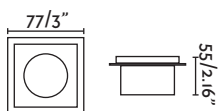

Galo NEW

70266 ○ white/blanco

LED CREE 3W 3000K 200lm CRI>80 Driver ✓

Body Aluminium/Aluminio
Diff Tempered Glass/Cristal Templado

IP54 IK08 ⚡ 100- 50/ 240V 60Hz

73x73/2.8x2.8"