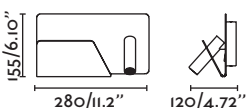

Suau
— Nahrang

- 62124 ○ white/blanco
- 62125 ● silver/plata

LED HIGH POWER 3W 3000K 140lm CRI>80
Driver ✔

Body Steel/Acero
Diff Aluminium/Aluminio

100- 50/ 240V 60Hz ▲ 30° ⏻ 350° ↕ 90°

↳ USB charger

USB charger