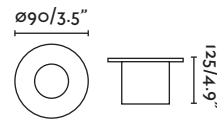

⌀68/2.6"

Nase

70395 NEW ○ white/blanco
70398 ● dark grey/gris oscuro

LED SMD 3W 3000K 100lm CRI>80 Driver ✓

Body Aluminium/Aluminio
 Diff Polycarbonate/Polycarbonato

IP44 □ 220- 50/ 240V 60Hz ☑ ☑ 120°

↳ 92x87x80/3,6x3,4x3,1"