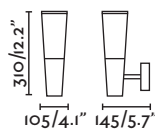

Zoe

72271 ● black/negro

LED SMD 5W 4000K 220lm CRI>80 Driver ✓

Body Aluminium/Aluminio
Diff Opal Polycarbonate/Polycarbonato Opal

IP44 ⚡ 220- 50/
240V 60Hz

Saga

75526 ● dark grey/gris oscuro

LED SMD 9W 4000K 392lm CRI>80 Driver ✓

Body Aluminium/Aluminio
Diff Opal Polycarbonate/Polycarbonato Opal

IP54 ⚡ 100- 50/
240V 60Hz

Sun

70823 ● dark grey/gris oscuro

LED SMD 5W 3000K 275lm CRI>80 Driver ✓

Body Aluminium/Aluminio
Diff Opal Polycarbonate/Polycarbonato Opal

IP54 ⚡ 100- 50/
240V 60Hz

Num

71197 ● dark grey/gris oscuro

LED SMD 7W 3000K 350lm CRI>80 Driver ✓

Body Aluminium/Aluminio
Diff Opal Polycarbonate/Polycarbonato Opal

IP54 ⚡ 100- 50/
240V 60Hz