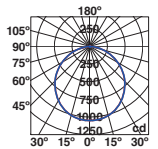

Luan

42931 ○ white/blanco

LED SMD 40W 3000K 3200lm CRI>80
Driver ✓

Body Metal
Diff Opal PMMA/PMMA Opal

IP44 Ⓛ 100- 50/
240V 60Hz

⌀ 375/14.7"