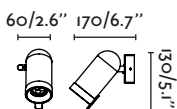

Orleans NEW

- 43520 ● white/blanco
- 43521 ● black/negro
- 43522 ● chrome/cromo

1xGU10 MAX 8W LED ⊗ [○ I7309 ● I7324]
Body Metal

Ceiling 212