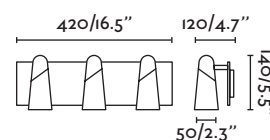

Lao
— Nahrang

- 29027 ● black+copper/negro+cobre
- 29035 ● white+copper/blanco+cobre
- 29043 **NEW** ● black/negro
- 29044 **NEW** ● white/blanco

LED 3xSMD 4.5W 3000K 400lm CRI>80
Driver ✓

Body Metal
Diff ABS