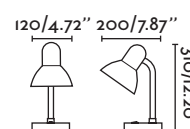

Gru

51916 ● white/blanco

51917 ● black/negro

51919 ● red/rojo

1 x E27 MAX 15W LED [17463]

Body Metal

Baobab

51908 ○ white/blanco

51909 ● black/negro

51910 ● grey/gris

51911 ● green/verde

1 x E14 MAX 8W LED [17461]

Body Metal

Mulan

51900 ○ white/blanco

51901 ● black/negro

51902 ● purple/lila

1 x E27 MAX 15W LED [17056]

Body Metal

Bob

52043 ● orange/naranja

52044 ● green/verde

52045 ● blue/azul

52046 ● pink/rosa

1 x E27 MAX 15W LED [17056]

Body ABS

Leo

52049 ● black/negro

1 x E27 MAX 15W LED [17463]

Body Aluminium/Aluminio
Diff Polycarbonate/ Policarbonato

Sam

52006 ● white/blanco

52008 ● black/negro

52009 ● red/rojo

1 x E27 MAX 15W LED [17056]

Body Metal