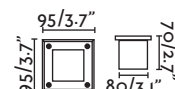

OUTDOOR RECESSED