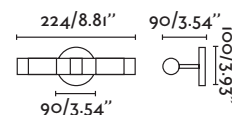

Doka

63323 chrome/cromo

2xE14 MAX 8W LED [17460]

Body Steel/Acero
Diff Opal Glass/Cristal Opal

INDOOR WALL

Doka

63322 chrome/cromo

1xE14 MAX 8W LED [17460]

Body Steel/Acero
Diff Opal Glass/Cristal Opal

Relax

63038 chrome/cromo

2xG9 MAX 6W LED [17466]

Body Metal
Diff Glass/Cristal

Relax

63043 chrome/cromo

2xG9 MAX 6W LED [17466]

Body Metal
Diff Glass/Cristal