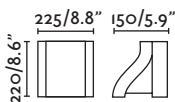

Kubick

70689 ● dark grey/gris oscuro

70715 ● grey/gris

1x E27 MAX 15W LED ⊗ [I7463]

Body Die Cast Aluminium/Aluminio Inyectado
Diff Opal PVC/PVC Opal