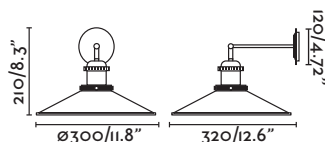

Marina

60005 ● black/negro

1x E27 MAX 15W LED ☒ [I7428]

Body Metal
Diff Transparent Glass/Cristal Transparente

Suspension I38

With Plug

Celia

40070 ● black/negro

1x E14 MAX 8W LED ☒ [I7461]

Body Metal+Steel/Metal+Acero

Marlin

65133 ● gold+black/ oro+negro

1x E27 MAX 15W LED ☒ [I7428]

Body Metal

Suspension I38

Nudos

68138 ● dark brown/marrón oscuro

1x E27 MAX 15W LED ☒ [I7464]

Body Metal+Wood/Metal+Madera
Diff Bubble Glass/Cristal Burbuja

Suspension I38