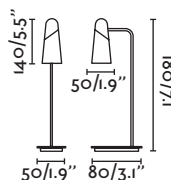

Lao NEW

- 29029 ● black+copper/negro+cobre
- 29037 ○ white+copper/blanco+cobre
- 29047 ● black/negro
- 29048 ○ white/blanco

LED SMD 4W 3000K 400lm CRI>80 Driver ✓

Body Metal
Diff ABS

Lao NEW

- 29030 ● black+copper/negro+cobre
- 29038 ○ white+copper/blanco+cobre
- 29049 ● black/negro
- 29050 ○ white/blanco

LED SMD 4W 3000K 400lm CRI>80 Driver ✓

Body Metal
Diff ABS

- Ceiling 238
- Spot 238
- Track 246
- Wall 238