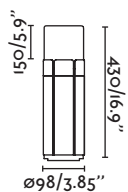

IP65 ⚡ 100- 50/
240V 60Hz

Pole 315

Wall 331

Tram
— Estudi Ribaudi

75530 ● dark grey/gris oscuro

1x E27 MAX 15W LED ☒ [I7463]

Body Aluminium/Aluminio
Diff Opal Polycarbonate/Polycarbonato Opal

Tram
— Estudi Ribaudi