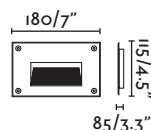

Store

70451 ● dark grey/gris oscuro

LED SMD 2W 2700K 90lm CRI>80 Driver ✓

Body Die Cast Aluminium/Aluminio Inyectado
Diff Tempered Glass/Cristal Templado

IP65 IK10 □ 100- 50/ 240V 60Hz ☑ ☑ 120°

↳ 160x98x85/6,3x3,8x3,3"