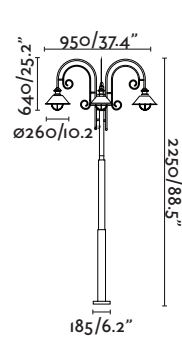

Paris

73436 ● black/negro

1x E27 MAX 15W LED ☒ [I7463]

Body Die Cast Aluminium/Aluminio Inyectado
Diff Transparent Glass/Cristal Transparente

Suspension 285

Post 310

Wall 363

Paris