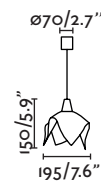

Fauna NEW

- 66233 ● brown/marrón
- 66234 ● black/negro
- 66235 ● blue/azul
- 66236 ● pink/rosa

LED COB 5W 3000K 440lm CRI>80 Driver ✓
Body Aluminium/Aluminio
Shade Leather/Piel