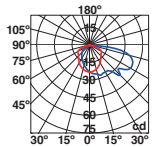

IP54 ⚡ 220- 50/
240V 60Hz

Portables 279

Sunset NEW

70686 ○ white/blanco

70687 ● dark grey/gris oscuro

LED 2xSMD 3W 3000K 250lm CRI>80 ç
Driver ✓

Body Die Cast Aluminium/Aluminio Inyectado
Diff Glass/Cristal