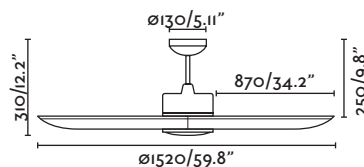

FAN LARGE WITH LIGHT

Vulcano 152cm/60in

33549 white
blanco white
blanco

LED SMD 25W 3000K 2000lm CRI>80
Driver

Body Steel/Acero

Blades ABS

Diff Opal Glass/Cristal Opal

W 6-9-13-18-20-27

RPM 80-106-127-147-161-181

Airflow 189.01 m³ min/6675 CFM

220- 50/
240V 60Hz