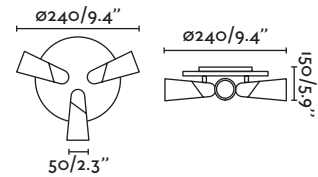

Lao
— Nahrang

- 29028 ● black+copper/negro+cobre
- 29036 ● white+copper/blanco+cobre
- 29051 **NEW** ● black/negro
- 29052 **NEW** ● white/blanco

LED 3xSMD 4.5W 3000K 400lm CRI>80
Driver ✓

Body Metal
Diff ABS