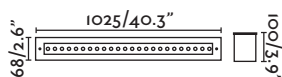

Grava

70448 ● matt nickel/níquel mate

LED 24W 3000K 2000lm CRI>80
Transformer ☒ [98324076]

Body 316 Stainless Steel/Acero Inox 316
Diff Glass/Cristal

IP67 IK07 24 Vdc 1000Kg. 2204Lb.

22°

1008x70x80 / 39,6x2,7x3,1"