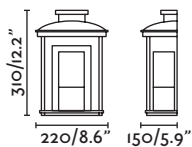

Ceres

— Alex & Manel Llusçà

71607 ● black/negro

1x E27 MAX 15W LED ☒ [I7437]

Body Die Cast Aluminium/Aluminio Inyectado
Diff Polycarbonate/Policarbonato

IP44 ⚡