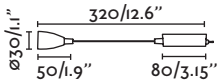

Sami

41023 white/blanco

LED HIGH POWER 3W 2700K 120lm CRI>80 Driver

Body Aluminium+Silicone/Aluminio+Silicona

Switch