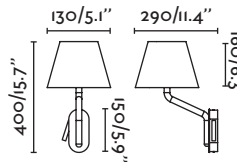

Eterna NEW

24006 chrome/cromo

Shade not incl. / Pantalla no incl.

1xE27 MAX 15W LED [17463]

LED HIGH POWER 1W 2700K CRI>80
Driver ✓

Body Metal