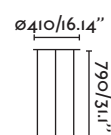

Made in Spain

Versus
— Pepe Llaudet

74423 ○ white/blanco

1 x E27 MAX 15W LED ☒ [17463]

Body Opal PEMD/PEMD Opal

IP44 3MT

Structure

74424 ● black/negro

Body Steel/Acero

Structure

74422 ● black/negro

Body Steel/Acero