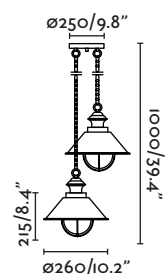

Náutica

71113 ● rust brown/marrón óxido

2xE27 MAX 15W LED ☒ [I7437]

Body Metal

Diff Bubble Glass/Cristal Burbuja