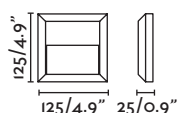

Path

70508 ● dark grey/gris oscuro

LED SMD 9W 3000K 390lm CRI>80 Driver ✓

Body Die Cast Aluminium/Aluminio Inyectado
Diff Polycarbonate/Polycarbonato

IP44 100- 50/
240V 60Hz

Grant

70655 ● dark grey/gris oscuro

LED SMD 9W 3000K 390lm CRI>80 Driver ✓

Body ABS
Diff Polycarbonate/Polycarbonato

IP65 100- 50/
240V 60Hz 120°

Grant

70656 ● dark grey/gris oscuro

LED SMD 1W 3000K 65lm CRI>80 Driver ✓

Body ABS
Diff Polycarbonate/Polycarbonato

IP65 100- 50/
240V 60Hz 120°