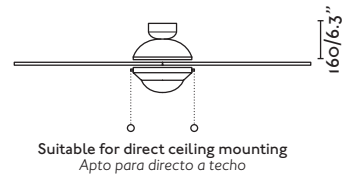

Reversible blades
Palas reversibles

Controlled by chains
Accionado con cadenas

Summer/winter function
Función verano/invierno

5 Blades palas

Suitable for inclining roof
Apto para techo inclinado

Suitable for direct ceiling mounting
Apto para directo a techo