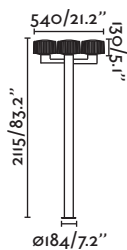

Beacon&Post 300

Suspension 284

Wall 336