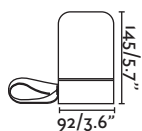

Balda

70498 white/blanco

1xE27 MAX 15W LED [I7463]

Body Opal Polyethylene/Polietileno Opal

IP65 2MT