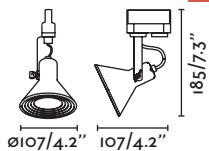

Spot 238

Cup
— Alex&Manel Llusca

GU10 LED

- 40592 ● copper/cobre
- 40593 ● matt nickel/níquel mate
- 40594 ● white/blanco

1xGU10 MAX 8W LED ✕ [I7324]

Body Metal

Plot

- 64202 ○ white/blanco
- 64203 ● black/negro

1xGU10 MAX 8W LED ✕ [O I7316 ● I7324]

Body Metal