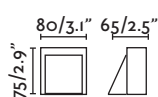

Kamal

- 70560 ● dark grey/gris oscuro

LED HIGH POWER 2W 3000K 140lm CRI>80 Driver ✓

Body Die Cast Aluminium/Aluminio Inyectado
Diff Tempered Glass/Cristal Templado

IP44 ⚡ 100- 50/
240V 60Hz 110°