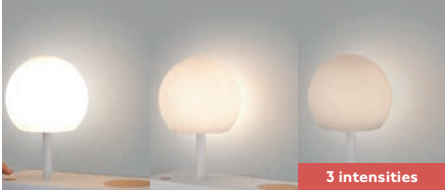

Touch Dimmer

3 intensities

100%	50%	5%
6.6W 530lm	3.3W 265lm	0.33W 26.5lm