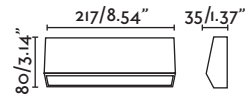

Must

70657 ● dark grey/gris oscuro

LED SMD 1,5W 3000K 80lm CRI>80 Driver ✓

Body ABS
Diff Polycarbonate/Polycarbonato

IP65 □ 220- 50/
240V 60Hz

Must

70658 ● dark grey/gris oscuro

LED SMD 3W 3000K 240lm CRI>80 Driver ✓

Body ABS
Diff Polycarbonate/Polycarbonato

IP65 □ 220- 50/
240V 60Hz

Must

70659 ● dark grey/gris oscuro

LED SMD 2W 3000K 80lm CRI>80 Driver ✓

Body ABS
Diff Polycarbonate/Polycarbonato

IP65 □ 220- 50/
240V 60Hz