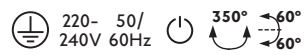

Lao
— Nahrang

- 29025 ● black+copper/negro+cobre
- 29033 ● white+copper/blanco+cobre
- 29039 **NEW** ● black/negro
- 29040 **NEW** ● white/blanco

LED SMD 4.5W 3000K 400lm CRI>80
Driver ✓

Body Metal
Diff ABS