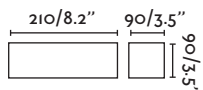

Ola

63064 ● matt nickel/níquel mate

1xE14 MAX 8W LED ⊗ [I7461]

Body Steel/Acero
Diff Glass/Cristal