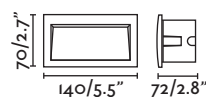

Sedna-2

70147 ● dark grey/gris oscuro

LED SMD 3W 3000K 93lm CRI>80 Driver ✓

Body Aluminium/Aluminio
Diff Glass/Cristal

IP65 IK08 □ 100- 50/ 240V 60Hz ☑ ☑ 70°

↳ 125x58/4,9x2,28"