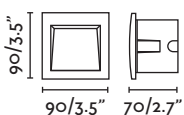

Sedna-1

70146 ● dark grey/gris oscuro

LED SMD 1W 3000K 22lm CRI>80 Driver ✓

Body Aluminium/Aluminio
Diff Glass/Cristal

IP65 IK08 ⚡ 100-50/240V 60Hz 70°

↳ 80x75/3,14x2,9"