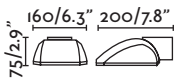

Aran

70137 ● dark grey/gris oscuro

LED COB 15W 4000K 1125lm CRI>80
Driver ✓

Body Die Cast Aluminium/Aluminio Inyectado
Diff Translucent Glass/Cristal Translúcido

IP65 ⚡ 220- 50/
240V 60Hz 🇩🇪 100° ↻ 20°