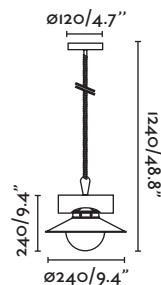

Marlin

64134 ● old gold/oro envejecido

1x E27 MAX 15W LED [17428]

Body Metal
Diff Glass

Marina

60004 ● black/negro

1x E27 MAX 15W LED [17428]

Body Metal
Diff Glass

Wall 195

Nudos

68139 ● dark brown/marrón oscuro

1x E27 MAX 15W LED [17464]

Body Metal
Diff Bubble Glass/Cristal Burbuja

Wall 195

Marlin

64133 ● gold+ black/oro+negro

1x E27 MAX 15W LED [17428]

Body Metal

Wall 195