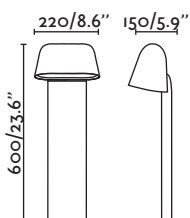

Sentinel
— Estudi Ribaudí

75103 ● dark grey/gris oscuro

1 x E27 MAX 15W LED ☒ [I7463]

Body Die Cast Aluminium/Aluminio Inyectado
Diff Transparent Glass/Cristal Transparente

IP44 ⚡

Wall 331