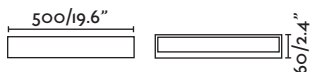

Body Die Cast Aluminium/Aluminio Inyectado
Diff Opal Glass/Cristal Opal

IP65 ⚡ 220- 50/ 240V 60Hz 🇪🇸 340°

Kami

72283 ● matt nickel/níquel mate

LED HIGH POWER 6W 3000K 140lm CRI>80 Driver ✓

Body 316 Stainless Steel/Acero Inoxidable
Diff Polycarbonate/Polycarbonato