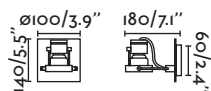

Galaxia

40791 ● matt nickel/níquel mate

1xGU10 MAX 8W LED [17316]

Body Metal