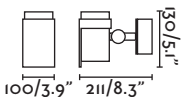

Foc NEW

70157 ● dark grey/gris oscuro

LED COB 15W 3000K 800lm CRI>80 Driver ✓

Body Die Cast Aluminium/Aluminio Inyectado
Diff Glass/Cristal