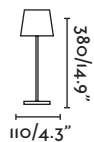

Toc NEW

70775 ● white/blanco

70776 ● black/negro

70777 ● grey/gris

70778 ● yellow/amarillo

LED SMD 7W 3000K CRI>80 Driver

Body Aluminium/Aluminio
Diff Polycarbonate/Polycarbonato

DC5V-1A 9h Worktime
 5h Charge

Battery USB charger