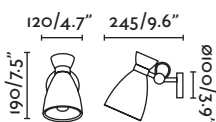

Retro

— Àlex & Manel Llusçà

20000 ● beige/beige

20002 ● red/rojo

20045 ● copper/cobre

20049 ● black+copper/negro+cobre

1xE14 MAX 8W LED ⊗ [I7461]

Body Metal

Switch