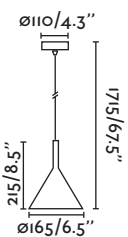

Pam

- 64159 ○ white
- 64160 ● black+gold/negro+oro

LED SMD II W 3000K 900lm CRI>80 Driver ✓

Body Aluminium/Aluminio