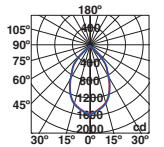

Suria-24

70587 ● matt nickel/níquel mate

LED COB 24W 3000K 1500lm CRI>80
Driver ✓

Body 316 Stainless Steel/Acero Inox 316
Diff Glass/Cristal

IP67 IK08 100- 50/ 240V 60Hz 1000Kg. 2204Lb. 60°