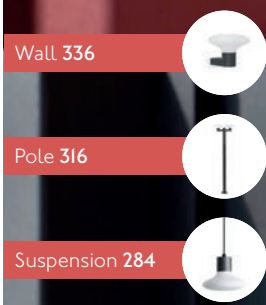

Blub's

— Estudi Ribaudi

74433+74430 ● dark grey/gris oscuro

1x E27 MAX 15W LED ☒ [I7437]

Body Die Cast Aluminium/Aluminio Inyectado
Diff Opal PMMA/PMMA Opal