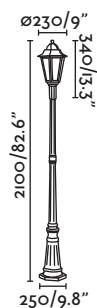

Paris

73436 ● black/negro

1x E27 MAX 15W LED ☒ [I7463]

Body Die Cast Aluminium/Aluminio Inyectado
Diff Transparent Glass/Cristal Transparente

Suspension 285

Post 310

Wall 363

Paris