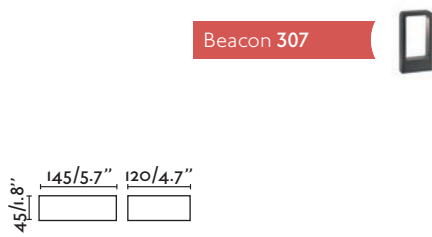

Giza

70766 ● dark grey/gris oscuro

LED COB 15W 3000K 500lm CRI>80 Driver ✓

Body Die Cast Aluminium/Aluminio Inyectado
Diff Polycarbonate/Polycarbonato

IP54 ⚡ 100- 50/
240V 60Hz

Das

75518 ● dark grey/gris oscuro

LED COB 8W 3000K 480lm CRI>80 Driver ✓

Body Die Cast Aluminium/Aluminio Inyectado
Diff Transparent Glass/Cristal Transparente

IP54 ⚡ 100- 50/
240V 60Hz ☀️ 180°

Alp

74450 ● dark grey/gris oscuro

LED COB 8W 3000K 480lm CRI>80 Driver ✓

Body Die Cast Aluminium/Aluminio Inyectado
Diff Opal Polycarbonate/Polycarbonato Opal

IP54 ⚡ 100- 50/
240V 60Hz ☀️ 180°