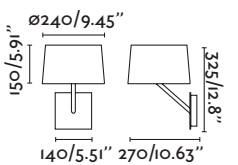

Handy
— Jordi Blasi

28415 ○ white/blanco

1 x E27 MAX 15W LED [17463]

LED HIGH POWER 3W 3000K 140lm CRI>80
Driver ✓

Body Steel/Acero
Shade Textile/Téxtil