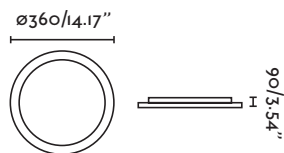

Foro

63404 ○ white/blanco

63405 ● aluminium/aluminio

LED SMD 24W 3000K 2000lm CRI>80
Driver ✓

Body Aluminium/Aluminio
Diff Opal PMMA/PMMA Opal

IP44 □ 100- 50/
240V 60Hz