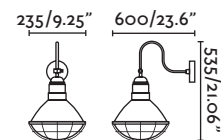

Mitra

71146 ● rust brown/marrón óxido

1 x E27 MAX 15W LED ☒ [17463]

Body Metal+Aluminium/Metal+Aluminio

Diff Bubble Glass/Cristal Burbuja