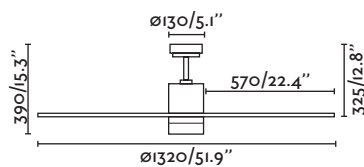

Remote control
Mando a distancia

Summer/winter
function
Función
verano/invierno

4Blades palas

Suitable for
inclining roof
Apto para techo
inclinado

More downrod
page 580
Más tijas página 580