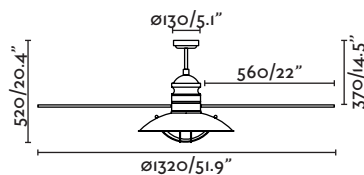

FAN LARGE WITH LIGHT

Winch 132cm/52in

33396 dark brown / marrón oscuro

2x E27 MAX 15W LED [17463]

Body Steel/Acero

Blades MDF Wood/Madera MDF

Diff Opal glass/Cristal opal

W 15-30-60

RPM 90-145-190

Airflow 151.38 m³ min/5346 CFM

220-240V 50Hz