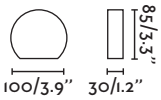

Pill NEW

- 70824 ○ white/blanco
- 70825 ● dark grey/gris oscuro
- 70826 ● rust brown/marrón oxidado

LED CREE 4W 3000K 110lm CRI>80 Driver ✓

Body Aluminium/Aluminio
Diff Glass/Cristal

IP54 ⚡ 100- 50/
240V 60Hz

Class NEW

- 70262 ○ white/blanco
- 70263 ● dark grey/gris oscuro

LED SMD 7W 3000K 480lm CRI>80 Driver ✓

Body Die Cast Aluminium/Aluminio Inyectado

IP54 IK08 ⚡ 220- 50/
240V 60Hz