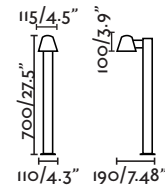

1x GU10 MAX 8W LED ⊗ [I7324]

Body Die Cast Aluminium/Aluminio Inyectado
Diff Transparent Glass/Cristal Transparente

Wall 355

Cartago

73254 ● dark grey/gris oscuro

1x E27 MAX 15W LED ⊗ [I7463]

Body Die Cast Aluminium/Aluminio Inyectado
Diff Opal Polycarbonate/Policarbonato Opal