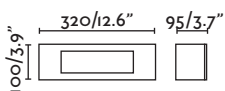

Dorval

72260 ● matt nickel/níquel mate

1xE27 MAX 15W LED ⊗ [I7463]

Body Stainless Steel/Acero Inoxidable
Diff Opal Polycarbonate/Policarbonato Opal