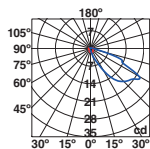

Mini Racing

70403 ● dark grey/gris oscuro

LED SMD 1,2W 4000K 30lm CRI>80 Driver ✓

Body Die Cast Aluminium/Aluminio Inyectado
Diff Transparent PVC/PVC Transparente

IP44 IK08 220- 50/ 240V 60Hz 45°

76/2,9"