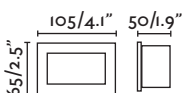

Gron

70134 ● matt nickel/níquel mate

LED SMD 1W 3000K 70lm CRI>80 Driver ✓

Body 304 Stainless Steel/Acero Inox 304
Diff Polycarbonate/Polícarbonato

IP65 □ 220- 50/
240V 60Hz

↳ 105x66x50/4,1x2,6x1,9"