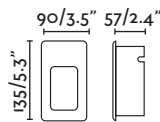

Uve

70397 ● dark grey/gris oscuro

LED SMD 2W 3000K 70lm CRI>80 Driver ✓

Body Aluminium/Aluminio
Diff Polycarbonate/Polycarbonato

IP44 IK08 □ 220- 50/ 240V 60Hz ☑ ☑ 120°

↳ 78/3,1"

OUTDOOR RECESSED