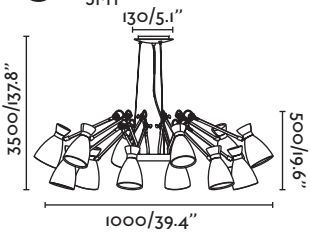

Retro

— Àlex & Manel Lluscà

- 20047 ● copper/cobre
- 20048 ● black+gold/negro+oro
- 20051 ● black+copper/negro+cobre

12 x E14 MAX 8W LED [17461]

Body Metal