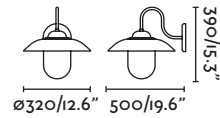

Enamel/Esmalte

Hudson NEW

62810 ● black/negro

1xE27 MAX 15W LED [I7463]

Body Metal+Wood/Metal+Madera
Diff Bubble Glass/Cristal Burbuja

IP44 □

Enamel/Esmalte

Loa NEW