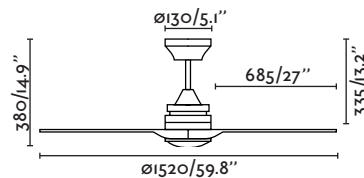

FAN LARGE WITH LIGHT

Without Light 488

Alo 152cm/52in NEW

33719 black negro wood madera

LED SMD I7W 3000K 600lm CRI>80 Driver ✓

Body Steel/Acero

Blades Wood/Madera

Diff Opal Glass/Cristal Opal

W 14-30-56

RPM 80-113-155

Airflow 161.33 m³ min/56.95 CFM

220-240V 50Hz