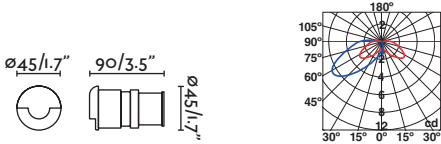

Kane

70660 ● matt nickel/níquel mate

LED 3W 3000K I20Lm CRI>80
Driver ☒ [98324015]

Body 316 Stainless Steel/Acero Inox 316
Diff Glass/Cristal

IP67 IK08 III 24 Vdc 1000Kg. 2204Lb.

120°

⌀ 40/1.57"