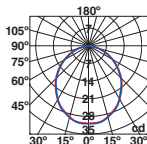

Gron

70134 ● matt nickel/níquel mate

LED SMD 1W 3000K 70lm CRI>80 Driver ✓

Body 304 Stainless Steel/Acero Inox 304
Diff Polycarbonate/Polícarbonato

IP65 □ 220- 50/
240V 60Hz

↳ 105x66x50/4,1x2,6x1,9"