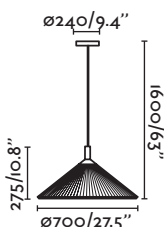

20128	20129	20130	20131
yellow/ amarillo	burgundy/ granate	olive green/ verde oliva	dark green/ verde oscuro

Made in Spain

Hue-in

20116 ● white ivory/blanco marfil

3xE27 MAX 15W LED [17464]

Body Metal

Shade Beige Ribbon Shade/Tela encintada