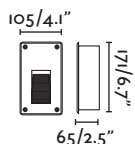

Filter

70450 ● dark grey/gris oscuro

LED 2W 2700K 75lm CRI>80 Driver ✓

Body Die Cast Aluminium/Aluminio Inyectado
Diff Tempered Glass/Cristal Templado

IP65 IK10 □ 100- 50/ 240V 60Hz ☑ ☑ 120°

↳ 98x160x85/3,8x6,3x3,3"