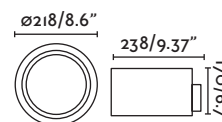

IP54 ⚡ 100- 50/
240V 60Hz

Quart

70579 ● dark grey/gris oscuro

LED SMD 30W 3000K 1200lm CRI>80
Driver ✓

Body Die Cast Aluminium/Aluminio Inyectado
Diff Opal Glass/Cristal Opal

IP54 ⚡ 220- 50/
240V 60Hz

Zoe

72271 ● black/negro