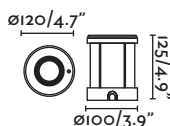

Edel

70455 ● matt nickel/níquel mate

LED HIGH POWER I8W 4000K 900lm
CRI>80 Driver [46067]

Body 316 Stainless Steel/Acero Inox 316
Diff Glass/Cristal

IP68 IK08 24 Vdc 50/60Hz 1000Kg. 2204Lb.

Ø156/6.1"

Edel

70456 ● matt nickel/níquel mate

LED HIGH POWER I8W CRI>80
Driver [46067]

Body 316 Stainless Steel/Acero Inox 316
Diff Glass/Cristal

IP68 IK08 24 Vdc 50/60Hz 1000Kg. 2204Lb.

Ø156/6.1"

RGB accessories

Accesorios RGB

46067 24V 20W

LED RGB MASTER 24V 72W

70474 Control remoto IR RGB

70475 Receptor IR RGB

70476 LED RGB SLAVE 24V 72W

OUTDOOR RECESSED

Tecno-1

71483 ● matt nickel/níquel mate

1x E27 MAX 15W LED [17463]

Body 316 Stainless Steel/Acero Inox 316
Diff Glass/Cristal

IP67 IK08 2000Kg. 4409Lb.

Tecno-6

71489N ● matt nickel/níquel mate

1x GU10 MAX 8W LED [17324]

Body 316 Stainless Steel/Acero Inox 316
Diff Glass/Cristal

IP67 IK08 2000Kg. 4409Lb.

Lio

71495 ● matt nickel/níquel mate

1x GX53 6W 3000K 330lm [17340]

Body 316 Stainless Steel/Acero Inox 316
Diff Glass/Cristal

IP67 IK10 2000Kg. 4409Lb.