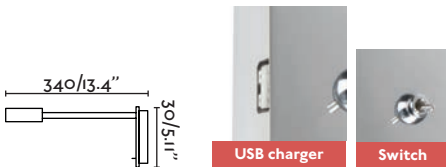

Juliet

41025 ● chrome/cromo

LED HIGH POWER 3W 3000K 150lm CRI>80 Driver ✓

Body Aluminium+Metal/Aluminio+Metal

□ 100- 50/ 240V 60Hz 30° ⏻ USB charger

Bel NEW

41028 ● chrome/cromo

41029 ○ white/blanco

41030 ● black/negro

LED HIGH POWER 3W 3000K 150lm CRI>80 Driver ✓

Body Aluminium+Silicone/Aluminio+Silicona Diff PMMA

□ 100- 50/ 240V 60Hz 30° ⏻

Boken NEW

41031 ○ white/blanco

41032 ● black/negro

LED HIGH POWER 3W 3000K 150lm CRI>80 Driver ✓

Body Aluminium+Silicone/Aluminio+Silicona Diff PMMA

□ 100- 50/ 240V 60Hz 30° ⏻

Leser NEW

41026 ● matt nickel/níquel mate

LED 5W 3000K 300lm CRI>80 Driver ✓

Body Aluminium+Silicone/Aluminio+Silicona Diff PMMA

□ 100- 50/ 240V 60Hz 36° ⏻