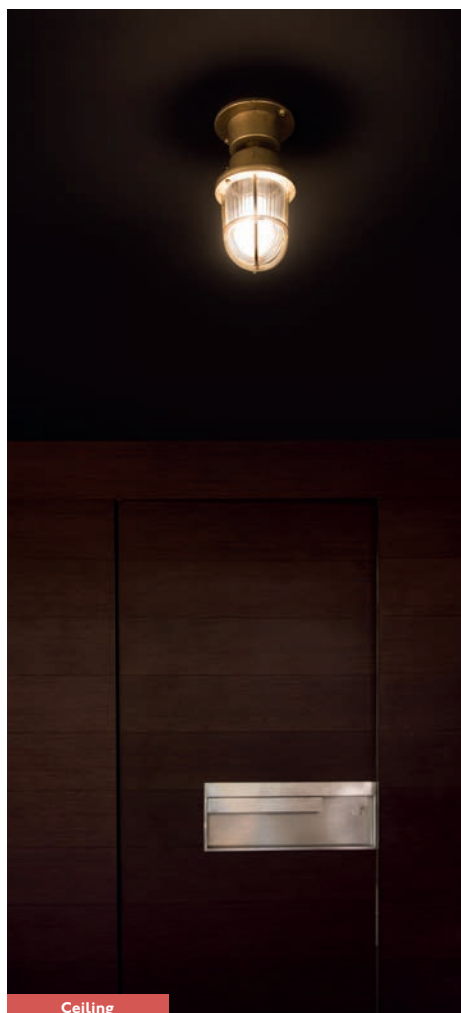

Outdoor & Indoor

Helmet

— Àlex & Manel Llusçà

71158 ● off white/blanco roto

71159 ● old brown/marrón envejec.

2xE27 MAX 15W LED ☒ [17437]

Body Metal

Diff Opal Glass/Cristal Opal

IP44

∅297/11.7"

124/4.8"

OUTDOOR CEILING

Ceiling

Post

Sea side
suitable

Made in Europe

Mauren NEW

70993 ● brass/latón

1xE27 MAX 15W LED ☒ [17463]

Body Brass/Latón

Diff Striped Glass/Cristal Rallado

IP44

∅120/4.7"

Wall 359