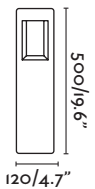

Naya

71199 ● dark grey/gris oscuro

LED SMD 8W 3000K 180lm CRI>80 Driver ✓

Body Aluminium/Aluminio
Diff Opal Polycarbonate/Polycarbonato Opal

IP54 ⚡ 100- 50/
240V 60Hz 120°