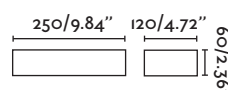

Ola

63064 ● matt nickel/níquel mate

1xE14 MAX 8W LED ⊗ [I7461]

Body Steel/Acero
Diff Glass/Cristal