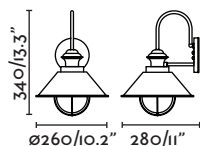

Náutica

71129 ● rust brown/marrón óxido

1x E27 MAX 15W LED [I7463]

Body Metal
Diff Bubble Glass/Cristal Burbuja