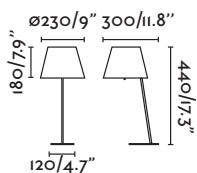

Wall 188

Moma

68500 chrome+white/cromo+blanco

68501 chrome+black/cromo+negro

1xE27 MAX 15W LED [17462]

Body Metal

Shade Textile/Téxtil

Bottom Diff Opal PVC/PVC Opal

Moma

68502 chrome+white/cromo+blanco

68503 chrome+black/cromo+negro

1xE27 MAX 15W LED [17463]

Body Metal

Shade Textile/Téxtil

Bottom Diff Opal PVC/PVC Opal