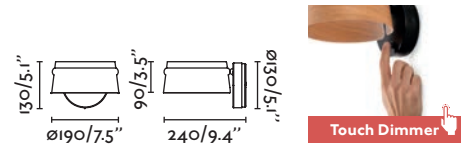

Loop NEW

29566 ● black+wood/negro+madera

LED SMD 6W 2700K 500lm CRI>80 Driver ✓

Body Metal

Shade Cherry Tree Wood/Madera Cerezo