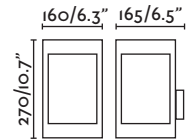

Sunset NEW

70686 ○ white/blanco

70687 ● dark grey/gris oscuro

LED 2xSMD 3W 3000K 250lm CRI>80 ç
Driver ✓

Body Die Cast Aluminium/Aluminio Inyectado
Diff Glass/Cristal

IP54 ⚡ 100- 50/
240V 60Hz