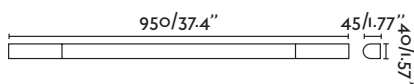

Indo

63146 ● chrome/cromo

LED SMD 9W 4000K 600lm CRI>80 Driver ✓

Body Aluminium/Aluminio
Diff Polycarbonate/Polycarbonato

IP44 □ 100- 50/
240V 60Hz