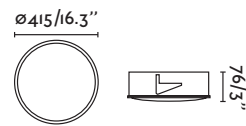

Luan

42931 ○ white/blanco

LED SMD 40W 3000K 3200lm CRI>80
Driver ✓

Body Metal
Diff Opal PMMA/PMMA Opal

IP44 Ⓛ 100- 50/
240V 60Hz

⌀ 375/14.7"