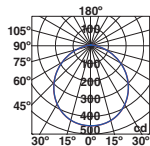

Pauline
— Nahtrang

Dimmer

20100 wood/wood

LED SMD 24W 2700K 2000lm CRI>80
Driver

Body Metal+Wood/Metal+Madera
Diff Polycarbonate/Polycarbonato

DIM L 220- 50/ 240V 60Hz 1.5MT