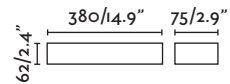

Tacana NEW

- 71047 ○ white/blanco
- 71048 ● dark grey/gris oscuro
- 71049 ● aluminium/aluminio

LED SMD 24W 3000K 1800lm CRI>80
Driver ✓

Body Aluminium/Aluminio
Diff Tempered Glass/Cristal Templado

IP65 ⚡ 220- 50/ 240V 60Hz 🇪🇸

Toluca

- 71050 ● dark grey/gris oscuro
- 71051 ○ white/blanco
- 71052 NEW ● aluminium/aluminio

LED SMD 16W 3000K 900lm CRI>80 Driver ✓

Body Aluminium/Aluminio
Diff Tempered Glass/Cristal Templado

IP54 IK09 ⚡ 220- 50/ 240V 60Hz 🇪🇸