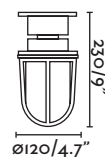

∅120/4.7"

Wall 359

PROJECTORS & SPIKES

OUTDOOR

375

“Inspired by the silhouette of a flower, Flow is a light with timeless lines and a warm design that fits organically into all kinds of outdoor spaces.”

— Alegre Design