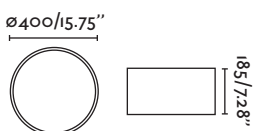

Suspension I36