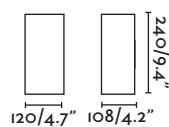

Log NEW

70264 ● dark grey/gris oscuro

LED SMD 9W 3000K 600lm CRI>80 Driver ✓

Body Die Cast Aluminium/Aluminio Inyectado
Diff Opal Polycarbonate/Polycarbonato Opal

IP54 ⚡ 220- 50/
240V 60Hz

OUTDOOR WALL FIXTURES

Lur NEW

70827 ● dark grey/gris oscuro

LED SMD 12W 3000K 950lm CRI>80 Driver ✓

Body Aluminium/Aluminio
Diff Opal PMMA/PMMA Opal

IP54 ⚡ 100- 50/
240V 60Hz

Pol NEW

70829 ● dark grey/gris oscuro

LED SMD 8W 3000K 550lm CRI>80 Driver ✓

Body Aluminium/Aluminio
Diff Opal PMMA/PMMA Opal

IP54 ⚡ 100- 50/
240V 60Hz

Bruc NEW

70828 ● dark grey/gris oscuro

LED 2xSMD 7W 3000K 830lm CRI>80 Driver ✓

Body Aluminium/Aluminio
Diff Glass/Cristal

IP54 ⚡ 100- 50/
240V 60Hz