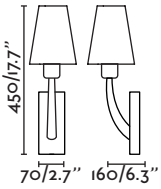

Structure/Estructura

Rem **NEW**

29680 matt nickel/níquel mate

29681 old gold/oro viejo

Shade not incl. / Pantalla no incl.

1xE27 MAX 15W LED [17463]

Body Metal

Shade Textile/Téxtil

Rem **NEW**

29682 matt nickel/níquel mate

29683 old gold/oro viejo

Shade not incl. / Pantalla no incl.

1xE27 MAX 15W LED [17463]

LED HIGH POWER 3W 3000K 200lm CRI>80

Driver

Body Metal

Shade Textile/Téxtil

Shade options/Pantallas

- white/blanco
- beige/beige
- black/negro

- 2P0111
- 2P0112
- 2P0113

- 2P0211
- 2P0212
- 2P0213

- 2P0311
- 2P0312
- 2P0313

- 2P0411
- 2P0412
- 2P0413

Made in Europe