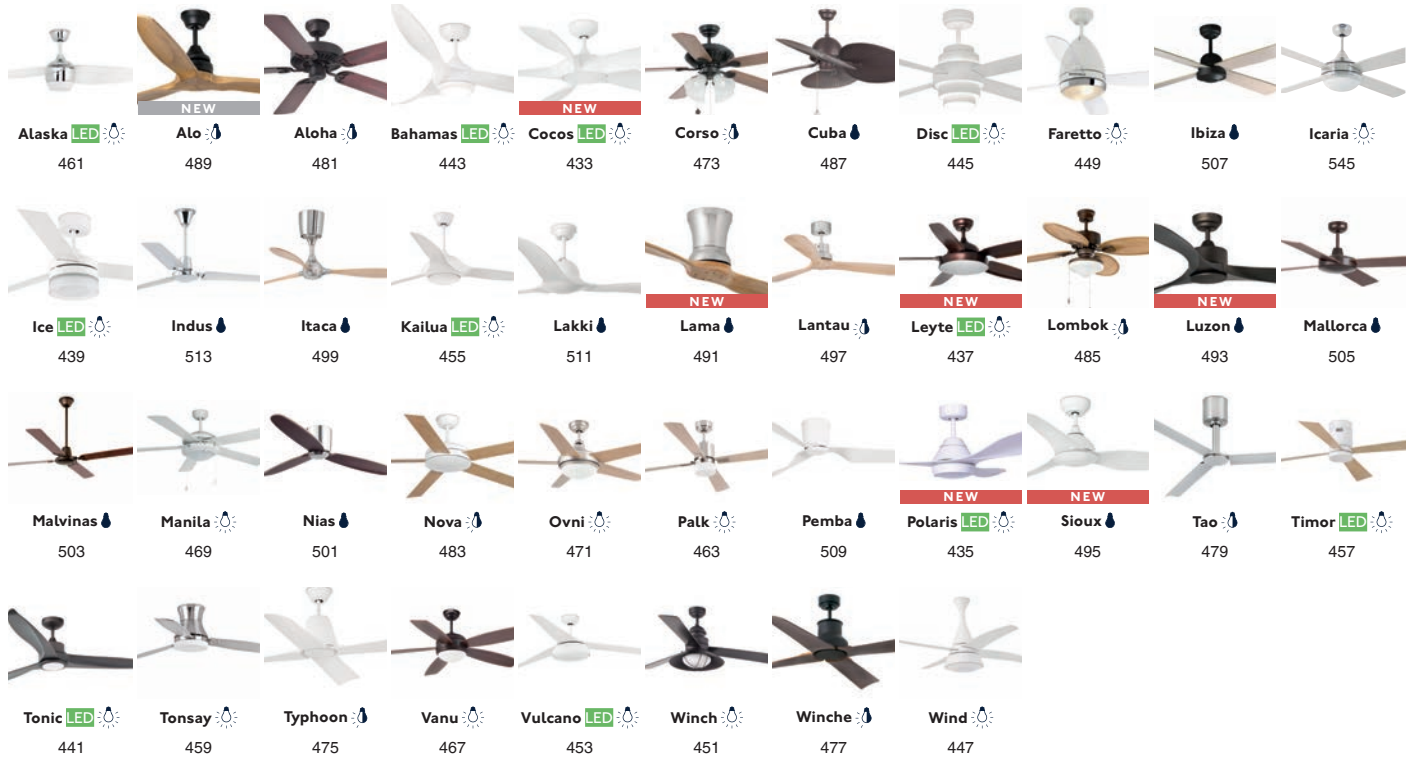

LARGE Ø1300 - 1650 MM