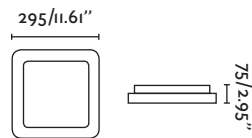

□ 100- 50/
240V 60Hz

Iris

63394 ● grey/gris

LED SMD 20W 3000K 1600lm CRI>80 Driver ✓

Body Polypropylene/Polipropileno
Diff Opal PMMA/PMMA Opal

□ 100- 50/
240V 60Hz

Iris

63395 ● grey/gris