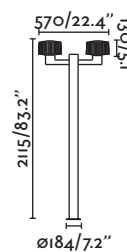

Mistu

— Faro Team

74435+74428² ● dark grey/gris oscuro

2xE27 MAX 15W LED ☒ [I7437]

Body Die Cast Aluminium/Aluminio Inyectado
Diff Opal PMMA/PMMA Opal

Beacon&Post 300

Suspension 284

Wall 337

Mistu

— Faro Team

74436+74428³ ● dark grey/gris oscuro

3xE27 MAX 15W LED ☒ [I7437]

Body Die Cast Aluminium/Aluminio Inyectado
Diff Opal PMMA/PMMA Opal

Beacon&Post 300

Suspension 284

Wall 337

Muffin

— Àlex & Manel Llusçà

74435+74429² ● dark grey/gris oscuro

2xE27 MAX 15W LED ☒ [I7437]

Body Die Cast Aluminium/Aluminio Inyectado
Diff Opal PMMA/PMMA Opal

Beacon&Post 300

Suspension 285

Wall 337