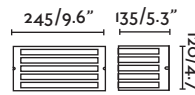

Dorval

72260 ● matt nickel/níquel mate

1xE27 MAX 15W LED ⊗ [I7463]

Body Stainless Steel/Acero Inoxidable
Diff Opal Polycarbonate/Policarbonato Opal

Dorval

72261 ● matt nickel/níquel mate

1xE27 MAX 15W LED ⊗ [I7463]

Body Stainless Steel/Acero Inoxidable
Diff Opal Polycarbonate/Policarbonato Opal

Fedon

70714 ● matt nickel/níquel mate

1xE27 MAX 15W LED ⊗ [I7463]

Body Stainless Steel/Acero Inoxidable
Diff Opal PVC/PVC Opal

Cela

72280 ● matt nickel/níquel mate

1xE27 MAX 15W LED ⊗ [I7463]

Body Stainless Steel/Acero Inoxidable
Diff Opal Polycarbonate/Policarbonato Opal

Cela

72281 ● matt nickel/níquel mate

1xE27 MAX 15W LED ⊗ [I7463]

Body Stainless Steel/Acero Inoxidable
Diff Opal Polycarbonate/Policarbonato Opal