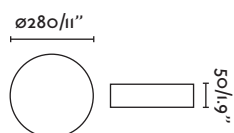

Zon NEW

63291 ● white/blanco

LED I8W 3000K 1600lm Driver ✓

Body Polycarbonate/Polycarbonato
Diff Opal PMMA/PMMA Opal

DIM C IP54 □ 220- 50/
240V 50Hz