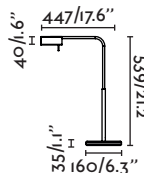

Academy NEW

- 28202 ■ chrome/cromo
- 28203 ■ white/blanco
- 28207 ● black/negro

LED SMD 4W 3000K 350lm CRI>80 Driver ✓

Body Metal+Aluminium/Metal+Aluminium
Diff Opal PMMA/PMMA Opal