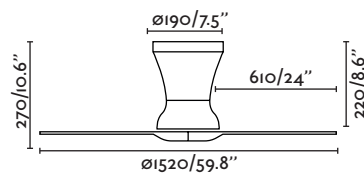

FAV LA VITA WITHOUT LIGHT

NEW

FAN LARGE WITHOUT LIGHT

Lama 143cm/52in NEW

- 33506**  matt nickel / níquel mate  pine wood / madera pino
33507  black / negro  nogal wood / madera nogal

Body Steel/Acero
 Blades Wood/Madera
W 16-27-44
RPM 84-114-143
Airflow 178.83 m³ min/631.3 CFM
 220-240V 50Hz