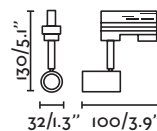

Lao
— Nahrang

- 29031 ● black+copper
- 29032 ● white+copper
- 29045 **NEW** ● black/negro
- 29046 **NEW** ○ white/blanco

LED SMD 4.5W 3000K 400lm CRI>80
Driver ✓

Body Metal
Diff ABS

Ring
— Alex&Manel Llusca

GU10 LED

- 40562 ○ white/blanco
- 40563 ● dark grey/gris oscuro
- 40564 ● matt nickel/níquel mate

1xGU10 MAX 8W LED ✕ [I7324]

Body Metal

Cup
— Alex&Manel Llusca

GU10 LED

- 40592 ● copper/cobre
- 40593 ● matt nickel/níquel mate
- 40594 ● white/blanco

1xGU10 MAX 8W LED ✕ [I7324]

Body Metal

Plot

- 64202 ○ white/blanco
- 64203 ● black/negro

1xGU10 MAX 8W LED ✕ [O I7316 ● I7324]

Body Metal