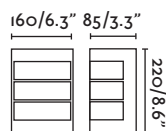

Cela

72281 ● matt nickel/níquel mate

1xE27 MAX 15W LED ⊗ [I7463]

Body Stainless Steel/Acero Inoxidable
Diff Opal Polycarbonate/Policarbonato Opal