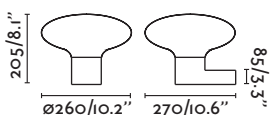

Beacon&Post 300

Pole 301

Suspension 284