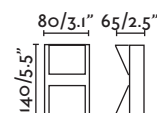

Pill NEW

- 70824 ○ white/blanco
- 70825 ● dark grey/gris oscuro
- 70826 ● rust brown/marrón oxidado

LED CREE 4W 3000K 110lm CRI>80 Driver ✓

Body Aluminium/Aluminio
Diff Glass/Cristal

IP54 ⚡ 100- 50/
240V 60Hz

Class NEW

- 70262 ○ white/blanco
- 70263 ● dark grey/gris oscuro

LED SMD 7W 3000K 480lm CRI>80 Driver ✓

Body Die Cast Aluminium/Aluminio Inyectado

IP54 IK08 ⚡ 220- 50/
240V 60Hz

Kamal

- 70556 ● dark grey/gris oscuro

LED HIGH POWER 1W 3000K 70lm CRI>80 Driver ✓

Body Die Cast Aluminium/Aluminio Inyectado
Diff Tempered Glass/Cristal Templado

IP44 ⚡ 100- 50/
240V 60Hz 110°

Kamal

- 70560 ● dark grey/gris oscuro

LED HIGH POWER 2W 3000K 140lm CRI>80 Driver ✓

Body Die Cast Aluminium/Aluminio Inyectado
Diff Tempered Glass/Cristal Templado

IP44 ⚡ 100- 50/
240V 60Hz 110°