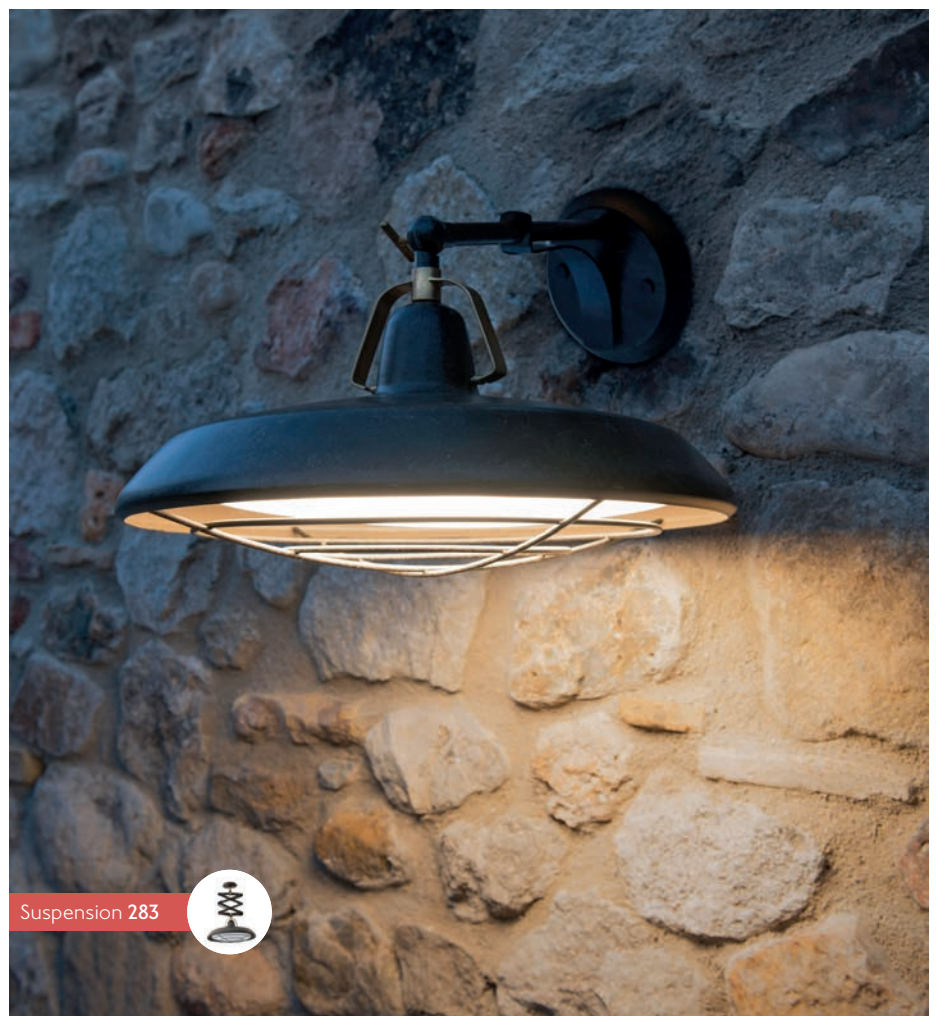

Suspension 283