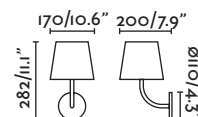

Portable 278