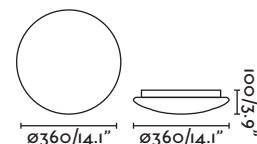

⊕ 100- 50/
240V 60Hz

Ronda

63310 ○ white/blanco

LED SMD 20W 4000K 1700lm CRI>80
Driver ✓

Body Aluminium/Aluminio
Diff Opal PMMA/PMMA Opal

⊕ 100- 50/
240V 60Hz

Liria

63157  matt nickel/níquel mate