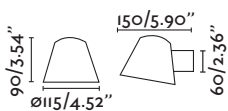

Onze

70760 ● dark grey/gris oscuro

1x E27 MAX 15W LED ⊗ [I7437]

Body Die Cast Aluminium/Aluminio Inyectado
Diff Opal Polycarbonate/Polycarbonato Opal

Beacon 311

Tarraco

73260 ● grey/gris

1x E27 MAX 15W LED ⊗ [I7463]