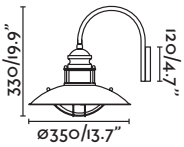

Winch

— Àlex&Manel Lluscà

66200 ● pale brown/marrón pardo

1xE27 MAX 15W LED ☒ [17463]

Body Metal
Diff Glass/Cristal

Winch

— Àlex&Manel Lluscà

66201 ● pale brown/marrón pardo

1xE27 MAX 15W LED ☒ [17463]

Body Metal
Diff Glass/Cristal

Cono

— Àlex & Manel Lluscà

66137 ● rust brown/marrón óxido

2xE14 MAX 8W LED ☒ [17461]

Body Metal
Diff Rustic Glass/Cristal Rústico

Indoor & Outdoor

Plec

— Àlex&Manel Lluscà

66208 ● old brown/marrón envejecido

66209 ● off white/blanco roto

LED SMD 15W 3000K 1200lm CRI>80

Driver ✓

Body Steel/Acero
Diff PVC

IP44 □ 220- 50/
240V 60Hz