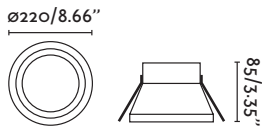

Son-2

42929 ○ white/blanco 2700K

42930 ○ white/blanco 4000K

LED SMD 24W 2000lm CRI>80 Driver ✓

Body Aluminium/Aluminio
Diff PMMA/PMMA

Ⓛ 220- 50/
240V 60Hz

⌀ 205/8"