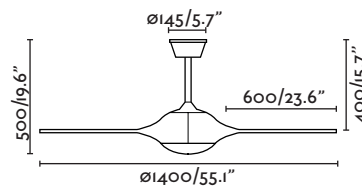

Airflow 141.58 m³ min/5000 CFM

220-
240V 50Hz

Accessory rod

Tija accesorio

100mm/3.9in
250mm/9.8in

FAN LARGE WITH LIGHT

Reversible blades
Palas reversibles

Timor 132cm/52in