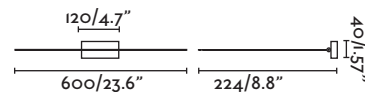

Magritte

61082 ● matt nickel/níquel mate

LED SMD 12W 3000K 750lm CRI>80 Driver ✓

Body Brushed steel/Acero cepillado

□ 100- 50/
240V 60Hz