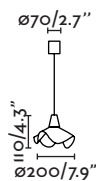

Leather/Piel

Helga NEW

- 66229 ● brown/marrón
- 66230 ● black/negro
- 66231 ● blue/azul
- 66232 ● pink/rosa

LED COB 5W 3000K 440lm CRI>80 Driver ✓
Body Aluminium/Aluminio
Shade Leather/Piel

Leather/Piel