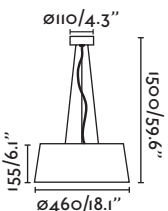

Aina

64174 ○ white/blanco

LED SMD LED 40W 2700K 3000lm CRI>80
Driver ✓

Body Opal Polycarbonate/Policarbonato Opal
Shade Textile/Téxtil

IP44 □ 220- 50/ 240V 60Hz ⊗ I.3MT