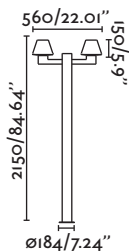

Mistu

— Faro Team

74436+74428³ ● dark grey/gris oscuro

3xE27 MAX 15W LED ☒ [I7437]

Body Die Cast Aluminium/Aluminio Inyectado
Diff Opal PMMA/PMMA Opal

Beacon&Post 300

Suspension 284

Wall 337