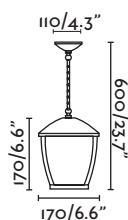

Wilma

74996 ● dark grey/gris oscuro

1x E27 MAX 15W LED [17437]

Body Die Cast Aluminium/Aluminio Inyectado
Diff Translucent Poly./Pol. Translúcido

IP44 1,5MT

Beacon&Post 312

Wall 363