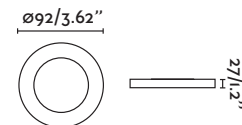

Radón

43398 ○ white/blanco

1xGU10 MAX 8W LED ⊗ [17316]
Socket GU10 ⊗ [43065]

Body Aluminium/Aluminio

⌀80/3.14"