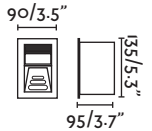

Indi-1

70632 ● dark grey/gris oscuro

LED IW 6500K 48lm CRI>80 Driver ✓

Body Die Cast Aluminium/Aluminio Inyectado
Diff Transparent PVC/PVC Transparente

IP54 ⚡ 220-240V 50Hz

↳ 145x45x70/5,7x1,7x2,7"

Indi-2

70633 ● dark grey/gris oscuro

LED IW 6500K 48lm CRI>80 Driver ✓

Body Die Cast Aluminium/Aluminio Inyectado
Diff Transparent PVC/PVC Transparente

IP54 IK08 ⚡ 220-240V 50Hz

↳ 145x45x70/5,7x1,7x2,7"

Sula

70401 ● dark grey/gris oscuro

LED SMD IW 4000K 75lm CRI>80 Driver ✓

Body Die Cast Aluminium/Aluminio Inyectado
Diff Trans. Polycarbonate/Polycarbonato Trans.

IP65 ⚡ 220-240V 50/60Hz 120°

↳ 142x97x92/5,6x3,8x3,6"

OUTDOOR RECESSED

Landai

70400 ● dark grey/gris oscuro

LED SMD IW 4000K 75lm CRI>80 Driver ✓

Body Die Cast Aluminium/Aluminio Inyectado
Diff Trans. Polycarbonate/Polycarbonato Trans.

IP65 ⚡ 220-240V 50/60Hz 120°

↳ 237x97x92/9,3x3,8x3,6"