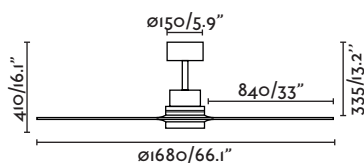

Body Steel/Acero

Blades Natural Wood/Madera Natural

Diff Opal glass/Cristal opal

W 25-47-90

RPM 70-100-140

Airflow 261,6 m³ min/9235 CFM

220-
240V 50Hz

FAN EXTRA LARGE WITHOUT LIGHT