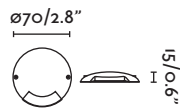

Keenan

- 70564 ● nickel/níquel

LED SMD 1W 6500K 80lm CRI>80
Gear ⊗ [98101050 ELT 50W]
Magnetic Transformer ⊗

Body Aluminium/Aluminio
Diff Transparent Glass/Cristal Transparente