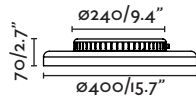

Suspension I01

“Superb, neutral and architectural. Dolme integrates into spaces, giving a touch of light nuanced and comfortable. Available in ceiling and suspension versions, in black and white.”

— Xjer Studio