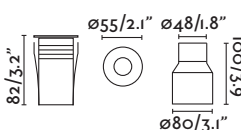

OUTDOOR RECESSED