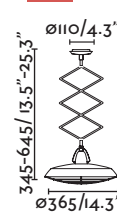

Indoor & Outdoor

Plec
— Àlex & Manel Llusçà

66212 ● old brown/marrón envejecido

66213 ● off white/blanco roto

LED SMD 15W 2700K 2400lm CRI>80

Driver ✓

Body Steel/Acero

Diff PVC

IP44 □ 220- 50/
240V 60Hz