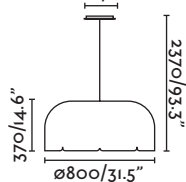

Sound absorbing lamp
 $\alpha = 0.4$

Mute **NEW**

20101 dark grey+grey/gris oscuro+gris

20102 dark grey+brown/gris oscuro+marrón

LED SMD 36W 3000K 2100lm CRI>80 Driver

Body Metal

Shade Recycled PET+Textile Fiber/

PET Reciclado+Fibra T xtil

Diff Opal Glass/Cristal Opal

Pendant & ceiling