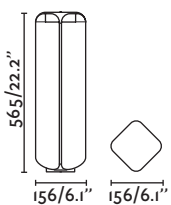

Bu-oh!

— Estudi Ribaudi

71214 ● dark grey/gris oscuro

LED SMD 10W 3000K 800lm CRI>80 Driver ✓

Body Die Cast Aluminium/Aluminio Inyectado
Diff Opal Polycarbonate/Polycarbonato Opal

IP65 ⚡ 100- 50/
240V 60Hz