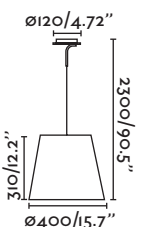

Body Metal
Shade (double) Textile/Téxtil

Floor&Table 88

Wall 186

Essential

29344 white/blanco

1xE27 MAX 15W LED [17464]

Body Metal
Shade Textile/Téxtil

Floor 90