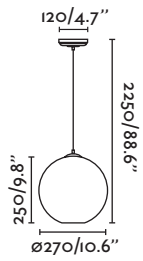

Clara

64128 ● black/negro

1xE27 MAX 15W LED ☒ [I7428]

Body Metal
Diff Glass/Cristal

Halita

65071 ● old gold/oro envejecido

1xE27 MAX 15W LED ☒ [I7428]

Body Metal
Diff Glass/Cristal