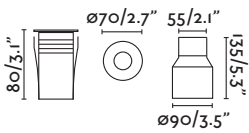

Taro

70449 ● matt nickel/níquel mate

LED COB 7W 3000K 280lm CRI>80 Driver ✓

Body 316 Stainless Steel/Acero Inox 316
Diff Glass/Cristal

IP67 IK08 ⚡ 100- 50/ 240V 60Hz 600Kg. 1322Lb.

Visit faro.es/blog to consult how to install it.
Visita faro.es/blog para consultar su instalación.