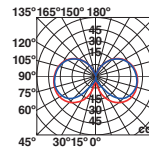

Zoe

72271 ● black/negro

LED SMD 5W 4000K 220lm CRI>80 Driver ✓

Body Aluminium/Aluminio
Diff Opal Polycarbonate/Polycarbonato Opal

IP44 ⚡ 220- 50/
240V 60Hz

Saga

75526 ● dark grey/gris oscuro

LED SMD 9W 4000K 392lm CRI>80 Driver ✓

Body Aluminium/Aluminio
Diff Opal Polycarbonate/Polycarbonato Opal

IP54 ⚡ 100- 50/
240V 60Hz

Sun

70823 ● dark grey/gris oscuro

LED SMD 5W 3000K 275lm CRI>80 Driver ✓

Body Aluminium/Aluminio
Diff Opal Polycarbonate/Polycarbonato Opal

IP54 ⚡ 100- 50/
240V 60Hz

Num

71197 ● dark grey/gris oscuro

LED SMD 7W 3000K 350lm CRI>80 Driver ✓

Body Aluminium/Aluminio
Diff Opal Polycarbonate/Polycarbonato Opal

IP54 ⚡ 100- 50/
240V 60Hz