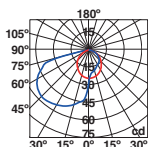

Galo NEW

70266 ○ white/blanco

LED CREE 3W 3000K 200lm CRI>80 Driver ✓

Body Aluminium/Aluminio
Diff Tempered Glass/Cristal Templado

IP54 IK08 ⚡ 100- 50/ 240V 60Hz

73x73/2.8x2.8"