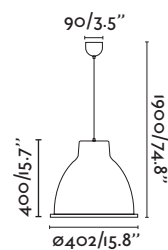

Aluminio

64100 ● matt nickel/níquel mate

1x E27 MAX 15W LED [17464]

Body Aluminium/Aluminio

Transfer

64131 ● matt nickel/níquel mate

3x E27 MAX 15W LED [17463]

Body Aluminium/Aluminio

Aluminio

64101 ● matt nickel/níquel mate

1x E27 MAX 15W LED [17464]

Body Aluminium/Aluminio

Siria

64104 ● matt nickel/níquel mate

1x E27 MAX 15W LED [17464]

Body Aluminium/Aluminio
Diff Glass/Cristal

Bongo

64108 ● matt nickel/níquel mate

1x E27 MAX 15W LED [17464]

Body Aluminium/Aluminio

Charlotte

68562 ● dark grey/gris oscuro

68563 ○ white/blanco

1x E27 MAX 15W LED [17464]

Body Steel/Acero
Diff Opal Polycarbonate/Policarbonato Opal