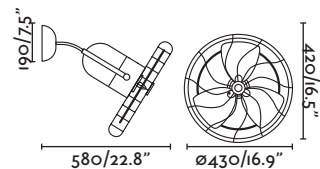

How to install the wall control? Visit faro.es/blog Visita faro.es/blog para la instalación del regulador de pared

Wall control
Regulador de pared

Summer/winter
function
Función
verano/invierno

3 Blades
palas

Suitable for
inclining roof
Apto para techo
inclinado