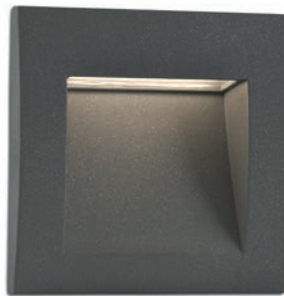

IP65 ⚡ 100-50/240V 60Hz 50°

↳ 62x98/2,4x3,8"

Sedna-1

70146 ● dark grey/gris oscuro

LED SMD 1W 3000K 22lm CRI>80 Driver ✓

Body Aluminium/Aluminio
Diff Glass/Cristal

IP65 IK08 ⚡ 100-50/240V 60Hz 70°

↳ 80x75/3,14x2,9"