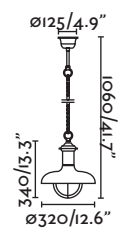

Estoril

71143 ● rust brown/marrón óxido

1x E27 MAX 15W LED [I7437]

Body Metal
Diff Bubble Glass/Cristal Burbuja

IP33 0,7MT