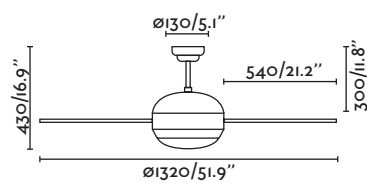

Vanu 132cm/52in

33314 dark brown / marrón oscuro dark walnut / nogal oscuro

1x E27 MAX 15W LED [17463]

Body Metal

Blades Wood/Madera

Diff Opal glass/Cristal opal

W 13-33-64

RPM 75-125-175

Airflow 163.61 m³ min/5778 CFM

220-240V 50Hz