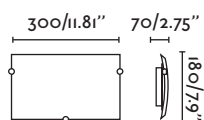

Sunny

63046 ● chrome/cromo

1xE14 MAX 8W LED ⊗ [17460]

Body Steel/Acero
Diff Glass/Cristal