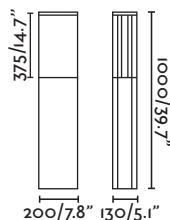

74442 ● dark grey/gris oscuro

1x E27 MAX 15W LED ☒ [17463]

Body Die Cast Aluminium/Aluminio Inyectado
Diff Opal Polycarbonate/Polycarbonato Opal

74443 ● dark grey/gris oscuro

1x PL 2G II 36W ☒ [15923] Ballast ✓

Body Die Cast Aluminium/Aluminio Inyectado
Diff Opal Polycarbonate/Polycarbonato Opal

74441 ● dark grey/gris oscuro

1x E27 MAX 15W LED ☒ [17463]

Body Die Cast Aluminium/Aluminio Inyectado
Diff Opal Polycarbonate/Polycarbonato Opal