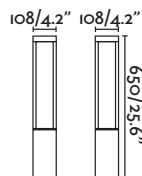

Agra

- 70755 ● dark grey/gris oscuro
- 70756 ● rust brown/marrón óxido

LED COB 10W 3000K 420lm CRI>80 Driver ✓

Body Die Cast Aluminium/Aluminio Inyectado
Diff Transparent Glass/Cristal Transparente

IP54 100- 50/
240V 60Hz

Agra

- 70753 ● dark grey/gris oscuro
- 70754 ● rust brown/marrón óxido

LED COB 10W 3000K 420lm CRI>80 Driver ✓

Body Die Cast Aluminium/Aluminio Inyectado
Diff Transparent Glass/Cristal Transparente

IP54 100- 50/
240V 60Hz