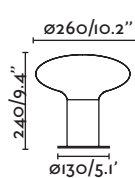

Moon

— Faro Team

74433+74437 ● dark grey/gris oscuro

1x E27 MAX 15W LED ☒ [I7437]

Body Die Cast Aluminium/Aluminio Inyectado
Diff Opal PMMA/PMMA Opal

Moon

— Faro Team

74433+74438 ● dark grey/gris oscuro

1x E27 MAX 15W LED ☒ [I7437]

Body Die Cast Aluminium/Aluminio Inyectado
Diff Opal PMMA/PMMA Opal

Mistu

— Faro Team

74433+74428 ● dark grey/gris oscuro

1x E27 MAX 15W LED ☒ [I7437]

Body Die Cast Aluminium/Aluminio Inyectado
Diff Opal PMMA/PMMA Opal

Muffin

— Àlex & Manel Llusà

74433+74429 ● dark grey/gris oscuro

1x E27 MAX 15W LED ☒ [I7437]

Body Die Cast Aluminium/Aluminio Inyectado
Diff Opal PMMA/PMMA Opal

Blub's

— Estudi Ribaudi

74433+74430 ● dark grey/gris oscuro

1x E27 MAX 15W LED ☒ [I7437]

Body Die Cast Aluminium/Aluminio Inyectado
Diff Opal PMMA/PMMA Opal