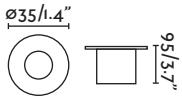

Anti-glare/Antideslumbrante

Grund NEW

70728 ● matt nickel/níquel mate

LED COB 7W 3000K 420lm CRI>90
Driver ☒ [98310125]

Body Aluminium+Stainless Steel 316/
Aluminio+Acero Inoxidable 316

IP67 IK08 350 mA 36° 1000Kg. 2204Lb.

⌀60/2.3"