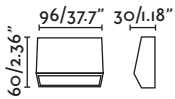

Must

70657 ● dark grey/gris oscuro

LED SMD 1,5W 3000K 80lm CRI>80 Driver ✓

Body ABS
Diff Polycarbonate/Polycarbonato

IP65 □ 220- 50/
240V 60Hz

Must

70658 ● dark grey/gris oscuro

LED SMD 3W 3000K 240lm CRI>80 Driver ✓

Body ABS
Diff Polycarbonate/Polycarbonato

IP65 □ 220- 50/
240V 60Hz

Must

70659 ● dark grey/gris oscuro

LED SMD 2W 3000K 80lm CRI>80 Driver ✓

Body ABS
Diff Polycarbonate/Polycarbonato

IP65 □ 220- 50/
240V 60Hz