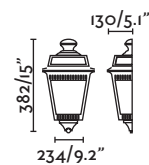

Argot

71424 ● rust brown/marrón óxido

1x E27 MAX 15W LED ⓧ [17463]

Body Steel/Acero
Diff Bubble Glass/Cristal Burbuja

IP44