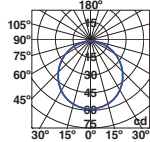

Lao
— Nahrang

- 29025 ● black+copper/negro+cobre
- 29033 ● white+copper/blanco+cobre
- 29039 **NEW** ● black/negro
- 29040 **NEW** ● white/blanco

LED SMD 4.5W 3000K 400lm CRI>80
Driver ✓

Body Metal
Diff ABS