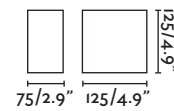

Snow

63285 ○ white/blanco

1xE14 MAX 8W LED ⊗ [17461]

Body Plaster/Yeso