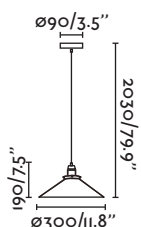

Marlin

64134 ● old gold/oro envejecido

1x E27 MAX 15W LED [17428]

Body Metal
Diff Glass

Marina

60004 ● black/negro

1x E27 MAX 15W LED [17428]

Body Metal
Diff Glass

Wall 195

Nudos

68139 ● dark brown/marrón oscuro

1x E27 MAX 15W LED [17464]

Body Metal
Diff Bubble Glass/Cristal Burbuja

Wall 195

Marlin

64133 ● gold+ black/oro+negro

1x E27 MAX 15W LED [17428]

Body Metal

Wall 195