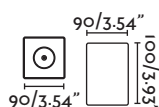

Tami

70799 ● dark grey/gris oscuro

LED COB 12W 3000K 960Lm CRI>80
Driver ✓

Body Die Cast Aluminium/Aluminio Inyectado
Diff Transparent Glass/Cristal Transparente

IP54 ⚡ 100- 50/
240V 60Hz 40°