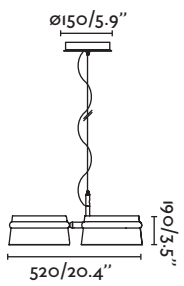

Diff Polycarbonate/Polycarbonato

 200- 50/
240V 60Hz 1.6MT

Dimmer

Loop NEW

29567 ● black+wood/negro+madera

LED SMD 3x6W 2700K 1500lm CRI>80 Driver ✓

Body Metal

Shade Cherry Tree Wood/Madera Cerezo