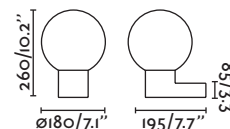

Blub's

— Estudi Ribaudi

74432+74430 ● dark grey/gris oscuro

1 x E27 MAX 15W LED [17437]

Body Die Cast Aluminium/Aluminio Inyectado
Diff Opal PMMA/PMMA Opal

IP44