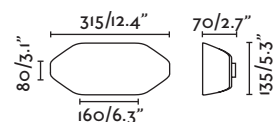

OUTDOOR WALL FIXTURES

Future

— Estudi Ribaudi

71516 ○ white/blanco

71517 ● dark grey/gris oscuro

1 x E27 MAX 15W LED ☒ [17463]

Body Polycarbonate/Polícarbonatoo
Diff Opal Polycarbonate/Polícarbonatoo Opal

Steps