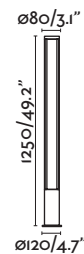

Grop

75601 ● dark grey/gris oscuro

LED SMD 18W 3000K 870lm CRI>80 Driver ✓

Body Die Cast Aluminium/Aluminio Inyectado
Diff Opal Polycarbonate/Polycarbonato Opal

IP54 ⚡ 100- 50/
240V 60Hz ⚡