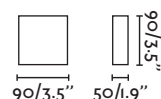

Kaula NEW

70406 ● matt nickel/níquel mate

LED SMD 16W 3000K 650lm CRI>80 Driver ✓

Body 316 Stainless Steel/Acero Inox 316
Diff Opal PMMA/PMMA Opal

IP44 ⚡ 220- 50/
240V 60Hz 🇪🇺