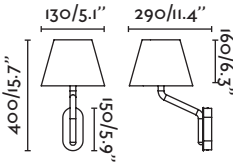

Structure/Estructura

Eterna NEW

24005 chrome/cromo

Shade not incl. / Pantalla no incl.

1xE27 MAX 15W LED [17463]

Body Metal

Floor&Table 45

Eterna NEW

24006 chrome/cromo

Shade not incl. / Pantalla no incl.

1xE27 MAX 15W LED [17463]

LED HIGH POWER 1W 2700K CRI>80
Driver ✓

Body Metal

Eterna NEW

24007 chrome/cromo

Shade not incl. / Pantalla no incl.

1xE27 MAX 15W LED [17463]

LED HIGH POWER 1W 2700K CRI>80
Driver ✓

Body Metal

Shade options/Pantallas

- white/blanco
- beige/beige
- black/negro

- 2P0111
- 2P0112
- 2P0113

- 2P0211
- 2P0212
- 2P0213