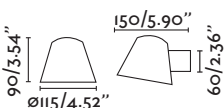

Lise

29888 ○ white/blanco

29889 ● black/negro

LED COB 12W 2700K 740lm CRI>80 Driver ✓

Body Aluminium/Aluminio

100- 50/ 240V 60Hz 80°

Suspension I33

Indoor & Outdoor

Gina

71363 ● dark grey/gris oscuro

71366 ○ white/blanco

71367 ● black/negro

1xGU10 MAX 8W LED ⊗ [I7324]

Body Die Cast Aluminium/Aluminio inyectado
Diff Glass/Cristal

IP44