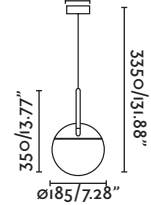

Table 68

Mine

— Nahtrang

28375 ○ white/blanco

28376 ● dark grey/gris oscuro

1 x E27 MAX 15W LED [I7463]

Body Wood+Metal/Madera+Metal
Diff Opal Glass/Cristal Opal

3MT

ø80/3.1"