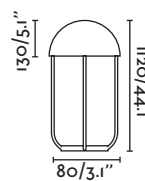

Jellyfish NEW

24521 ● black+gold/negro+oro

LED SMD 6W 3000K 500lm CRI>80 Driver ✓

Body Metal

220- 50/ 240V 60Hz 4.3MT

Jellyfish NEW

24522 ● black+gold/negro+oro

LED SMD 6W 3000K 500lm CRI>80 Driver ✓

Body Metal

220- 50/ 240V 60Hz 1.8MT