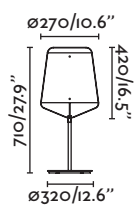

Stood NEW

29847 ● black+wood/negro+madera

1x E27 MAX 15W LED ☒ [17464]

Body Metal

Shade Cherry Tree Wood/Madera Cerezo