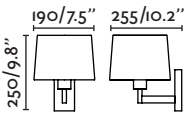

Structure/Estructura

Artis NEW

- 68490 ● bronze/bronce
- 68491 ● chrome/cromo

Shade not incl. / Pantalla no incl.

1xE27 MAX 15W LED [17463]
Body Metal
Shade Textile/Téxtil

Artis NEW

- 68492 ● bronze/bronce
- 68493 ● chrome/cromo

Shade not incl. / Pantalla no incl.

1xE27 MAX 15W LED [17463]
LED 1W 3000K 140lm CRI>80 Driver ✓
Body Metal
Shade Textile/Téxtil

Artis NEW

- 68494 ● bronze/bronce
- 68495 ● chrome/cromo

Shade not incl. / Pantalla no incl.

1xE27 MAX 15W LED [17463]
Body Metal
Shade Textile/Téxtil

Shade options/Pantallas

- white/blanco
- beige/beige
- black/negro

- 2P0111
- 2P0112
- 2P0113

- 2P0211
- 2P0212
- 2P0213

- 2P0411
- 2P0412
- 2P0413

Made in Europe