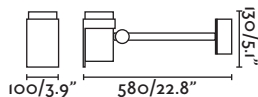

Foc NEW

70157 ● dark grey/gris oscuro

LED COB 15W 3000K 800lm CRI>80 Driver ✓

Body Die Cast Aluminium/Aluminio Inyectado
Diff Glass/Cristal