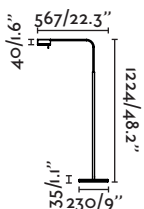

Academy NEW

- 28204 ■ chrome/cromo
- 28205 ■ white/blanco
- 28208 ● black/negro

LED SMD 6W 3000K 550lm CRI>80 Driver ✓

Body Metal+Aluminium/Metal+Aluminium
Diff Opal PMMA/PMMA Opal

Wall I51