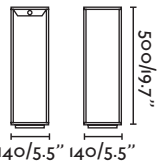

Saura NEW

70774 ● dark grey/gris oscuro

LED SMD 23W 3000K 810lm CRI>80 Driver ✓

Body Aluminium/Aluminio
Diff Polycarbonate/Polycarbonato

IP54 3h Worktime 120° 6mt 180°