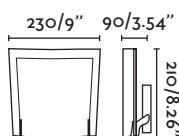

Nash NEW

62819 ○ white/blanco

LED SMD 8W 3000K 450lm CRI>80 Driver ✓

Body Aluminium/Aluminio

Nash NEW

62820 ○ white/blanco

LED SMD 16W 3000K 990lm CRI>80 Driver ✓

Body Aluminium/Aluminio

Ambo

63186 ● pol. aluminium/aluminio pulido

1xE27 MAX 15W LED ⊗ [I7056]

Body Polished Aluminium/Aluminio Pulido

Ola

63064 ● matt nickel/níquel mate

1xE14 MAX 8W LED ⊗ [I7461]

Body Steel/Acero
Diff Glass/Cristal

Ola

63065 ● matt nickel/níquel mate

2xE14 MAX 8W LED ⊗ [I7461]

Body Steel/Acero
Diff Glass/Cristal