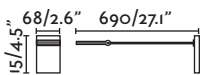

Kew NEW

70407 ● dark grey/gris oscuro

LED 6W 4000K 420lm CRI>80 Driver ✓

Body 316 Stainless Steel/Acero Inox 316
Diff Transparent PMMA/PMMA Transparente

IP68 12V 90°

OUTDOOR PROJECTORS & SPIKES