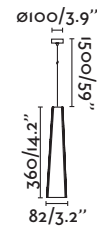

Pluma

— Nahtrang

64170 ○ white/blanco

64172 ● black+gold/negro+oro

LED SMD 6W 3000K 450lm CRI>80 Driver ✓

Body Aluminium/Aluminio

□ 100- 50/ 240V 60Hz   Ⓞ 1.5MT