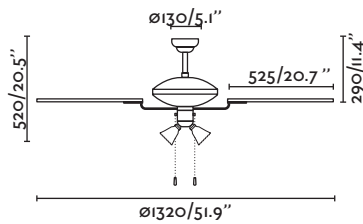

Suitable for direct ceiling mounting
Apto para directo a techo

Reversible blades
Palas reversibles

Controlled by chains
Accionado con cadenas

Summer/winter function
Función verano/invierno

5 Blades palas

Suitable for inclining roof
Apto para techo inclinado

Suitable for direct ceiling mounting
Apto para directo a techo

More downrod
page 580
Más tijas página 580