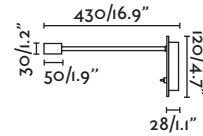

Loke

40994 chrome/cromo

41019 white/blanco

41020 black/negro

LED HIGH POWER 3W 3000K 150lm CRI>80 Driver

Body Aluminium+Silicone/Aluminio+Silicona

Recessed

Loke

40996 chrome/cromo

LED HIGH POWER 3W 3000K 150lm CRI>80 Driver

Body Aluminium/Aluminio

∅60/2.36"

Sami

41023 white/blanco

LED HIGH POWER 3W 2700K 120lm CRI>80 Driver

Body Aluminium+Silicone/Aluminio+Silicona

Switch

Kale NEW

62703 black/negro

LED HIGH POWER 3W 3000K 180lm CRI>80 Driver

Body Aluminium+Silicone/Aluminio+Silicona
Diff PMMA