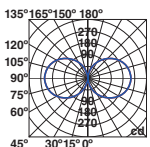

Tram

— Estudi Ribaudí

75532 ● dark grey/gris oscuro

LED SMD 36W 3000K 2700lm CRI>80 Driver ✓

Body Aluminium/Aluminio
Diff Opal Polycarbonate/Polycarbonato Opal

IP65 ⚡ 100- 50/
240V 60Hz

Beacon 297

Wall 331