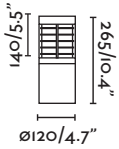

Giza

70767 ● dark grey/gris oscuro

LED COB 15W 3000K 500lm CRI>80 Driver ✓

Body Die Cast Aluminium/Aluminio Inyectado
Diff Trans. Polycarbonate/Polycarbonato Trans.

IP54 ⚡ 100- 50/
240V 60Hz

Wall 354