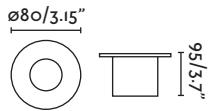

Grund NEW

70728 ● matt nickel/níquel mate

LED COB 7W 3000K 420lm CRI>90
Driver ☒ [98310125]

Body Aluminium+Stainless Steel 316/
Aluminio+Acero Inoxidable 316

IP67 IK08 350 mA 36° 1000Kg. 2204Lb.

⌀60/2.3"