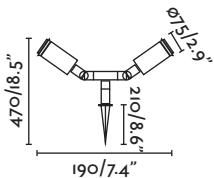

Tono

73150 ● black/negro

1x GU10 MAX 8W LED ⊗ [17325]

Body Die Cast Aluminium/Aluminio Inyectado
Diff Transparent Glass/Cristal Transparente