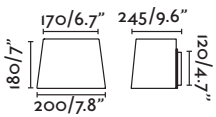

Sweet

— Estudi Ribaudí

29935 nickel+white/níquel+blanco

29950 white/blanco

29951 black/negro

1xE27 MAX 15W LED [17463]

LED HIGH POWER 1W 3000K 200lm CRI>80

Driver

Body Metal

Shade Textile/Téxtil