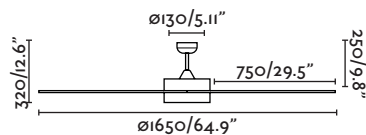

Suitable for
inclining roof
Apto para techo
inclinado

More downrod
page 580
Más tijas página 580