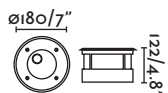

Salt

70591 ● matt nickel/níquel mate

LED COB 9W 3000K 900lm CRI90 Driver ✓

Body 316 Stainless Steel/Acero Inox 316
Diff Glass/Cristal

IP67 IK08 100- 50/ 240V 60Hz 2000Kg. 4409Lb. 45°