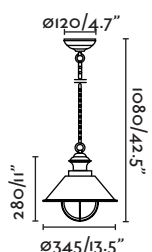

Náutica

71111 ● rust brown/marrón óxido

2xE27 MAX 15W LED ☒ [I7437]

Body Metal

Diff Bubble Glass/Cristal Burbuja