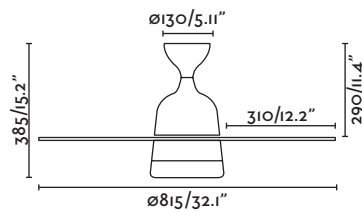

Reversible blades
Palas reversibles

Controlled by
chains
Accionado con
cadenas

4Blades palas