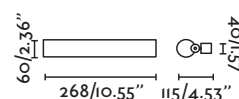

Siret

64177 chrome/cromo

LED SMD 8W 3000K 600lm CRI>80 Driver ✓

Body Aluminium/Aluminio
Diff Opal PMMA/PMMA Opal

IP44 100- 50/ 240V 60Hz