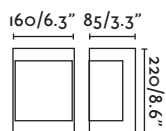

Cela

72280 ● matt nickel/níquel mate

1xE27 MAX 15W LED ⊗ [I7463]

Body Stainless Steel/Acero Inoxidable
Diff Opal Polycarbonate/Policarbonato Opal