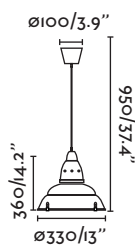

Aluminio

64101 ● matt nickel/níquel mate

1x E27 MAX 15W LED [17464]

Body Aluminium/Aluminio

Siria

64104 ● matt nickel/níquel mate

1x E27 MAX 15W LED [17464]

Body Aluminium/Aluminio
Diff Glass/Cristal