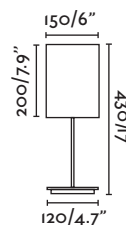

Suspension I37

Wall I87