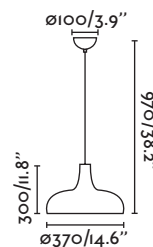

Charlotte

68562 ● dark grey/gris oscuro

68563 ○ white/blanco

1x E27 MAX 15W LED [17464]

Body Steel/Acero
Diff Opal Polycarbonate/Policarbonato Opal