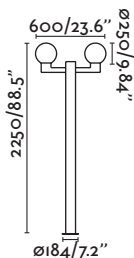

Moon

— Faro Team

74436+74438³ ● dark grey/gris oscuro

3xE27 MAX 15W LED ☒ [I7437]

Body Die Cast Aluminium/Aluminio Inyectado
Diff Opal PMMA/PMMA Opal