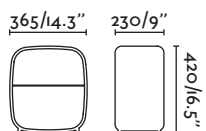

— Jordi Busquets

1968

Dimmer

Made in Spain

1968**28372** ● nogal+beige/nogal+beige**LED** SMD 8W 3000K 1160lm CRI85 Driver ✓Body Wood/Madera
Shade Textile/Téxtil

 220- 50/
240V 60Hz
 
 2,5MT

**Mine**

— Nahrang