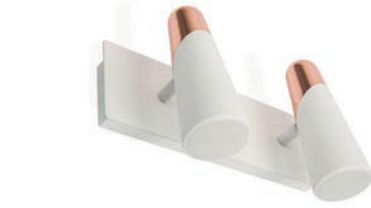

Lao
— Nahrang

- 29026 ● black+copper/negro+cobre
- 29034 ● white+copper/blanco+cobre
- 29041 **NEW** ● black/negro
- 29042 **NEW** ● white/blanco

LED 2xSMD 4.5W 3000K 400lm CRI>80
Driver ✓

Body Metal
Diff ABS