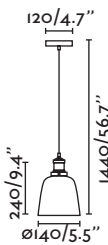

1x E27 MAX 15W LED ☒ [I7425]

Body Metal
Diff Glass/Cristal

1.2MT

**Liz****65080** ● old gold/oro envejecido

1x E27 MAX 15W LED ☒ [I7428]

Body Metal
Diff Glass/Cristal

1.2MT

Alma