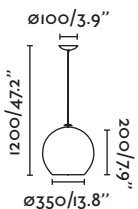

Mali

66872 ○ white/blanco

1x E27 MAX 15W LED [17464]

Body Metal
Diff PVC