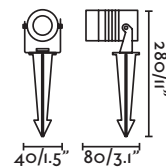

Balder

70469 ● black/negro

LED SMD 3W 3000K 110lm CRI>80 Driver ✓

Body Aluminium/Aluminio
Diff Transparent Glass/Cristal Transparente