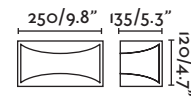

Mol

70720 ● dark grey/gris oscuro

1xE27 MAX 15W LED ⊗ [I7463]

Body Die Cast Aluminium/Acero Inoxidable
Diff Opal Polycarbonate/Policarbonato Opal

Natron

70887 ● dark grey/gris oscuro

1xE27 MAX 15W LED ⊗ [I7437]

Body Die Cast Aluminium/Acero Inoxidable
Diff Transparent Glass/Cristal Transparente

Tejo

70573 ● dark grey/gris oscuro

1xE27 MAX 15W LED ⊗ [I7463]

Body Die Cast Aluminium/Acero Inoxidable
Diff Transparent Glass/Cristal Transparente

Ion

71385 ● matt nickel/níquel mate

2xGX53 9W ⊗ [I7340]

Body Die Cast Aluminium/Acero Inoxidable
Diff Transparent Glass/Cristal Transparente

Negus

70696 ● grey/gris

1xE27 MAX 15W LED ⊗ [I7463]

Body Die Cast Aluminium/Acero Inoxidable
Diff Opal Polycarbonate/Policarbonato Opal

Bonn

70697 ● dark grey/gris oscuro

1xE27 MAX 15W LED ⊗ [I7463]

Body Die Cast Aluminium/Acero Inoxidable
Diff PVC