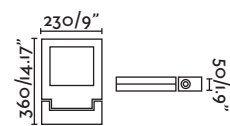

Vic

70581 ● dark grey/gris oscuro

LED SMD 52W 3000K 2400lm CRI>80
Driver ✓

Body Die Cast Aluminium/Aluminio Inyectado
Diff Transparent Glass/Cristal Transparente

IP65 ⚡ 100- 50/
240V 60Hz 25° ↻ 90°/180°