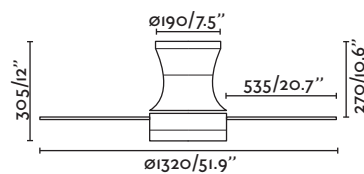

Reversible blades
Palas reversibles

Remote control
Mando a distancia

**Summer/winter
function**
Función
verano/invierno

3Blades palas