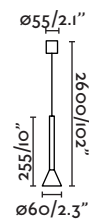

Danka NEW

- 64222 ● matt nickel/níquel mate
- 64223 ● satin gold/oro satinado

LED COB 6W 3000K 530lm CRI>80 Driver ✓

Body Aluminium/Aluminio