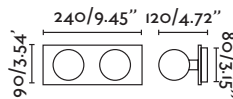

Lass

62974 ○ mirror/espejo

1xG9 MAX 6W LED ☒ [17443]

Body Metal
Diff Glass/Cristal

Lass

63006 ○ mirror/espejo

2xG9 MAX 6W LED ☒ [17443]

Body Metal
Diff Glass/Cristal

Lass

63008 ○ mirror/espejo

4xG9 MAX 6W LED ☒ [17443]

Body Metal
Diff Glass/Cristal

Lass

63009 ○ mirror/espejo

5xG9 MAX 6W LED ☒ [17443]

Body Metal
Diff Glass/Cristal