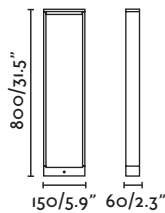

Alp

74451 ● dark grey/gris oscuro

LED SMD 8W 3000K 220lm CRI>80 Driver ✓

Body Die Cast Aluminium/Aluminio Inyectado
Diff Opal Polycarbonate/Policarbonato Opal

IP54 ⚡ 100- 50/ 240V 60Hz 180°

Alp

74452 ● dark grey/gris oscuro

LED SMD 8W 3000K 220lm CRI>80 Driver ✓

Body Die Cast Aluminium/Aluminio Inyectado
Diff Opal Polycarbonate/Policarbonato Opal

IP54 ⚡ 100- 50/ 240V 60Hz 180°

Das

75519 ● dark grey/gris oscuro

LED COB 8W 3000K 480lm CRI>80 Driver ✓

Body Die Cast Aluminium/Aluminio Inyectado
Diff Transparent Glass/Cristal Transparente

IP54 ⚡ 100- 50/ 240V 60Hz 180°

Wall 354

Wall 354

Das

75520 ● dark grey/gris oscuro

LED COB 8W 3000K 480lm CRI>80 Driver ✓

Body Die Cast Aluminium/Aluminio Inyectado
Diff Transparent Glass/Cristal Transparente

IP54 ⚡ 100- 50/ 240V 60Hz 180°