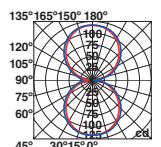

Sticker

— Lucid

75540 ● dark grey/gris oscuro

LED SMD 20W 3000K I350lm CRI>80
Driver ✓

Body Aluminium/Aluminio
Diff Opal PMMA/PMMA Opal

IP65 ⚡ 100- 50/
240V 60Hz

Beacon 293