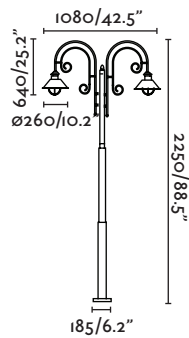

Náutica

71117 ● rust brown/marrón óxido

2xE27 MAX 15W LED ☒ [17463]

Body Metal
Diff Bubble Glass/Cristal Burbuja

Suspension 287

Wall 362