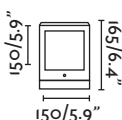

1x GU10 MAX 8W LED ⊗ [I7324]

Body Die Cast Aluminium/Aluminio Inyectado
Diff Transparent Glass/Cristal Transparente

Wall 355

Cartago

73254 ● dark grey/gris oscuro

1x E27 MAX 15W LED ⊗ [I7463]

Body Die Cast Aluminium/Aluminio Inyectado
Diff Opal Polycarbonate/Policarbonato Opal