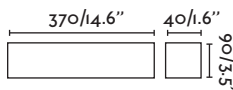

Ola

63064 ● matt nickel/níquel mate

1xE14 MAX 8W LED ⊗ [I7461]

Body Steel/Acero
Diff Glass/Cristal