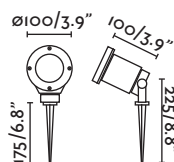

Tono

73150 ● black/negro

1x GU10 MAX 8W LED ⊗ [17325]

Body Die Cast Aluminium/Aluminio Inyectado
Diff Transparent Glass/Cristal Transparente