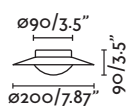

Side ø200

— Alex & Manel Llusçà

- 62132 ○ white/blanco
- 62133 ● white+nickel/blanco+níquel
- 62134 ● black+gold/negro+oro
- 62135 ● black+copper/negro+cobre

1xG9 MAX 6W LED [17443]

Body Metal
Diff Glass/Cristal

Side ø390

— Alex & Manel Llusçà

- 62140 ○ white/blanco
- 62141 ● white+nickel/blanco+níquel
- 62142 ● black+gold/negro+oro
- 62143 ● black+copper/negro+cobre

LED SMD 15W 3000K 1200lm CRI>80

Driver ✓

Body Metal
Diff Glass/Cristal

Side ø450

— Alex & Manel Llusçà

- 62144 ○ white/blanco
- 62145 ● white+nickel/blanco+níquel
- 62146 ● black+gold/negro+oro
- 62147 ● black+copper/negro+cobre

LED SMD 20W 3000K 1600lm CRI>80

Driver ✓

Body Metal
Diff Glass/Cristal