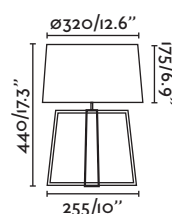

Residential project, Barcelona