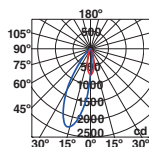

Salt

70591 ● matt nickel/níquel mate

LED COB 9W 3000K 900lm CRI90 Driver ✓

Body 316 Stainless Steel/Acero Inox 316
Diff Glass/Cristal

IP67 IK08 100- 50/ 240V 60Hz 2000Kg. 4409Lb. 45°