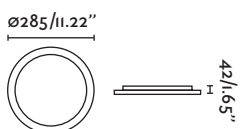

Ami

63397 ○ white/blanco

63398 ● aluminium/aluminio

LED SMD 15W 2700K 1200lm CRI>80
Driver ✓

Body Aluminium/Aluminio
Diff PVC

□ 220- 50/
240V 60Hz

Ronda

63309 ○ white/blanco

LED SMD 15W 4000K 850lm CRI>80
Driver ✓

Body Aluminium/Aluminio
Diff Opal PMMA/PMMA Opal

⊕ 100- 50/
240V 60Hz

Ronda

63310 ○ white/blanco

LED SMD 20W 4000K 1700lm CRI>80
Driver ✓

Body Aluminium/Aluminio
Diff Opal PMMA/PMMA Opal

⊕ 100- 50/
240V 60Hz