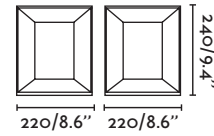

Mila

70771 ● dark grey/gris oscuro

LED SMD 18W 4000K 500lm CRI>80 Driver ✓

Body Die Cast Aluminium/Aluminio Inyectado
Diff Opal Polycarbonate/Polycarbonato Opal

IP65 ⚡ 220- 50/
240V 60Hz ☀