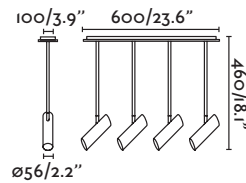

Link

— Estudi Ribaudi

29879 ○ white/blanco

29880 ● black/negro

4xGU10 MAX 8W LED ✕ [○ 17316 ● 17324]

Body Steel/Acero