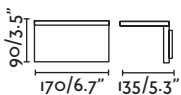

Kami

72283 ● matt nickel/níquel mate

LED HIGH POWER 6W 3000K 140lm CRI>80 Driver ✓

Body 316 Stainless Steel/Acero Inoxidable
Diff Polycarbonate/Polycarbonato

IP44 100- 50/
240V 60Hz **120°**

Aday

70644 ○ white/blanco

70645 ● dark grey/gris oscuro

LED SMD 6W 3000K 450lm CRI>80 Driver ✓

Body Die Cast Aluminium/Aluminio Inyectado
Diff Opal Polycarbonate/Polycarbonato Opal

IP54 **IK08** 220- 50/
240V 60Hz

Aday

70646 ○ white/blanco

70647 ● dark grey/gris oscuro

LED SMD 12W 3000K 950lm CRI>80 Driver ✓

Body Die Cast Aluminium/Aluminio Inyectado
Diff Opal Polycarbonate/Polycarbonato Opal

IP54 **IK08** 220- 50/
240V 60Hz

Ele

74419 ● dark grey/gris oscuro

LED SMD 6W 3000K 450lm CRI>80 Driver ✓

Body Aluminium/Aluminio
Diff Polycarbonate/Polycarbonato

IP54 220- 50/
240V 60Hz **95°**