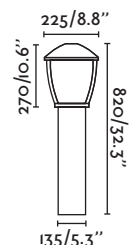

Aristo

73196 ● black/negro

1xG24d-3 26W ⊗ [I5905] Magnetic Gear ✓

Body Die Cast Aluminium/Aluminio Inyectado
Diff Polycarbonate/Polycarbonato

IP65  

Verno

73450 ● black/negro

1xE27 MAX 15W LED ⊗ [I7463]