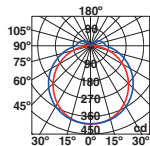

Tone

— Nahtrang

71538 ○ white/blanco

71539 ● dark grey/gris oscuro

LED SMD 20W 3000K 1200lm CRI>80

Driver ✓

Body Die Cast Aluminium/Aluminio Inyectado
Diff Opal Glass/Cristal Opal

IP65 100- 50/
240V 60Hz

Half

— Nahtrang

71536 ○ white/blanco

71537 ● dark grey/gris oscuro

LED SMD 20W 3000K 1350lm CRI>80

Driver ✓

Body Die Cast Aluminium/Aluminio Inyectado
Diff Opal Glass/Cristal Opal

IP65 100- 50/
240V 60Hz