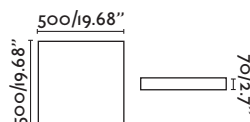

Silk

62960 ● white/blanco

LED SMD 60W 3000K 4800lm CRI>80
Driver ✓

Body Metal
Diff Acrylic textile/Téxtil acrílico

⊕ 220- 50/
240V 60Hz