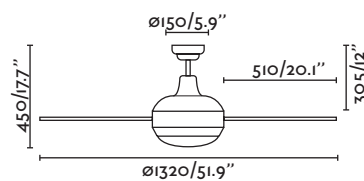

FAN LARGE WITH LIGHT

Reversible blades
Palas reversibles

Corso 132cm/52in

33274  dark brown / marrón oscuro  reddish mahogany+pickled oak / caoba rojizo+roble envejecido

4xE27 MAX 15W LED  [17463]

Body Metal