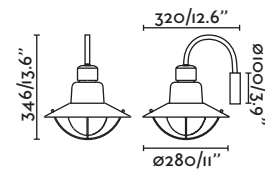

1 x E27 MAX 15W LED [17463]

Body Metal

Diff Opal Glass/Cristal Opal

IP44

Plec

— Alex & Manel Llusçà

66208 ● old brown/marrón envejecido

66209 ● off white/blanco roto