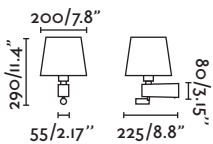

Room

— Àlex & Manel Llusà

29976 nickel+white/níquel+blanco

29977 nickel+black/níquel+negro

1 x E27 MAX 15W LED [17463]

LED HIGH POWER 3W 3000K CRI>80

Driver

Body Metal

Shade Textile/Téxtil