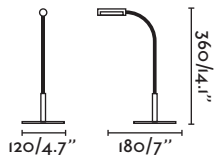

Serp NEW

- 50065 ● black/negro
- 50066 ● matt white/blanco mate
- 50067 ● copper/cobre

LED SMD 4W 3000K 220lm CRI>80 Driver ✓

Body Metal

INDOOR DESK

Touch Dimmer

Greta

- 52072 ○ white/blanco
- 52077 ● grey/gris

LED SMD 4W 3000K 430lm CRI>80 Driver ✓

Body Aluminium+Silicone+Polycarbonate/
Aluminio+Silicona+Polycarbonato

↔ USB charger

Switch

Touch Dimmer

Lena

- 52057 ○ white/blanco
- 52058 ● black/negro

LED SMD 3W 4000K 300lm CRI>80 Driver ✓

Body Aluminium+Polycarbonate+Silicone/
Aluminio+Polycarbonato+Silicona
Diff Glass/Cristal

Electronic Adaptateur
11V 350mA ✓

Switch

Otto

- 52064 ● black/negro
- 52065 ○ white/blanco

LED SMD 6W 4000K 550lm CRI>80 Driver ✓

Body Metal+Polycarbonate+Silicone/
Metal+Polycarbonato+Silicona

1,8MT