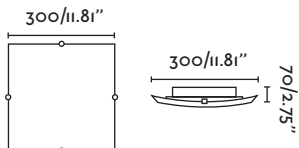

Liria

63157 matt nickel/níquel mate

2xE27 MAX 15W LED [I7056]

Body Metal
Diff Translucent Glass/Cristal Translúcido