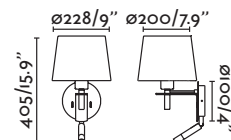

Suspension III

Fusta

— Àlex & Manel Llusçà

28391 white+wood/blanco+madera

1 x E27 MAX 15W LED [17463]

LED HIGH POWER 3W 3000K 140lm CRI>80
Driver

Body Metal+Wood/Metal+Madera
Shade Textile/Téxtil