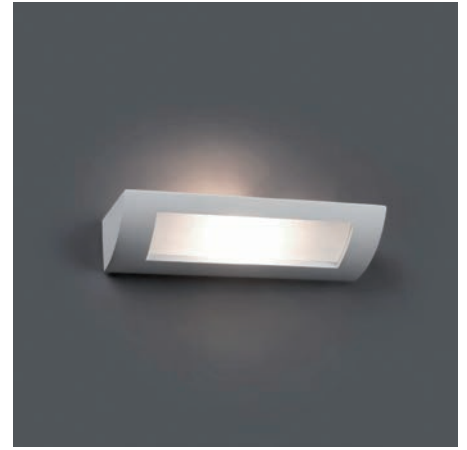

Cheras

63175 ○ white/blanco

1xR7s JP78mm MAX 7W LED ⊗ [I7488]

Body Plaster/Yeso