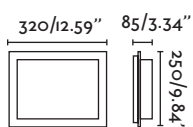

Diula

62987 ● matt nickel/níquel mate

1xE27 MAX 15W LED ⊗ [17463]

Body Steel/Acero
Diff Glass/Cristal