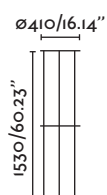

1 x E27 MAX 15W LED ☒ [17463]

Body Opal PEMD/PEMD Opal

IP44   3MT

Structure

74424 ● black/negro

Body Steel/Acero

Structure

74422 ● black/negro