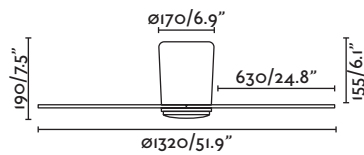

Nias 132cm/52in

33472 matt nickel / níquel mate rustic pine / pino rústico

Body Steel/Acero

Blades Wood/Madera

W 2-7-9-14-21-32

RPM 50-82-114-146-178-210

Airflow 195.39 m³ min/6900 CFM

220- 50/

240V 60Hz