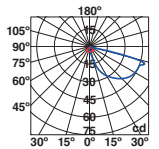

Horus

70155 ● grey/gris

LED SMD 4W 3000K 55lm CRI>80 Driver ✓

Body Die Cast Aluminium/Aluminio Inyectado
Diff Polycarbonate/Polycarbonato

IP65 ⚡ 100-50/240V 60Hz 50°

↳ 62x98/2,4x3,8"