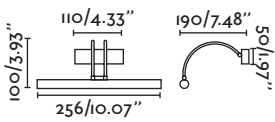

Henlein

61064 ● matt nickel/níquel mate

LED SMD 3W 4100K 192lm CRI>80 Driver ✓

Body Metal

Klimt

61048 ● matt nickel/níquel mate

61049 ● old gold/oro envejecido

LED SMD 6W 3000K 429lm CRI>80 Driver ✓

Body Aluminium/Aluminio

Lumiere

61066 ● matt nickel/níquel mate

2xG9 MAX 6W LED ⊗ [17443]

Body Metal

Monet

61068 ● matt nickel/níquel mate

LED SMD 6W 3000K 360lm CRI>80 Driver ✓

Body Metal