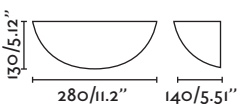

Kamen

63311 ● beige/beige

63312 ● grey/gris

1xG9 MAX 6W LED ⊗ [17443]

Body Concrete/Cemento