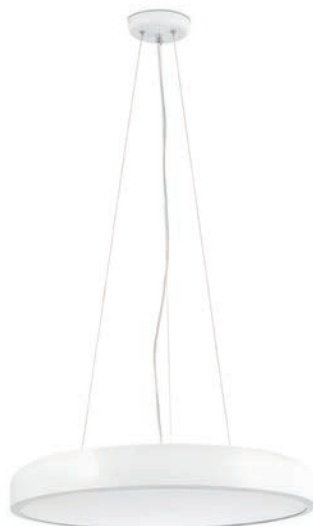

ø430/16.9"

Small suspension kit accessory

64184 ○ white / blanco

1120/44.9"

INDOOR SUSPENDED

Pluma

— Nahtrang

64170 ○ white/blanco