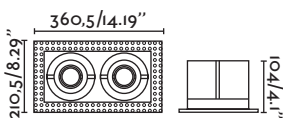

Gingko QR III

03040202 ● black/negro

2xG53 100W ⊗
Transformer ⊗ [98111105] [LED 98111050]

Body Steel/Acero

↳ 314x164/12.3x6.4"

Without Frame