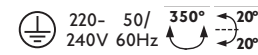

- 29028 ● black+copper/negro+cobre
- 29036 ● white+copper/blanco+cobre
- 29051 **NEW** ● black/negro
- 29052 **NEW** ● white/blanco

LED 3xSMD 4.5W 3000K 400lm CRI>80
Driver ✓

Body Metal
Diff ABS