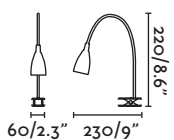

Suspension I31

Loke

40995 ● chrome/cromo

41021 ○ white/blanco

41022 ● black/negro

LED HIGH POWER 3W 3000K 120lm CRI>80 Driver

Body Aluminium+Metal/Aluminio+Metal

Lena