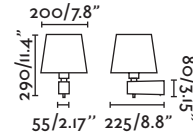

Room

— Àlex & Manel Llusà

29974 nickel+white/níquel+blanco

29975 nickel+black/níquel+negro

1 x E27 MAX 15W LED [17463]

Body Metal

Shade Textile/Téxtil