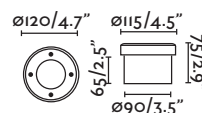

Lio

71495 ● matt nickel/níquel mate

1x GX53 6W 3000K 330lm [17340]

Body 316 Stainless Steel/Acero Inox 316
Diff Glass/Cristal

IP67 IK10 2000Kg. 4409Lb.