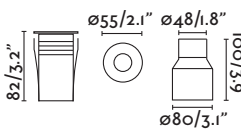

3000K

Curtis

70462N ● matt nickel/níquel mate

LED HIGH POWER 2W 3000K 77Lm CRI>80 Driver ✓

Body 316 Stainless Steel/Acero Inox 316
Diff Glass/Cristal

IP67 IK08 100-50/240V 60Hz 45°