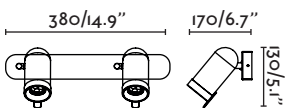

Ceiling 212

GU10 LED

Orleans NEW

- 43523 ● white/blanco
- 43524 ● black/negro
- 43525 ● chrome/cromo

2xGU10 MAX 8W LED ⊗ [○ I7309 ● I7324]
Body Metal

GU10 LED

Orleans NEW

- 43526 ● white/blanco
- 43527 ● black/negro
- 43528 ● chrome/cromo