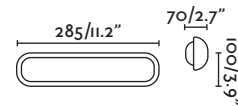

Half

— Nahtrang

71536 ○ white/blanco

71537 ● dark grey/gris oscuro

LED SMD 20W 3000K 1350lm CRI>80

Driver ✓

Body Die Cast Aluminium/Aluminio Inyectado
Diff Opal Glass/Cristal Opal

IP65 100- 50/
240V 60Hz