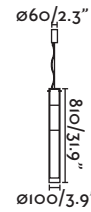

Made in Spain

Etna
— Pepe Llaudet

- DV00035 ● wood/madera
- DV00032 ● black wood/madera negra

1xGU10 MAX 8W LED ⊗ [I7330]

Body Metal+Wood/Metal+Madera
Diff Pyrex blown glass/Cristal soplado Pyrex

Made in Spain

Etna
— Pepe Llaudet

- DV00036 ● wood/madera
- DV00033 ● black wood/madera negra

1xGU10 MAX 8W LED ⊗ [I7330]

Body Metal+Wood/Metal+Madera
Diff Pyrex blown glass/Cristal soplado Pyrex

Made in Spain

Etna
— Pepe Llaudet

- DV00037 ● wood/madera
- DV00034 ● black wood/madera negra

1xGU10 MAX 8W LED ⊗ [I7330]

Body Metal+Wood/Metal+Madera
Diff Pyrex blown glass/Cristal soplado Pyrex