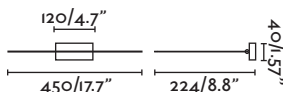

Magritte

61081 ● matt nickel/níquel mate

LED SMD 8W 3000K 500lm CRI>80 Driver ✓

Body Brushed steel/Acero cepillado

□ 100- 50/
240V 60Hz