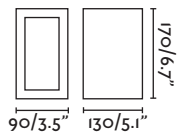

OUTDOOR WALL FIXTURES