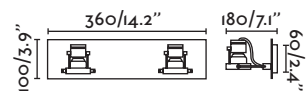

List

60000 ● black/negro

1xE27 MAX 15W LED [17463]

Body Metal

INDOOR SPOTLIGHTS

List

60001 ● black/negro

2xE27 MAX 15W LED [17463]

Body Metal

Galaxia

40791 ● matt nickel/níquel mate

1xGU10 MAX 8W LED [17316]

Body Metal

Galaxia

40792 ● matt nickel/níquel mate

2xGU10 MAX 8W LED [17316]

Body Metal