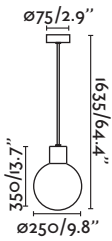

Moon

— Faro Team

74427+74438 ● dark grey/gris oscuro

1x E27 MAX 15W LED [17437]

Body Die Cast Aluminium/Aluminio Inyectado
Diff Opal PMMA/ PMMA Opal

IP44