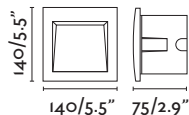

Sedna-3

70148 ● dark grey/gris oscuro

LED SMD 3W 3000K 122lm CRI>80 Driver ✓

Body Aluminium/Aluminio
Diff Glass/Cristal

IP65 IK08 ⚡ 100-50/240V 50Hz 70°

↳ 128x112/5x4,4"