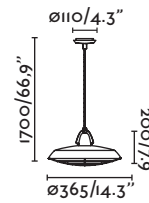

Indoor & Outdoor

Plec
— Àlex & Manel Llusçà

66210 ● old brown/marrón envejecido

66211 ● off white/blanco roto

LED SMD 15W 2700K 2400lm CRI>80

Driver ✓

Body Steel/Acero

Diff PVC

IP44 □ 220- 50/
240V 60Hz Ⓢ 1,5MT