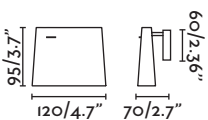

Aurea
— Estudi Ribaudi

62115 ○ white/blanco

LED SMD 6W 2700K 230lm CRI>80 Driver ✓

Body Steel+Aluminium/Acero+Aluminio
Diff Polycarbonate/Policarbonato

100-240V 50/60Hz 350° 90°