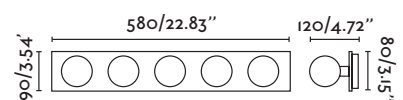

Lass

63009 ○ mirror/espejo

5xG9 MAX 6W LED ☒ [17443]

Body Metal
Diff Glass/Cristal