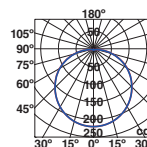

Side ø450

— Alex & Manel Llusçà

- 62144 ○ white/blanco
- 62145 ● white+nickel/blanco+níquel
- 62146 ● black+gold/negro+oro
- 62147 ● black+copper/negro+cobre

LED SMD 20W 3000K 1600lm CRI>80

Driver ✓

Body Metal
Diff Glass/Cristal