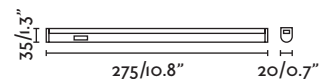

Unit

62086 ○ white/blanco

LED SMD 4W 4000K 3000lm CRI>80
Driver ✓

Body Polycarbonate/Polycarbonato

□ 100- 50Hz
240V