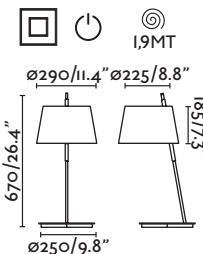

Made in Spain

Tango
— Estudi Ribaudi

- DT00066G ● grey/gris
- DT00066N ● grey+black/gris+negro

1x E27 MAX 15W LED [17464]

Body Metal
Shade Textile/Téxtil
Top Diff Metal