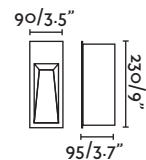

Landai

70400 ● dark grey/gris oscuro

LED SMD IW 4000K 75lm CRI>80 Driver ✓

Body Die Cast Aluminium/Aluminio Inyectado
Diff Trans. Polycarbonate/Polycarbonato Trans.

IP65 ⚡ 220-240V 50/60Hz 120°

↳ 237x97x92/9,3x3,8x3,6"