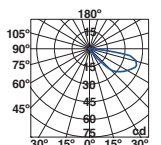

IP65  100- 50/
240V 60Hz  120°

Grant

70656 ● dark grey/gris oscuro

LED SMD 1W 3000K 65lm CRI>80 Driver ✓

Body ABS
Diff Polycarbonate/Polycarbonato

IP65  100- 50/
240V 60Hz  120°

Giza

70766 ● dark grey/gris oscuro