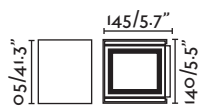

Lace

70811 ● dark grey/gris oscuro

LED HIGH POWER 6W 4000K 315lm CRI>80 Driver ✓

Body Die Cast Aluminium/Aluminio Inyectado
Diff Transparent Glass/Cristal Transparente

IP54 ⚡ 100- 50/ 240V 60Hz **110°**