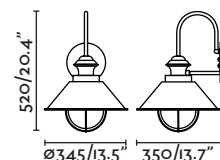

Náutica

- 71105 ● white+copper/blanco+cobre
- 71107 ● brown+copper/marrón+cobre
- 71110 ● rust brown/marrón óxido

1x E27 MAX 15W LED [I7463]

Body Metal
Diff Bubble Glass/Cristal Burbuja

Náutica

71109 ● rust brown/marrón óxido

1x E27 MAX 15W LED [I7463]

Body Metal
Diff Bubble Glass/Cristal Burbuja

Suspension 287

Pole 320

Náutica

71128 ● rust brown/marrón óxido

1x E27 MAX 15W LED [I7463]

Body Metal
Diff Bubble Glass/Cristal Burbuja

Náutica

71129 ● rust brown/marrón óxido

1x E27 MAX 15W LED [I7463]

Body Metal
Diff Bubble Glass/Cristal Burbuja