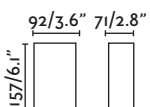

70813 ○ white/blanco

LED HIGH POWER 6W 4000K 315lm CRI>80
Driver ✓

Body Die Cast Aluminium/Aluminio Inyectado
Diff Transparent Glass/Cristal Transparente

IP54 ⚡ 100- 50/
240V 60Hz

Tane

72269 ● dark grey/gris oscuro