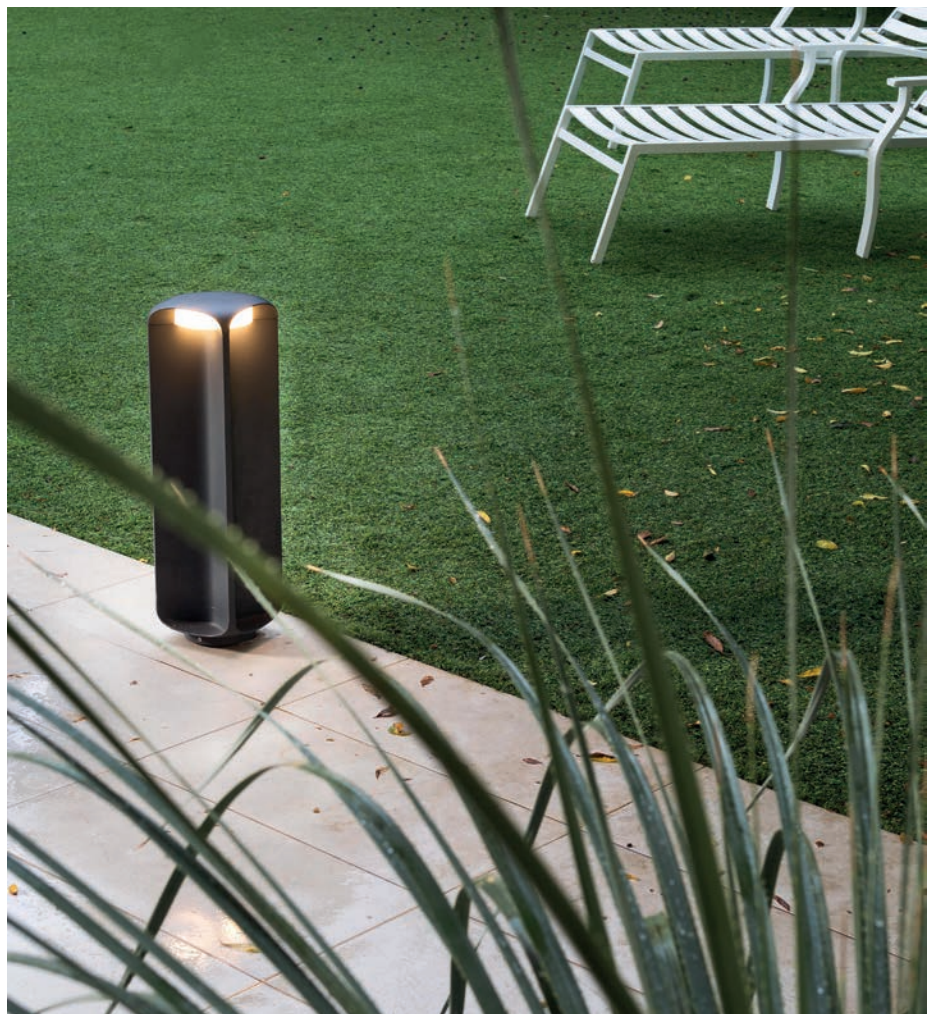

Bu-oh!

— Estudi Ribaudi

71214 ● dark grey/gris oscuro

LED SMD 10W 3000K 800lm CRI>80 Driver ✓

Body Die Cast Aluminium/Aluminio Inyectado
Diff Opal Polycarbonate/Polycarbonato Opal

IP65 ⚡ 100- 50/
240V 60Hz