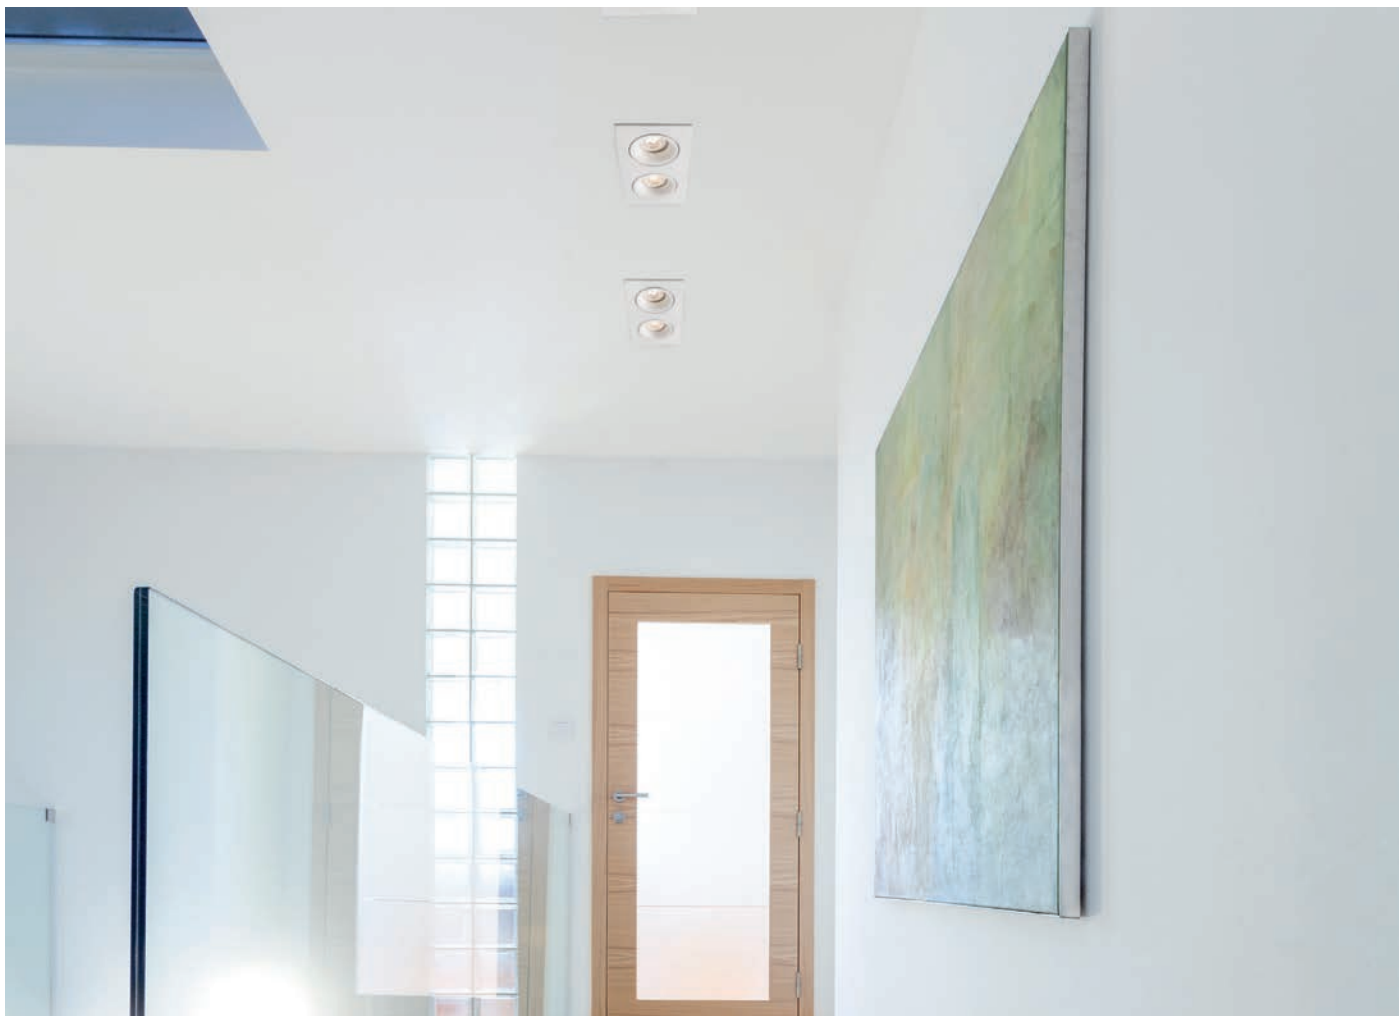

Argón

43402 ○ white/blanco

1xGU10 MAX 8W LED ⊗ [17316]
Socket GU10 ⊗ [43065]

Body Aluminium/Aluminio

⊕ 100x100/3.9x3.9"