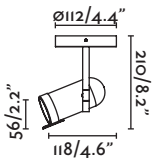

Orleans NEW

- 43532 ○ white/blanco
- 43533 ● black/negro
- 43534 ● chrome/cromo

2xGU10 MAX 8W LED ⊗ [○ I7309 ● I7324]
Body Metal