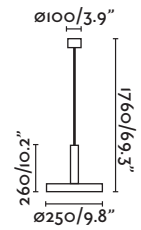

Whizz

— Christoph Friedrich Wagner

20160 ● black+gold/negro+oro

20161 ● gold+black/oro+negro

1 x E27 MAX 15W LED [I7461]

Body Metal/Metal

Floor 82

Wall 178

Planet

— Xjer Studio

65046 ○ white/blanco

65047 ● copper/cobre

LED SMD 12W 3000K 780lm CRI>80 Driver ✓

Body Metal+Aluminium/ Metal+Aluminio
Diff PMMA