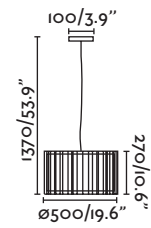

Linda

— Estudi Ribaudí

29309 ● white+black/blanco+negro

29313 ● black+white/negro+blanco

1 x E27 MAX 15W LED ☒ [I7463]

Body Steel/Acero

Diff Textile/Téxtil

Floor&Table 85

Wall 183

INDOOR SUSPENDED