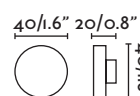

Portable with rechargeable battery
Portátil con batería recargable

1W 100lm 15h worktime	2W 200lm 10h worktime	3W 300lm 5h worktime

3 Intensities/intensidades