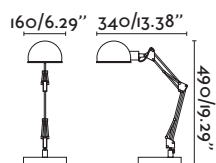

Baobab

51908 ○ white/blanco

51909 ● black/negro

51910 ● grey/gris

51911 ● green/verde

1 x E14 MAX 8W LED [17461]

Body Metal