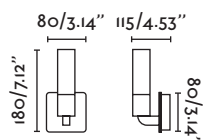

Laos

63320 chrome/cromo

1xE14 MAX 8W LED [17460]

Body Aluminium/Aluminio
Diff Opal Glass/Cristal Opal

IP44