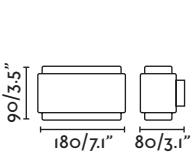

Zoe

72271 ● black/negro

LED SMD 5W 4000K 220lm CRI>80 Driver ✓

Body Aluminium/Aluminio
Diff Opal Polycarbonate/Polycarbonato Opal

IP44 ⚡ 220- 50/
240V 60Hz

Saga

75526 ● dark grey/gris oscuro

LED SMD 9W 4000K 392lm CRI>80 Driver ✓

Body Aluminium/Aluminio
Diff Opal Polycarbonate/Polycarbonato Opal

IP54 ⚡ 100- 50/
240V 60Hz

Sun

70823 ● dark grey/gris oscuro

LED SMD 5W 3000K 275lm CRI>80 Driver ✓

Body Aluminium/Aluminio
Diff Opal Polycarbonate/Polycarbonato Opal

IP54 ⚡ 100- 50/
240V 60Hz

Num

71197 ● dark grey/gris oscuro

LED SMD 7W 3000K 350lm CRI>80 Driver ✓

Body Aluminium/Aluminio
Diff Opal Polycarbonate/Polycarbonato Opal

IP54 ⚡ 100- 50/
240V 60Hz