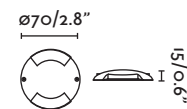

Keenan

- 70564 ● nickel/níquel

LED SMD 1W 6500K 80lm CRI>80
Gear ⊗ [98101050 ELT 50W]
Magnetic Transformer ⊗

Body Aluminium/Aluminio
Diff Transparent Glass/Cristal Transparente