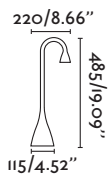

Electronic Adaptateur
11V 350mA ✓

Switch