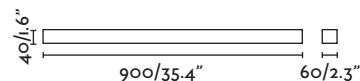

Line NEW

65139 ● aluminium/aluminio

LED SMD 10W 3000K 1300lm CRI90
Driver ✓

Body Aluminium/Aluminio
Diff Opal Polycarbonate/Policarbonato Opal

IP54 220- 50/
240V 60Hz

Nilo NEW

63318 ● chrome/cromo

LED SMD 12W 3000K 950 lm CRI>80
Driver ✓

Body Aluminium/Aluminio
Diff PMMA

IP44 100- 50/
240V 60Hz

Nilo NEW

63319 ● chrome/cromo

LED SMD 18W 3000K 1400lm CRI>80
Driver ✓

Body Aluminium/Aluminio
Diff PMMA

IP44 100- 50/
240V 60Hz