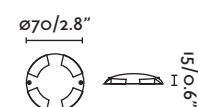

Brow NEW

- 70408 ○ white/blanco
- 70409 ● dark grey/gris oscuro

LED SMD 3W 3000K 250lm CRI>80 Driver ✓

Body Polycarbonate/Polycarbonato
Diff Opal PMMA/PMMA Opal

Keenan

- 70546 ● nickel/níquel

LED SMD 0,5W 6500K 20lm CRI>80
Gear ⊗ [98101050 ELT 50W]
Magnetic Transformer ⊗

Body Aluminium/Aluminio
Diff Transparent Glass/Cristal Transparente

Keenan

- 70547 ● nickel/níquel

LED SMD 0,8W 6500K 40lm CRI>80
Gear ⊗ [98101050 ELT 50W]
Magnetic Transformer ⊗

Body Aluminium/Aluminio
Diff Transparent Glass/Cristal Transparente

Keenan

- 70564 ● nickel/níquel

LED SMD 1W 6500K 80lm CRI>80
Gear ⊗ [98101050 ELT 50W]
Magnetic Transformer ⊗

Body Aluminium/Aluminio
Diff Transparent Glass/Cristal Transparente