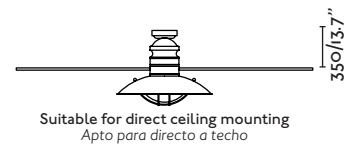

FAN LARGE WITH LIGHT

Winch 132cm/52in

33396 dark brown / marrón oscuro

2x E27 MAX 15W LED [17463]

Body Steel/Acero

Blades MDF Wood/Madera MDF

Diff Opal glass/Cristal opal

W 15-30-60

RPM 90-145-190

Airflow 151.38 m³ min/5346 CFM

220-240V 50Hz