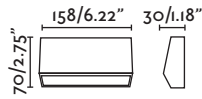

Must

70657 ● dark grey/gris oscuro

LED SMD 1,5W 3000K 80lm CRI>80 Driver ✓

Body ABS
Diff Polycarbonate/Polycarbonato

IP65 □ 220- 50/
240V 60Hz

Must

70658 ● dark grey/gris oscuro

LED SMD 3W 3000K 240lm CRI>80 Driver ✓

Body ABS
Diff Polycarbonate/Polycarbonato

IP65 □ 220- 50/
240V 60Hz

Must

70659 ● dark grey/gris oscuro

LED SMD 2W 3000K 80lm CRI>80 Driver ✓

Body ABS
Diff Polycarbonate/Polycarbonato

IP65 □ 220- 50/
240V 60Hz