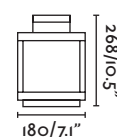

100lm 250lm 400lm

3 intensities