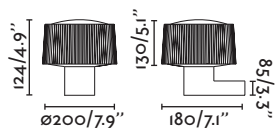

Muffin

— Àlex & Manel Llusçà

74432+74429 ● dark grey/gris oscuro

1 x E27 MAX 15W LED [17437]

Body Die Cast Aluminium/Aluminio Inyectado
Diff Opal PMMA/PMMA Opal

IP44