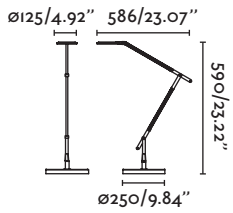

Halo

55190 ● black/negro

LED SMD 6W 3000K 500lm CRI>80 Driver ✓

Body Aluminium+Zinc/Aluminio+Zinc

DIM 100- 50/ 240V 60Hz 1,9MT