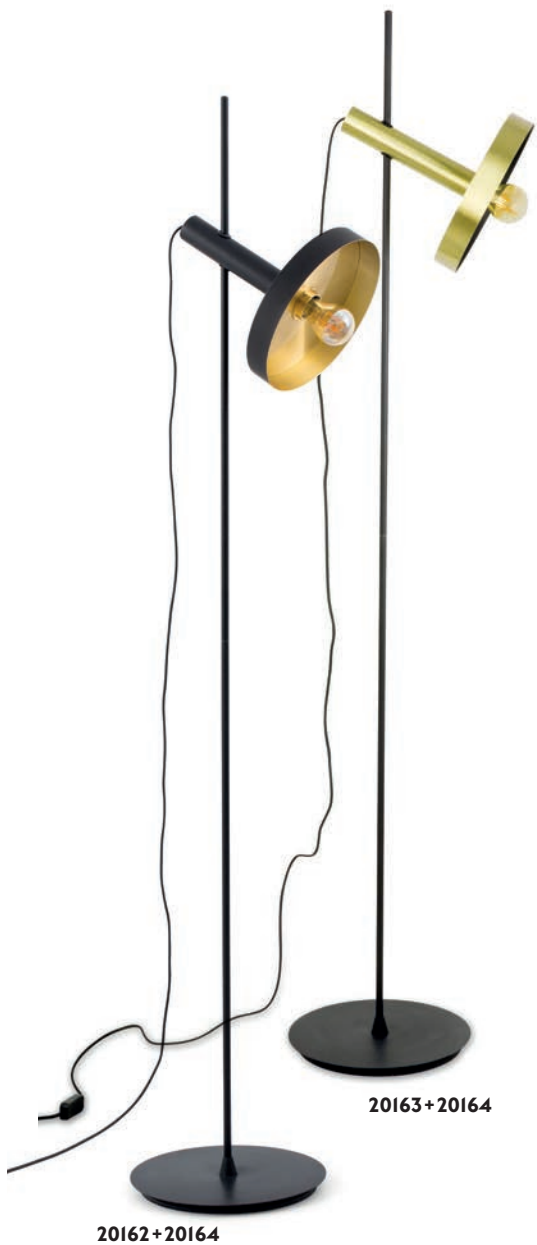

— Estudi Ribaudí

29937  nickel+white/níquel+blanco29954  white/blanco29955  black/negro1x E27 MAX 15W LED  [17463]

Body Metal

Shade Textile/Téxtil

Top Diff Textile/Téxtil

1,9MT

Selected by Salone Satellite Milano "20 anni di creatività"