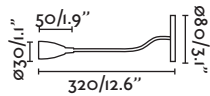

Loke

40994 chrome/cromo

41019 white/blanco

41020 black/negro

LED HIGH POWER 3W 3000K 150lm CRI>80 Driver

Body Aluminium+Silicone/Aluminio+Silicona

Recessed

Loke

40996 chrome/cromo

LED HIGH POWER 3W 3000K 150lm CRI>80 Driver

Body Aluminium/Aluminio

∅60/2.36"

Sami

41023 white/blanco

LED HIGH POWER 3W 2700K 120lm CRI>80 Driver

Body Aluminium+Silicone/Aluminio+Silicona

Switch

Kale NEW

62703 black/negro

LED HIGH POWER 3W 3000K 180lm CRI>80 Driver

Body Aluminium+Silicone/Aluminio+Silicona
Diff PMMA