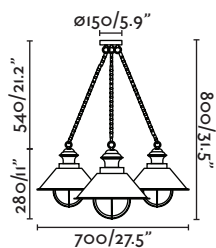

Náutica

71112 ● rust brown/marrón óxido

3xE27 MAX 15W LED ☒ [I7437]

Body Metal

Diff Bubble Glass/Cristal Burbuja