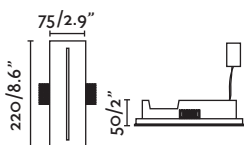

Plas

63282 ○ white/blanco

LED HIGH POWER 1 W 3000K II2lm CRI>80
Driver 350mA ⊗ [46060]

Body Plaster/Yeso

↳ 231x85/9,1x3,3"

Visit faro.es/blog to consult how to install it. Visita faro.es/blog para consultar su instalación.