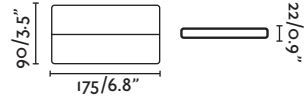

Ele

74419 ● dark grey/gris oscuro

LED SMD 6W 3000K 450lm CRI>80 Driver ✓

Body Aluminium/Aluminio
Diff Polycarbonate/Polycarbonato

IP54 220- 50/
240V 60Hz **95°**