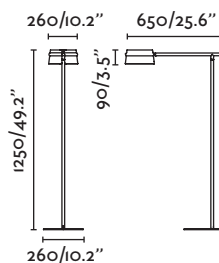

Loop NEW

29569 black+wood/negro+madera

LED SMD 6W 2700K 600lm CRI>80 Driver ✓

Body Metal

Shade Cherry Tree Wood/Madera Cerezo

DIM 100- 50/ 240V 60Hz 2MT 350°