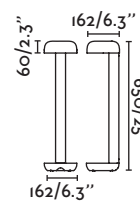

Grow

— Estudi Ribaudi

71207 ● dark grey/gris oscuro

LED SMD 9W 3000K 720lm CRI>80 Driver ✓

Body Die Cast Aluminium/Aluminio Inyectado
Diff Polycarbonate/Polycarbonato

IP65 ⚡ 100- 50/
240V 60Hz 🇩🇪