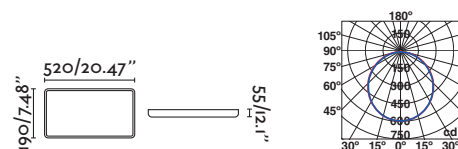

Sogo

62961 ○ white/blanco

LED SMD 25W 4000K 1800lm CRI>80
Driver ✓

Body Aluminium/Aluminio
Diff Opal Polycarbonate/Polycarbonato Opal

□ 220- 50/
240V 60Hz