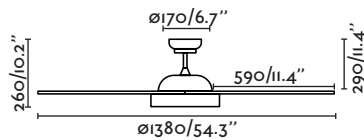

DC MOTOR **With programmer 1-4-8hr.** **Summer/winter function** **Función verano/invierno** **5Blades palas** **Suitable for inclining roof** **More downrod page 580**
Apto para techo inclinado **Más tijas página 580**