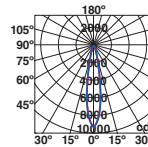

Suria-24

70586 ● matt nickel/níquel mate

LED COB 24W 3000K 1500lm CRI>80
Driver ✓

Body 316 Stainless Steel/Acero Inox 316
Diff Glass/Cristal

IP67 IK08 100- 50/ 240V 60Hz 1000Kg. 2204Lb. 24°