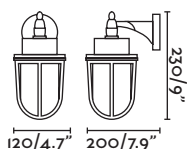

Ceiling 373