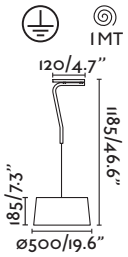

Hotel

— Alex & Manel Lluscà

29944 ● chrome+white/cromo+blanco

29949 ● chrome+black/cromo+negro

3xE27 MAX 15W LED [I7461]

Body Metal/Metal

Shade Textile/Téxtil

Bottom Diff Textile/Téxtil

Table&Floor 80

Wall 164