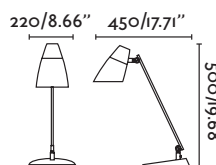

Sam

52006 ● white/blanco

52008 ● black/negro

52009 ● red/rojo

1 x E27 MAX 15W LED [17056]

Body Metal