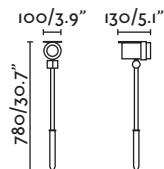

Foc NEW

70159 ● dark grey/gris oscuro

LED COB 15W 3000K 800lm CRI>80 Driver ✓

Body Die Cast Aluminium/Aluminio Inyectado
Diff Glass/Cristal