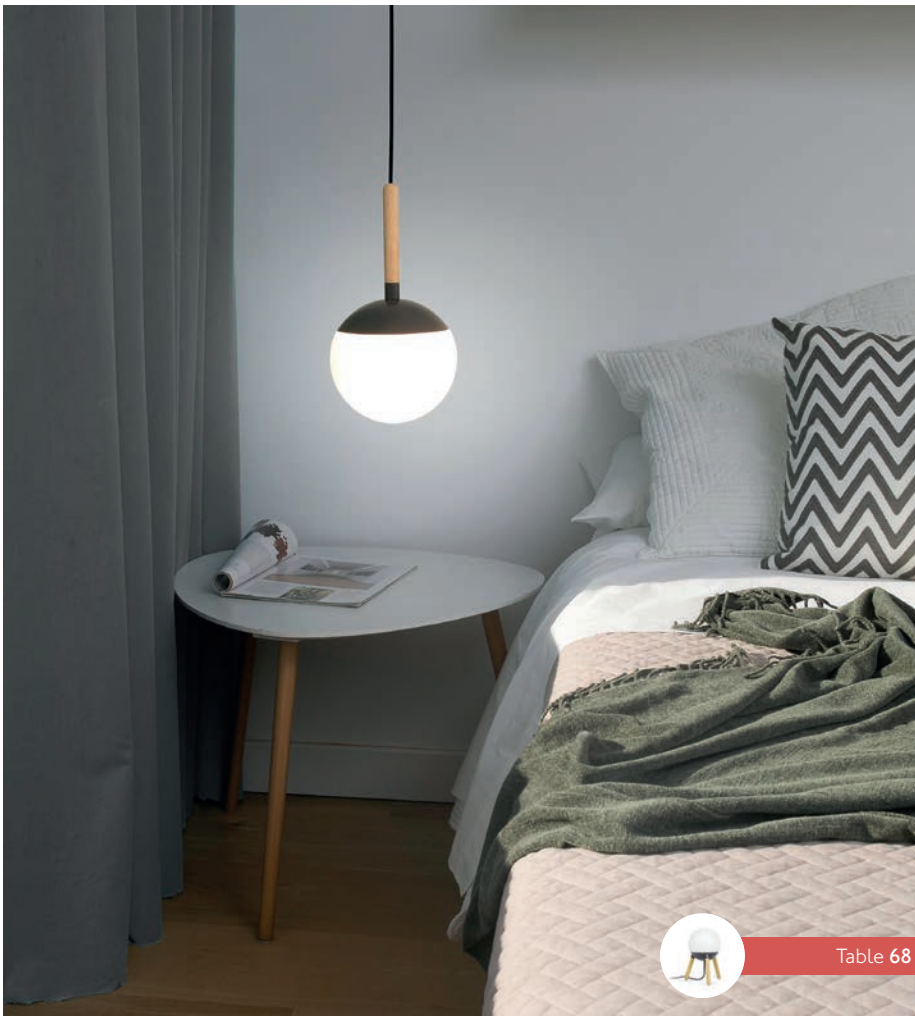

Made in Spain

Etna
— Pepe Llaudet

- DV00037 ● wood/madera
- DV00034 ● black wood/madera negra

1xGU10 MAX 8W LED ⊗ [I7330]

Body Metal+Wood/Metal+Madera
Diff Pyrex blown glass/Cristal soplado Pyrex

Pyrex Blown Glass