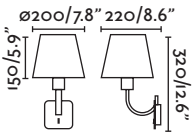

Moma

68506 chrome+white/cromo+blanco

68507 chrome+black/cromo+negro

1x E27 MAX 15W LED [17462]

LED HIGH POWER 1W 6000K 80lm
Driver

Body Metal
Shade Textile/Téxtil