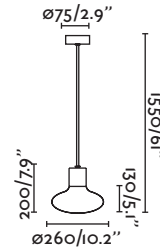

Blub's

— Estudi Ribaudi

74427+74430 ● dark grey/gris oscuro

1x E27 MAX 15W LED [17437]

Body Die Cast Aluminium/Aluminio Inyectado
Diff Opal PMMA/ PMMA Opal

IP44

Beacon&Post 300

Pole 301

Wall 336