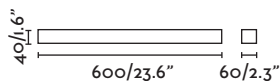

Line NEW

65139 ● aluminium/aluminio

LED SMD 10W 3000K 1300lm CRI90
Driver ✓

Body Aluminium/Aluminio
Diff Opal Polycarbonate/Policarbonato Opal

IP54 220- 50/
240V 60Hz

Nilo NEW

63318 ● chrome/cromo

LED SMD 12W 3000K 950 lm CRI>80
Driver ✓

Body Aluminium/Aluminio
Diff PMMA

IP44 100- 50/
240V 60Hz

Nilo NEW

63319 ● chrome/cromo

LED SMD 18W 3000K 1400lm CRI>80
Driver ✓

Body Aluminium/Aluminio
Diff PMMA

IP44 100- 50/
240V 60Hz