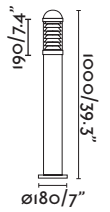

Aristo

73196 ● black/negro

1xG24d-3 26W ⊗ [I5905] Magnetic Gear ✓

Body Die Cast Aluminium/Aluminio Inyectado
Diff Polycarbonate/Polycarbonato

IP65  

Verno

73450 ● black/negro

1xE27 MAX 15W LED ⊗ [I7463]