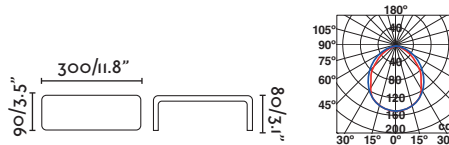

Fred

70663 ● dark grey/gris oscuro

70664 ○ white/blanco

LED SMD 7W 3000K 400lm Driver ✓

Body Polycarbonate/Policarbonato
Diff Opal Polycarbonate/Policarbonato Opal

IP65 ⚡ 100- 50/
240V 60Hz