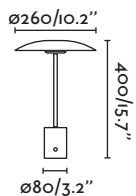

USB charger