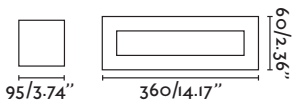

Eaco

63178 ○ white/blanco

1xR7s JP78mm MAX 7W LED ⊗ [I7488]

Body Plaster/Yeso

Olaf

63278 ○ white/blanco

2xE14 MAX 8W LED ⊗ [17461]

Body Plaster/Yeso
Diff Translucent PMMA/PMMA Translúcido