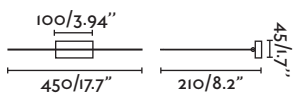

Monet

61068 ● matt nickel/níquel mate

LED SMD 6W 3000K 360lm CRI>80 Driver ✓

Body Metal