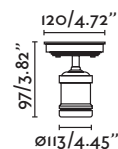

Dallas

63199 ○ white/blanco

LED COB 5W 3000K 435lm CRI>80 Driver ✓

Body Aluminium/Aluminio

INDOOR WALL

Ora

29890 ○ white/blanco

29891 ● black/negro

LED SMD 4W 3000K 350lm CRI>80 Driver ✓

Body Aluminium/Aluminio
Diff PMMA

Suspension I33

Homs

63167 ○ white/blanco

1xR7s JP78 max 7W LED [I7488]

Body Metal

Wall & ceiling

Art

64138 ● old gold/oro envejecido

1xE27 MAX 15W LED [I7425]

Body Steel/Acero

Suspension I28