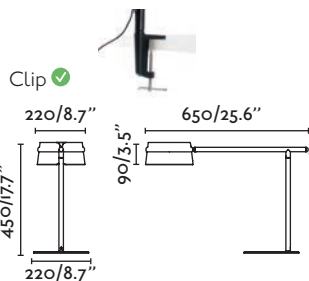

LED SMD 6W 2700K 600lm CRI>80 Driver ✓

Body Metal

Shade Cherry Tree Wood/Madera Cerezo

DIM 100- 50/ 240V 60Hz 2MT 350°

Clip ✓

Loop NEW

29569 black+wood/negro+madera

LED SMD 6W 2700K 600lm CRI>80 Driver ✓