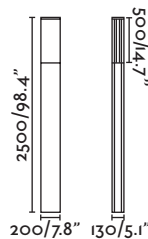

Cartago

73256 ● dark grey/gris oscuro

3xT5 40W [I5833] Ballast ✓

Body Die Cast Aluminium/Aluminio Inyectado
Diff Opal Polycarbonate/Policarbonato Opal

IP54 ⚡

Accessory

7R 143 ●