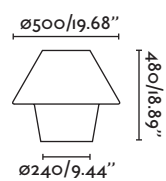

Made in Spain

Versus
— Pepe Llaudet

74423 ○ white/blanco

1 x E27 MAX 15W LED ☒ [17463]

Body Opal PEMD/PEMD Opal

IP44 3MT

Structure

74424 ● black/negro

Body Steel/Acero

Structure

74422 ● black/negro

Body Steel/Acero