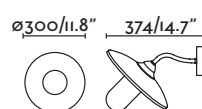

Dado

71606 ● rust brown/marrón óxido

1 x E27 MAX 15W LED ☒ [17463]

Body Metal

Diff Glass/Cristal