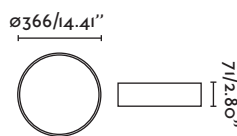

Vuk

64188 ○ white/blanco

LED SMD 40W 2700K 3000lm CRI>80
Driver ✓

Body Metal
Diff Opal Polycarbonate/Polycarbonato Opal

IP44 □ 220- 50/
240V 60Hz