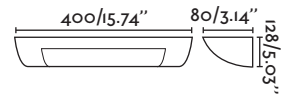

Cheras

63174 ○ white/blanco

1xG9 MAX 6W LED ⊗ [I7466]

Body Plaster/Yeso

Cheras

63175 ○ white/blanco

1xR7s JP78mm MAX 7W LED ⊗ [I7488]

Body Plaster/Yeso