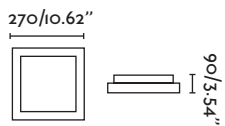

Tola

62968 ○ white/blanco

62983 ● aluminium/aluminio

1x E27 MAX 15W LED [17056]

Body Aluminium/Aluminio
Diff Opal PMMA/PMMA Opal

Tola

62969 ○ white/blanco

62984 ● aluminium/aluminio

2x E27 MAX 15W LED [17056]

Body Aluminium/Aluminio
Diff Opal PMMA/PMMA Opal

Tola

62985 ● aluminium/aluminio

3x E27 MAX 15W LED [17056]

Body Aluminium/Aluminio
Diff Opal PMMA/PMMA Opal