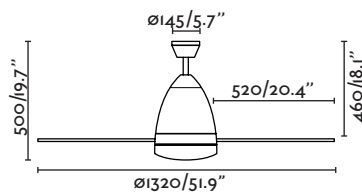

FAN LARGE WITH LIGHT

Faretto 132cm/52in

33389 white
blanco transparent
transparente

2xE27 MAX 15W LED [17463]

Body Metal

Blades Polycarbonate/Policarbonato

Diff Transp. Glass/Cristal Transp.

W 13-27-46

RPM 60-90-120

Airflow 184.14 m³ min/6503 CFM

220-
240V 50Hz