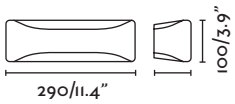

View

— Estudi Ribaudi

71519 ● dark grey/gris oscuro

1 x E27 MAX 15W LED ☒ [17463]

Body Polycarbonate/Polícarbonatoo
Diff ABS

OUTDOOR WALL FIXTURES