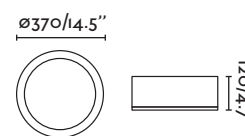

Kao

63399 ● chrome/cromo

LED SMD 35W 3000K 2800lm CRI>80
Driver ✓

Body Metal
Diff Opal PMMA/PMMA Opal

IP44 □ 100- 50/
240V 60Hz