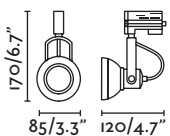

GU10 LED

- 40562 ○ white/blanco
- 40563 ● dark grey/gris oscuro
- 40564 ● matt nickel/níquel mate

1xGU10 MAX 8W LED ✕ [I7324]

Body Metal

Cup
— Alex&Manel Llusca

GU10 LED

- 40592 ● copper/cobre
- 40593 ● matt nickel/níquel mate
- 40594 ● white/blanco