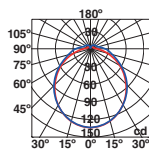

IP54 ⚡ 100- 50/
240V 60Hz

Num

71197 ● dark grey/gris oscuro

LED SMD 7W 3000K 350lm CRI>80 Driver ✓

Body Aluminium/Aluminio
Diff Opal Polycarbonate/Polycarbonato Opal

IP54 ⚡ 100- 50/
240V 60Hz

Naomi

70636 ● dark grey/gris oscuro