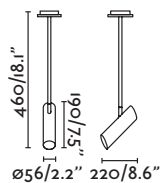

Spot 241

Table & Floor 83

Track 247

Link

— Estudi Ribaudi

29877 ○ white/blanco

29878 ● black/negro

1xGU10 MAX 8W LED ✕ [○ 17316 ● 17324]

Body Steel/Acero

Link

— Estudi Ribaudi

29879 ○ white/blanco

29880 ● black/negro

4xGU10 MAX 8W LED ✕ [○ 17316 ● 17324]

Body Steel/Acero