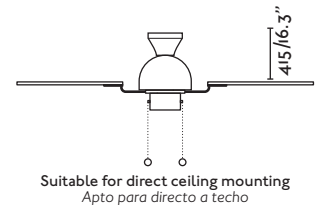

Cuba 132cm/52in

33352 ● dark brown ● wenge
marrón oscuro ● wengué

Body Steel/Acero
Blades ABS
W 20-34-65
RPM 73-99-145
Remote control ☒ [33929/33937]
Airflow 127.45 m³ min/450l CFM
220-240V 50Hz