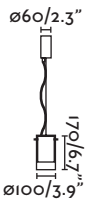

Made in Spain

Etna
— Pepe Llaudet

- DV00036 ● wood/madera
- DV00033 ● black wood/madera negra

1xGU10 MAX 8W LED ⊗ [I7330]

Body Metal+Wood/Metal+Madera
Diff Pyrex blown glass/Cristal soplado Pyrex