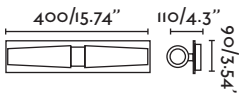

INDOOR WALL