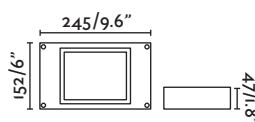

IP54 ⚡ 100- 50/
240V 60Hz

Quart

70579 ● dark grey/gris oscuro

LED SMD 30W 3000K 1200lm CRI>80
Driver ✓

Body Die Cast Aluminium/Aluminio Inyectado
Diff Opal Glass/Cristal Opal

IP54 ⚡ 220- 50/
240V 60Hz

Zoe

72271 ● black/negro