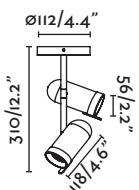

Orleans NEW

- 43529 ○ white/blanco
- 43530 ● black/negro
- 43531 ● chrome/cromo

1xGU10 MAX 8W LED ⊗ [○ I7309 ● I7324]
Body Metal

Orleans NEW

- 43532 ○ white/blanco
- 43533 ● black/negro
- 43534 ● chrome/cromo

2xGU10 MAX 8W LED ⊗ [○ I7309 ● I7324]
Body Metal

“A family of light bulbs with a futuristic air. Orleans places emphasis on a transgressive design for a piece as functional and traditional as the light bulb.”

— Nahrang

NEW

Orleans