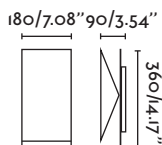

Body Aluminium/Aluminio
Diff PMMA

Suspension I33

Homs

63167 ○ white/blanco

1xR7s JP78 max 7W LED [I7488]

Body Metal

Wall & ceiling

Art