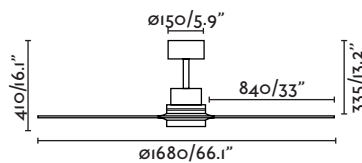

With Light 421

Lantau 132cm/52in 423

Lantau 168cm/66in

1. **33464** matt nickel / níquel mate dark walnut / nogal oscuro
2. **33504** matt nickel / níquel mate pine / pino

Body Steel/Acero
Blades Natural Wood/Madera Natural
Diff Opal glass/Cristal opal
W 25-50-90
RPM 70-100-140
Airflow 261,6 m³ min/9235 CFM
220-240V 50Hz