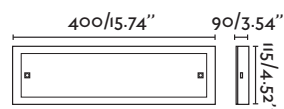

Sunny

63047 ● chrome/cromo

1xE14 MAX 8W LED ⊗ [17460]

Body Steel/Acero
Diff Glass/Cristal

Ángulo

63069 ● matt nickel/níquel mate

2xE14 MAX 8W LED ⊗ [17461]

Body Steel/Acero
Diff Glass/Cristal