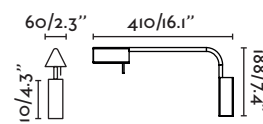

Floor&Table 51

Touch Dimmer