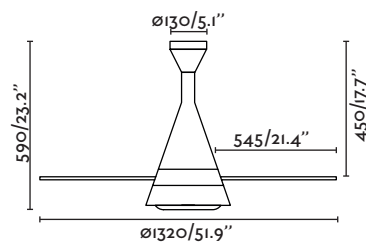

FAN LARGE WITH LIGHT

Wind 132cm/52in

33392 white
blanco white
blanco

2x E27 MAX 15W LED [17463]

Body Steel/Acero

Blades MDF Wood/Madera MDF

Diff Opal Glass/Cristal Opal

W 16-34-62

RPM 96-146-190

Airflow 166.42 m³ min/5877 CFM

220-
240V 50Hz