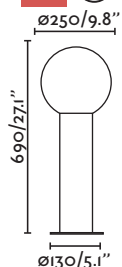

Moon

— Faro Team

74434+74438 ● dark grey/gris oscuro

1xE27 MAX 15W LED [17437]

Body Die Cast Aluminium/Aluminio Inyectado
Diff Opal PMMA/PMMA Opal