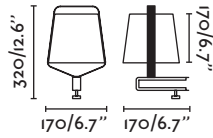

Stood NEW

29844 ● black+wood/negro+madera

1x E27 MAX 15W LED ⓧ [I7463]

Body Metal
Shade Cherry Tree Wood/Madera Cerezo

Stood NEW

29845 ● black+wood/negro+madera

1x E27 MAX 15W LED ⓧ [I7462]

Body Metal
Shade Cherry Tree Wood/Madera Cerezo