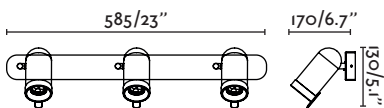

Orleans NEW

- 43520 ● white/blanco
- 43521 ● black/negro
- 43522 ● chrome/cromo

1xGU10 MAX 8W LED ⊗ [○ I7309 ● I7324]
Body Metal

GU10 LED

Orleans NEW

- 43523 ● white/blanco
- 43524 ● black/negro
- 43525 ● chrome/cromo

2xGU10 MAX 8W LED ⊗ [○ I7309 ● I7324]
Body Metal

Orleans NEW

- 43526 ● white/blanco
- 43527 ● black/negro
- 43528 ● chrome/cromo

3xGU10 MAX 8W LED ⊗ [○ I7309 ● I7324]
Body Metal