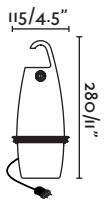

Made in Spain

Hook NEW

28365 ● brown/marrón

28369 ● black/negro

1 x E27 MAX 5W LED ✓ [17056]

Body ● Recycled ABS/ABS Reciclado

Body ● Recycled Polypropylene/ Polipropileno Reciclado

Switch

28366 ○ white/blanco

Body Metal

28367 ○ white/blanco

Body Metal

28368 ○ white/blanco

Body Metal