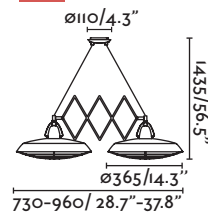

Indoor & Outdoor

Plec
— Àlex & Manel Llusçà

66214 ● old brown/marrón envejecido

66215 ● off white/blanco roto

LED 2xSMD 15W 2700K 2400lm CRI>80

Driver ✓

Body Steel/Acero

Diff PVC

IP44 □ 220- 50/
240V 60Hz