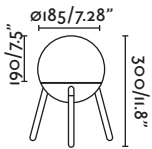

Suspension 118