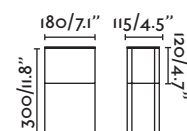

74442 ● dark grey/gris oscuro

1x E27 MAX 15W LED ☒ [17463]

Body Die Cast Aluminium/Aluminio Inyectado
Diff Opal Polycarbonate/Polycarbonato Opal

74443 ● dark grey/gris oscuro

1x PL 2G II 36W ☒ [15923] Ballast ✓

Body Die Cast Aluminium/Aluminio Inyectado
Diff Opal Polycarbonate/Polycarbonato Opal

74441 ● dark grey/gris oscuro

1x E27 MAX 15W LED ☒ [17463]

Body Die Cast Aluminium/Aluminio Inyectado
Diff Opal Polycarbonate/Polycarbonato Opal