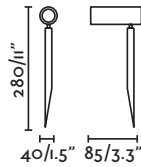

OUTDOOR PROJECTORS & SPIKES