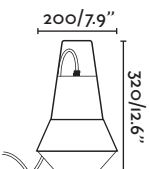

Cat
— Nahrang

71562 ● black/negro

71563 ○ white/blanco

71564 ● red/rojo

1x E27 MAX 15W LED [17463]

Body Aluminium/Aluminio
Diff PEMD/PEMD

IP54