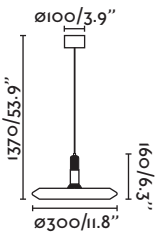

Planet

— Xjer Studio

65046 ○ white/blanco

65047 ● copper/cobre

LED SMD 12W 3000K 780lm CRI>80 Driver ✓

Body Metal+Aluminium/ Metal+Aluminio
Diff PMMA