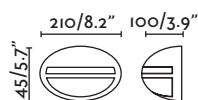

Terra

71554 ● black/negro

1 x E27 MAX 15W LED ⊗ [I7463]

Body Die Cast Aluminium/Aluminio Inyectado
Diff Opal Glass/Cristal Opal