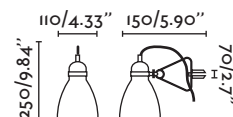

Ter

51151 ● grey/gris

1xE14 MAX 8W LED [17461]

Body Metal