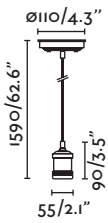

Art

64137 ● old gold/oro envejecido

1x E27 MAX 15W LED ☒ [I7425]

Body Metal
Diff Glass/Cristal

1.3MT

Wall I97