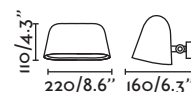

Tram

— Estudi Ribaudí

75529 ● dark grey/gris oscuro

75533 ○ white/blanco

1 x E27 MAX 15W LED [17463]

Body Die Cast Aluminium/Aluminio Inyectado
Diff Opal Polycarbonate/Polycarbonatoo Opal

IP44

Beacon&Post 297

Pole 315

OUTDOOR WALL FIXTURES

Beacon 298

Sentinel

— Estudi Ribaudí

75100 ○ white/blanco

1 x E27 MAX 15W LED [17463]

Body Die Cast Aluminium/Aluminio Inyectado
Diff Opal Polycarbonate/Polycarbonatoo Opal

IP44