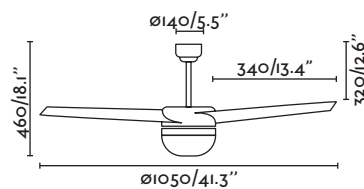

Easy 105cm/41 in

33415	white blanco	white blanco
33416	grey gris	grey gris

2xE27 MAX 15W LED [17463]

Body Steel/Acero

Blades ABS

Diff Opal Glass/Cristal Opal

W 11-23-68

RPM 105-185-285

Airflow 159.76 m³ min/5642 CFM

220-
240V 50Hz