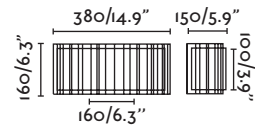

29306 ● white+black/blanco+negro

29310 ● black+white/negro+blanco

2xE27 MAX 15W LED ⊗ [I7464]

Body Steel/Acero

Diff Textile/Téxtil

Floor&Table 85

Suspension 123

Retro