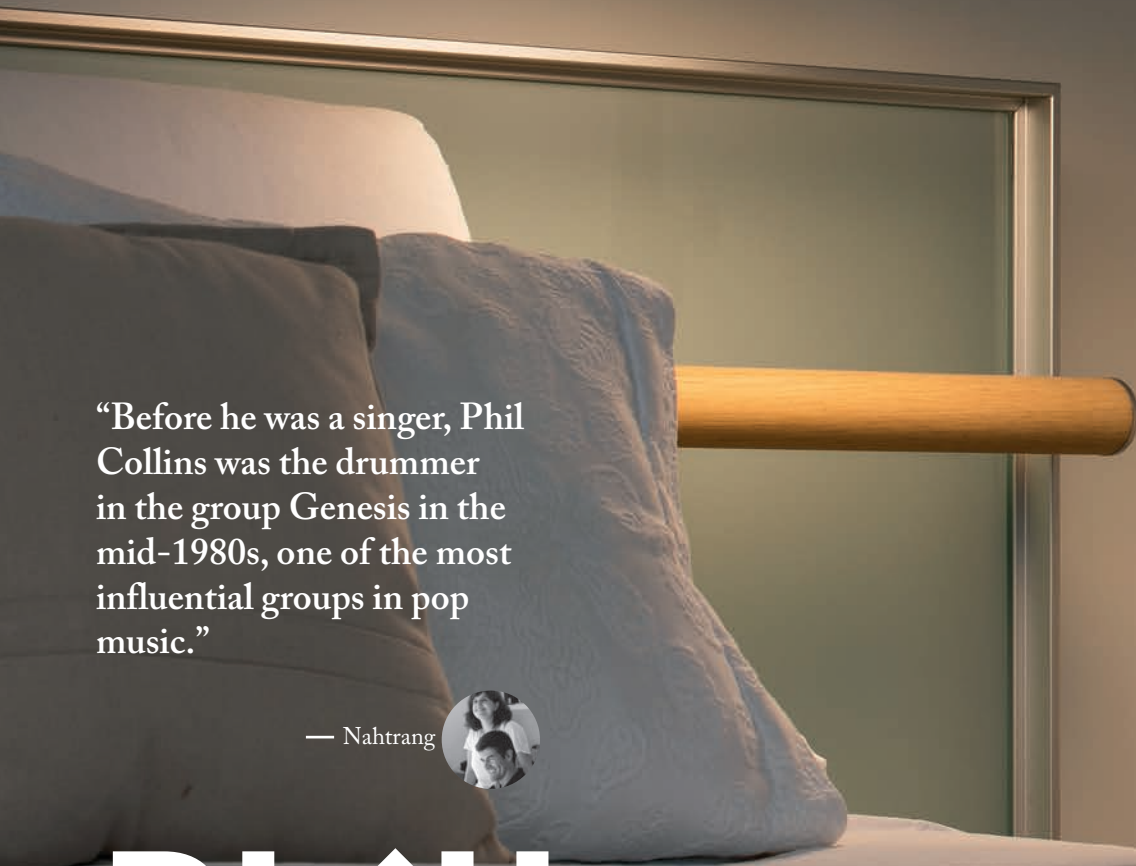

Shade Cherry Tree Wood/Madera Cerezo

2MT

“Before he was a singer, Phil Collins was the drummer in the group Genesis in the mid-1980s, one of the most influential groups in pop music.”

— Nahtrang

Phill

Dimmer