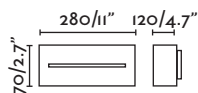

Pistón

70808 ● grey/gris

2x GU10 MAX 8W LED ⊗ [I7316]

Body Die Cast Aluminium/Aluminio Inyectado
Diff Transparent Glass/Cristal Transparente