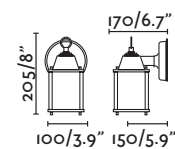

Soren

71614 ● black negro

1 x E27 PAR 30 MAX 15W LED ☒ [17401]

Body Metal

Diff Transparent ABS/ABS Transparente

Mitra

71146 ● rust brown/marrón óxido

1 x E27 MAX 15W LED ☒ [17463]

Body Metal+Aluminium/Metal+Aluminio

Diff Bubble Glass/Cristal Burbuja

Wally

74261 ● rust brown/marrón óxido

1 x E27 MAX 15W LED ☒ [17463]

Body Metal

Diff Transparent Glass/Cristal Transparente

Dado

71606 ● rust brown/marrón óxido

1 x E27 MAX 15W LED ☒ [17463]

Body Metal

Diff Glass/Cristal