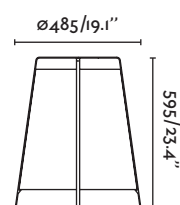

Made in Spain

Akane
— Pepe Lladet

28370 ● black+beige/negro+beige

1 x E27 MAX 15W LED ☒ [17463]

Body Metal
Shade Papyrus/Papiro