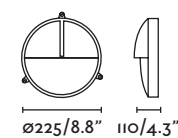

Made in Europe

Nahir NEW

70992 ● brass/latón

1x E27 MAX 15W LED ⊗ [I7463]

Body Brass/Latón
Diff Striped Glass/Cristal Rallado

Made in Europe

Borda

70997 ● brass/latón

1x E27 MAX 15W LED ⊗ [I7463]

Body Brass/Latón
Diff Striped Glass/Cristal Rallado

Made in Europe

Cabo

70998 ● brass/latón

1x E27 MAX 15W LED ⊗ [I7463]

Body Brass/Latón
Diff Striped Glass/Cristal Rallado

Ceiling 373

Made in Europe

Noray

70999 ● brass/latón

1x E27 MAX 15W LED ⊗ [I7463]

Body Brass/Latón
Diff Striped Glass/Cristal Rallado

Made in Europe

Timon

70996 ● brass/latón

1x E27 MAX 15W LED ⊗ [I7463]

Body Brass/Latón
Diff Striped Glass/Cristal Rallado