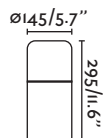

Muga

75603 ● dark grey/gris oscuro

LED SMD 9W 3000K 810lm CRI>80 Driver ✓

Body Die Cast Aluminium/Aluminio Inyectado
Diff Opal Polycarbonate/Policarbonato Opal

IP65 ⚡ 100- 50/ 240V 60Hz ☀️