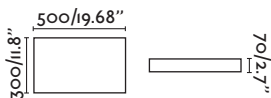

Silk

62958 ● white/blanco

LED SMD 50W 3000K 4000lm CRI>80
Driver ✓

Body Metal
Diff Acrylic textile/Téxtil acrílico

⊕ 220- 50/
240V 60Hz