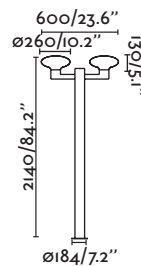

74436+74429³ ● dark grey/gris oscuro

3xE27 MAX 15W LED ☒ [I7437]

Body Die Cast Aluminium/Aluminio Inyectado
Diff Opal PMMA/PMMA Opal

74435+74430² ● dark grey/gris oscuro

2xE27 MAX 15W LED ☒ [I7437]

Body Die Cast Aluminium/Aluminio Inyectado
Diff Opal PMMA/PMMA Opal

74436+74430³ ● dark grey/gris oscuro

3xE27 MAX 15W LED ☒ [I7437]

Body Die Cast Aluminium/Aluminio Inyectado
Diff Opal PMMA/PMMA Opal