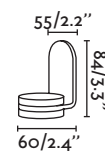

Wall lamp accessory ☒

51129 ● black/negro

Body Metal