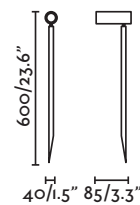

Seth-60

70226 ● black/negro

LED SMD 6W 2700K 450lm CRI>80 Driver ✓

Body Aluminium/Aluminio
Diff PMMA