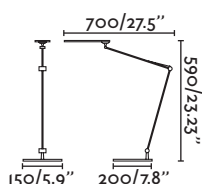

Remake

50120 ● white/blanco

50121 ● black/negro

50122 ● chrome/cromo

1xE27 MAX 15W LED [17463]

Body Metal

INDOOR DESK

Meier

52069 ● black/negro

LED SMD 9W 3000K 550lm CRI>80 Driver ✓

Body Aluminium/Aluminio
Diff Polycarbonate/Policarbonato

Touch Dimmer

Ito

52071 ● black/negro

LED SMD 5W 3000K 390lm CRI>80 Driver ✓

Body Aluminium/Aluminio
Diff Opal Polycarbonate/Policarbonato Opal

Clip ✓

Anouk

53414 ○ white/blanco

53415 ● black/negro

LED SMD 8W 4000K 530lm CRI>80 Driver ✓

Body ABS

USB charger

USB charger