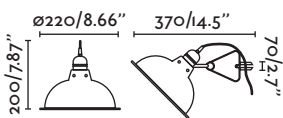

Suspension I31

Loke

40995 ● chrome/cromo

41021 ○ white/blanco

41022 ● black/negro

LED HIGH POWER 3W 3000K 120lm CRI>80 Driver

Body Aluminium+Metal/Aluminio+Metal