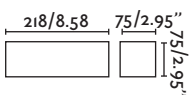

Eaco

63177 ○ white/blanco

2xG9 MAX 6W LED ⊗ [I7443]

Body Plaster/Yeso