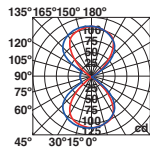

OUTDOOR WALL FIXTURES