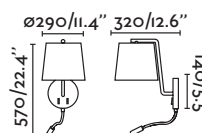

Berni

— Nahrang

29326 ● white/blanco

29327 ● black/negro

29328 ● matt nickel/níquel mate

1 x E27 MAX 15W LED [17463]

Body Metal

Shade Textile/Téxtil

Berni

— Nahrang

29329 ● white/blanco

29330 ● black/negro

29331 ● matt nickel/níquel mate

1 x E27 MAX 15W LED [17463]

LED HIGH POWER 3W 3000K 200lm CRI>80

Driver ✓

Body Metal

Diff Textile/Téxtil

Switch