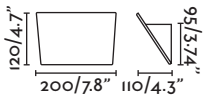

Dallas

63199 ○ white/blanco

LED COB 5W 3000K 435lm CRI>80 Driver ✓

Body Aluminium/Aluminio

INDOOR WALL