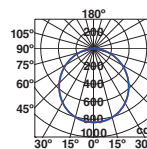

Kao

63399 ● chrome/cromo

LED SMD 35W 3000K 2800lm CRI>80
Driver ✓

Body Metal
Diff Opal PMMA/PMMA Opal

IP44 □ 100- 50/
240V 60Hz