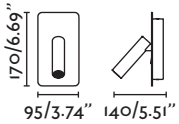

Suau
— Nahrang

- 62126 ● matt nickel/niquel mate
- 62127 ● gold/oro
- 62128 ● black/negro

LED HIGH POWER 3W 3000K 140lm CRI>80
Driver ✔

Body Steel/Acero
Diff Aluminium/Aluminio

100- 50/ 240V 60Hz ▲ 30° ⏻ 350° ↕ 90°

↳ 155x80x43/6.1x3.1x1.7"

Recessed