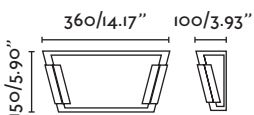

66183 matt nickel/níquel mate

2xE27 MAX 15W LED [17056]

Body Metal
Diff Glass/Cristal

66185 matt nickel/níquel mate

2xE14 MAX 8W LED [17461]

Body Metal
Diff Glass/Cristal

Sac
— Àlex&Manel Llusçà

66191 brown+beige/marrón+beige

2xE14 MAX 8W LED [17461]

Body Metal
Shade Textile/Téxtil