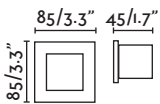

Froled

70135 ● matt nickel/níquel mate

LED SMD 0,8W 3000K 55lm CRI>80 Driver ✓

Body 304 Stainless Steel/Acero Inox 304
Diff Polycarbonate/Polícarbonato

IP65 □ 220- 50/
240V 60Hz

↳ 92x92x50/3,6x3,6x1,9"