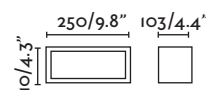

Ion

71385 ● matt nickel/níquel mate

2xGX53 9W ⊗ [I7340]

Body Die Cast Aluminium/Acero Inoxidable
Diff Transparent Glass/Cristal Transparente