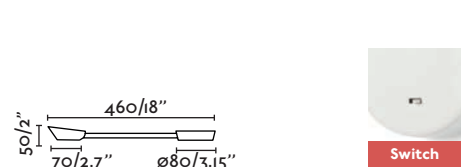

Juliet

41025 ● chrome/cromo

LED HIGH POWER 3W 3000K 150lm CRI>80 Driver ✓

Body Aluminium+Metal/Aluminio+Metal

□ 100- 50/ 240V 60Hz 30° ⏻ USB charger

Bel NEW

41028 ● chrome/cromo

41029 ○ white/blanco

41030 ● black/negro

LED HIGH POWER 3W 3000K 150lm CRI>80 Driver ✓

Body Aluminium+Silicone/Aluminio+Silicona Diff PMMA

□ 100- 50/ 240V 60Hz 30° ⏻

Boken NEW

41031 ○ white/blanco

41032 ● black/negro

LED HIGH POWER 3W 3000K 150lm CRI>80 Driver ✓

Body Aluminium+Silicone/Aluminio+Silicona Diff PMMA

□ 100- 50/ 240V 60Hz 30° ⏻

Leser NEW

41026 ● matt nickel/níquel mate

LED 5W 3000K 300lm CRI>80 Driver ✓

Body Aluminium+Silicone/Aluminio+Silicona Diff PMMA

□ 100- 50/ 240V 60Hz 36° ⏻