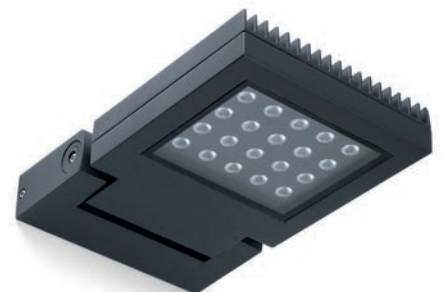

Vic

70581 ● dark grey/gris oscuro

LED SMD 52W 3000K 2400lm CRI>80
Driver ✓

Body Die Cast Aluminium/Aluminio Inyectado
Diff Transparent Glass/Cristal Transparente

IP65 ⚡ 100- 50/
240V 60Hz 25° ↻ 90°/180°