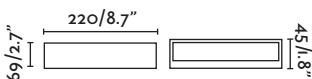

Usagui

- 70769 ● dark grey/gris oscuro
- 70770 ○ white/blanco

LED SMD 36W 4000K 200lm CRI>80
Driver ✓

Body Die Cast Aluminium/Aluminio Inyectado
Diff Opal Glass/Cristal Opal

IP65 ⚡ 220- 50/ 240V 60Hz 🇪🇸 340°