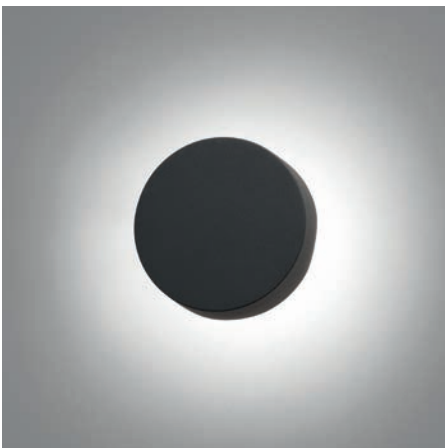

Class NEW

- 70262 ○ white/blanco
- 70263 ● dark grey/gris oscuro

LED SMD 7W 3000K 480lm CRI>80 Driver ✓

Body Die Cast Aluminium/Aluminio Inyectado

IP54 IK08 ⚡ 220- 50/
240V 60Hz