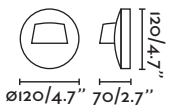

Keenan

- 70564 ● nickel/níquel

LED SMD 1W 6500K 80lm CRI>80
Gear ⊗ [98101050 ELT 50W]
Magnetic Transformer ⊗

Body Aluminium/Aluminio
Diff Transparent Glass/Cristal Transparente