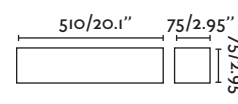

Body Concrete/Cemento

Tera NEW

63184 ○ white/blanco

LED SMD 6W 2700K CRI>80 Driver ✓

Body Plaster/Yeso

Nash NEW

62819 ○ white/blanco

LED SMD 8W 3000K 450lm CRI>80 Driver ✓