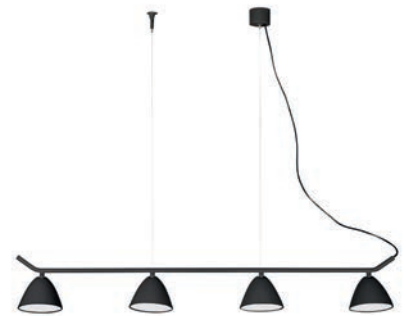

Flash

— Estudi Ribaudi

- 20203 ○ white/blanco
- 20207 ● black/negro

LED 4xSMD 10W 3000K 500lm CRI>80 Driver ✓

Body Die Cast Aluminium/ Aluminio inyectado
Diff Polyethylene/Polietileno