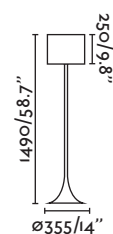

Black

29764 ● black/negro

1x E27 MAX 15W LED ☒ [17464]

Body Metal

Shade Textile/Téxtil