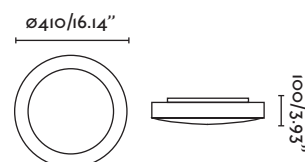

Logos

62982 ● aluminium/aluminio

3x E27 MAX 15W LED ⊗ [I7056]

Body Aluminium/Aluminio
Diff Opal PMMA/PMMA Opal