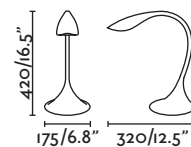

Serp NEW

- 50065 ● black/negro
- 50066 ● matt white/blanco mate
- 50067 ● copper/cobre

LED SMD 4W 3000K 220lm CRI>80 Driver ✓

Body Metal

INDOOR DESK

Touch Dimmer

Greta

- 52072 ○ white/blanco
- 52077 ● grey/gris

LED SMD 4W 3000K 430lm CRI>80 Driver ✓

Body Aluminium+Silicone+Polycarbonate/
Aluminio+Silicona+Polycarbonato

↔ USB charger

Switch

Touch Dimmer

Lena

- 52057 ○ white/blanco
- 52058 ● black/negro

LED SMD 3W 4000K 300lm CRI>80 Driver ✓

Body Aluminium+Polycarbonate+Silicone/
Aluminio+Polycarbonato+Silicona
Diff Glass/Cristal

Electronic Adaptateur
11V 350mA ✓

Switch

Otto

- 52064 ● black/negro
- 52065 ○ white/blanco

LED SMD 6W 4000K 550lm CRI>80 Driver ✓

Body Metal+Polycarbonate+Silicone/
Metal+Polycarbonato+Silicona

1,8MT