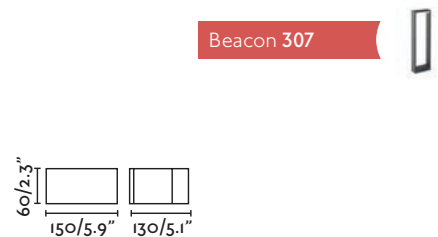

Giza

70766 ● dark grey/gris oscuro

LED COB 15W 3000K 500lm CRI>80 Driver ✓

Body Die Cast Aluminium/Aluminio Inyectado
Diff Polycarbonate/Polycarbonato

IP54 ⚡ 100- 50/
240V 60Hz

Das

75518 ● dark grey/gris oscuro

LED COB 8W 3000K 480lm CRI>80 Driver ✓

Body Die Cast Aluminium/Aluminio Inyectado
Diff Transparent Glass/Cristal Transparente

IP54 ⚡ 100- 50/
240V 60Hz ☀️ 180°

Alp

74450 ● dark grey/gris oscuro

LED COB 8W 3000K 480lm CRI>80 Driver ✓

Body Die Cast Aluminium/Aluminio Inyectado
Diff Opal Polycarbonate/Polycarbonato Opal

IP54 ⚡ 100- 50/
240V 60Hz ☀️ 180°