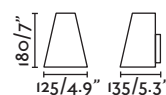

Suma

70749 ● dark grey/gris oscuro

1x E27 MAX 15W LED ⊗ [I7463]

Body Die Cast Aluminium/Aluminio Inyectado
Diff Translucent Glass/Cristal Translúcido

Kubick

70689 ● dark grey/gris oscuro

70715 ● grey/gris

1x E27 MAX 15W LED ⊗ [I7463]

Body Die Cast Aluminium/Aluminio Inyectado
Diff Opal PVC/PVC Opal

West

70888 ● dark grey/gris oscuro

1x E27 MAX 15W LED ⊗ [I7437]

Body Die Cast Aluminium/Aluminio Inyectado
Diff Translucent Glass/Cristal Translúcido

Pistón

70808 ● grey/gris

2x GU10 MAX 8W LED ⊗ [I7316]

Body Die Cast Aluminium/Aluminio Inyectado
Diff Transparent Glass/Cristal Transparente

West

70899 ● dark grey/gris oscuro

1x E27 MAX 15W LED ⊗ [I7437]

Body Die Cast Aluminium/Aluminio Inyectado
Diff Translucent Glass/Cristal Translúcido

Tinia

71353 ● dark grey/gris oscuro

1x E27 MAX 15W LED ⊗ [I7066]

Body Aluminium/Aluminio
Diff Polycarbonate/Policarbonato