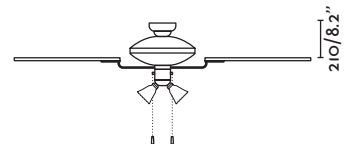

Blades Wood/Madera

Diff Translucent Glass/Cristal Translúcido

W 23-34-57

RPM 87-135-198

Remote control  [33929/33937]

Airflow 161,92 m³ min/57 18 CFM

220-240V 50Hz

Suitable for direct ceiling mounting
Apto para directo a techo