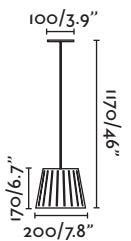

Mix
— Àlex & Manel Llusçà

- 29966 ○ white/blanco
- 29967 ● black/negro

1x E14 MAX 8W LED ⊗ [17461]

Body Metal

Mix
— Àlex & Manel Llusçà

- 29968 ● white+wood/blanco+madera
- 29969 ● black+wood/negro+madera

2x E27 MAX 15W LED ⊗ [17463]

Body Metal