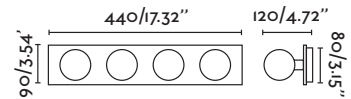

Lass

62974 ○ mirror/espejo

1xG9 MAX 6W LED ☒ [17443]

Body Metal
Diff Glass/Cristal

Lass

63006 ○ mirror/espejo

2xG9 MAX 6W LED ☒ [17443]

Body Metal
Diff Glass/Cristal

Lass

63008 ○ mirror/espejo

4xG9 MAX 6W LED ☒ [17443]

Body Metal
Diff Glass/Cristal

Lass

63009 ○ mirror/espejo

5xG9 MAX 6W LED ☒ [17443]

Body Metal
Diff Glass/Cristal