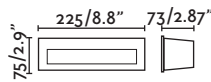

Nat

70638 ● dark grey/gris oscuro

LED SMD 6W 3000K 420lm CRI>80 Driver ✓

Body Die Cast Aluminium/Aluminio Inyectado

IP65 IK08 ⚡ 100-50/240V 60Hz 120°

↳ 215x65x70/8,4x2,5x2,7"