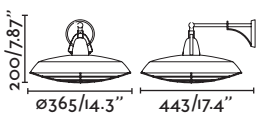

Suspension 283