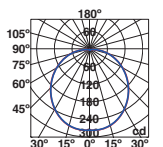

Side ø450

— Alex & Manel Llusçà

- 62144 ○ white/blanco
- 62145 ● white+nickel/blanco+níquel
- 62146 ● black+gold/negro+oro
- 62147 ● black+copper/negro+cobre

LED SMD 20W 3000K 1600lm CRI>80

Driver ✓

Body Metal
Diff Glass/Cristal