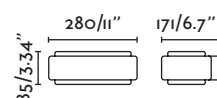

Sticker

— Lucid

75540 ● dark grey/gris oscuro

LED SMD 20W 3000K I350lm CRI>80
Driver ✓

Body Aluminium/Aluminio
Diff Opal PMMA/PMMA Opal

IP65 ⚡ 100- 50/
240V 60Hz

Beacon 293