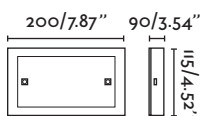

Liria

63156 ● matt nickel/níquel mate

1xE27 MAX 15W LED ⊗ [17463]

Body Metal
Diff Opal Glass/Cristal Opal

Sunny

63046 ● chrome/cromo

1xE14 MAX 8W LED ⊗ [17460]

Body Steel/Acero
Diff Glass/Cristal

Sunny

63047 ● chrome/cromo

1xE14 MAX 8W LED ⊗ [17460]

Body Steel/Acero
Diff Glass/Cristal

Ángulo

63069 ● matt nickel/níquel mate

2xE14 MAX 8W LED ⊗ [17461]

Body Steel/Acero
Diff Glass/Cristal

Diula

62986 ● matt nickel/níquel mate

2xE27 MAX 15W LED ⊗ [17463]

Body Steel/Acero
Diff Glass/Cristal

Diula

62987 ● matt nickel/níquel mate

1xE27 MAX 15W LED ⊗ [17463]

Body Steel/Acero
Diff Glass/Cristal