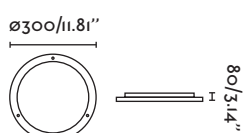

Logos

62966 ○ white/blanco

62981 ● aluminium/aluminio

2x E27 MAX 15W LED ⊗ [I7056]

Body Aluminium/Aluminio
Diff Opal PMMA/PMMA Opal

Yuca

63012 ● matt nickel/níquel mate

2x E27 MAX 15W LED ⊗ [I7056]