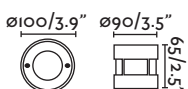

Sea side suitable

3000K

LED -18

71498N ● matt nickel/níquel mate

LED HIGH POWER 3W 3000K 160Lm CRI>80 Driver ✓

Body 316 Stainless Steel/Acero Inox 316
Diff Opal Glass/Cristal Opal

IP67 IK08 ⚡ 100- 50/ 240V 60Hz 📦 1000Kg. 2204Lb.