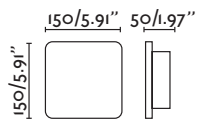

Oslo

63284 ○ white/blanco

1xG9 MAX 6W LED ⊗ [17443]

Body Plaster/Yeso