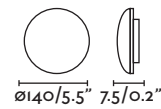

Zoe

72271 ● black/negro

LED SMD 5W 4000K 220lm CRI>80 Driver ✓

Body Aluminium/Aluminio
Diff Opal Polycarbonate/Polycarbonato Opal

IP44 ⚡ 220- 50/
240V 60Hz

Saga

75526 ● dark grey/gris oscuro

LED SMD 9W 4000K 392lm CRI>80 Driver ✓

Body Aluminium/Aluminio
Diff Opal Polycarbonate/Polycarbonato Opal

IP54 ⚡ 100- 50/
240V 60Hz

Sun

70823 ● dark grey/gris oscuro

LED SMD 5W 3000K 275lm CRI>80 Driver ✓

Body Aluminium/Aluminio
Diff Opal Polycarbonate/Polycarbonato Opal

IP54 ⚡ 100- 50/
240V 60Hz

Num

71197 ● dark grey/gris oscuro

LED SMD 7W 3000K 350lm CRI>80 Driver ✓

Body Aluminium/Aluminio
Diff Opal Polycarbonate/Polycarbonato Opal

IP54 ⚡ 100- 50/
240V 60Hz