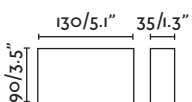

Kaula NEW

70405 ● matt nickel/níquel mate

LED SMD 9W 3000K 400lm CRI>80 Driver ✓

Body 316 Stainless Steel/Acero Inox 316
Diff Opal PMMA/PMMA Opal

IP44 ⚡ 220- 50/
240V 60Hz 🇪🇺