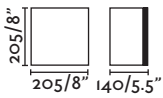

Fred

70663 ● dark grey/gris oscuro

70664 ○ white/blanco

LED SMD 7W 3000K 400lm Driver ✓

Body Polycarbonate/Policarbonato
Diff Opal Polycarbonate/Policarbonato Opal

IP65 ⚡ 100- 50/
240V 60Hz