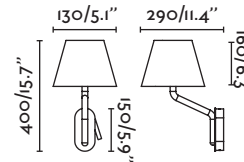

Eterna NEW

24007 chrome/cromo

Shade not incl. / Pantalla no incl.

1xE27 MAX 15W LED [17463]

LED HIGH POWER 1W 2700K CRI>80
Driver ✓

Body Metal