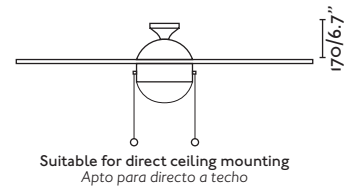

FAN SMALL WITH LIGHT

- **Reversible blades**
  Palas reversibles
- **Controlled by chains**
  Accionado con cadenas
- **Summer/winter function**
  Función verano/invierno
- **5 Blades palas**
- **Suitable for inclining roof**
  Apto para techo inclinado
- **Suitable for direct ceiling mounting**
  Apto para directo a techo
- **More downrod**
  page 580
  Más tijas página 580