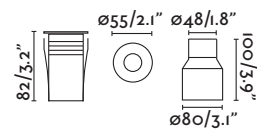

3000K

Curtis

70462N ● matt nickel/níquel mate

LED HIGH POWER 2W 3000K 77Lm CRI>80 Driver ✓

Body 316 Stainless Steel/Acero Inox 316
Diff Glass/Cristal

IP67 IK08 100-50/240V 60Hz 45°