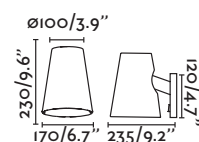

Hanoi
— Pepe Llaudet

DT00073 wood+grey/madera+gris

1xE27 MAX 15W LED [16224]

Body Metal+Wood/Metal+Madera
Shade Textile/Téxtil

INDOOR WALL

Floor&Table 76

Suspension 108

Lupe
— Jordi Busquets

29996 chrome+white/cromo+blanco

1xE27 MAX 15W LED [17056]

LED HIGH POWER 1W 3000K 100lm CRI>80
Driver

Body Metal
Shade Textile/Téxtil

Lupe
— Jordi Busquets

29995 chrome+white/cromo+blanco

1xE27 MAX 15W LED [17056]

Body Metal
Shade Textile/Téxtil

Switch

Switch