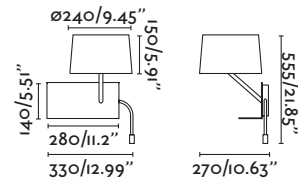

Handy
— Jordi Blasi

28415 ○ white/blanco

1 x E27 MAX 15W LED [17463]

LED HIGH POWER 3W 3000K 140lm CRI>80
Driver ✓

Body Steel/Acero
Shade Textile/Téxtil