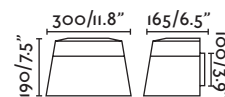

66183 matt nickel/níquel mate

2xE27 MAX 15W LED [17056]

Body Metal
Diff Glass/Cristal

66185 matt nickel/níquel mate

2xE14 MAX 8W LED [17461]

Body Metal
Diff Glass/Cristal

Sac
— Àlex&Manel Llusçà

66191 brown+beige/marrón+beige

2xE14 MAX 8W LED [17461]

Body Metal
Shade Textile/Téxtil