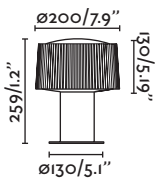

Blub's

— Estudi Ribaudi

74433+74430 ● dark grey/gris oscuro

1x E27 MAX 15W LED ☒ [I7437]

Body Die Cast Aluminium/Aluminio Inyectado
Diff Opal PMMA/PMMA Opal