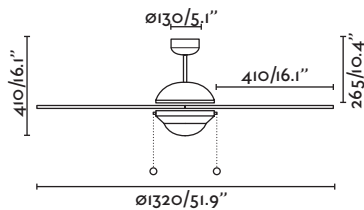

Reversible blades
Palas reversibles

Controlled by chains
Accionado con cadenas

Summer/winter function
Función verano/invierno

5 Blades palas

Suitable for inclining roof
Apto para techo inclinado

Suitable for direct ceiling mounting
Apto para directo a techo