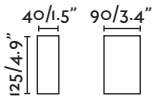

Crata

70568 ● dark grey/gris oscuro

70569 ○ white/blanco

LED HIGH POWER 6W 4000K I30lm CRI>80
Driver ✓

Body Die Cast Aluminium/Aluminio Inyectado
Diff Transparent Glass/Cristal Transparente

IP44 ⚡ 100- 50/
240V 60Hz

Ling

70812 ● dark grey/gris oscuro

70813 ○ white/blanco

LED HIGH POWER 6W 4000K 315lm CRI>80
Driver ✓

Body Die Cast Aluminium/Aluminio Inyectado
Diff Transparent Glass/Cristal Transparente

IP54 ⚡ 100- 50/
240V 60Hz