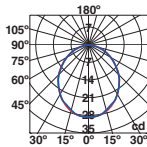

Froled

70135 ● matt nickel/níquel mate

LED SMD 0,8W 3000K 55lm CRI>80 Driver ✓

Body 304 Stainless Steel/Acero Inox 304
Diff Polycarbonate/Polícarbonato

IP65 □ 220- 50/
240V 60Hz

↳ 92x92x50/3,6x3,6x1,9"