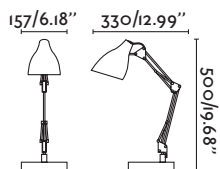

Gru

51916 ● white/blanco

51917 ● black/negro

51919 ● red/rojo

1 x E27 MAX 15W LED [17463]

Body Metal

Baobab

51908 ○ white/blanco

51909 ● black/negro

51910 ● grey/gris

51911 ● green/verde

1 x E14 MAX 8W LED [17461]

Body Metal

Mulan

51900 ○ white/blanco

51901 ● black/negro

51902 ● purple/lila

1 x E27 MAX 15W LED [17056]

Body Metal

Bob

52043 ● orange/naranja

52044 ● green/verde

52045 ● blue/azul

52046 ● pink/rosa

1 x E27 MAX 15W LED [17056]

Body ABS

Leo

52049 ● black/negro

1 x E27 MAX 15W LED [17463]

Body Aluminium/Aluminio
Diff Polycarbonate/ Policarbonato

Sam

52006 ● white/blanco

52008 ● black/negro

52009 ● red/rojo

1 x E27 MAX 15W LED [17056]

Body Metal