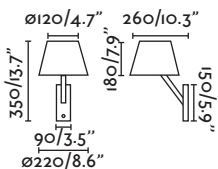

Moma

- 68504 ● chrome+white/cromo+blanco
- 68505 ● chrome+black/cromo+negro

1x E27 MAX 15W LED [17056]

Body Metal
Shade Textile/Téxtil

Rob

- 68496 ● bronze/bronce
- 68498 ● matt nickel/níquel mate

1x E27 MAX 15W LED [17463]

LED HIGH POWER 3W 3000K 160lm CRI>80
Driver ✓

Body Metal
Diff Polycarbonate/Polycarbonato

Rob

- 68497 ● bronze/bronce
- 68499 ● matt nickel/níquel mate

LED HIGH POWER 3W 3000K 160lm CRI>80
Driver ✓

Body Metal
Diff Steel/Acero