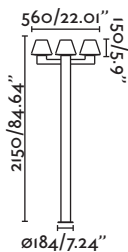

Muffin

— Àlex & Manel Llusçà

74435+74429² ● dark grey/gris oscuro

2xE27 MAX 15W LED ☒ [I7437]

Body Die Cast Aluminium/Aluminio Inyectado
Diff Opal PMMA/PMMA Opal

Beacon&Post 300

Suspension 285

Wall 337