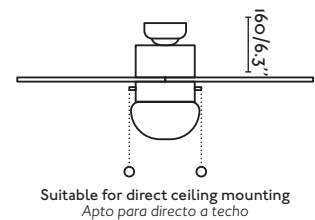

Controlled by
chains
Accionado con
cadenas

Summer/winter
function
Función
verano/invierno

6Blades palas

Suitable for
inclining roof
Apto para techo
inclinado

Suitable for direct
ceiling mounting
Apto para directo a
techo

More downrod
page 580
Más tijas página 580