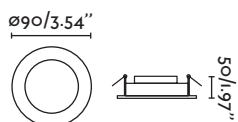

Dana

42925 ○ white/blanco

LED SMD 12W 5000K 900lm CRI>80 Driver ✓

Body Aluminium/Aluminio
Diff PMMA/PMMA

IP44 □ 100- 50/
240V 60Hz

⌀76/3"