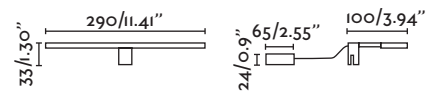

LED SMD 6W 3000K 360lm CRI>80 Driver ✓

Body Metal

Terma

63148 chrome/cromo

LED SMD 9W 4000K 600lm CRI>80 Driver ✓

Body Steel+Aluminium/Acero+Aluminio
Diff Translucent PMMA/PMMA Translúcido

IP44 100- 50/ 240V 60Hz 0.5MT