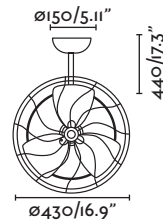

Ceiling & Wall

Adjustable

Keiki 43cm/17in

33715 brown marrón brown marrón

Body Steel/Acero
Blades Plywood/Madera Ply
W 7-16-25
RPM 380-640-890
Airflow 93.33 m³ min/3296 CFM

220-240V 50Hz 45° 20°

How to install the wall control? Visit faro.es/blog Visita faro.es/blog para la instalación del regulador de pared

Wall control
Regulador de pared

Summer/winter
function
Función
verano/invierno

3 Blades
palas

Suitable for
inclining roof
Apto para techo
inclinado