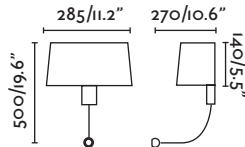

Hotel
— Àlex & Manel Lluscà

- 29940 chrome+white/cromo+blanco
- 29945 chrome+black/cromo+negro

1 x E27 MAX 15W LED [17463]

Body Metal
Shade Textile/Téxtil

Hotel
— Àlex & Manel Lluscà

- 29941 chrome+white/cromo+blanco
- 29946 chrome+black/cromo+negro

1 x E27 MAX 15W LED [17463]

LED HIGH POWER 1W 3500K CRI>80
Driver

Body Metal
Shade Textile/Téxtil