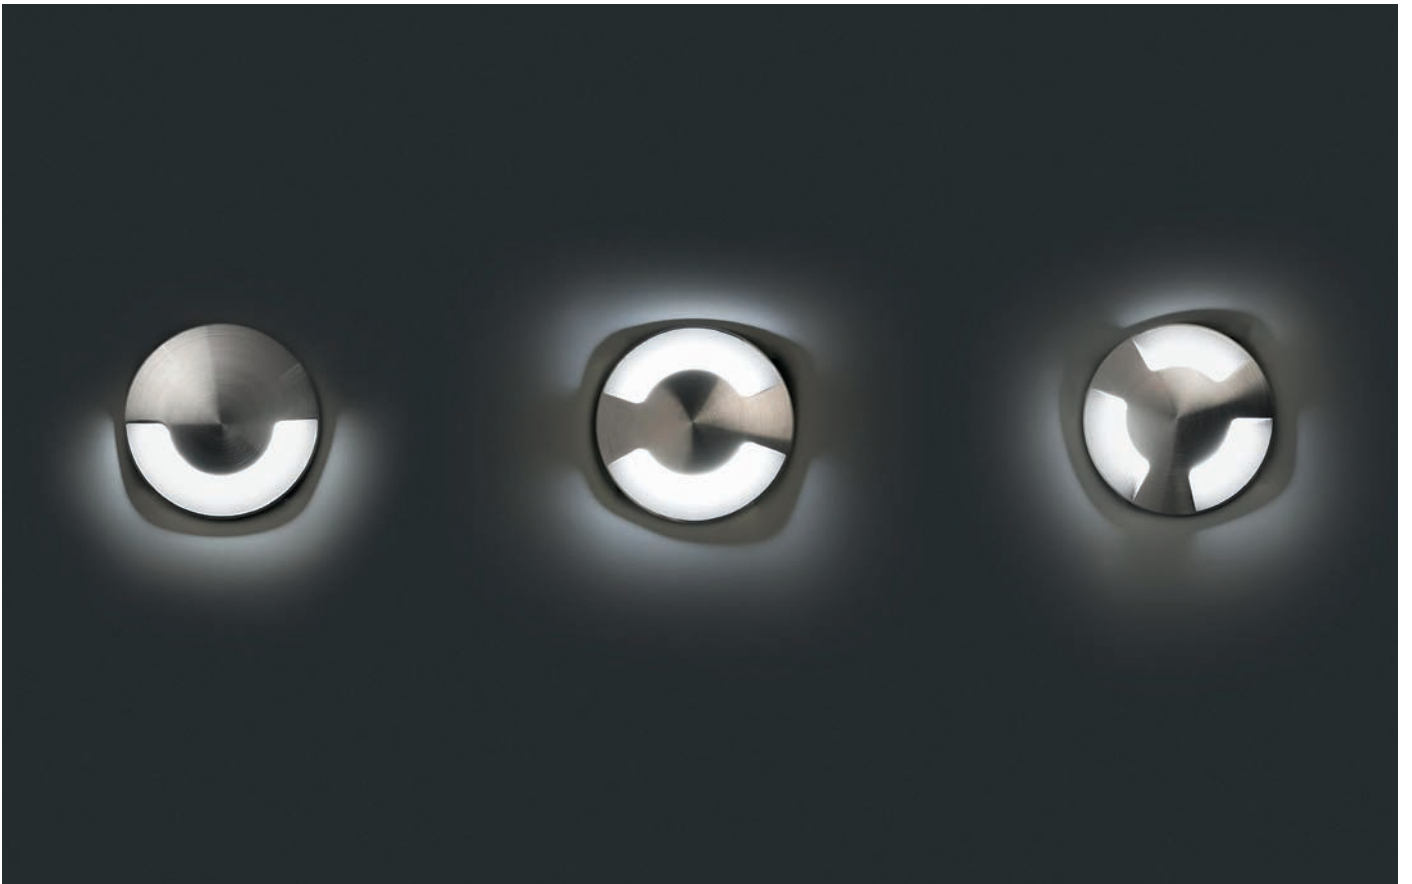

OUTDOOR RECESSED