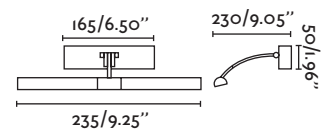

Henlein

61064 ● matt nickel/níquel mate

LED SMD 3W 4100K 192lm CRI>80 Driver ✓

Body Metal

Klimt

61048 ● matt nickel/níquel mate

61049 ● old gold/oro envejecido

LED SMD 6W 3000K 429lm CRI>80 Driver ✓

Body Aluminium/Aluminio

Lumiere

61066 ● matt nickel/níquel mate

2xG9 MAX 6W LED ⊗ [17443]

Body Metal

Monet

61068 ● matt nickel/níquel mate

LED SMD 6W 3000K 360lm CRI>80 Driver ✓

Body Metal