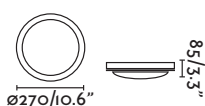

Dakron

70722 ○ white/blanco

1x E27 MAX 15W LED ☒ [I7463]

Body ABS
Diff Opal Polycarbonate/Policarbonato Opal

IP65 IK10 □