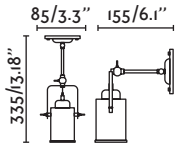

Track 247

INDOOR SPOTLIGHTS

Casa Decor, Madrid

List

60000 ● black/negro

1xE27 MAX 15W LED [17463]

Body Metal

INDOOR SPOTLIGHTS