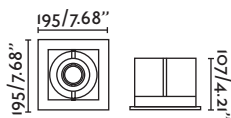

Gingko QR III

03030101 ○ white/blanco

03030102 ● black/negro

03030103 ● grey/gris

1xG53 100W ⊗
Transformer ⊗ [98111105] [LED 98111050]

Body Steel/Acero

↳ 170x175/6.7x6.8"

Without Frame