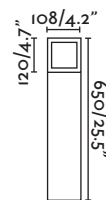

Onze

70761 ● dark grey/gris oscuro

1x E27 MAX 15W LED ⊗ [I7437]

Body Die Cast Aluminium/Aluminio Inyectado
Diff Opal Polycarbonate/Policarbonato Opal