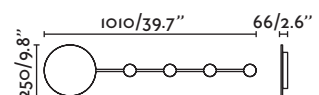

— Goula/Figuera

01000 ○ white/blanco

01001 ● black/negro

LED SMD 6W 2700K 500lm CRI>80 Driver ✓

Body Metal+Aluminium/Acero+Aluminio

Diff Opal PMMA/PMMA Opal

 100- 50/
240V 60Hz

Wall