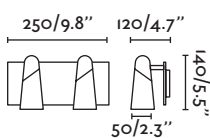

Lao
— Nahrang

- 29026 ● black+copper/negro+cobre
- 29034 ● white+copper/blanco+cobre
- 29041 **NEW** ● black/negro
- 29042 **NEW** ● white/blanco

LED 2xSMD 4.5W 3000K 400lm CRI>80
Driver ✓

Body Metal
Diff ABS