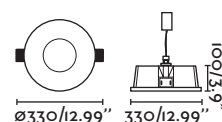

Socket GU10 ⊗ [43065]

Body Aluminium/Aluminio

70x70/2.7x2.7"

**Nord**

63290 ○ white/blanco

LED SMD I8W 3000K 1100lm CRI>80
Driver DC 350mA ⊗ [98310125]Body Plaster/Yeso
Diff Opal PMMA/PMMA Opal

⌀ 305/12"

Visit faro.es/blog to consult how to install it.
Visita faro.es/blog para consultar su instalación.