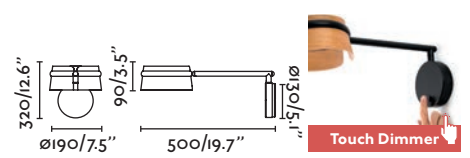

LED SMD 6W 2700K 500lm CRI>80 Driver ✓

Body Metal

Shade Cherry Tree Wood/Madera Cerezo

Loop NEW

29566 ● black+wood/negro+madera

LED SMD 6W 2700K 500lm CRI>80 Driver ✓

Body Metal

Shade Cherry Tree Wood/Madera Cerezo