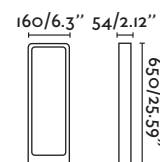

Das

75520 ● dark grey/gris oscuro

LED COB 8W 3000K 480lm CRI>80 Driver ✓

Body Die Cast Aluminium/Aluminio Inyectado
Diff Transparent Glass/Cristal Transparente

IP54 ⚡ 100- 50/ 240V 60Hz 180°