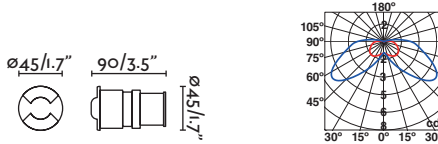

Kane

70661 ● matt nickel/níquel mate

LED 3W 3000K I20Lm CRI>80
Driver ☒ [98324015]

Body 316 Stainless Steel/Acero Inox 316
Diff Glass/Cristal

IP67 IK08 III 24 Vdc 1000Kg. 2204Lb.

120°

⌀ 40/1.57"