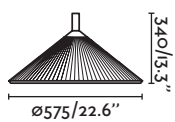

Suspension 282

Hue
— Nahrang

Made in Spain

71566 ● grey+white/gris+blanco

1x E27 MAX 15W LED ☒ [17463]

Body Die Cast Aluminium/Aluminio Inyectado
Diff Opal PEMD/PEMD Opal

IP65   3MT

Hue
— Nahrang