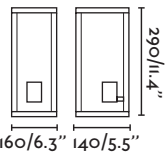

Nala NEW

70773 ● dark grey/gris oscuro

1x E27 MAX 15W LED ⓧ [17426]

Body Aluminium/Aluminio
Diff Transparent Glass/Cristal Transparente

IP54

Post 310