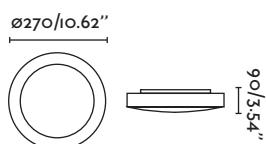

Logos

62965 ○ white/blanco

62980 ● aluminium/aluminio

1x E27 MAX 15W LED ⊗ [I7056]

Body Aluminium/Aluminio
Diff Opal PMMA/PMMA Opal

Yuca

63011 ● matt nickel/níquel mate

2x E27 MAX 15W LED ⊗ [I7056]

Body Metal
Diff Translucent Glass/Cristal Translúcido

Logos

62966 ○ white/blanco

62981 ● aluminium/aluminio

2x E27 MAX 15W LED ⊗ [I7056]

Body Aluminium/Aluminio
Diff Opal PMMA/PMMA Opal

Yuca

63012 ● matt nickel/níquel mate

2x E27 MAX 15W LED ⊗ [I7056]

Body Metal
Diff Translucent Glass/Cristal Translúcido

Logos

62982 ● aluminium/aluminio

3x E27 MAX 15W LED ⊗ [I7056]

Body Aluminium/Aluminio
Diff Opal PMMA/PMMA Opal