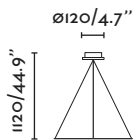

1120/44.9"