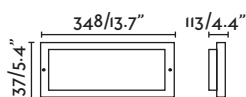

Ion

71385 ● matt nickel/níquel mate

2xGX53 9W ⊗ [I7340]

Body Die Cast Aluminium/Acero Inoxidable
Diff Transparent Glass/Cristal Transparente