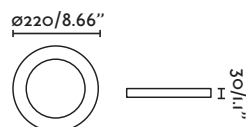

Tod

42927 ○ white/blanco

LED SMD 24W 3000K 2000lm CRI>80
Driver ✓

Body Aluminium/Aluminio
Diff PMMA/PMMA

IP44 □ 220- 50/
240V 60Hz 160°

⌀195/7.6"