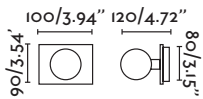

Lass

62974 ○ mirror/espejo

1xG9 MAX 6W LED ☒ [17443]

Body Metal
Diff Glass/Cristal

Lass

63006 ○ mirror/espejo

2xG9 MAX 6W LED ☒ [17443]

Body Metal
Diff Glass/Cristal

Lass

63008 ○ mirror/espejo

4xG9 MAX 6W LED ☒ [17443]

Body Metal
Diff Glass/Cristal

Lass

63009 ○ mirror/espejo

5xG9 MAX 6W LED ☒ [17443]

Body Metal
Diff Glass/Cristal