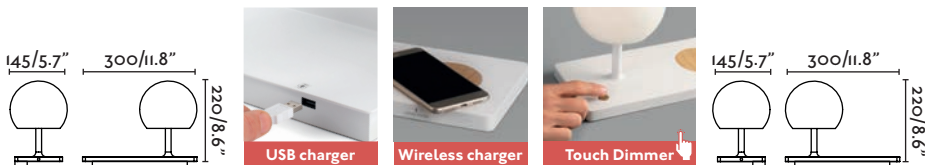

Wireless charger

Table 62

NEW

Niko

“NIKO is born from a function. The piece has a double use which is accented by its shape. Highly decorative, it is perfect for small spaces or bedroom with minimalist decor.”