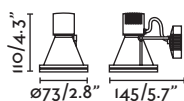

Mini Project
— Alex & Manel Llusçà

- 71383 ● grey/gris
- 71390 ● dark grey/gris oscuro

1xGU10 MAX 8W LED ✕ [17317]
Body Die Cast Aluminium/Aluminio Inyectado
Diff Transparent Glass/Cristal Transparente