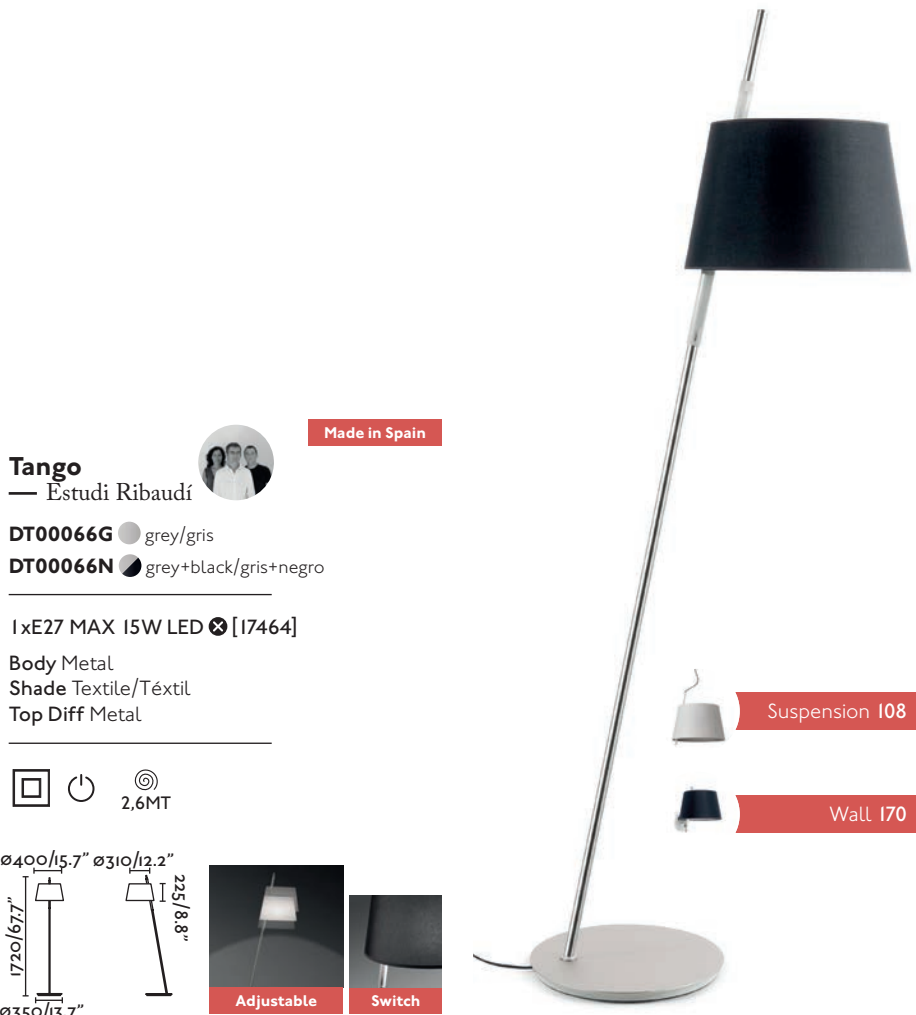

Made in Spain

Tango
— Estudi Ribaudi

- DT00066G ● grey/gris
- DT00066N ● grey+black/gris+negro

1x E27 MAX 15W LED [17464]

Body Metal
Shade Textile/Téxtil
Top Diff Metal