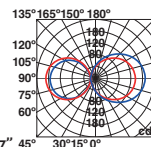

Grop

75602 ● dark grey/gris oscuro

LED SMD 27W 3000K 1300lm CRI>80 Driver ✓

Body Die Cast Aluminium/Aluminio Inyectado
Diff Opal Polycarbonate/Polycarbonato Opal

IP54 ⚡ 100- 50/
240V 60Hz