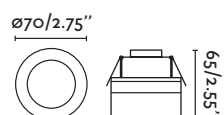

Ebba

42919 ● silver/plata

LED SMD 4W 3000K 304lm CRI>80 Driver ✓

Body Aluminium/Aluminio
Diff Opal PMMA+Transparent PMMA/
PMMA Opal+PMMA Transparente

IP44 □ 220- 50/
240V 60Hz

⌀63/2.48"