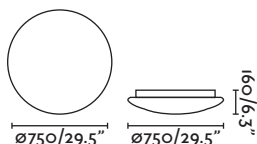

Cloe

63403 chrome/cromo

LED SMD 24W 2700K 2000lm CRI>80
Driver

Body Metal
Diff Opal Glass/Cristal Opal

IP44 100- 50/
240V 60Hz

Bic

63406 white/blanco

LED SMD 100W 3000K 4800lm CRI>80
Driver

Body Aluminium/Aluminio
Diff Opal Polycarbonate/Polycarbonato Opal

DIM IP44 220- 50/
240V 60Hz