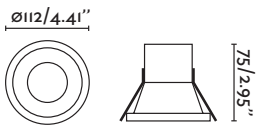

Son-1

42928 ○ white/blanco

LED SMD 8W 2700K 580lm CRI>80 Driver ✓

Body Aluminium/Aluminio
Diff PMMA/PMMA

Ⓛ 220- 50/
240V 60Hz

⌀ 100/3.9"