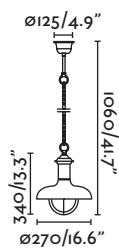

Estoril

71142 ● rust brown/marrón óxido

1x E27 MAX 15W LED [I7437]

Body Metal
Diff Bubble Glass/Cristal Burbuja

IP33 0,7MT

Wall 363