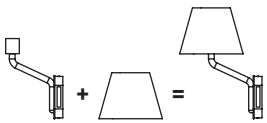

Shade options/Pantallas

- white/blanco
- beige/beige
- black/negro