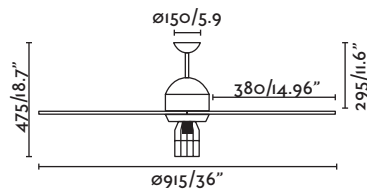

Chicago 91 cm/36 in

33703 black negro walnut nogal

1 x E27 MAX 15W LED [17463]

Body Steel/Acero

Blades MDF Wood/Madera MDF

W 15-27-49

RPM 124-176-218

Airflow 96.7 l m³ min/341.4 CFM

220-240V 50Hz