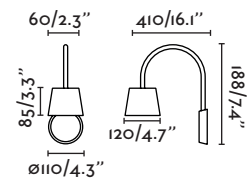

Shade Textile/Téxtil

Diff Opal Glass/Cristal Opal

⊕ 100- 50/ 240V 60Hz ⏻ 350°

Structure/Estructura

24005+2P0211

24006+2P0211

24007+2P0213

Eterna NEW