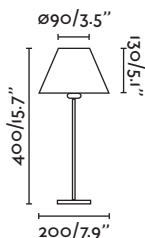

Nidia

68423 matt nickel/níquel mate

1x E27 MAX 15W LED [I7462]

Body Metal

Shade Linen/Lino

Banker

68333 bronze/bronce

68334 old gold/oro viejo

1x E27 MAX 15W LED [I7463]

Body Metal

Diff Glass/Cristal