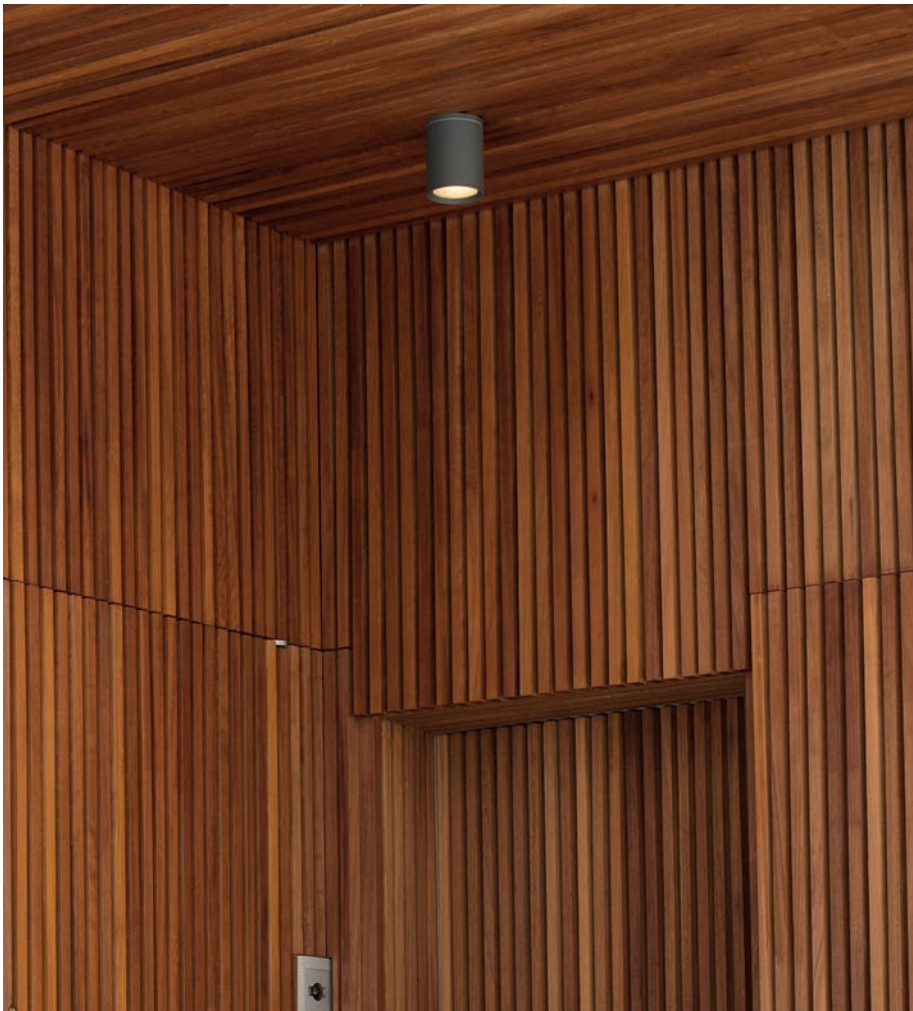

Tasa

70806 ● dark grey/gris oscuro

70821 ○ white/blanco

1xE27 MAX 15W LED ⊗ [I7403]

Body Die Cast Aluminium/Aluminio Inyectado

Diff Transparent Glass/Cristal Transparente