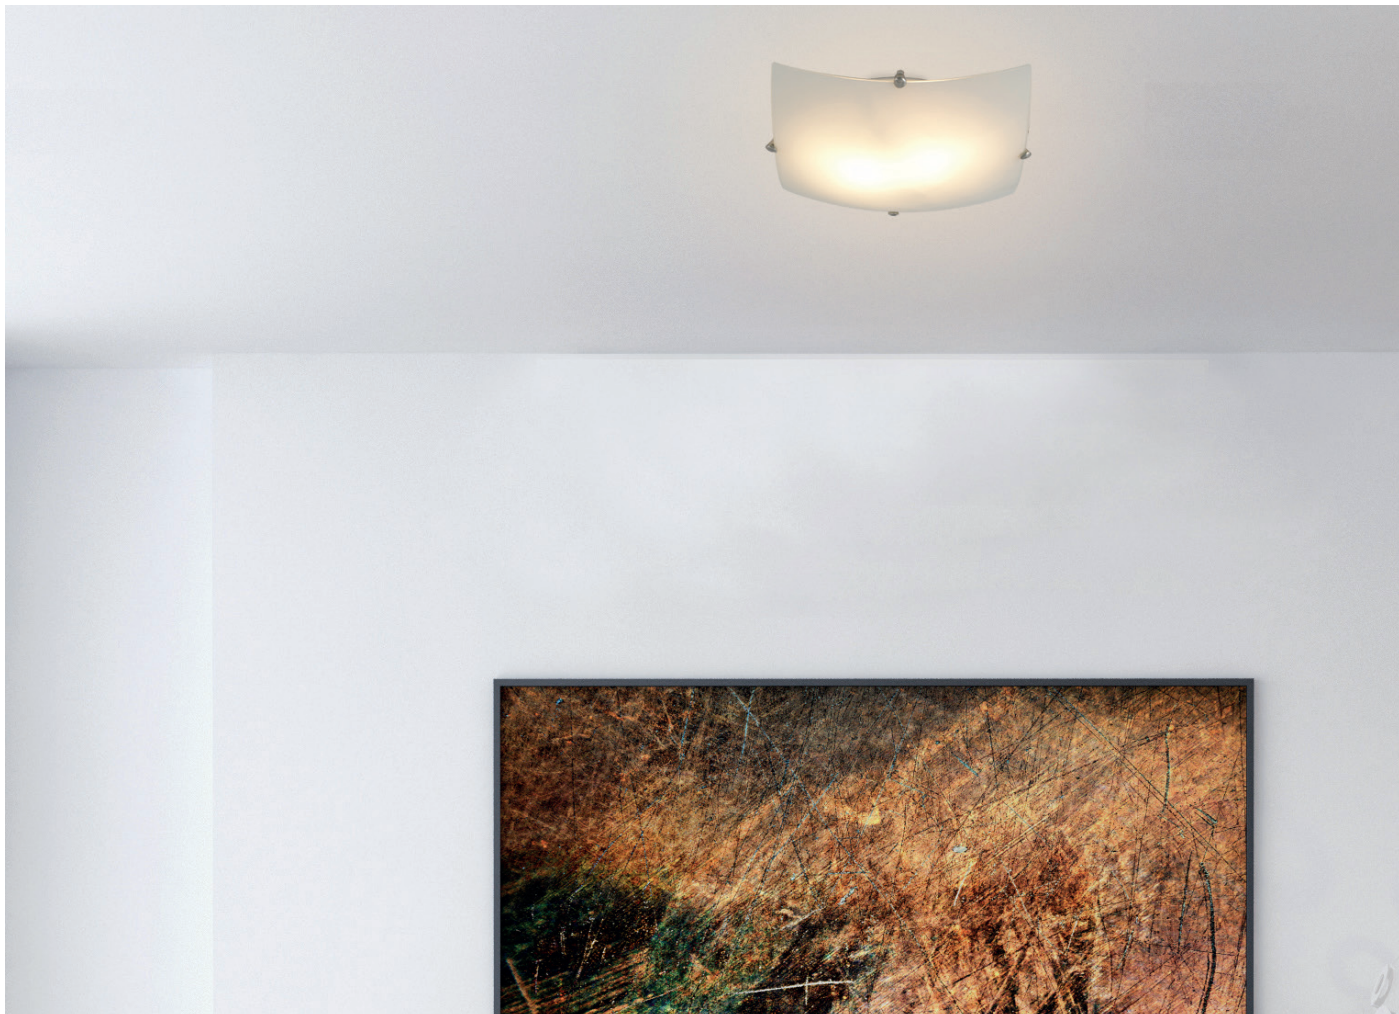

Liria

63157 matt nickel/níquel mate

2xE27 MAX 15W LED [I7056]

Body Metal
Diff Translucent Glass/Cristal Translúcido

Liria

63158 matt nickel/níquel mate

2xE27 MAX 15W LED [I7056]

Body Metal
Diff Translucent Glass/Cristal Translúcido