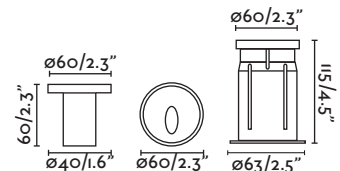

Dang NEW

70446 ● black/negro

LED CREE 3W 3000K 200lm CRI>80 Driver ✘ [9832015]

Body Aluminium+316 Stainless Steel/
Aluminio+Acero Inox 316

IP67 IK08 ⚡ 24 Vdc