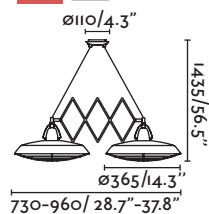

Indoor & Outdoor

Plec
— Àlex & Manel Llusçà

66214 ● old brown/marrón envejecido

66215 ● off white/blanco roto

LED 2xSMD 15W 2700K 2400lm CRI>80
Driver ✓

Body Steel/Acero
Diff PVC

IP44 □ 220- 50/
240V 60Hz