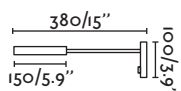

Kale NEW

62703 black/negro

LED HIGH POWER 3W 3000K 180lm CRI>80 Driver

Body Aluminium+Silicone/Aluminio+Silicona
Diff PMMA

Switch