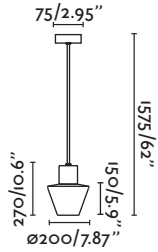

Mistu

— Faro Team

74427+74428 ● dark grey/gris oscuro

1x E27 MAX 15W LED [17437]

Body Die Cast Aluminium/Aluminio Inyectado
Diff Opal PMMA/ PMMA Opal

IP44

Beacon&Post 300

Pole 316

Wall 337