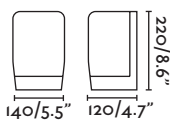

Bruc NEW

70828 ● dark grey/gris oscuro

LED 2xSMD 7W 3000K 830lm CRI>80 Driver ✓

Body Aluminium/Aluminio
Diff Glass/Cristal

IP54 ⚡ 100- 50/
240V 60Hz