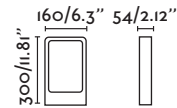

Alp

74451 ● dark grey/gris oscuro

LED SMD 8W 3000K 220lm CRI>80 Driver ✓

Body Die Cast Aluminium/Aluminio Inyectado
Diff Opal Polycarbonate/Policarbonato Opal

IP54 ⚡ 100- 50/ 240V 60Hz 180°

Alp

74452 ● dark grey/gris oscuro

LED SMD 8W 3000K 220lm CRI>80 Driver ✓

Body Die Cast Aluminium/Aluminio Inyectado
Diff Opal Polycarbonate/Policarbonato Opal

IP54 ⚡ 100- 50/ 240V 60Hz 180°

Das

75519 ● dark grey/gris oscuro

LED COB 8W 3000K 480lm CRI>80 Driver ✓

Body Die Cast Aluminium/Aluminio Inyectado
Diff Transparent Glass/Cristal Transparente

IP54 ⚡ 100- 50/ 240V 60Hz 180°

Wall 354

Wall 354

Das

75520 ● dark grey/gris oscuro

LED COB 8W 3000K 480lm CRI>80 Driver ✓

Body Die Cast Aluminium/Aluminio Inyectado
Diff Transparent Glass/Cristal Transparente

IP54 ⚡ 100- 50/ 240V 60Hz 180°