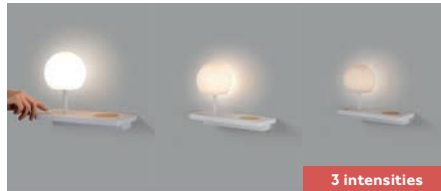

100%	50%	5%
6.6W 530lm	3.3W 265lm	0.33W 26.5lm