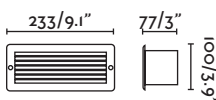

Esca

71480 ○ white/blanco

71481 ● black/negro

1 x E27 MAX 15W LED ⊗ [17463]

Body Metal/Metal
Diff Polycarbonate/Polícarbonato

IP44 □ 71482

↳ 230x89/9x3.5"

Recessed box

71482 ●