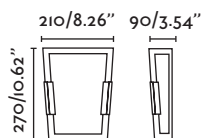

66183 matt nickel/níquel mate

2xE27 MAX 15W LED [17056]

Body Metal
Diff Glass/Cristal

66185 matt nickel/níquel mate

2xE14 MAX 8W LED [17461]

Body Metal
Diff Glass/Cristal

Sac
— Àlex&Manel Llusçà

66191 brown+beige/marrón+beige

2xE14 MAX 8W LED [17461]

Body Metal
Shade Textile/Téxtil