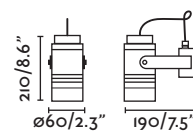

Lit NEW

70260 ● dark grey/gris oscuro

1xGU10 MAX 8W LED [I7317]

Body Aluminium/Aluminio
Diff Glass/Cristal

IP54 20° 90°