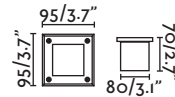

Sea side suitable

6000K

LED -18

71496N ● matt nickel/níquel mate

LED HIGH POWER 3W 6000K 180Lm CRI>80 Driver ✓

Body 316 Stainless Steel/Acero Inox 316
Diff Opal Glass/Cristal Opal

IP67 IK08 ⚡ 100- 50/ 240V 60Hz 📦 1000Kg. 2204Lb.