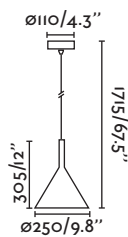

Pam

- 64162 ● black+gold/negro+oro

LED SMD 24W 3000K 1875lm CRI>80 Driver ✓

Body Aluminium/Aluminio