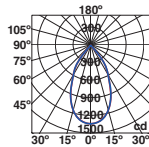

Suria-12

70593N ● matt nickel/níquel mate

LED COB 12W 3000K 1200lm CRI>80
Driver ✓

Body 316 Stainless Steel/Acero Inox 316
Diff Glass/Cristal

IP67 IK08 100- 50/ 240V 60Hz 1000Kg. 2204Lb. 60°