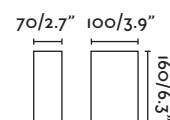

Canon

70566N ● dark grey/gris oscuro

70567N ○ white/blanco

LED HIGH POWER 4W 3000K 130lm CRI>80 Driver ✓

Body Die Cast Aluminium/Aluminio Inyectado
Diff Tempered Glass/Cristal Templado

IP44 ⚡ 100- 50/ 240V 60Hz **120°**

OUTDOOR WALL FIXTURES

Blind

70634 ● dark grey/gris oscuro

LED HIGH POWER 6W 3000K 600lm CRI>80 Driver ✓

Body Die Cast Aluminium/Aluminio Inyectado
Diff Transparent Glass/Cristal Transparente

IP54 ⚡ 110- 50/ 240V 60Hz

Olan

70637 ● dark grey/gris oscuro

LED HIGH POWER 6W 3000K 600lm CRI>80 Driver ✓

Body Die Cast Aluminium/Aluminio Inyectado
Diff Transparent Glass/Cristal Transparente

IP54 ⚡ 100- 50/ 240V 60Hz

Lace

70811 ● dark grey/gris oscuro

LED HIGH POWER 6W 4000K 315lm CRI>80 Driver ✓

Body Die Cast Aluminium/Aluminio Inyectado
Diff Transparent Glass/Cristal Transparente

IP54 ⚡ 100- 50/ 240V 60Hz **110°**