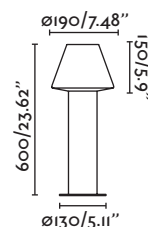

Mistu

— Faro Team

74434+74428 ● dark grey/gris oscuro

1xE27 MAX 15W LED [17437]

Body Die Cast Aluminium/Aluminio Inyectado
Diff Opal PMMA/PMMA Opal