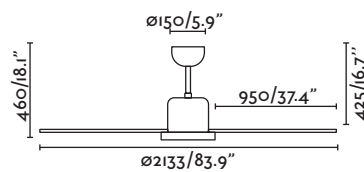

Accessory rod

Tija accesorio

1220mm/4.8in

34002 matt nickel
níquel mate

34008 brown
marrón

34011 white
blanco

900mm/3.5in

34001 matt nickel
níquel mate

34007 brown
marrón

34010 white
blanco

600mm/2.3in

34000 matt nickel
níquel mate

34006 brown
marrón

34009 white
blanco