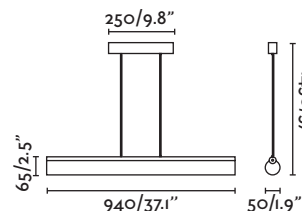

64175 ○ white/blanco

LED SMD LED 8W 3000K 600lm CRI>80
Driver ✓

Body Metal
Body Opal Glass/Cristal Opal

Luce

64176 ○ chrome+ white/cromo+blanco

LED SMD LED 35W 2700K 2400lm CRI>80
Driver ✓

Body Aluminium/Aluminio
Body PMMA