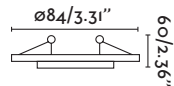

∅84/3.31"

60/2.36"