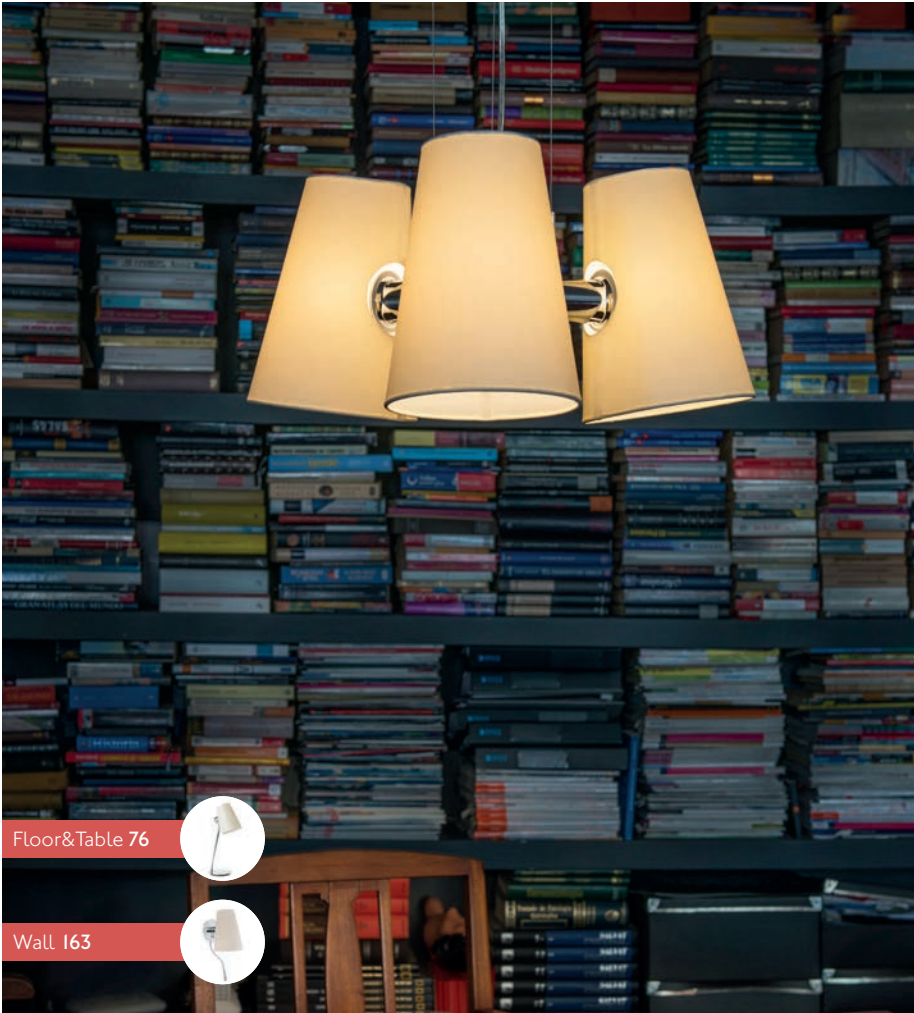

Floor&Table 76

Wall 163