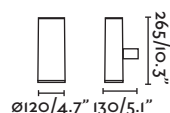

West

70899 ● dark grey/gris oscuro

1x E27 MAX 15W LED ⊗ [I7437]

Body Die Cast Aluminium/Aluminio Inyectado
Diff Translucent Glass/Cristal Translúcido