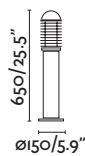

Verno

73440 ● black/negro

1xE27 MAX 15W LED ⊗ [I7463]

Body Die Cast Aluminium/Aluminio Inyectado
Diff Polycarbonate/Polycarbonato

IP44