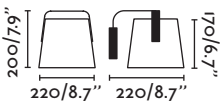

Stood NEW

29844 ● black+wood/negro+madera

1x E27 MAX 15W LED ⓧ [I7463]

Body Metal
Shade Cherry Tree Wood/Madera Cerezo

Stood NEW

29845 ● black+wood/negro+madera

1x E27 MAX 15W LED ⓧ [I7462]

Body Metal
Shade Cherry Tree Wood/Madera Cerezo