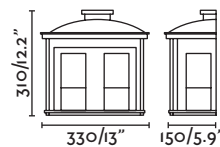

Ceres

— Alex & Manel Llusçà

71608 ● black/negro

2x E27 MAX 15W LED ☒ [I7437]

Body Die Cast Aluminium/Aluminio Inyectado
Diff Polycarbonate/Policarbonato

IP44 ⚡