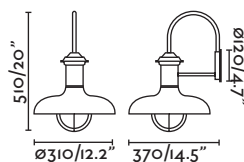

Wilma

74998 ● dark grey/gris oscuro

1x E27 MAX 15W LED ☒ [I7463]

Body Die Cast Aluminium/Aluminio Inyectado
Diff Polycarbonate/Policarbonato

Wilma

75000 ● dark grey/gris oscuro

1x E27 MAX 15W LED ☒ [I7463]

Body Die Cast Aluminium/Aluminio Inyectado
Diff Polycarbonate/Policarbonato

Paris

73432 ● black/negro

1x E27 MAX 15W LED ☒ [I7463]

Body Die Cast Aluminium/Aluminio Inyectado
Diff Transparent Glass/Cristal Transparente

OUTDOOR WALL FIXTURES

Estoril

71140 ● rust brown/marrón óxido

1x E27 MAX 15W LED ☒ [I7463]

Body Metal
Diff Bubble Glass/Cristal Burbuja

Estoril

71141 ● rust brown/marrón óxido

1x E27 MAX 15W LED ☒ [I7463]

Body Metal
Diff Bubble Glass/Cristal Burbuja