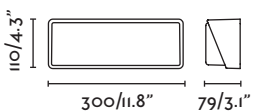

Tone

— Nahtrang

71538 ○ white/blanco

71539 ● dark grey/gris oscuro

LED SMD 20W 3000K 1200lm CRI>80

Driver ✓

Body Die Cast Aluminium/Aluminio Inyectado
Diff Opal Glass/Cristal Opal

IP65 100- 50/
240V 60Hz

Half

— Nahtrang

71536 ○ white/blanco

71537 ● dark grey/gris oscuro

LED SMD 20W 3000K 1350lm CRI>80

Driver ✓

Body Die Cast Aluminium/Aluminio Inyectado
Diff Opal Glass/Cristal Opal

IP65 100- 50/
240V 60Hz