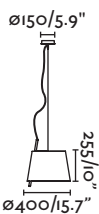

Floor&Table 77

Wall 170