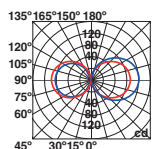

Pole 315

Grop

75601 ● dark grey/gris oscuro

LED SMD 18W 3000K 870lm CRI>80 Driver ✓

Body Die Cast Aluminium/Aluminio Inyectado
Diff Opal Polycarbonate/Polycarbonato Opal

IP54 ⚡ 100- 50/
240V 60Hz ⚡

Nala NEW