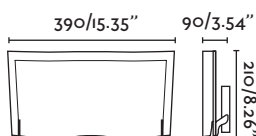

Nash NEW

62819 ○ white/blanco

LED SMD 8W 3000K 450lm CRI>80 Driver ✓

Body Aluminium/Aluminio

Nash NEW

62820 ○ white/blanco

LED SMD 16W 3000K 990lm CRI>80 Driver ✓

Body Aluminium/Aluminio

Ambo

63186 ● pol. aluminium/aluminio pulido

1xE27 MAX 15W LED ⊗ [I7056]

Body Polished Aluminium/Aluminio Pulido

Ola

63064 ● matt nickel/níquel mate

1xE14 MAX 8W LED ⊗ [I7461]

Body Steel/Acero
Diff Glass/Cristal

Ola

63065 ● matt nickel/níquel mate

2xE14 MAX 8W LED ⊗ [I7461]

Body Steel/Acero
Diff Glass/Cristal