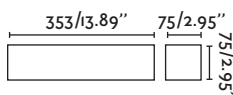

Eaco

63176 ○ white/blanco

1xG9 MAX 6W LED ⊗ [I7443]

Body Plaster/Yeso

Eaco

63177 ○ white/blanco

2xG9 MAX 6W LED ⊗ [I7443]

Body Plaster/Yeso