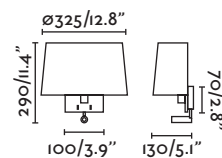

Volta

— Estudi Ribaudi

20023 ● nickel+white/níquel+blanco

20024 ● nickel+black/níquel+negro

1 xE27 MAX 15W LED [17463]

LED HIGH POWER 3W 3000K 200lm CRI>80

Driver ✓

Body Metal

Shade Textile/Téxtil