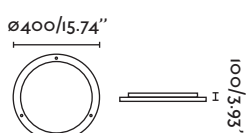

Yuca

63012 ● matt nickel/níquel mate

2x E27 MAX 15W LED ⊗ [I7056]

Body Metal
Diff Translucent Glass/Cristal Translúcido