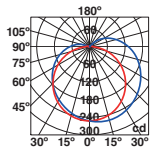

Half

— Nahtrang

71536 ○ white/blanco

71537 ● dark grey/gris oscuro

LED SMD 20W 3000K 1350lm CRI>80

Driver ✓

Body Die Cast Aluminium/Aluminio Inyectado
Diff Opal Glass/Cristal Opal

IP65 100- 50/
240V 60Hz