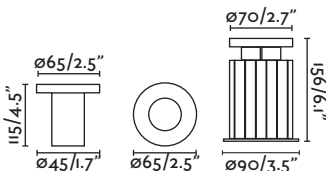

Frum NEW

70445 ● black/negro

LED CREE 6W 3000K 200lm CRI>80 Driver ✘ [9832015]

Body Aluminium+316 Stainless Steel/
Aluminio+Acero Inox 316

IP67 IK08 ⚡ 24 Vdc