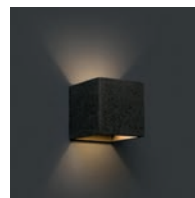

Body Concrete/Cemento

Tera NEW

63184 ○ white/blanco

LED SMD 6W 2700K CRI>80 Driver ✓

Body Plaster/Yeso

Nash NEW

62819 ○ white/blanco

LED SMD 8W 3000K 450lm CRI>80 Driver ✓