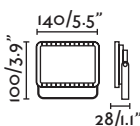

Aran

70137 ● dark grey/gris oscuro

LED COB 15W 4000K 1125lm CRI>80
Driver ✓

Body Die Cast Aluminium/Aluminio Inyectado
Diff Translucent Glass/Cristal Translúcido

IP65 ⚡ 220- 50/
240V 60Hz 🇩🇪 100° ↻ 20°

Karl NEW

70261 ● dark grey/gris oscuro

LED SMD 12W 3000K 1100lm CRI>80
Driver ✓

Body Aluminium/Aluminio
Diff Tempered Glass/Cristal Templado

IP65 ⚡ 220- 50/
240V 60Hz 🇩🇪 25°

Flux

70649 ● dark grey/gris oscuro

LED SMD 10W 3000K 450lm CRI>80 Driver ✓

Body Aluminium/Aluminio
Diff Opal Polycarbonat/Polycarbonato Opal

IP54 IK08 ⚡ 220- 50/
240V 60Hz 90° ↻ 160°/180° 2MT

Vic

70581 ● dark grey/gris oscuro

LED SMD 52W 3000K 2400lm CRI>80
Driver ✓

Body Die Cast Aluminium/Aluminio Inyectado
Diff Transparent Glass/Cristal Transparente

IP65 ⚡ 100- 50/
240V 60Hz 25° ↻ 90°/180°