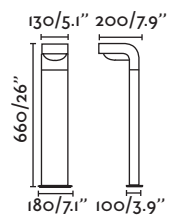

Wall 335

Klamp
— Alex & Manel Llusca

74411 ● dark grey/gris oscuro

1 x E27 MAX 15W LED ☒ [I7463]

Body Die Cast Aluminium/Aluminio Inyectado
Diff Opal Glass/Cristal Opal

IP44 ⚡

Sentinel
— Estudi Ribaudí

75103 ● dark grey/gris oscuro

1 x E27 MAX 15W LED ☒ [I7463]

Body Die Cast Aluminium/Aluminio Inyectado
Diff Transparent Glass/Cristal Transparente

IP44 ⚡