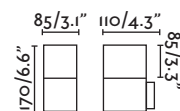

Tarraco

73260 ● grey/gris

1x E27 MAX 15W LED ⊗ [I7463]

Body Die Cast Aluminium/Aluminio Inyectado
Diff Opal Polycarbonate/Polycarbonato Opal