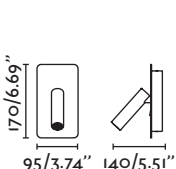

Suau
— Nahrang

- 62120 ○ white/blanco
- 62121 ● silver/plata
- 62119 ● gold/oro

LED HIGH POWER 3W 3000K 140lm CRI>80
Driver ✔

Body Steel/Acero
Diff Aluminium/Aluminio

100- 50/ 240V 60Hz ▲ 30° ⏻ 350° ↕ 90°