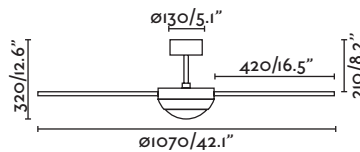

Reversible blades
Palas reversibles

Remote control
Mando a distancia

3 Blades palas

Suitable for inclining roof
Apto para techo inclinado

More downrod
page 580
Más tijas página 580