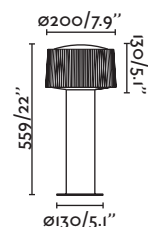

Muffin

— Àlex & Manel Llusà

74434+74429 ● dark grey/gris oscuro

1xE27 MAX 15W LED [17437]

Body Die Cast Aluminium/Aluminio Inyectado
Diff Opal PMMA/PMMA Opal