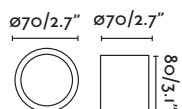

Haru NEW

64206 ○ white/blanco

LED SMD 6W 3000K 350lm CRI>80 Driver ✓

Body Aluminium/Aluminio
Diff Opal Polycarbonate/Policarbonato Opal