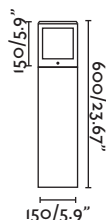

Pole 319

Cartago

73255 ● dark grey/gris oscuro

1x E27 MAX 15W LED ⊗ [I7463]

Body Die Cast Aluminium/Aluminio Inyectado
Diff Opal Polycarbonate/Policarbonato Opal

Onze

70761 ● dark grey/gris oscuro

1x E27 MAX 15W LED ⊗ [I7437]