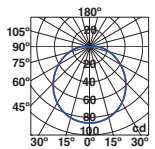

IP54 ⚡ 100- 50/
240V 60Hz

Num

71197 ● dark grey/gris oscuro

LED SMD 7W 3000K 350lm CRI>80 Driver ✓

Body Aluminium/Aluminio
Diff Opal Polycarbonate/Polycarbonato Opal

IP54 ⚡ 100- 50/
240V 60Hz

Naomi

70636 ● dark grey/gris oscuro