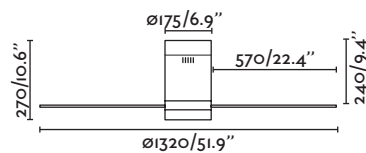

Reversible blades
Palas reversibles

Remote control
Mando a distancia

Summer/winter
function
Función
verano/invierno

4Blades palas