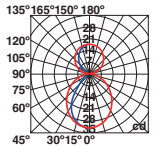

Swing
— Alex & Manel Llusca

62112 ● chrome/cromo

62113 ○ white/blanco

LED COB 6W 3000K 160lm CRI>80 Driver ✓

Body Metal

100-240V 50/60Hz 30° 350° 90°

Aurea
— Estudi Ribaudi

62115 ○ white/blanco

LED SMD 6W 2700K 230lm CRI>80 Driver ✓

Body Steel+Aluminium/Acero+Aluminio
Diff Polycarbonate/Policarbonato

100-240V 50/60Hz 350° 90°