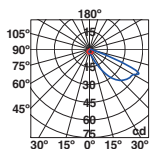

Horus

70154 ● grey/gris

LED SMD 4W 3000K 50lm CRI>80 Driver ✓

Body Die Cast Aluminium/Aluminio Inyectado
Diff Trans. Polycarbonate/Polycarbonato Trans.

IP65 ⚡ 100-50/240V 60Hz 50°

↳ 62x98/2,4x3,8"