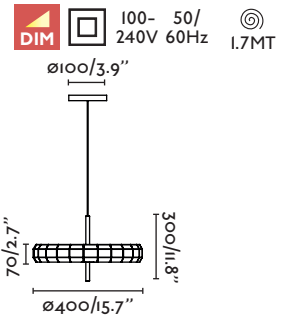

Dimmer

INDOOR SUSPENDED

Phill NEW

20099 ● black+wood/negro+madera

LED SMD 24W 3000K 2000lm CRI>80
Driver ✓

Body Wood/Madera
Diff Polycarbonate/Polycarbonato