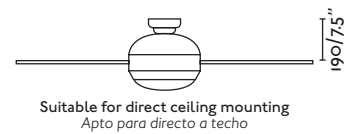

Airflow 163.61 m³ min/5778 CFM

220-240V 50Hz

FAN LARGE WITH LIGHT

FAN LARGE WITH LIGHT

Reversible blades
Palas reversibles
33190

Reversible blades
Palas reversibles
33192

Manila 132cm/52in

33190 off white
blanco roto