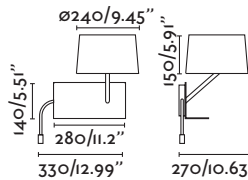

Handy
— Jordi Blasi

28415 ○ white/blanco

1 x E27 MAX 15W LED [17463]

LED HIGH POWER 3W 3000K 140lm CRI>80
Driver ✓

Body Steel/Acero
Shade Textile/Téxtil