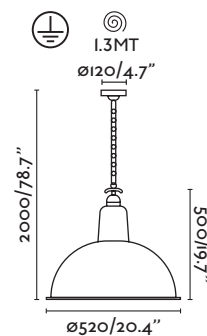

Lou NEW

- 62800 ● black/negro
- 62801 ● green/verde

1x E27 MAX 15W LED [17463]
Body Metal