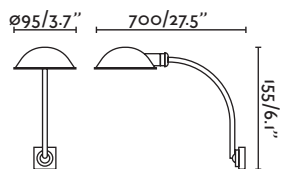

Remake

50120 ● white/blanco

50121 ● black/negro

50122 ● chrome/cromo

1xE27 MAX 15W LED [17463]

Body Metal

INDOOR DESK

Meier

52069 ● black/negro

LED SMD 9W 3000K 550lm CRI>80 Driver ✓

Body Aluminium/Aluminio
Diff Polycarbonate/Policarbonato

Touch Dimmer

Ito

52071 ● black/negro

LED SMD 5W 3000K 390lm CRI>80 Driver ✓

Body Aluminium/Aluminio
Diff Opal Polycarbonate/Policarbonato Opal

Clip ✓

Anouk

53414 ○ white/blanco

53415 ● black/negro

LED SMD 8W 4000K 530lm CRI>80 Driver ✓

Body ABS

USB charger

USB charger