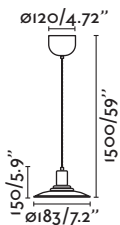

Ninette

64163 ● yellow/amarillo

64164 ● blue/azul

64165 ● green/verde

1x E27 MAX 15W LED [I7414]

Body Metal

0.7MT

INDOOR SUSPENDED