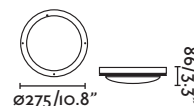

Yen

70690 ● grey/gris

1x E27 MAX 15W LED ☒ [I7463]

Body Die Cast Aluminium/Aluminio Inyectado
Diff Opal Polycarbonate/Policarbonato Opal

IP54 ⚡