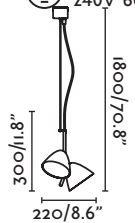

Flash

— Estudi Ribaudi

- 20202 ○ white/blanco
- 20206 ● black/negro

LED 2xSMD 10W 3000K 500lm CRI>80 Driver ✓

Body Die Cast Aluminium/ Aluminio inyectado
Diff Polyethylene/Polietileno