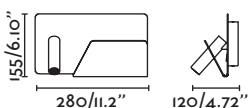

Suau
— Nahrang

- 62122 ○ white/blanco
- 62123 ● silver/plata

LED HIGH POWER 3W 3000K 140lm CRI>80
Driver ✔

Body Steel/Acero
Diff Aluminium/Aluminio

100- 50/ 240V 60Hz ▲ 30° ⏻ 350° ↕ 90°

↳ USB charger

USB charger