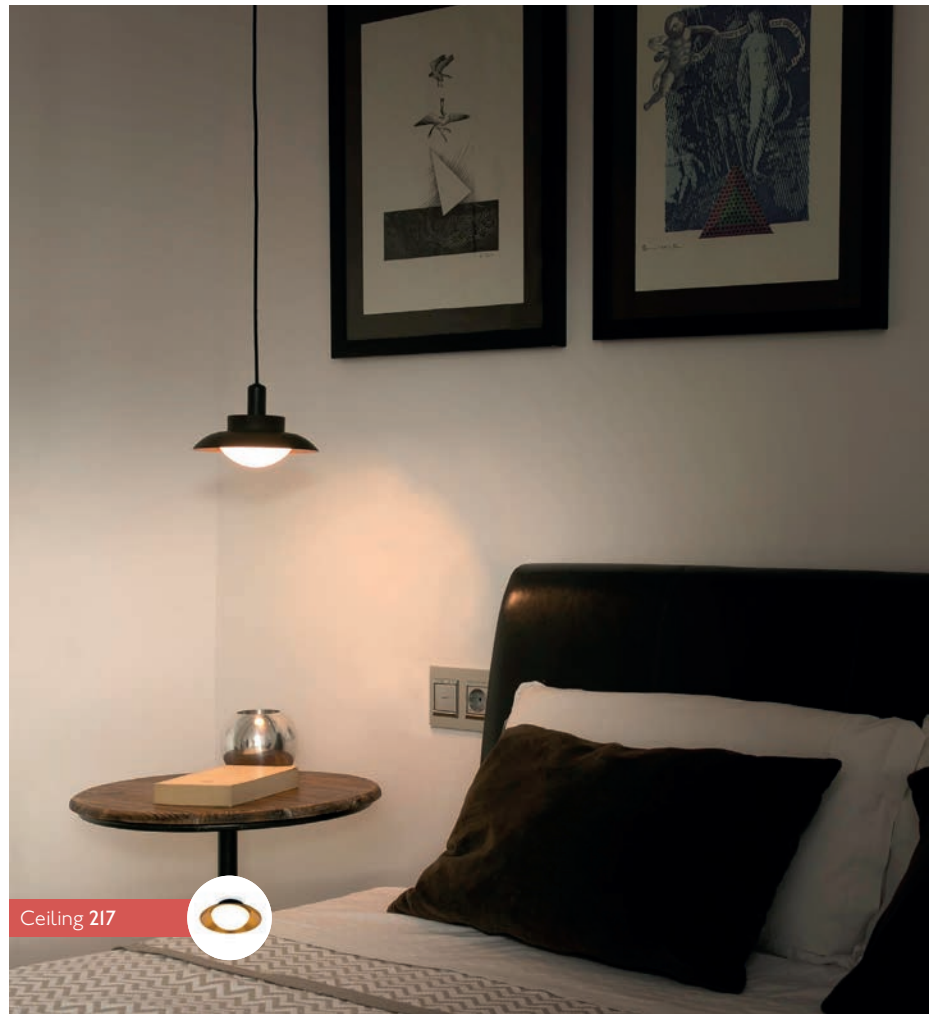

1xG9 MAX 6W LED [17443]

Body Metal

Diff Opal Glass/Cristal Opal

1.5MT

ø90/3.5"

1545/60.8"

ø200/7.87"

Ceiling 217