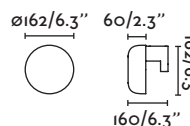

Beacon&Post 292

Grow

— Estudi Ribaudi

71205 ● dark grey/gris oscuro

LED SMD 9W 3000K 720lm CRI>80 Driver ✓

Body Die Cast Aluminium/Aluminio Inyectado
Diff Polycarbonate/Polycarbonatoo

IP44 ⚡ 100- 50/
240V 60Hz