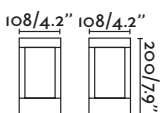

Agra

- 70755 ● dark grey/gris oscuro
- 70756 ● rust brown/marrón óxido

LED COB 10W 3000K 420lm CRI>80 Driver ✓

Body Die Cast Aluminium/Aluminio Inyectado
Diff Transparent Glass/Cristal Transparente

IP54 100- 50/
240V 60Hz

Agra

- 70753 ● dark grey/gris oscuro
- 70754 ● rust brown/marrón óxido

LED COB 10W 3000K 420lm CRI>80 Driver ✓

Body Die Cast Aluminium/Aluminio Inyectado
Diff Transparent Glass/Cristal Transparente

IP54 100- 50/
240V 60Hz