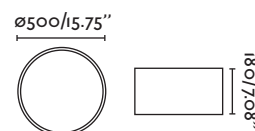

Seven

68317 ○ white/blanco

3xE27 MAX 15W LED ⊗ [I7463]

Body Textile/Téxtil
Diff Opal Acrylic/Acrílico Opal

Suspension I36