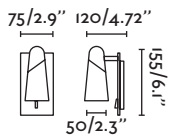

Lao
— Nahrang

- 29025 ● black+copper/negro+cobre
- 29033 ● white+copper/blanco+cobre
- 29039 **NEW** ● black/negro
- 29040 **NEW** ● white/blanco

LED SMD 4.5W 3000K 400lm CRI>80
Driver ✓

Body Metal
Diff ABS