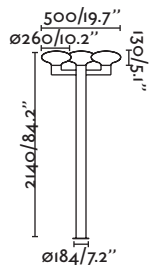

74436+74429³ ● dark grey/gris oscuro

3xE27 MAX 15W LED ☒ [I7437]

Body Die Cast Aluminium/Aluminio Inyectado
Diff Opal PMMA/PMMA Opal

74435+74430² ● dark grey/gris oscuro

2xE27 MAX 15W LED ☒ [I7437]

Body Die Cast Aluminium/Aluminio Inyectado
Diff Opal PMMA/PMMA Opal

74436+74430³ ● dark grey/gris oscuro

3xE27 MAX 15W LED ☒ [I7437]

Body Die Cast Aluminium/Aluminio Inyectado
Diff Opal PMMA/PMMA Opal