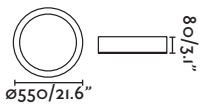

Cocotte

— Jordi Llopis

64182 ○ matt white/blanco mate

64183 ● shiny black/negro brillante

LED SMD 42W 2700K 1900lm CRI>80
Driver ✓

Body Metal+Aluminium/ Metal+Aluminio
Diff Opal PMMA/PMMA Opal