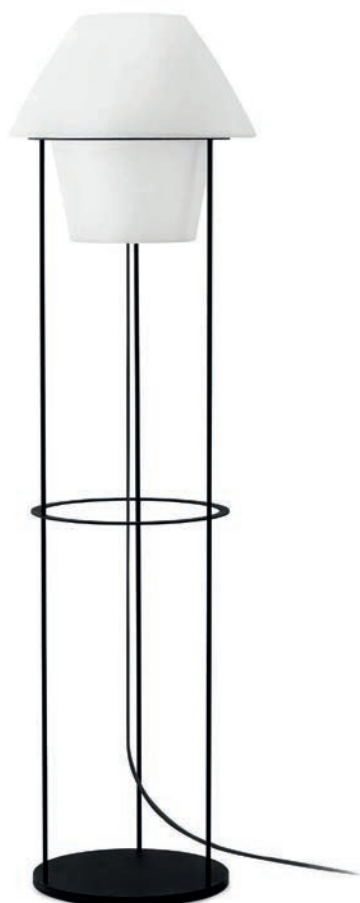

Structure

74424 ● black/negro

Body Steel/Acero