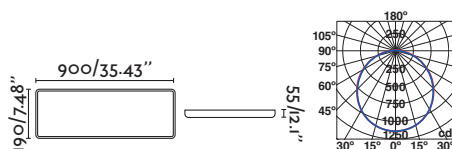

Sogo

62963 ○ white/blanco

LED SMD 50W 4000K 3500lm CRI>80
Driver ✓

Body Aluminium/Aluminio
Diff Opal Polycarbonate/Polycarbonato Opal

□ 220- 50/
240V 60Hz