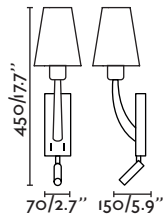

Rem **NEW**

29682 matt nickel/níquel mate

29683 old gold/oro viejo

Shade not incl. / Pantalla no incl.

1xE27 MAX 15W LED [17463]

LED HIGH POWER 3W 3000K 200lm CRI>80

Driver

Body Metal

Shade Textile/Téxtil