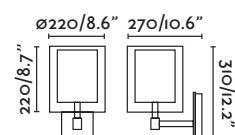

Suspension 137

**Saba**

68544 matt nickel/níquel mate

1xE27 MAX 15W LED [I7463]

Body Metal

Shade (double) Textile/Téxtil

Mitic

68420 nickel+beige/níquel+beige