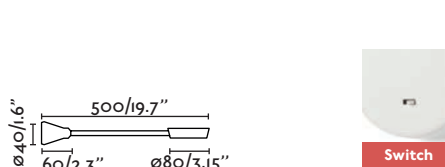

Juliet

41025 ● chrome/cromo

LED HIGH POWER 3W 3000K 150lm CRI>80 Driver ✓

Body Aluminium+Metal/Aluminio+Metal

□ 100- 50/ 240V 60Hz 30° ⏻ USB charger

Bel NEW

41028 ● chrome/cromo

41029 ○ white/blanco

41030 ● black/negro

LED HIGH POWER 3W 3000K 150lm CRI>80 Driver ✓

Body Aluminium+Silicone/Aluminio+Silicona Diff PMMA

□ 100- 50/ 240V 60Hz 30° ⏻

Boken NEW

41031 ○ white/blanco

41032 ● black/negro

LED HIGH POWER 3W 3000K 150lm CRI>80 Driver ✓

Body Aluminium+Silicone/Aluminio+Silicona Diff PMMA

□ 100- 50/ 240V 60Hz 30° ⏻

Leser NEW

41026 ● matt nickel/níquel mate

LED 5W 3000K 300lm CRI>80 Driver ✓

Body Aluminium+Silicone/Aluminio+Silicona Diff PMMA

□ 100- 50/ 240V 60Hz 36° ⏻