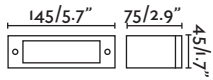

Indi-1

70632 ● dark grey/gris oscuro

LED IW 6500K 48lm CRI>80 Driver ✓

Body Die Cast Aluminium/Aluminio Inyectado
Diff Transparent PVC/PVC Transparente

IP54 ⚡ 220-240V 50Hz

↳ 145x45x70/5,7x1,7x2,7"

Indi-2

70633 ● dark grey/gris oscuro

LED IW 6500K 48lm CRI>80 Driver ✓

Body Die Cast Aluminium/Aluminio Inyectado
Diff Transparent PVC/PVC Transparente

IP54 IK08 ⚡ 220-240V 50Hz

↳ 145x45x70/5,7x1,7x2,7"

Sula

70401 ● dark grey/gris oscuro

LED SMD IW 4000K 75lm CRI>80 Driver ✓

Body Die Cast Aluminium/Aluminio Inyectado
Diff Trans. Polycarbonate/Polycarbonato Trans.

IP65 ⚡ 220-240V 50/60Hz 120°

↳ 142x97x92/5,6x3,8x3,6"

OUTDOOR RECESSED

Landai

70400 ● dark grey/gris oscuro

LED SMD IW 4000K 75lm CRI>80 Driver ✓

Body Die Cast Aluminium/Aluminio Inyectado
Diff Trans. Polycarbonate/Polycarbonato Trans.

IP65 ⚡ 220-240V 50/60Hz 120°

↳ 237x97x92/9,3x3,8x3,6"