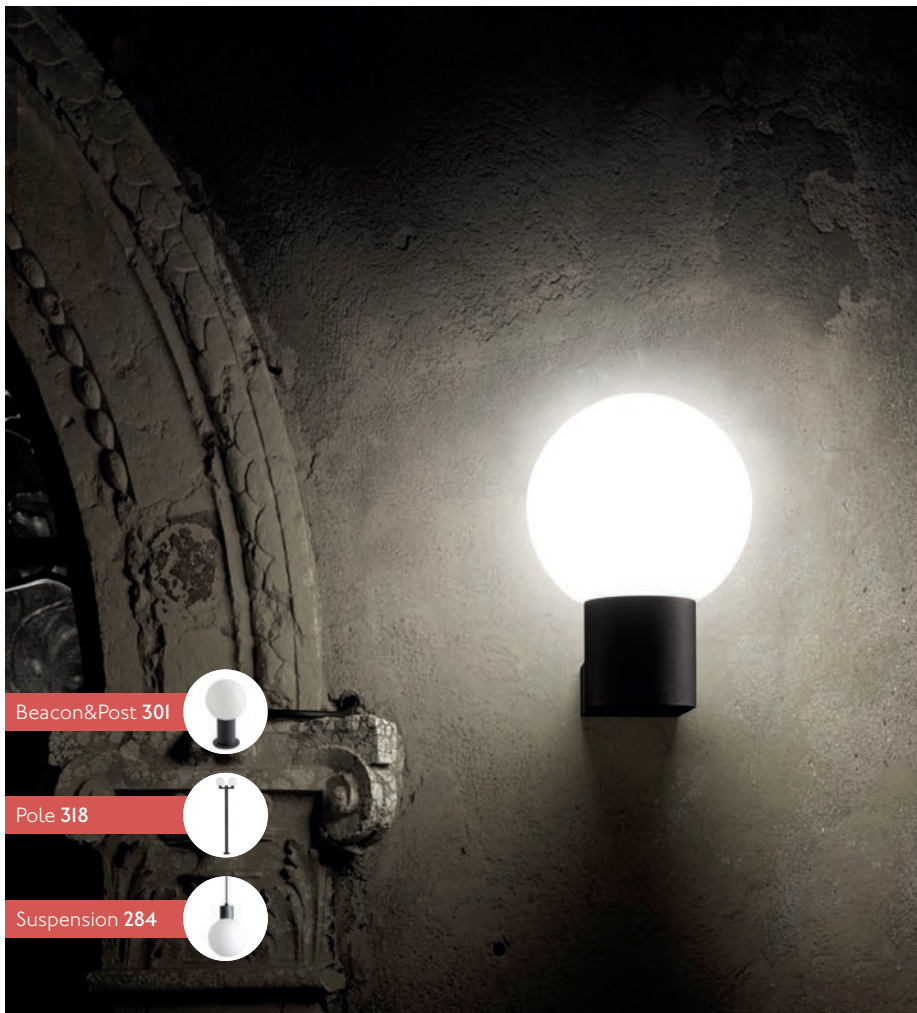

Beacon&Post 301

Pole 318

Suspension 284