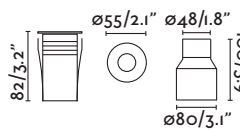

3000K

Curtis

70462N ● matt nickel/níquel mate

LED HIGH POWER 2W 3000K 77Lm CRI>80 Driver ✓

Body 316 Stainless Steel/Acero Inox 316
Diff Glass/Cristal

IP67 IK08 100-50/240V 60Hz 45°