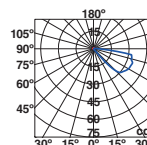

Path

70508 ● dark grey/gris oscuro

LED SMD 9W 3000K 390lm CRI>80 Driver ✓

Body Die Cast Aluminium/Aluminio Inyectado
Diff Polycarbonate/Polycarbonato

IP44 100- 50/
240V 60Hz

Grant

70655 ● dark grey/gris oscuro

LED SMD 9W 3000K 390lm CRI>80 Driver ✓

Body ABS
Diff Polycarbonate/Polycarbonato

IP65 100- 50/
240V 60Hz 120°

Grant

70656 ● dark grey/gris oscuro

LED SMD 1W 3000K 65lm CRI>80 Driver ✓

Body ABS
Diff Polycarbonate/Polycarbonato

IP65 100- 50/
240V 60Hz 120°