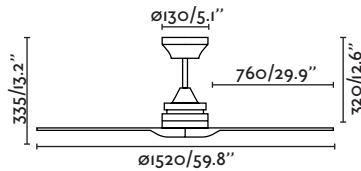

FAV LA VITA WITHOUT LIGHT

NEW

FAN LARGE WITHOUT LIGHT

Lama 143cm/52in NEW

- 33506**  matt nickel / níquel mate  pine wood / madera pino
33507  black / negro  nogal wood / madera nogal

Body Steel/Acero
 Blades Wood/Madera
W 16-27-44
RPM 84-114-143
Airflow 178.83 m³ min/631.3 CFM
 220-240V 50Hz