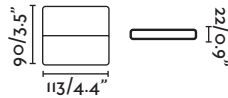

Aday

70646 ○ white/blanco

70647 ● dark grey/gris oscuro

LED SMD 12W 3000K 950lm CRI>80 Driver ✓

Body Die Cast Aluminium/Aluminio Inyectado
Diff Opal Polycarbonate/Polycarbonato Opal

IP54 **IK08** 220- 50/
240V 60Hz