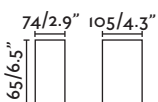

OUTDOOR WALL FIXTURES

Blind

70634 ● dark grey/gris oscuro

LED HIGH POWER 6W 3000K 600lm CRI>80 Driver ✓

Body Die Cast Aluminium/Aluminio Inyectado
Diff Transparent Glass/Cristal Transparente

IP54 ⚡ 110- 50/ 240V 60Hz