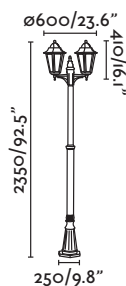

Paris

73436 ● black/negro

1x E27 MAX 15W LED ☒ [I7463]

Body Die Cast Aluminium/Aluminio Inyectado
Diff Transparent Glass/Cristal Transparente

Suspension 285

Post 310

Wall 363

Paris

73456 ● black/negro

2x E27 MAX 15W LED ☒ [I7463]

Body Die Cast Aluminium/Aluminio Inyectado
Diff Transparent Glass/Cristal Transparente

Paris

73438 ● black/negro

3x E27 MAX 15W LED ☒ [I7463]

Body Die Cast Aluminium/Aluminio Inyectado
Diff Transparent Glass/Cristal Transparente