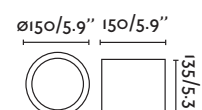

Natsu

64204 ● white/blanco

64205 ● black/negro

LED 30W 3000K 2200lm CRI>80 Driver ✓

Body Aluminium/Aluminio
Diff PMMA