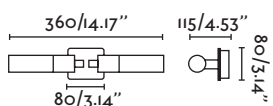

Laos

63321 chrome/cromo

2xE14 MAX 8W LED [17460]

Body Aluminium/Aluminio
Diff Opal Glass/Cristal Opal

IP44