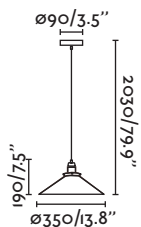

Marina

60004 ● black/negro

1x E27 MAX 15W LED [17428]

Body Metal
Diff Glass