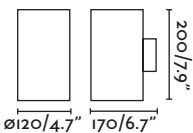

Pol NEW

70829 ● dark grey/gris oscuro

LED SMD 8W 3000K 550lm CRI>80 Driver ✓

Body Aluminium/Aluminio
Diff Opal PMMA/PMMA Opal

IP54 ⚡ 100- 50/
240V 60Hz