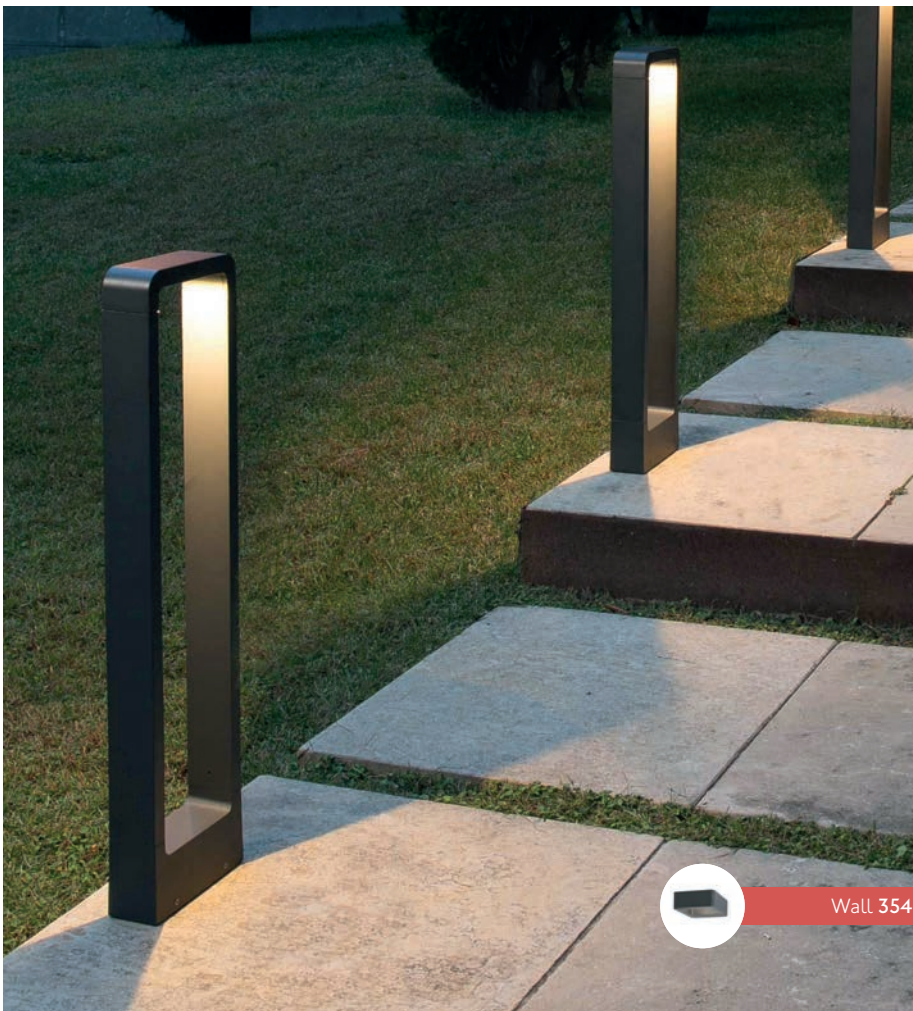

Alp

74451 ● dark grey/gris oscuro

LED SMD 8W 3000K 220lm CRI>80 Driver ✓

Body Die Cast Aluminium/Aluminio Inyectado
Diff Opal Polycarbonate/Policarbonato Opal

IP54 ⚡ 100- 50/ 240V 60Hz 180°

Alp

74452 ● dark grey/gris oscuro

LED SMD 8W 3000K 220lm CRI>80 Driver ✓

Body Die Cast Aluminium/Aluminio Inyectado
Diff Opal Polycarbonate/Policarbonato Opal

IP54 ⚡ 100- 50/ 240V 60Hz 180°

Das

75519 ● dark grey/gris oscuro

LED COB 8W 3000K 480lm CRI>80 Driver ✓

Body Die Cast Aluminium/Aluminio Inyectado
Diff Transparent Glass/Cristal Transparente

IP54 ⚡ 100- 50/ 240V 60Hz 180°

Wall 354

Wall 354

Das

75520 ● dark grey/gris oscuro

LED COB 8W 3000K 480lm CRI>80 Driver ✓

Body Die Cast Aluminium/Aluminio Inyectado
Diff Transparent Glass/Cristal Transparente

IP54 ⚡ 100- 50/ 240V 60Hz 180°