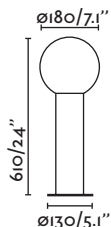

Moon

— Faro Team

74434+74437 ● dark grey/gris oscuro

1xE27 MAX 15W LED [17437]

Body Die Cast Aluminium/Aluminio Inyectado
Diff Opal PMMA/PMMA Opal