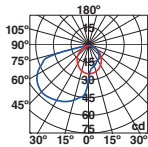

Galo NEW

70265 ○ white/blanco

LED CREE 3W 3000K 200lm CRI>80 Driver ✓

Body Aluminium/Aluminio
Diff Tempered Glass/Cristal Templado

IP54 IK08 ⚡ 100- 50/ 240V 60Hz

73x73/2.8x2.8"