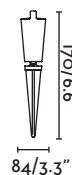

Wall & Spike

Toni

— Alegre Design

71528 ● black/negro

1 x GU10 MAX 8W LED ✕ [17330]

Body PMMA

Diff Polycarbonate/Policarbonato

IP65 2,5MT 60°
180°

Alfa

— Àlex & Manel Llusçà

70025 ● dark grey/gris oscuro

LED COB 15W 3000K 1100lm CRI>80
Driver ✓

Body Die Cast Aluminium/Aluminio Inyectado
Diff Transparent Glass/Cristal Transparente

IP65 100- 50/
240V 60Hz 60°
180°