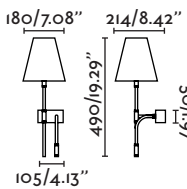

Sabana
— Pepe Llaudet

29992 nickel+beige/níquel+beige

1xE27 MAX 15W LED [I7056]
LED HIGH POWER 1W 4000K CRI>80
Driver

Body Steel/Acero
Shade Textile/Téxtil