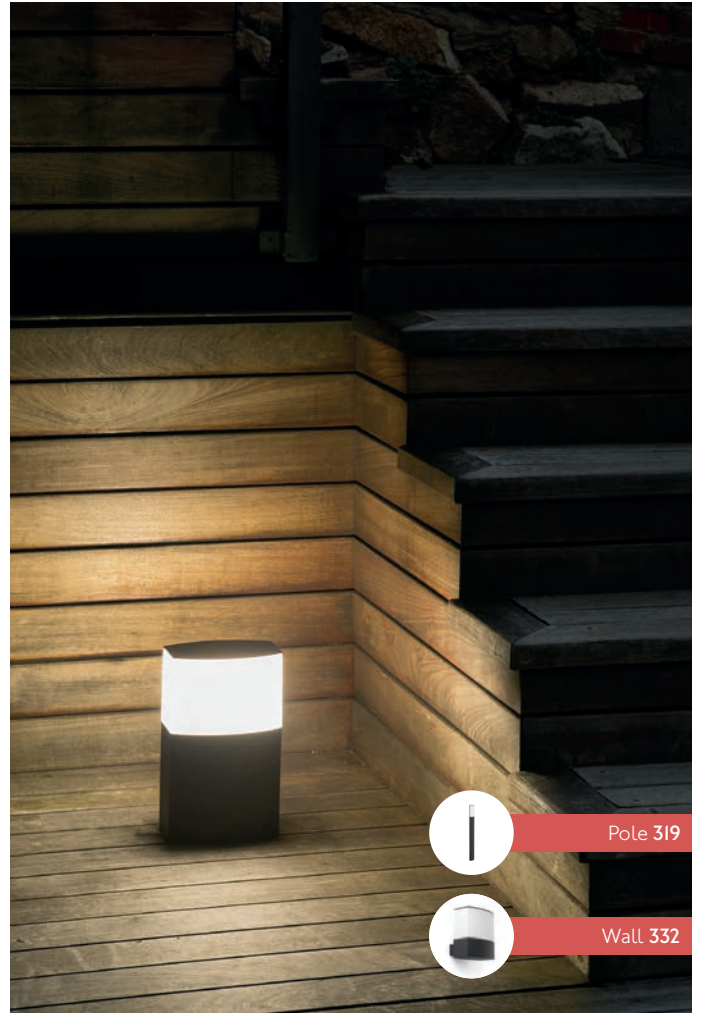

Pole 319

Wall 332

74442 ● dark grey/gris oscuro

1x E27 MAX 15W LED ☒ [17463]

Body Die Cast Aluminium/Aluminio Inyectado
Diff Opal Polycarbonate/Polycarbonato Opal