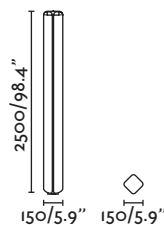

Beacon&Post 291

Wall 327