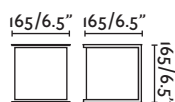

West

70888 ● dark grey/gris oscuro

1x E27 MAX 15W LED ⊗ [I7437]

Body Die Cast Aluminium/Aluminio Inyectado
Diff Translucent Glass/Cristal Translúcido