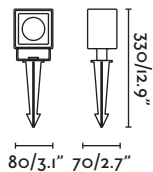

Balder

70469 ● black/negro

LED SMD 3W 3000K 110lm CRI>80 Driver ✓

Body Aluminium/Aluminio
Diff Transparent Glass/Cristal Transparente