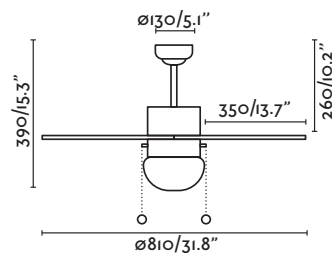

Controlled by
chains
Accionado con
cadenas

Summer/winter
function
Función
verano/invierno

6Blades palas

Suitable for
inclining roof
Apto para techo
inclinado

Suitable for direct
ceiling mounting
Apto para directo a
techo

More downrod
page 580
Más tijas página 580