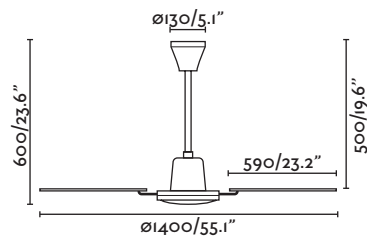

How to install the wall control? Visit faro.es/blog Visita faro.es/blog para la instalación del regulador de pared

Reversible blades
Palas reversibles

Wall control ●
Regulador de pared ●

**Summer/winter
function**
Función
verano/invierno

4Blades palas

**Suitable for
inclining roof**
Apto para techo
inclinado