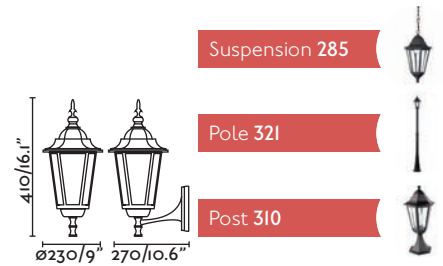

Paris

73432 ● black/negro

1x E27 MAX 15W LED ☒ [I7463]

Body Die Cast Aluminium/Aluminio Inyectado
Diff Transparent Glass/Cristal Transparente

OUTDOOR WALL FIXTURES

Estoril

71140 ● rust brown/marrón óxido

1x E27 MAX 15W LED ☒ [I7463]