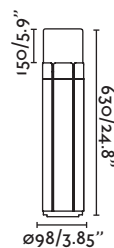

75530 ● dark grey/gris oscuro

1x E27 MAX 15W LED ☒ [I7463]

Body Aluminium/Aluminio
Diff Opal Polycarbonate/Polycarbonato Opal

75531 ● dark grey/gris oscuro

1x E27 MAX 15W LED ☒ [I7463]

Body Aluminium/Aluminio
Diff Opal Polycarbonate/Polycarbonato Opal