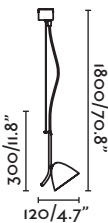

Flash

— Estudi Ribaudi

- 20201 ○ white/blanco
- 20205 ● black/negro

LED SMD 10W 3000K 500lm CRI>80 Driver ✓

Body Die Cast Aluminium/ Aluminio inyectado
Diff Polyethylene/Polietileno