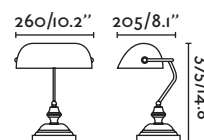

Banker

68333 bronze/bronce

68334 old gold/oro viejo

1x E27 MAX 15W LED [I7463]

Body Metal

Diff Glass/Cristal