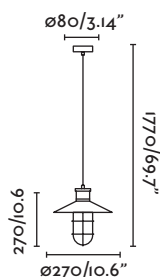

Marlin

64134 ● old gold/oro envejecido

1x E27 MAX 15W LED [17428]

Body Metal
Diff Glass

Marina

60004 ● black/negro

1x E27 MAX 15W LED [17428]

Body Metal
Diff Glass

Wall 195

Nudos

68139 ● dark brown/marrón oscuro

1x E27 MAX 15W LED [17464]

Body Metal
Diff Bubble Glass/Cristal Burbuja

Wall 195

Marlin

64133 ● gold+ black/oro+negro

1x E27 MAX 15W LED [17428]

Body Metal

Wall 195