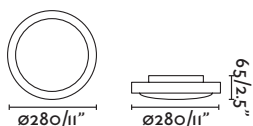

Cloe

63403 chrome/cromo

LED SMD 24W 2700K 2000lm CRI>80
Driver

Body Metal
Diff Opal Glass/Cristal Opal

IP44 100- 50/
240V 60Hz

Bic

63406 white/blanco

LED SMD 100W 3000K 4800lm CRI>80
Driver

Body Aluminium/Aluminio
Diff Opal Polycarbonate/Polycarbonato Opal

DIM IP44 220- 50/
240V 60Hz