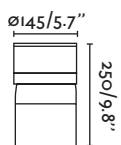

Sete

75521 ● dark grey/gris oscuro

LED SMD 6W 3000K 155lm CRI>80 Driver ✓

Body Die Cast Aluminium/Aluminio Inyectado
Diff Opal Polycarbonate/Polycarbonato Opal

IP54 ⚡ 100- 50/
240V 60Hz ☀