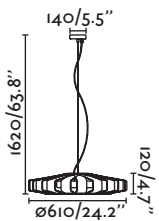

Pauline
— Nahtrang

Dimmer

20100 wood/wood

LED SMD 24W 2700K 2000lm CRI>80
Driver

Body Metal+Wood/Metal+Madera
Diff Polycarbonate/Polycarbonato

DIM L 220- 50/ 240V 60Hz 1.5MT