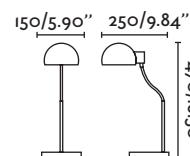

Mulan

51900 ○ white/blanco

51901 ● black/negro

51902 ● purple/lila

1 x E27 MAX 15W LED [17056]

Body Metal

Bob

52043 ● orange/naranja

52044 ● green/verde

52045 ● blue/azul

52046 ● pink/rosa

1 x E27 MAX 15W LED [17056]

Body ABS