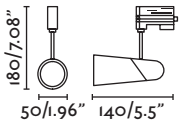

Lao
— Nahrang

- 29031 ● black+copper
- 29032 ● white+copper
- 29045 **NEW** ● black/negro
- 29046 **NEW** ○ white/blanco

LED SMD 4.5W 3000K 400lm CRI>80
Driver ✓

Body Metal
Diff ABS