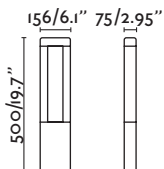

Nanda

71216 ● dark grey/gris oscuro

LED SMD 12.5W 3000K 500lm CRI>80 Driver ✓

Body Die Cast Aluminium/Aluminio Inyectado
Diff Polycarbonate/Policarbonato

IP54 ⚡ 100- 50/240V 60Hz