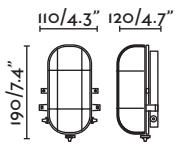

Cripta

71002 ○ white/blanco

71003 ● black/negro

71004 ● grey/gris

1x E27 MAX 15W LED [I7463]

Body PVC

Diff Striped Glass/Cristal Rallado

IP44