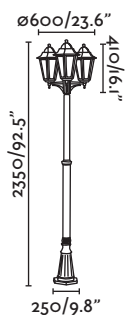

73456 ● black/negro

2x E27 MAX 15W LED ☒ [I7463]

Body Die Cast Aluminium/Aluminio Inyectado
Diff Transparent Glass/Cristal Transparente

Paris

73438 ● black/negro

3x E27 MAX 15W LED ☒ [I7463]

Body Die Cast Aluminium/Aluminio Inyectado
Diff Transparent Glass/Cristal Transparente