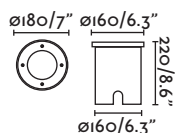

Tecno-1

71483 ● matt nickel/níquel mate

1x E27 MAX 15W LED [17463]

Body 316 Stainless Steel/Acero Inox 316
Diff Glass/Cristal

IP67 IK08 2000Kg. 4409Lb.

Tecno-6

71489N ● matt nickel/níquel mate

1x GU10 MAX 8W LED [17324]

Body 316 Stainless Steel/Acero Inox 316
Diff Glass/Cristal

IP67 IK08 2000Kg. 4409Lb.