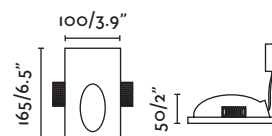

Plas

63281 ○ white/blanco

LED HIGH POWER 1 W 3000K II2lm CRI>80
Driver 350mA ⊗ [46060]

Body Plaster/Yeso

↳ 175x110/6,8x4,3"