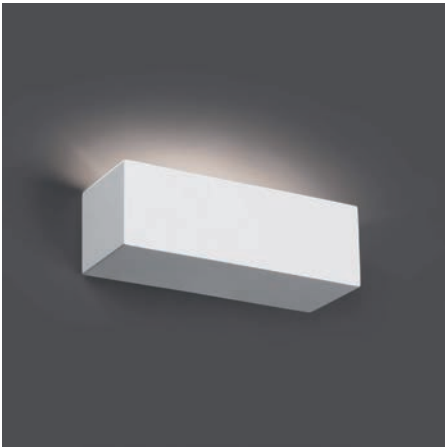

Cheras

63174 ○ white/blanco

1xG9 MAX 6W LED ⊗ [I7466]

Body Plaster/Yeso

Cheras

63175 ○ white/blanco

1xR7s JP78mm MAX 7W LED ⊗ [I7488]

Body Plaster/Yeso