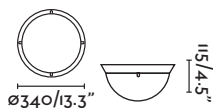

Dakyu PIR

70723 ○ white/blanco

LED SMD 20W 3000K 1500lm CRI>80
Driver ✓

Body ABS
Diff Opal Polycarbonate/Policarbonato Opal

IP65 □ 100- 50/ 240V 60Hz PIR ☼ / ☾

70719 ○ white/blanco

1x E27 MAX 15W LED ☒ [I7463]

IP66 IK10 □