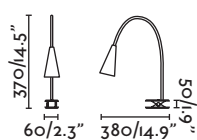

Lena

52059 ○ white/blanco

52061 ● black/negro

LED SMD 3W 4000K 300lm CRI>80 Driver

Body Aluminium+Metal+Silicone/Aluminio+Metal+Silicona