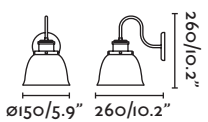

Enamel/Esmalte

Hudson NEW

62810 ● black/negro

1xE27 MAX 15W LED [I7463]

Body Metal+Wood/Metal+Madera
Diff Bubble Glass/Cristal Burbuja

IP44 □

Enamel/Esmalte

Loa NEW

62809 ● black/negro

1xE27 MAX 15W LED [I7463]

Body Metal

Petra

40062 ● chrome/cromo

1xE14 MAX 8W LED [I7461]

Body Metal

Enamel/Esmalte

Ras NEW

62807 ● black/negro

1xE27 MAX 15W LED [I7463]

Body Metal