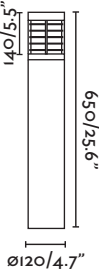

Giza

70767 ● dark grey/gris oscuro

LED COB 15W 3000K 500lm CRI>80 Driver ✓

Body Die Cast Aluminium/Aluminio Inyectado
Diff Trans. Polycarbonate/Polycarbonato Trans.

IP54 ⚡ 100- 50/
240V 60Hz

Wall 354

Giza

70768 ● dark grey/gris oscuro

LED COB 15W 3000K 500lm CRI>80 Driver ✓

Body Die Cast Aluminium/Aluminio Inyectado
Diff Trans. Polycarbonate/Polycarbonato Trans.

IP54 ⚡ 100- 50/
240V 60Hz

Naya

71198 ● dark grey/gris oscuro

LED SMD 8W 3000K 180lm CRI>80 Driver ✓

Body Aluminium/Aluminio
Diff Opal Polycarbonate/Polycarbonato Opal

IP54 ⚡ 100- 50/
240V 60Hz 120°

Naya

71199 ● dark grey/gris oscuro

LED SMD 8W 3000K 180lm CRI>80 Driver ✓

Body Aluminium/Aluminio
Diff Opal Polycarbonate/Polycarbonato Opal

IP54 ⚡ 100- 50/
240V 60Hz 120°