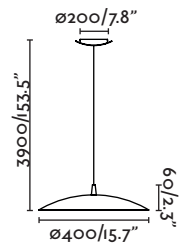

□ 220- 50/
240V 60Hz 3MT

“Collection of soft lines and in different finishes both in its interior and its exterior. The double light pendant enables, with gentle pressure, its diameter to be modified, causing a visual imbalance.”