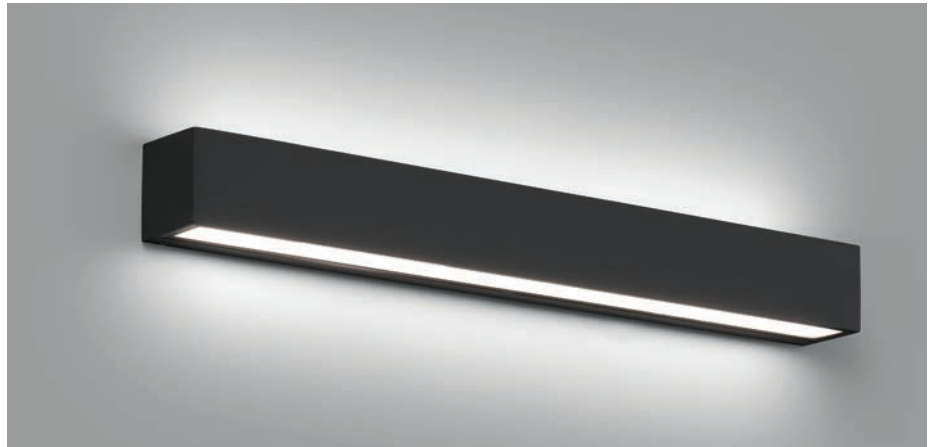

Usagui

- 70769 ● dark grey/gris oscuro
- 70770 ○ white/blanco

LED SMD 36W 4000K 200lm CRI>80
Driver ✓

Body Die Cast Aluminium/Aluminio Inyectado
Diff Opal Glass/Cristal Opal

IP65 ⚡ 220- 50/ 240V 60Hz 🇪🇸 340°