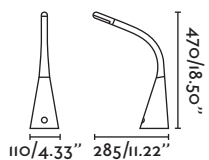

Body Metal

INDOOR DESK

Touch Dimmer

Greta

- 52072 ○ white/blanco
- 52077 ● grey/gris

LED SMD 4W 3000K 430lm CRI>80 Driver ✓

Body Aluminium+Silicone+Polycarbonate/
Aluminio+Silicona+Polycarbonato

↔ USB charger