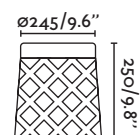

Shadow

— Àlex & Manel Llusçà

72311 ● dark grey/gris oscuro

LED SMD 10W 3000K 800lm CRI>80 Driver ✓

Body Die Cast Aluminium/Aluminio Inyectado
Diff Opal glass/Cristal Opal

IP65 ⚡ 100- 50/
240V 60Hz