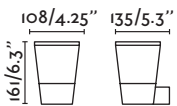

Roy

72350 ● dark grey/gris oscuro

1x E27 MAX 15W LED ⊗ [I7462]

Body Die Cast Aluminium/Aluminio Inyectado
Diff Opal Polycarbonate/Polycarbonato Opal

Beacon 311