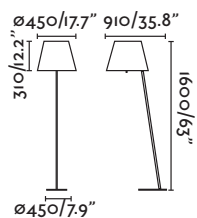

Moma

68502 chrome+white/cromo+blanco

68503 chrome+black/cromo+negro

1xE27 MAX 15W LED [17463]

Body Metal

Shade Textile/Téxtil

Bottom Diff Opal PVC/PVC Opal