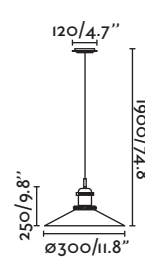

Rose

65081 ● black/negro

4xE27 MAX 15W LED ☒ [I7429]

Body Metal
Diff Glass/Cristal