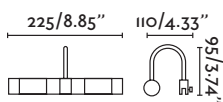

Relax

63043 chrome/cromo

2xG9 MAX 6W LED [17466]

Body Metal
Diff Glass/Cristal