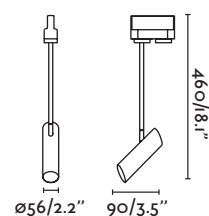

Floor&Table 83

Wall 241

Link

— Estudi Ribaudí

29871 ○ white/blanco

29872 ● black/negro

1 x GU10 MAX 8W LED ⊗ [○ I7316 ● I7324]

Body Steel/Acero

Nan

64192 ○ white/blanco

64193 ● black/negro

1 x GU10 MAX 8W LED ⊗ [I7324]

Body Aluminium/Aluminio