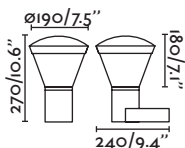

Shelby

— Conillas

75536 ● dark grey/gris oscuro

LED SMD 10W 3000K 600lm CRI>80 Driver ✓

Body Die Cast Aluminium/Aluminio Inyectado
Diff Polycarbonate/Polycarbonatoo

IP44 ⚡ 100- 50/
240V 60Hz

Beacon&Post 296