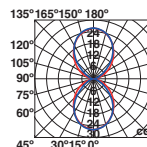

Crata

70568 ● dark grey/gris oscuro

70569 ○ white/blanco

LED HIGH POWER 6W 4000K I30lm CRI>80
Driver ✓

Body Die Cast Aluminium/Aluminio Inyectado
Diff Transparent Glass/Cristal Transparente

IP44 ⚡ 100- 50/
240V 60Hz

Ling

70812 ● dark grey/gris oscuro

70813 ○ white/blanco

LED HIGH POWER 6W 4000K 315lm CRI>80
Driver ✓

Body Die Cast Aluminium/Aluminio Inyectado
Diff Transparent Glass/Cristal Transparente

IP54 ⚡ 100- 50/
240V 60Hz

Tane

72269 ● dark grey/gris oscuro

LED HIGH POWER 6W 3000K 315lm CRI>80
Driver ✓

Body Aluminium/Aluminio
Diff Translucent Glass/Cristal Translúcido

IP44 ⚡ 220- 50/
240V 60Hz

Lacre

70802 ● dark grey/gris oscuro

1 x E27 MAX 15W LED [I7463]

Body Die Cast Aluminium/Aluminio Inyectado
Diff Transparent Glass/Cristal Transparente

IP54 ⚡