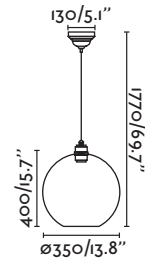

Erma

65090 ● old gold/oro envejecido

1x E27 MAX 15W LED ☒ [I7425]

Body Metal
Diff Glass/Cristal

1.2MT