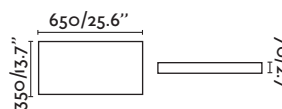

Silk

62957 ● white/blanco

LED SMD 30W 3000K 2400lm CRI>80
Driver ✓

Body Metal
Diff Acrylic textile/Téxtil acrílico

⊕ 220- 50/
240V 60Hz

Silk

62958 ● white/blanco

LED SMD 50W 3000K 4000lm CRI>80
Driver ✓

Body Metal
Diff Acrylic textile/Téxtil acrílico

⊕ 220- 50/
240V 60Hz

Silk

62959 ● white/blanco

LED SMD 60W 3000K 4800lm CRI>80
Driver ✓

Body Metal
Diff Acrylic textile/Téxtil acrílico

⊕ 220- 50/
240V 60Hz

Silk

62960 ● white/blanco

LED SMD 60W 3000K 4800lm CRI>80
Driver ✓

Body Metal
Diff Acrylic textile/Téxtil acrílico

⊕ 220- 50/
240V 60Hz