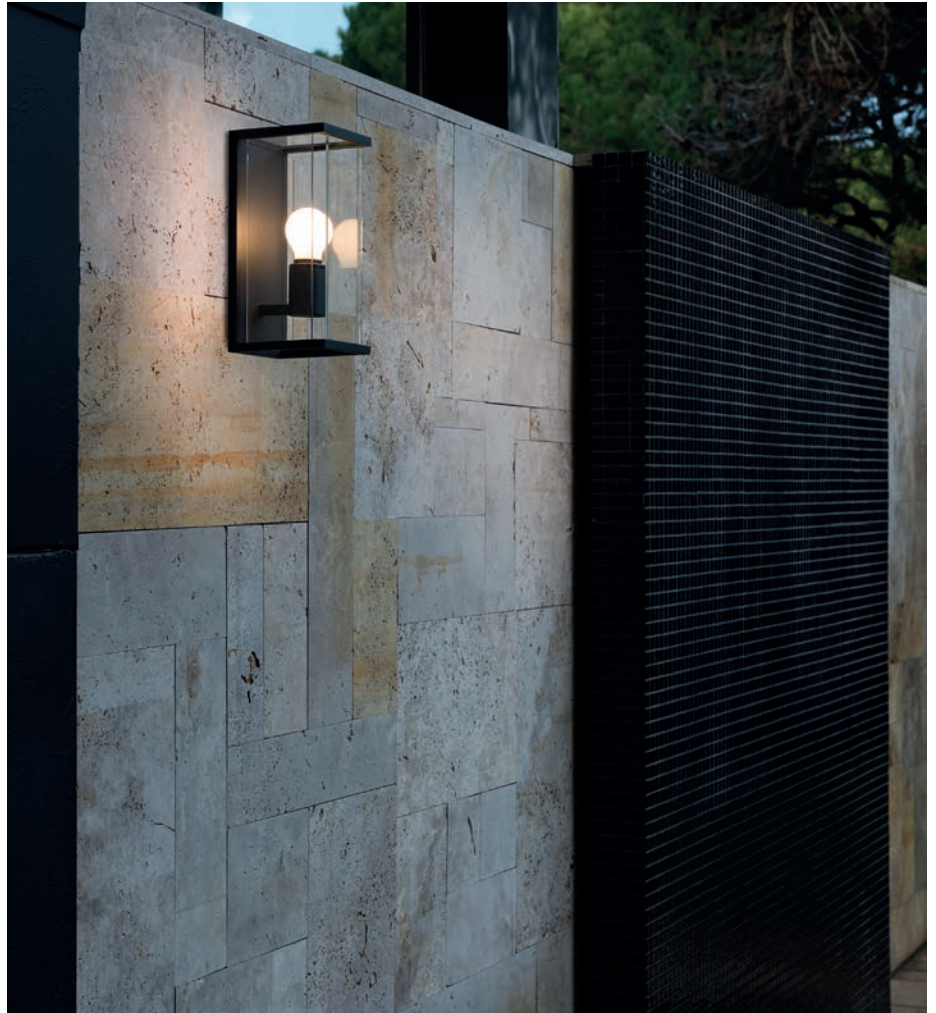

Nala NEW

70773 ● dark grey/gris oscuro

1x E27 MAX 15W LED ⓧ [17426]

Body Aluminium/Aluminio
Diff Transparent Glass/Cristal Transparente

IP54

Post 310

Argot

71424 ● rust brown/marrón óxido

1x E27 MAX 15W LED ⓧ [17463]

Body Steel/Acero
Diff Bubble Glass/Cristal Burbuja

IP44