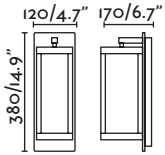

Sunset NEW

70686 ○ white/blanco

70687 ● dark grey/gris oscuro

LED 2xSMD 3W 3000K 250lm CRI>80 ç
Driver ✓

Body Die Cast Aluminium/Aluminio Inyectado
Diff Glass/Cristal

IP54 ⚡ 100- 50/
240V 60Hz