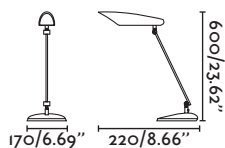

Meier

52069 ● black/negro

LED SMD 9W 3000K 550lm CRI>80 Driver ✓

Body Aluminium/Aluminio
Diff Polycarbonate/Policarbonato

Touch Dimmer

Ito

52071 ● black/negro

LED SMD 5W 3000K 390lm CRI>80 Driver ✓

Body Aluminium/Aluminio
Diff Opal Polycarbonate/Policarbonato Opal