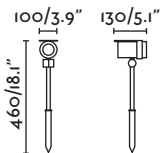

Balder

70469 ● black/negro

LED SMD 3W 3000K 110lm CRI>80 Driver ✓

Body Aluminium/Aluminio
Diff Transparent Glass/Cristal Transparente