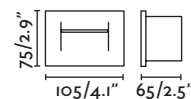

Horus

70154 ● grey/gris

LED SMD 4W 3000K 50lm CRI>80 Driver ✓

Body Die Cast Aluminium/Aluminio Inyectado
Diff Trans. Polycarbonate/Polycarbonato Trans.

IP65 ⚡ 100-50/240V 60Hz 50°

↳ 62x98/2,4x3,8"