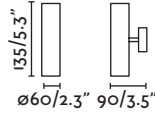

Sunset NEW

70686 ○ white/blanco

70687 ● dark grey/gris oscuro

LED 2xSMD 3W 3000K 250lm CRI>80 ç
Driver ✓

Body Die Cast Aluminium/Aluminio Inyectado
Diff Glass/Cristal

IP54 ⚡ 100- 50/
240V 60Hz