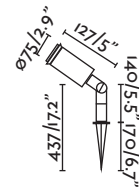

Garten-5

73112 ● black/negro

2x E27 PAR 38 MAX 15W LED ⊗ [17400]

Body Heat-Resistant ABS/
ABS Termoresistente