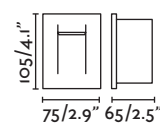

Horus

70155 ● grey/gris

LED SMD 4W 3000K 55lm CRI>80 Driver ✓

Body Die Cast Aluminium/Aluminio Inyectado
Diff Polycarbonate/Polycarbonato

IP65 ⚡ 100-50/240V 60Hz 50°

↳ 62x98/2,4x3,8"