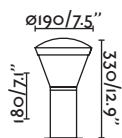

Shelby
— Conillas

75538 ● dark grey/gris oscuro

LED SMD 10W 3000K 600lm CRI>80 Driver ✓

Body Die Cast Aluminium/Aluminio Inyectado
Diff Polycarbonate/Policarbonato

IP65 ⚡ 100- 50/
240V 60Hz