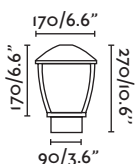

Wilma

75001 ● dark grey/gris oscuro

1x E27 MAX 15W LED ☒ [I7463]

Body Die Cast Aluminium/Aluminio Inyectado
Diff Polycarbonate/Polycarbonato

Suspended 285

Wall 363

Wilma

74997 ● dark grey/gris oscuro

1x E27 MAX 15W LED ☒ [I7463]

Body Die Cast Aluminium/Aluminio Inyectado
Diff Polycarbonate/Polycarbonato

Wilma

74999 ● dark grey/gris oscuro

1x E27 MAX 15W LED ☒ [I7463]

Body Die Cast Aluminium/Aluminio Inyectado
Diff Polycarbonate/Polycarbonato

Wilma

75003 ● dark grey/gris oscuro

1x E27 MAX 15W LED ☒ [I7463]

Body Die Cast Aluminium/Aluminio Inyectado
Diff Polycarbonate/Polycarbonato