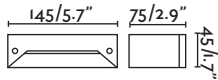

Indi-1

70632 ● dark grey/gris oscuro

LED IW 6500K 48lm CRI>80 Driver ✓

Body Die Cast Aluminium/Aluminio Inyectado
Diff Transparent PVC/PVC Transparente

IP54 ⚡ 220-240V 50Hz

↳ 145x45x70/5,7x1,7x2,7"

Indi-2

70633 ● dark grey/gris oscuro

LED IW 6500K 48lm CRI>80 Driver ✓

Body Die Cast Aluminium/Aluminio Inyectado
Diff Transparent PVC/PVC Transparente

IP54 IK08 ⚡ 220-240V 50Hz

↳ 145x45x70/5,7x1,7x2,7"

Sula

70401 ● dark grey/gris oscuro

LED SMD IW 4000K 75lm CRI>80 Driver ✓

Body Die Cast Aluminium/Aluminio Inyectado
Diff Trans. Polycarbonate/Polycarbonato Trans.

IP65 ⚡ 220-240V 50/60Hz 120°

↳ 142x97x92/5,6x3,8x3,6"

OUTDOOR RECESSED

Landai

70400 ● dark grey/gris oscuro

LED SMD IW 4000K 75lm CRI>80 Driver ✓

Body Die Cast Aluminium/Aluminio Inyectado
Diff Trans. Polycarbonate/Polycarbonato Trans.

IP65 ⚡ 220-240V 50/60Hz 120°

↳ 237x97x92/9,3x3,8x3,6"