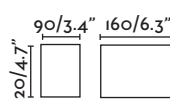

Crata

70568 ● dark grey/gris oscuro

70569 ○ white/blanco

LED HIGH POWER 6W 4000K I30lm CRI>80
Driver ✓

Body Die Cast Aluminium/Aluminio Inyectado
Diff Transparent Glass/Cristal Transparente

IP44 ⚡ 100- 50/
240V 60Hz

Ling

70812 ● dark grey/gris oscuro

70813 ○ white/blanco

LED HIGH POWER 6W 4000K 315lm CRI>80
Driver ✓

Body Die Cast Aluminium/Aluminio Inyectado
Diff Transparent Glass/Cristal Transparente

IP54 ⚡ 100- 50/
240V 60Hz

Tane

72269 ● dark grey/gris oscuro

LED HIGH POWER 6W 3000K 315lm CRI>80
Driver ✓

Body Aluminium/Aluminio
Diff Translucent Glass/Cristal Translúcido

IP44 ⚡ 220- 50/
240V 60Hz

Lacre

70802 ● dark grey/gris oscuro

1 x E27 MAX 15W LED [I7463]

Body Die Cast Aluminium/Aluminio Inyectado
Diff Transparent Glass/Cristal Transparente

IP54 ⚡