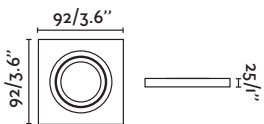

Radón

43396 ○ white/blanco

1xGU10 MAX 8W LED ⊗ [17316]
Socket GU10 ⊗ [43065]

Body Aluminium/Aluminio

⌀80/3.14"