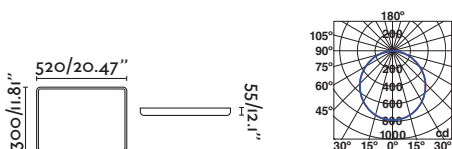

Sogo

62962 ○ white/blanco

LED SMD 30W 4000K 2350lm CRI>80
Driver ✓

Body Aluminium/Aluminio
Diff Opal Polycarbonate/Polycarbonato Opal

□ 220- 50/
240V 60Hz