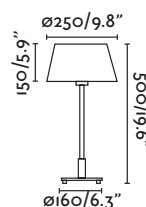

Suspension I37

Wall I87