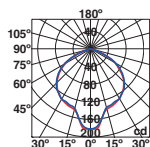

Pill NEW

- 70824 ○ white/blanco
- 70825 ● dark grey/gris oscuro
- 70826 ● rust brown/marrón oxidado

LED CREE 4W 3000K 110lm CRI>80 Driver ✓

Body Aluminium/Aluminio
Diff Glass/Cristal

IP54 ⚡ 100- 50/
240V 60Hz

Class NEW

- 70262 ○ white/blanco
- 70263 ● dark grey/gris oscuro

LED SMD 7W 3000K 480lm CRI>80 Driver ✓

Body Die Cast Aluminium/Aluminio Inyectado

IP54 IK08 ⚡ 220- 50/
240V 60Hz

Kamal

- 70556 ● dark grey/gris oscuro

LED HIGH POWER 1W 3000K 70lm CRI>80 Driver ✓

Body Die Cast Aluminium/Aluminio Inyectado
Diff Tempered Glass/Cristal Templado

IP44 ⚡ 100- 50/
240V 60Hz 110°

Kamal

- 70560 ● dark grey/gris oscuro

LED HIGH POWER 2W 3000K 140lm CRI>80 Driver ✓

Body Die Cast Aluminium/Aluminio Inyectado
Diff Tempered Glass/Cristal Templado

IP44 ⚡ 100- 50/
240V 60Hz 110°