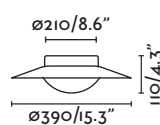

Side ø390

— Alex & Manel Llusçà

- 62140 ○ white/blanco
- 62141 ● white+nickel/blanco+níquel
- 62142 ● black+gold/negro+oro
- 62143 ● black+copper/negro+cobre

LED SMD 15W 3000K 1200lm CRI>80

Driver ✓

Body Metal
Diff Glass/Cristal